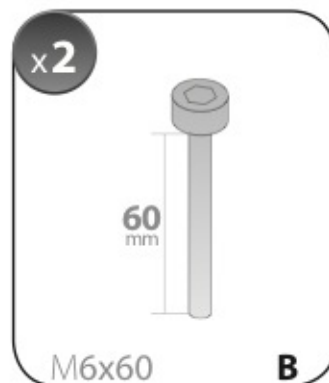

**A**

ALLUMINIO  
 Aluminium

Art. **N15074 S**

**A**

ALLUMINIO  
 Aluminium

 +  +  = max: **75kg**

max: **???**kg

Safety regulations

Art. **N21027**

<b>3A</b>	<b>KIA CEE'D</b>		2/07→4/12	<b>19,5</b> (F = 80,5cm)	<b>16</b> (R = 77cm)
<b>3B</b>	<b>MAZDA 3</b>		1/04→10/10	<b>17</b> (F = 78cm)	<b>14,5</b> (R = 75,5cm)
<b>3C</b>	<b>MAZDA 3</b>		1/04→3/09	<b>17</b> (F = 78cm)	<b>14,5</b> (R = 75,5cm)
<b>3D</b>	<b>MAZDA 6</b>		10/03→3/08	<b>13,5</b> (F = 74,5cm)	<b>11,5</b> (R = 72,5cm)
				<b>X</b>	<b>Y</b>