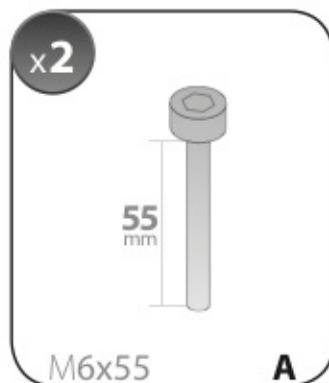

**A**

ALLUMINIO  
 Aluminium

Art. **N15074 S**

**A**

ALLUMINIO  
 Aluminium

 +  +  = max: **75kg**

max: **???**kg

Safety regulations

Art. **N21027**

<b>3A</b>	<b>KIA CEE'D</b>		2/07→4/12	<b>19,5</b> (F = 80,5cm)	<b>16</b> (R = 77cm)
<b>3B</b>	<b>MAZDA 3</b>		1/04→10/10	<b>17</b> (F = 78cm)	<b>14,5</b> (R = 75,5cm)
<b>3C</b>	<b>MAZDA 3</b>		1/04→3/09	<b>17</b> (F = 78cm)	<b>14,5</b> (R = 75,5cm)
<b>3D</b>	<b>MAZDA 6</b>		10/03→3/08	<b>13,5</b> (F = 74,5cm)	<b>11,5</b> (R = 72,5cm)
				<b>X</b>	<b>Y</b>