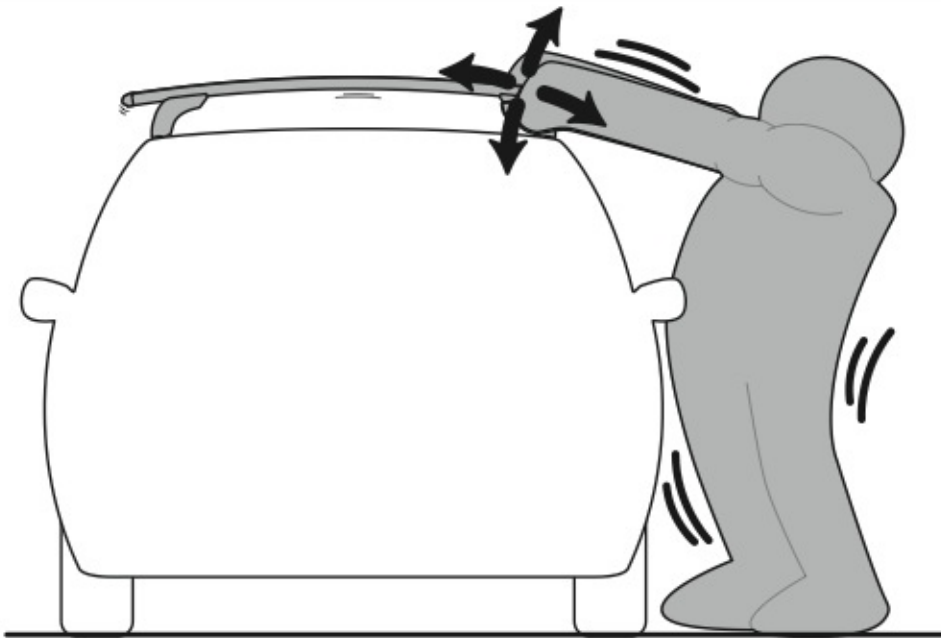

15

16

EVOS

NORDRIVE®
TRANSPORT SOLUTIONS

is a registered trade mark of

LAMPA S.p.A.

Via G. Rossa 53/55, 46019 Viadana (MN) ITALY

Tel. +39 0375 820700

UNI EN ISO 9001:2008 Certified Company

www.nordrive.it

www.lampa.it