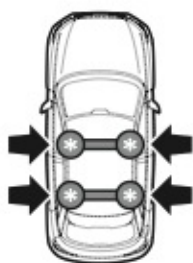

EVOS

NORDRIVE®
TRANSPORT SOLUTIONS

is a registered trade mark of

LAMPA S.p.A.

Via G. Rossa 53/55, 46019 Viadana (MN) ITALY

Tel. +39 0375 820700

UNI EN ISO 9001:2008 Certified Company

www.nordrive.it

www.lampa.it