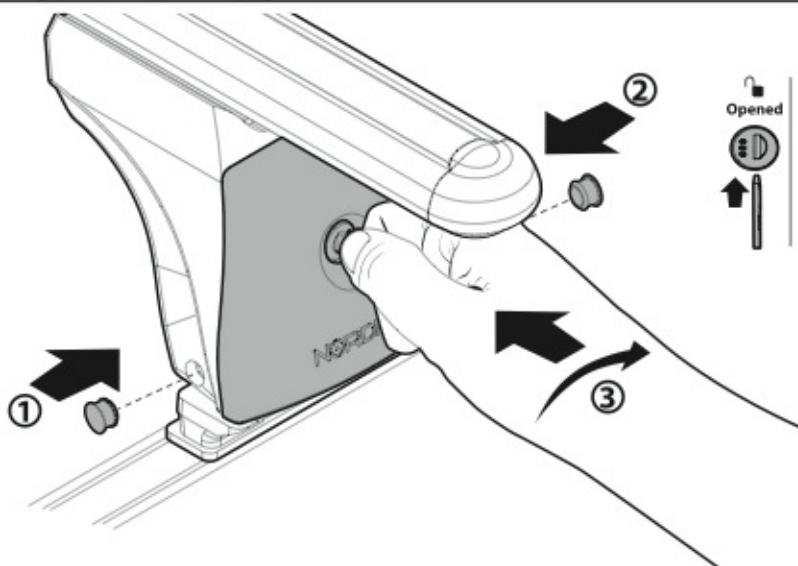

EVOS

NORDRIVE®
TRANSPORT SOLUTIONS

is a registered trade mark of

LAMPA S.p.A.

Via G. Rossa 53/55, 46019 Viadana (MN) ITALY

Tel. +39 0375 820700

UNI EN ISO 9001:2008 Certified Company

www.nordrive.it

www.lampa.it