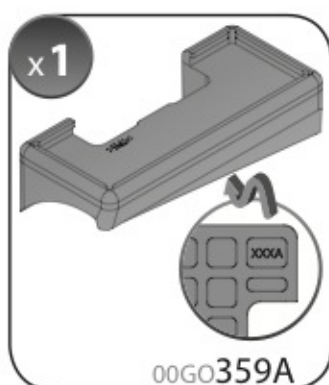

TOYOTA
AVENSIS

5/03→3/09

Art. **N21040**