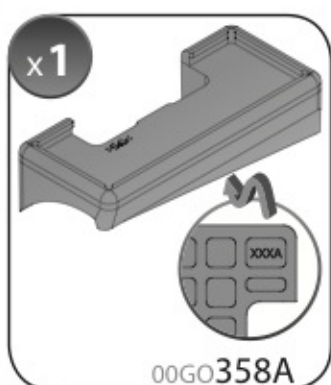

TOYOTA
AVENSIS

5/03→3/09

Art. **N21040**