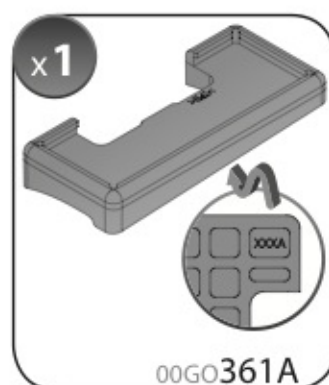

TOYOTA
AVENSIS

5/03→3/09

Art. **N21040**