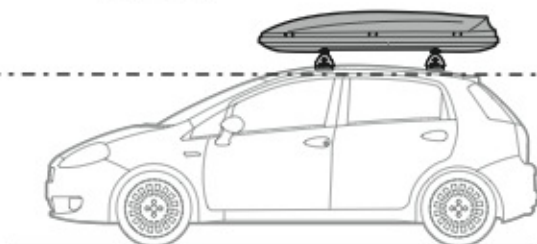

**ACCIAIO**  
Steel

Art. **N15026**

**A**

**ALLUMINIO**  
Aluminium

max: ???kg

Safety regulations

TOYOTA  
AVENSIS

5/03→3/09