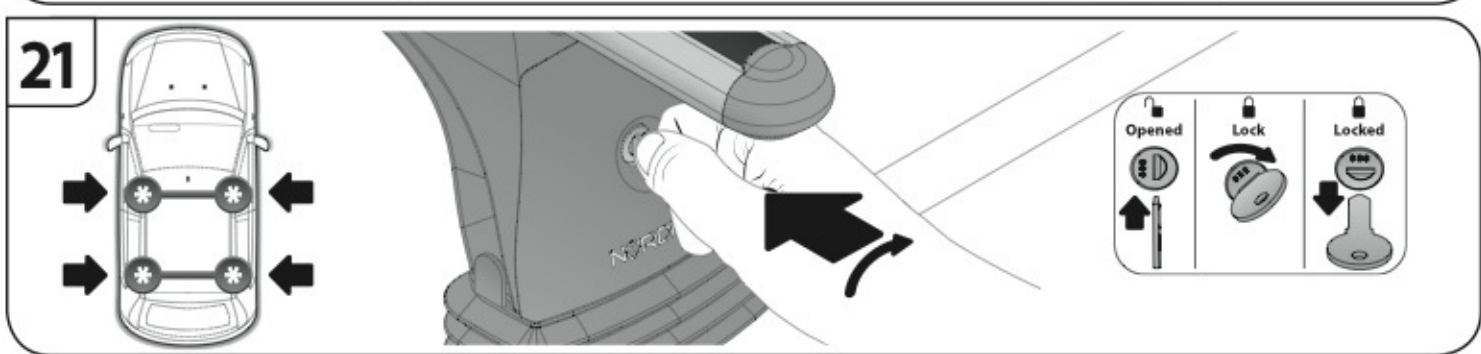

14

15

16

EVOS

EVOLUZIONE ZERO SYSTEM

NORDRIVE[®]
TRANSPORT SOLUTIONS

is a registered trade mark of

LAMPA S.p.A.