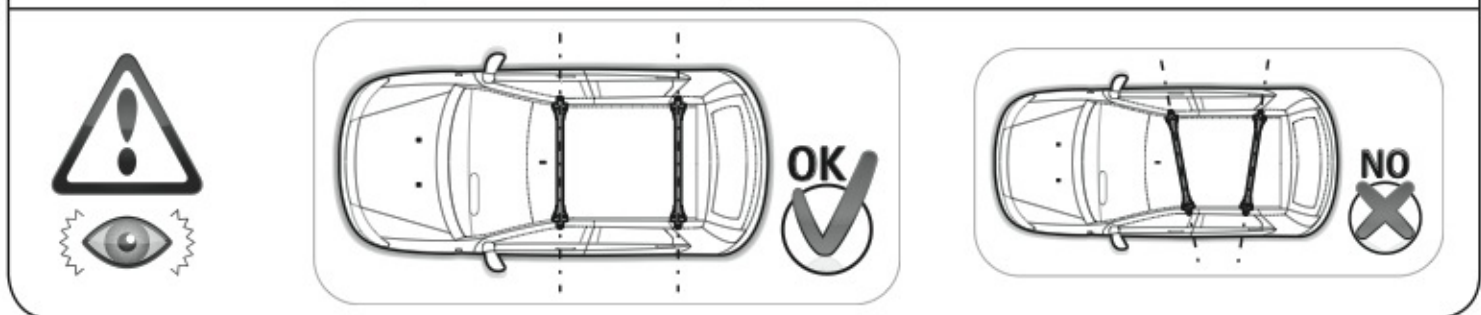

14

15

16

EVOS

EVOLUZIONE ZERO SYSTEM

NORDRIVE[®]
TRANSPORT SOLUTIONS

is a registered trade mark of

LAMPA S.p.A.