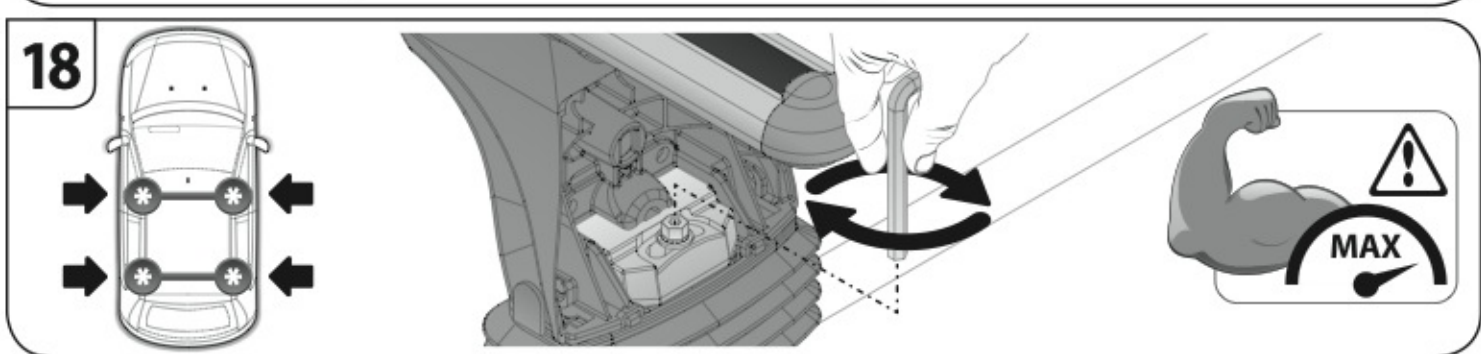

14

15

16

EVOS

EVOLUZIONE ZERO SYSTEM

NORDRIVE[®]
TRANSPORT SOLUTIONS

is a registered trade mark of

LAMPA S.p.A.