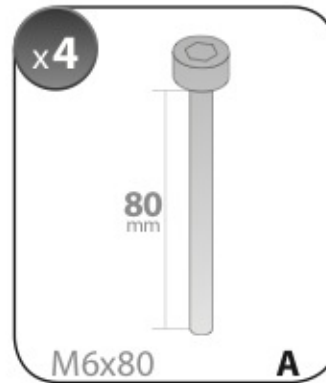

 +  +  = max: **60kg**
5,5kg

max:
???kg

Safety regulations

CITROË C4
COUPÉ

3

1/05 → 10/10

CITROË C4

5

1/05 → 10/10

Art. **N21043**

4

5

6

7

8

9