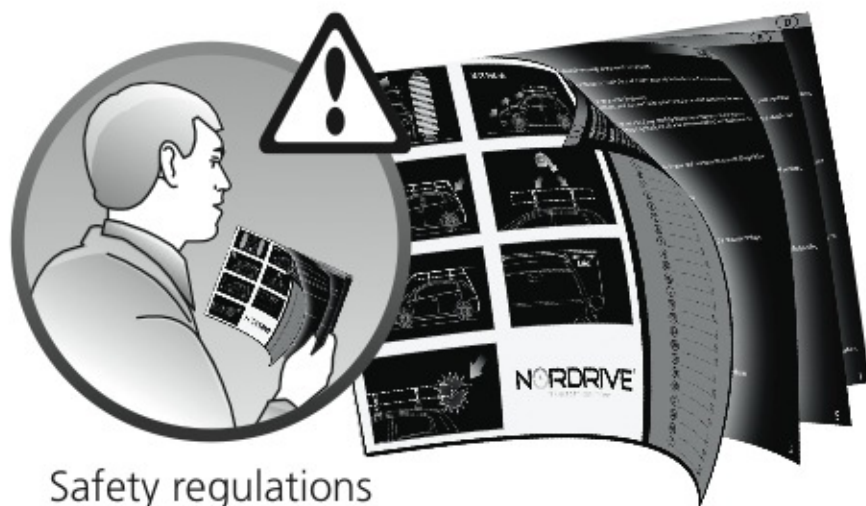

 +  +  = max: **60kg**
5,5kg

max:
???kg

Safety regulations

CITROË C4
COUPÉ

3

1/05 → 10/10

CITROË C4

5