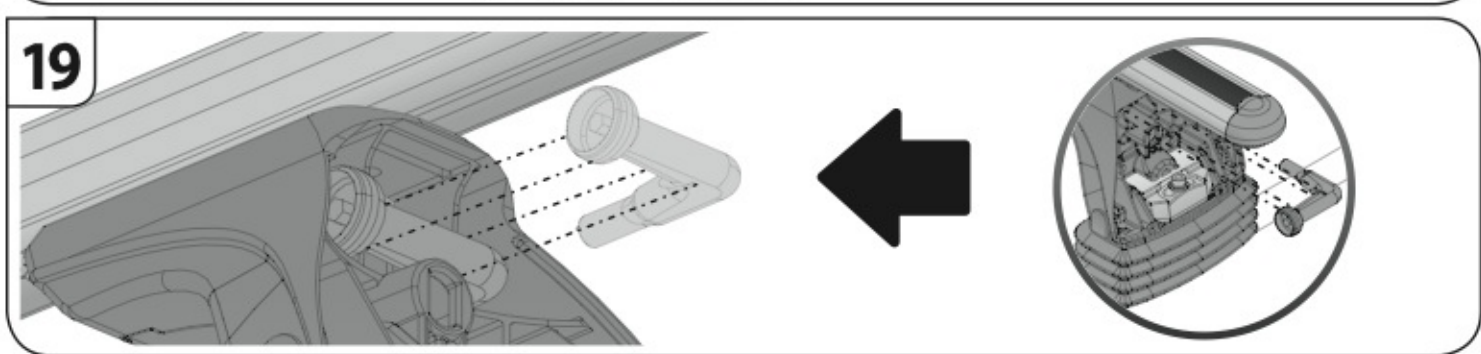

14

15

16

EVOS

EVOLUZIONE ZERO SYSTEM

NORDRIVE[®]
TRANSPORT SOLUTIONS

is a registered trade mark of

LAMPA S.p.A.