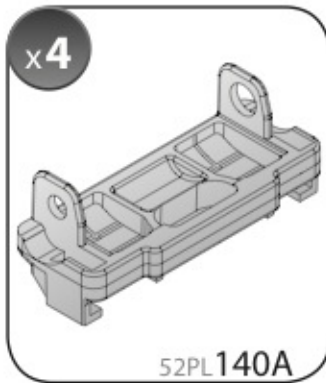

CITROË C4
COUPÉ

3

1/05 → 10/10

CITROË C4

5

1/05 → 10/10

Art. **N21043**