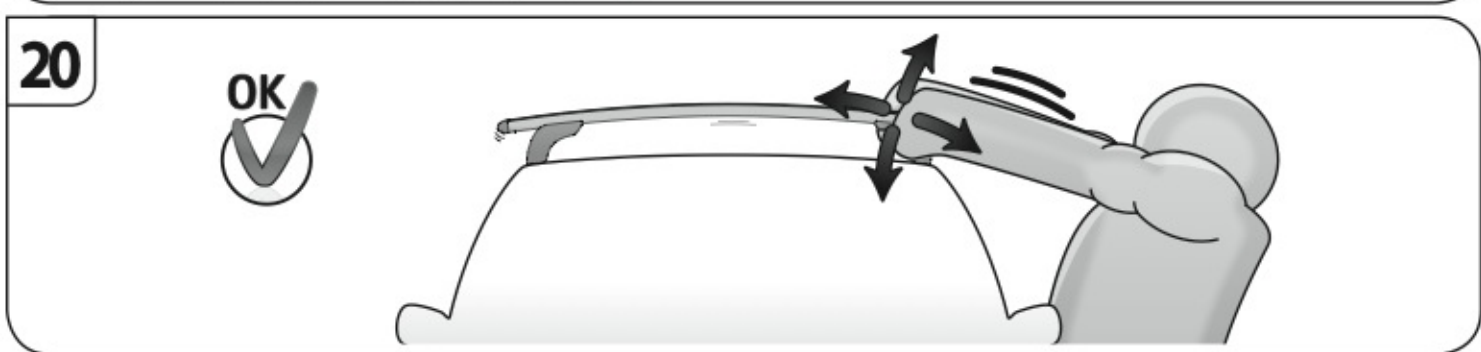

14

15

16

EVOS

EVOLUZIONE ZERO SYSTEM

NORDRIVE[®]
TRANSPORT SOLUTIONS

is a registered trade mark of

LAMPA S.p.A.