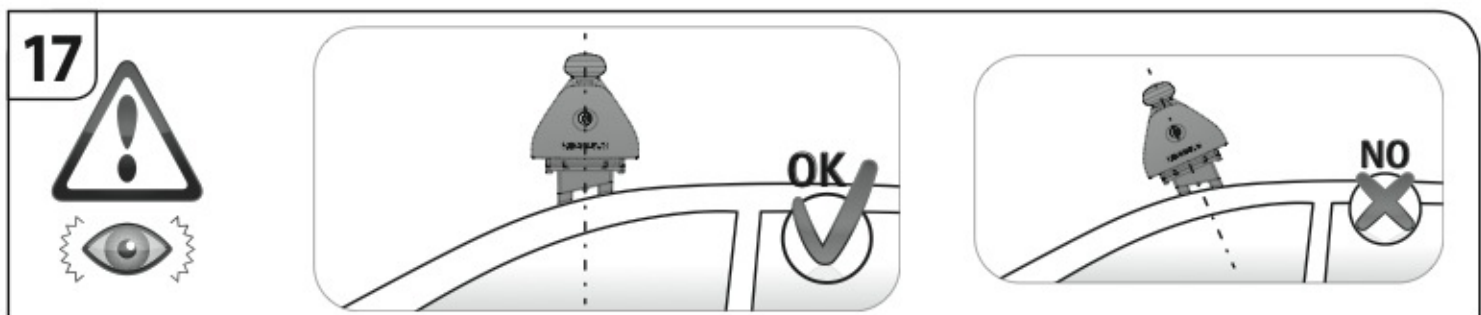

14

15

16

EVOS

EVOLUZIONE ZERO SYSTEM

NORDRIVE[®]
TRANSPORT SOLUTIONS

is a registered trade mark of

LAMPA S.p.A.