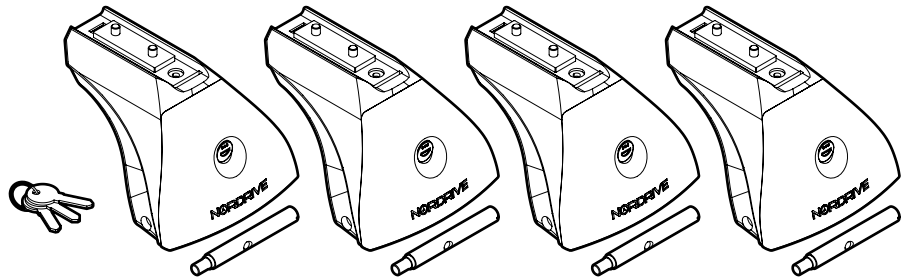

EVOS

NORDRIVE

TRANSPORT SOLUTIONS

| | | |
|-----------------------------|-------------|----------|
| FORD C-MAX | 10/03→10/10 | M |
| FORD FOCUS | 02/05→02/11 | M |
| RENAULT MEGANE II | 10/02→10/08 | S |
| RENAULT SCENIC | 06/03→08/09 | M |
| RENAULT GRAND SCENIC | 04/04→04/09 | M |
| FORD S-MAX (no tetto vetro) | 06/06→09/15 | L |

Art. N21044

+

Art. N20001

+

Art. N15019 **S**

A QUADRA
ACCIAIO
Steel 108cm

Art. N15020 **M**

A QUADRA
ACCIAIO
Steel 120cm

Art. N15021 **L**

A QUADRA
ACCIAIO
Steel 127cm

Art. N15024 **S**

A ALUMIA
ALLUMINIO
Aluminium 108cm

Art. N15025 **M**

A ALUMIA
ALLUMINIO
Aluminium 120cm

Art. N15026 **L**

A ALUMIA
ALLUMINIO
Aluminium 127cm