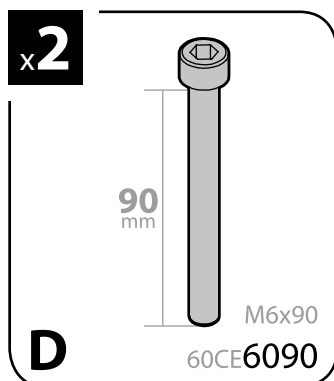

Art. N21044

+

Art. N20001

+

Art. N15019 **S**

A QUADRA
ACCIAIO
Steel 108cm

Art. N15020 **M**

A QUADRA
ACCIAIO
Steel 120cm

Art. N15021 **L**

A QUADRA
ACCIAIO
Steel 127cm

Art. N15024 **S**

A ALUMIA
ALLUMINIO
Aluminium 108cm

Art. N15025 **M**

A ALUMIA
ALLUMINIO
Aluminium 120cm

Art. N15026 **L**

A ALUMIA
ALLUMINIO
Aluminium 127cm

Art. N15074 **S**

A HELIO
ALLUMINIO
Aluminium 108cm

Art. N15075 **M**

A HELIO
ALLUMINIO
Aluminium 120cm

Art. N15076 **L**

A HELIO
ALLUMINIO
Aluminium 127cm

Art. **N21044**

**FORD
C-MAX**

**FORD
S-MAX**

**FORD
FOCUS**

**RENAULT
MEGANE II**

**RENAULT
SCENIC/
GRAND
SCENIC**

| | | | | | |
|-----------|-----------------------------|-------------|---------------------------|---------------------------|----------|
| 3A | FORD C-MAX | 10/03→10/10 | 23 (F=84cm) | 18 (R=79cm) | M |
| 3B | FORD S-MAX | 06/06→06/15 | 36 (F=97cm) | 32 (R=93cm) | L |
| 3C | FORD FOCUS | 02/05→02/11 | 20 (F=81cm) | 19 (R=80cm) | M |
| 3D | RENAULT MEGANE II | 10/02→10/08 | 16,5 (F=77,5cm) | 14,5 (R=75,5cm) | S |
| 3E | RENAULT SCENIC | 06/03→05/09 | 20 (F=81cm) | 19,5 (R=80,5cm) | M |
| | RENAULT GRAND SCENIC | 04/04→04/09 | | | |
| | | | X | Y | |