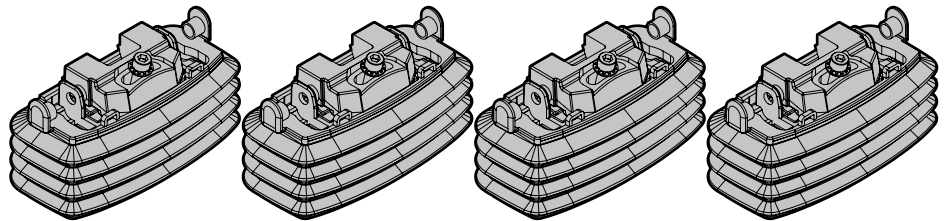

EVOS

NORDRIVE

TRANSPORT SOLUTIONS

| | | |
|-----------------------------|-------------|----------|
| FORD C-MAX | 10/03→10/10 | M |
| FORD FOCUS | 02/05→02/11 | M |
| RENAULT MEGANE II | 10/02→10/08 | S |
| RENAULT SCENIC | 06/03→08/09 | M |
| RENAULT GRAND SCENIC | 04/04→04/09 | M |
| FORD S-MAX (no tetto vetro) | 06/06→09/15 | L |

Art. N21044

+

Art. N20001

+

Art. N15019 **S**

A QUADRA
ACCIAIO
Steel 108cm

Art. N15020 **M**

A QUADRA
ACCIAIO
Steel 120cm

Art. N15021 **L**

A QUADRA
ACCIAIO
Steel 127cm

Art. N15024 **S**

A ALUMIA
ALLUMINIO
Aluminium 108cm

Art. N15025 **M**

A ALUMIA
ALLUMINIO
Aluminium 120cm

Art. N15026 **L**

A ALUMIA
ALLUMINIO
Aluminium 127cm