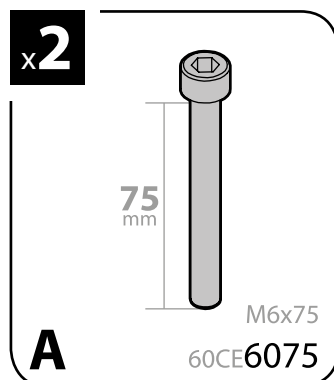

Art. N21044

+

Art. N20001

+

Art. N15019 **S**

A QUADRA
ACCIAIO
Steel 108cm

Art. N15020 **M**

A QUADRA
ACCIAIO
Steel 120cm

Art. N15021 **L**

A QUADRA
ACCIAIO
Steel 127cm

Art. N15024 **S**

A ALUMIA
ALLUMINIO
Aluminium 108cm

Art. N15025 **M**

A ALUMIA
ALLUMINIO
Aluminium 120cm

Art. N15026 **L**

A ALUMIA
ALLUMINIO
Aluminium 127cm

Art. N15074 **S**

A HELIO
ALLUMINIO
Aluminium 108cm

Art. N15075 **M**

A HELIO
ALLUMINIO
Aluminium 120cm

Art. N15076 **L**

A HELIO
ALLUMINIO
Aluminium 127cm

Art. **N21044**

**FORD
C-MAX**

**FORD
S-MAX**

**FORD
FOCUS**

**RENAULT
MEGANE II**

**RENAULT
SCENIC/
GRAND
SCENIC**

| | | | | | |
|-----------|-----------------------------|-------------|---------------------------|---------------------------|----------|
| 3A | FORD C-MAX | 10/03→10/10 | 23 (F=84cm) | 18 (R=79cm) | M |
| 3B | FORD S-MAX | 06/06→06/15 | 36 (F=97cm) | 32 (R=93cm) | L |
| 3C | FORD FOCUS | 02/05→02/11 | 20 (F=81cm) | 19 (R=80cm) | M |
| 3D | RENAULT MEGANE II | 10/02→10/08 | 16,5 (F=77,5cm) | 14,5 (R=75,5cm) | S |
| 3E | RENAULT SCENIC | 06/03→05/09 | 20 (F=81cm) | 19,5 (R=80,5cm) | M |
| | RENAULT GRAND SCENIC | 04/04→04/09 | | | |
| | | | X | Y | |