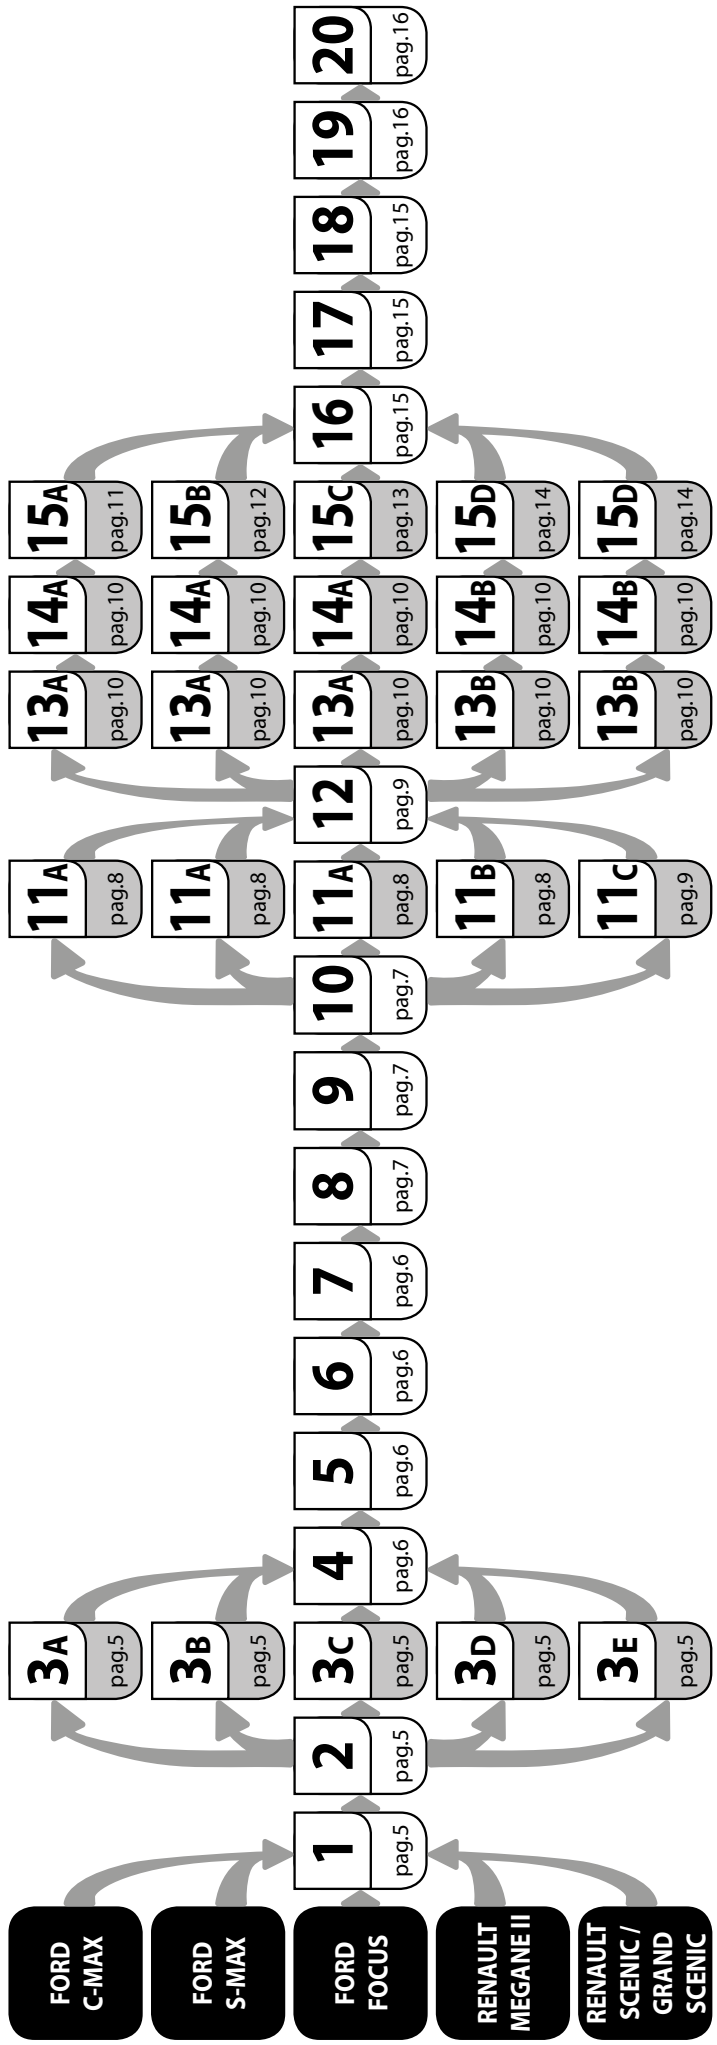

**FORD
C-MAX**

**FORD
S-MAX**

**FORD
FOCUS**

**RENAULT
MEGANE II**

**RENAULT
SCENIC/
GRAND
SCENIC**