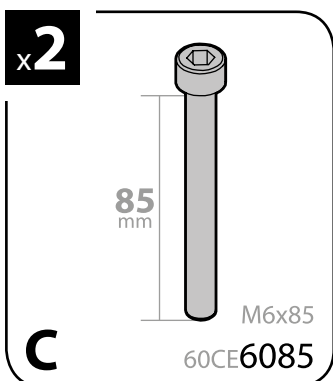

Art. N21044

+

Art. N20001

+

Art. N15019 **S**

A QUADRA
ACCIAIO
Steel 108cm

Art. N15020 **M**

A QUADRA
ACCIAIO
Steel 120cm

Art. N15021 **L**

A QUADRA
ACCIAIO
Steel 127cm

Art. N15024 **S**

A ALUMIA
ALLUMINIO
Aluminium 108cm

Art. N15025 **M**

A ALUMIA
ALLUMINIO
Aluminium 120cm

Art. N15026 **L**

A ALUMIA
ALLUMINIO
Aluminium 127cm

Art. N15074 **S**

A HELIO
ALLUMINIO
Aluminium 108cm

Art. N15075 **M**

A HELIO
ALLUMINIO
Aluminium 120cm

Art. N15076 **L**

A HELIO
ALLUMINIO
Aluminium 127cm

Art. **N21044**

**FORD
C-MAX**

**FORD
S-MAX**

**FORD
FOCUS**

**RENAULT
MEGANE II**

**RENAULT
SCENIC/
GRAND
SCENIC**

| | | | | | |
|-----------|-----------------------------|-------------|---------------------------|---------------------------|----------|
| 3A | FORD C-MAX | 10/03→10/10 | 23 (F=84cm) | 18 (R=79cm) | M |
| 3B | FORD S-MAX | 06/06→06/15 | 36 (F=97cm) | 32 (R=93cm) | L |
| 3C | FORD FOCUS | 02/05→02/11 | 20 (F=81cm) | 19 (R=80cm) | M |
| 3D | RENAULT MEGANE II | 10/02→10/08 | 16,5 (F=77,5cm) | 14,5 (R=75,5cm) | S |
| 3E | RENAULT SCENIC | 06/03→05/09 | 20 (F=81cm) | 19,5 (R=80,5cm) | M |
| | RENAULT GRAND SCENIC | 04/04→04/09 | | | |
| | | | X | Y | |