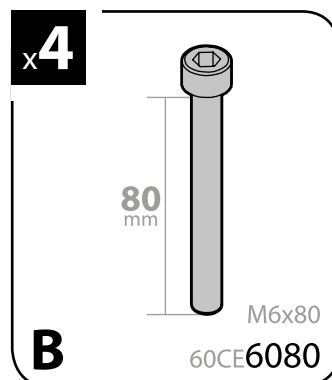

Art. N21044

+

Art. N20001

+

Art. N15019 **S**

A QUADRA
ACCIAIO
Steel 108cm

Art. N15020 **M**

A QUADRA
ACCIAIO
Steel 120cm

Art. N15021 **L**

A QUADRA
ACCIAIO
Steel 127cm

Art. N15024 **S**

A ALUMIA
ALLUMINIO
Aluminium 108cm

Art. N15025 **M**

A ALUMIA
ALLUMINIO
Aluminium 120cm

Art. N15026 **L**

A ALUMIA
ALLUMINIO
Aluminium 127cm

Art. N15074 **S**

A HELIO
ALLUMINIO
Aluminium 108cm

Art. N15075 **M**

A HELIO
ALLUMINIO
Aluminium 120cm

Art. N15076 **L**

A HELIO
ALLUMINIO
Aluminium 127cm

Art. **N21044**

**FORD
C-MAX**

**FORD
S-MAX**

**FORD
FOCUS**

**RENAULT
MEGANE II**

**RENAULT
SCENIC/
GRAND
SCENIC**

| | | | | | |
|-----------|-----------------------------|-------------|---------------------------|---------------------------|----------|
| 3A | FORD C-MAX | 10/03→10/10 | 23 (F=84cm) | 18 (R=79cm) | M |
| 3B | FORD S-MAX | 06/06→06/15 | 36 (F=97cm) | 32 (R=93cm) | L |
| 3C | FORD FOCUS | 02/05→02/11 | 20 (F=81cm) | 19 (R=80cm) | M |
| 3D | RENAULT MEGANE II | 10/02→10/08 | 16,5 (F=77,5cm) | 14,5 (R=75,5cm) | S |
| 3E | RENAULT SCENIC | 06/03→05/09 | 20 (F=81cm) | 19,5 (R=80,5cm) | M |
| | RENAULT GRAND SCENIC | 04/04→04/09 | | | |
| | | | X | Y | |