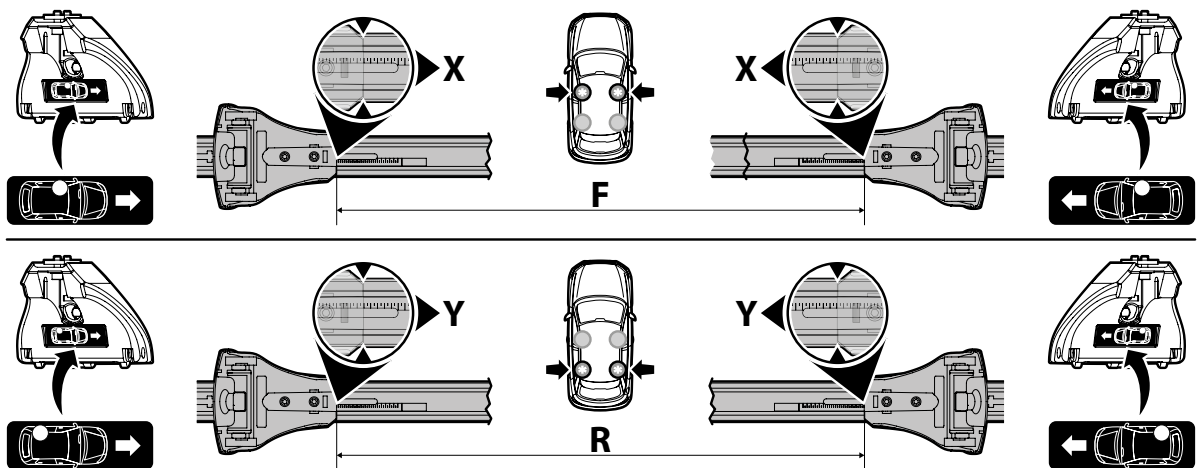

**FORD
S-MAX**

**FORD
FOCUS**

**RENAULT
MEGANE II**

**RENAULT
SCENIC/
GRAND
SCENIC**

| | | | | | |
|-----------|-----------------------------|-------------|---------------------------|---------------------------|----------|
| 3A | FORD C-MAX | 10/03→10/10 | 23 (F=84cm) | 18 (R=79cm) | M |
| 3B | FORD S-MAX | 06/06→06/15 | 36 (F=97cm) | 32 (R=93cm) | L |
| 3C | FORD FOCUS | 02/05→02/11 | 20 (F=81cm) | 19 (R=80cm) | M |
| 3D | RENAULT MEGANE II | 10/02→10/08 | 16,5 (F=77,5cm) | 14,5 (R=75,5cm) | S |
| 3E | RENAULT SCENIC | 06/03→05/09 | 20 (F=81cm) | 19,5 (R=80,5cm) | M |
| | RENAULT GRAND SCENIC | 04/04→04/09 | | | |
| | | | X | Y | |