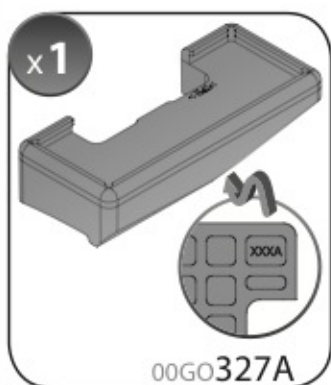

SEAT ALTEA

4/04→

SEAT TOLEDO

1/05→9/09

Art. **N21045**