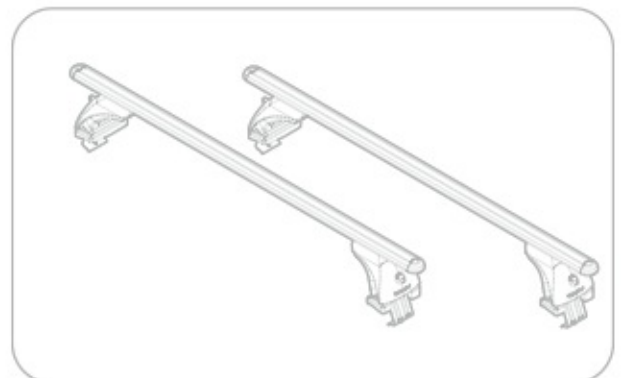

SEAT ALTEA

 4/04→

SEAT TOLEDO

 1/05→9/09

Art.
N21045

C

+

Art. **N20001**

B

+

Art. **N15021**

A

ACCIAIO
Steel

=

Art. **N15026**

A

ALLUMINIO
Aluminium

=

 +  +  = max: **60kg**
5,5kg

max:
???kg

Safety regulations

SEAT ALTEA

4/04→

SEAT TOLEDO