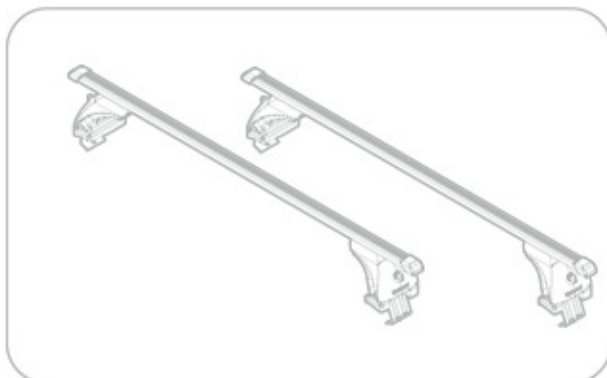

SEAT ALTEA

 4/04→

SEAT TOLEDO

 1/05→9/09

Art.
N21045

C

+

Art. **N20001**

B

+

Art. **N15021**

A

ACCIAIO
Steel

=

Art. **N15026**

A

ALLUMINIO
Aluminium

=

 +  +  = max: **60kg**
5,5kg

max:
???kg

Safety regulations

SEAT ALTEA

4/04→

SEAT TOLEDO