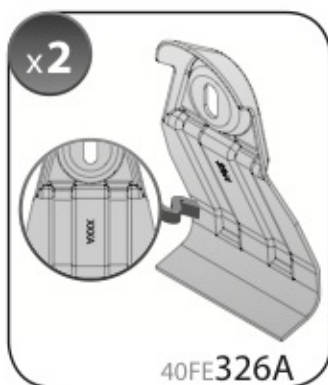

SEAT ALTEA

4/04→

SEAT TOLEDO

1/05→9/09

Art. **N21045**