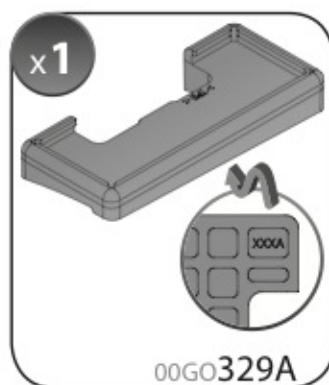

SEAT ALTEA

4/04→

SEAT TOLEDO

1/05→9/09

Art. **N21045**