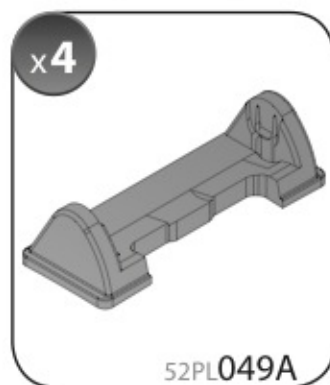

SEAT ALTEA

4/04→

SEAT TOLEDO

1/05→9/09

Art. **N21045**