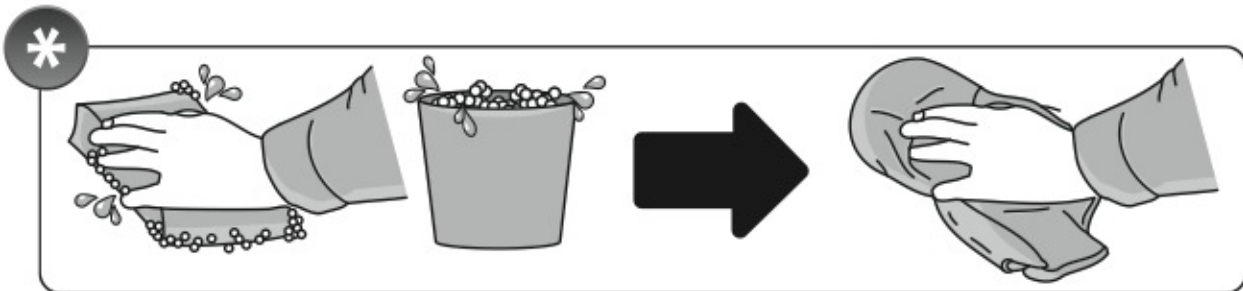

ALLUMINIO
Aluminium

=

 +  +  = max: **60kg**
5,5kg

max:
???kg

Safety regulations

SEAT ALTEA

4/04→

SEAT TOLEDO