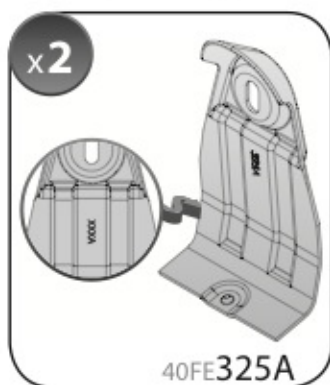

SEAT ALTEA

4/04→

SEAT TOLEDO

1/05→9/09

Art. **N21045**