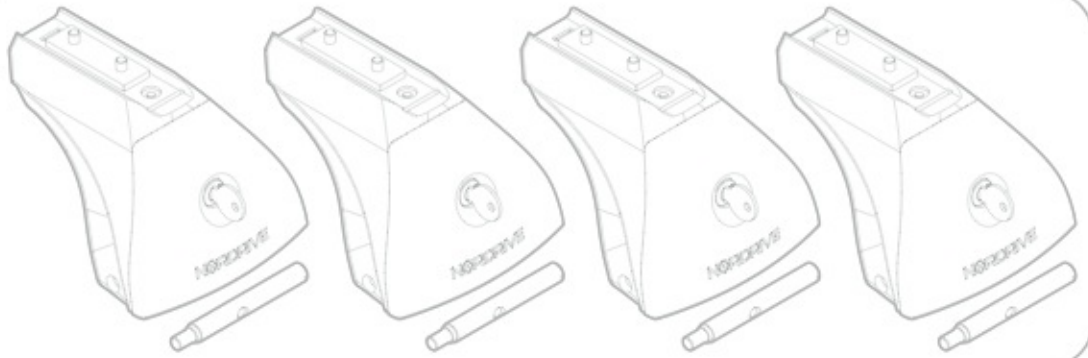

SEAT ALTEA

 4/04→

SEAT TOLEDO

 1/05→9/09

Art.
N21045

C

+

Art. **N20001**

B

+

Art. **N15021**

A

ACCIAIO
Steel

=

Art. **N15026**

A

ALLUMINIO
Aluminium

=

 +  +  = max: **60kg**
5,5kg

max:
???kg

Safety regulations

SEAT ALTEA

4/04→

SEAT TOLEDO