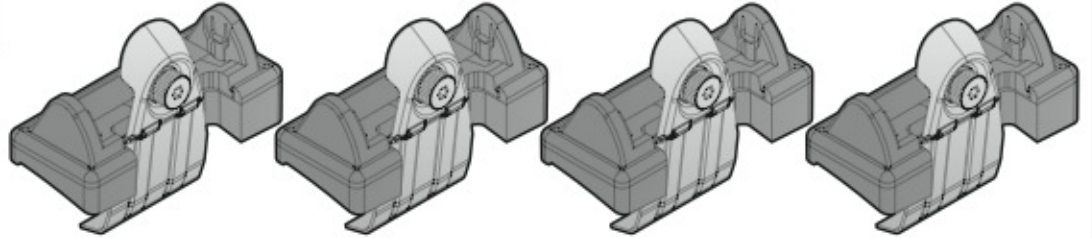

SEAT ALTEA

4/04→

SEAT TOLEDO

1/05→9/09

Art.
N21045