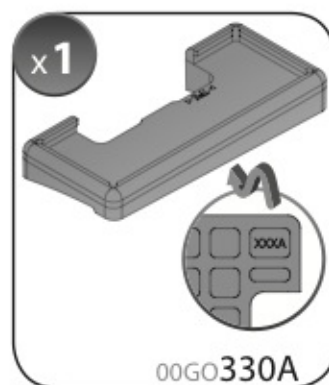

SEAT ALTEA

4/04→

SEAT TOLEDO

1/05→9/09

Art. **N21045**