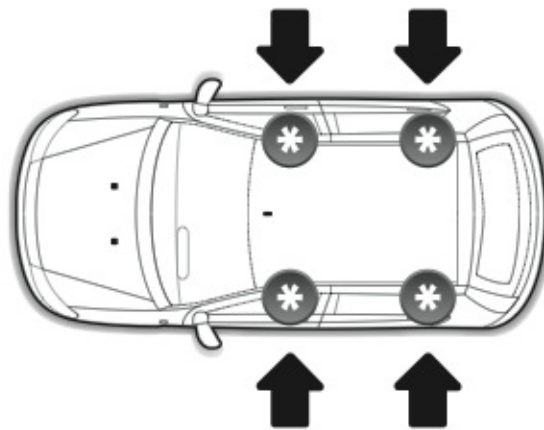

ALLUMINIO
Aluminium

=

 +  +  = max: **60kg**
5,5kg

max:
???kg

Safety regulations

SEAT ALTEA

4/04→

SEAT TOLEDO