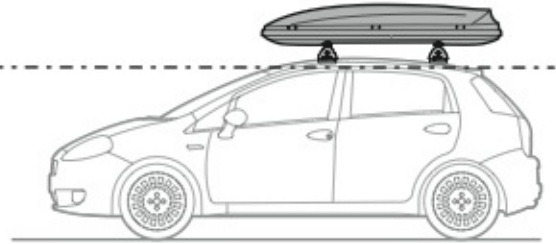

ALLUMINIO
Aluminium

=

 +  +  = max: **60kg**
5,5kg

max:
???kg

Safety regulations

SEAT ALTEA

4/04→

SEAT TOLEDO