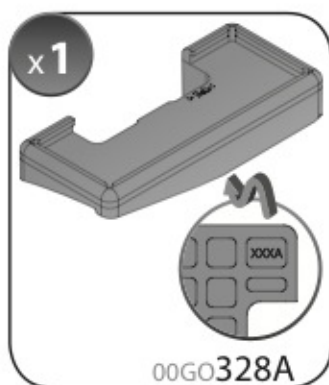

SEAT ALTEA

4/04→

SEAT TOLEDO

1/05→9/09

Art. **N21045**