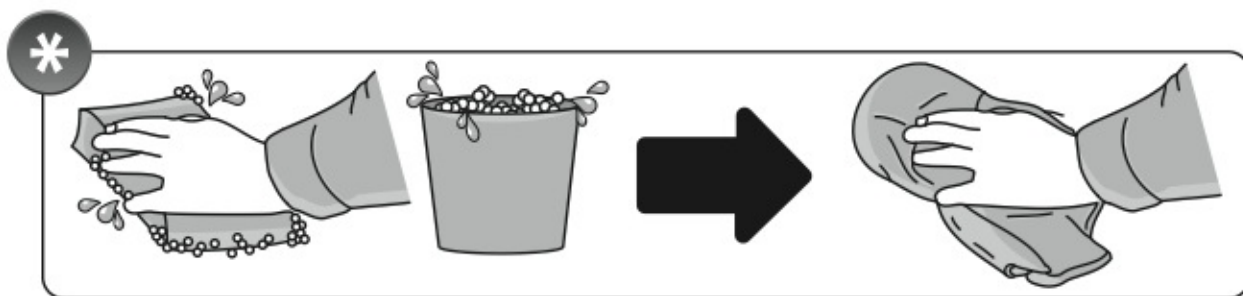

A

ALLUMINIO
Aluminium

 +  +  = max: **60kg**
5,5kg

max:
???kg

Safety Regulations

HYUNDAI
GETZ

5

6/02 → 3/08