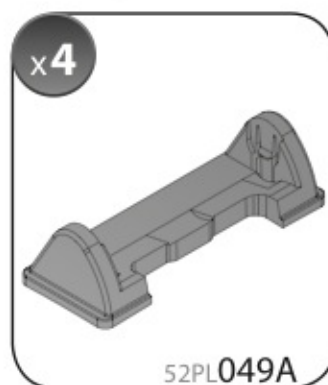

HYUNDAI
GETZ

5

6/02 → 3/08

Art. **N21047**