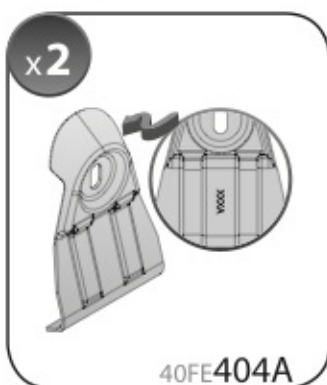

HYUNDAI
GETZ

5

6/02 → 3/08

Art. **N21047**