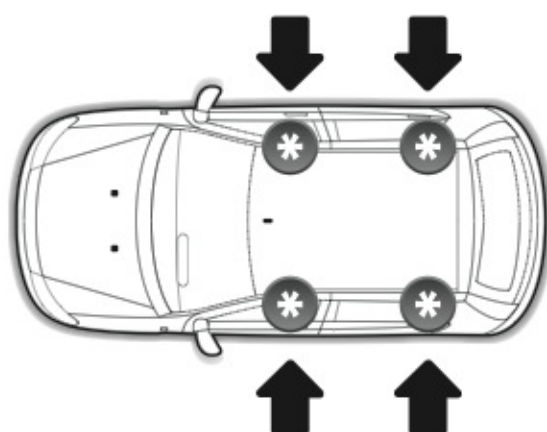

A

ALLUMINIO
Aluminium

 +  +  = max: **60kg**
5,5kg

max:
???kg

Safety Regulations

HYUNDAI
GETZ

5

6/02 → 3/08