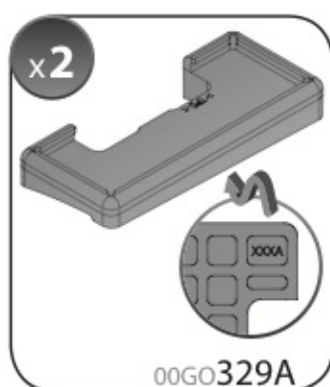

HYUNDAI
GETZ

5

6/02 → 3/08

Art. **N21047**