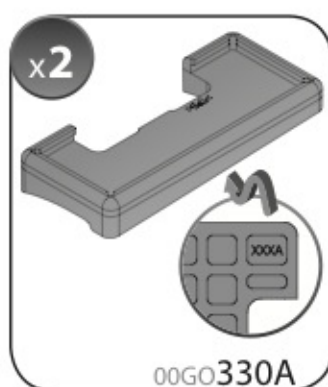

HYUNDAI
GETZ

5

6/02 → 3/08

Art. **N21047**