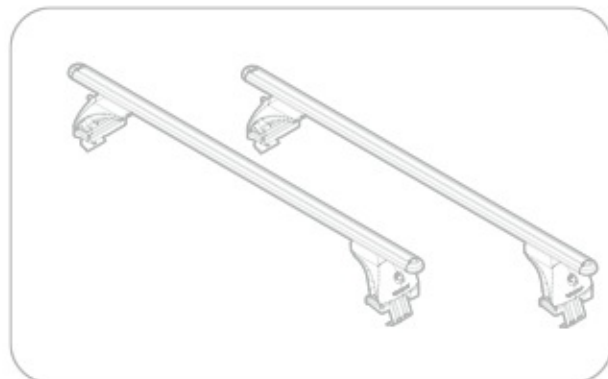

Art.
N21047

C

Art. **N20001**

B

Art. **N15020**

A

ACCIAIO
Steel

Art. **N15025**

A

ALLUMINIO
Aluminium

 +  +  = max: **60kg**
5,5kg

max:
???kg

Safety Regulations

HYUNDAI
GETZ

5

6/02 → 3/08