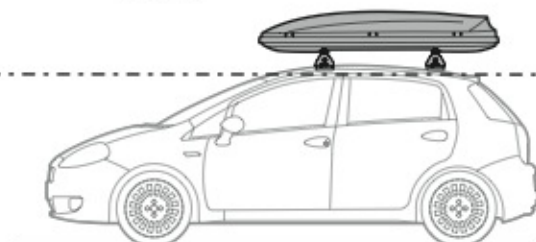

A

ALLUMINIO
Aluminium

 +  +  = max: **60kg**
5,5kg

max:
???kg

Safety Regulations

HYUNDAI
GETZ

5

6/02 → 3/08