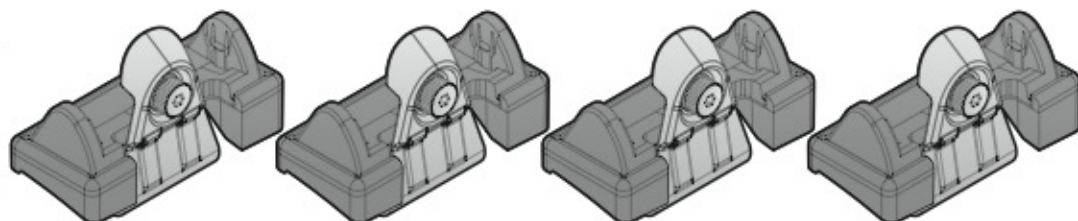

Art.
N21047

C

Art. **N20001**

B

Art. **N15020**

A

ACCIAIO
Steel

Art. **N15025**

A

ALLUMINIO
Aluminium

 +  +  = max: **60kg**
5,5kg

max:
???kg

Safety Regulations

HYUNDAI
GETZ

5

6/02 → 3/08