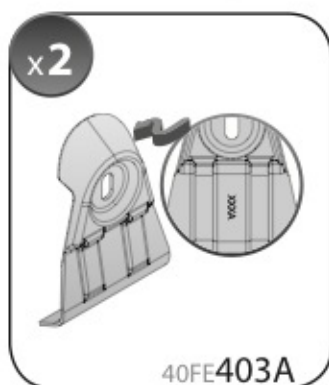

HYUNDAI
GETZ

5

6/02 → 3/08

Art. **N21047**