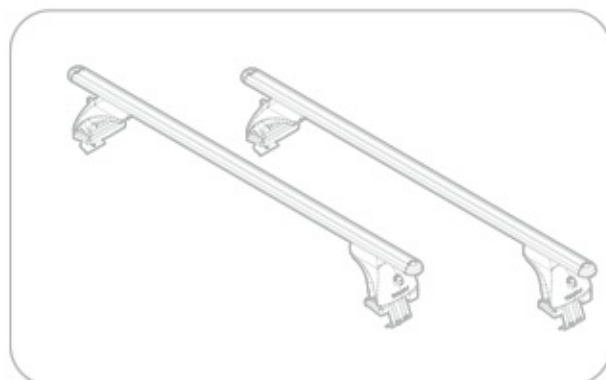

ACCIAIO
Steel

=

Art. **N15025**

A

ALLUMINIO
Aluminium

=

 +  +  = max: **60kg**
5,5kg

max:
???kg