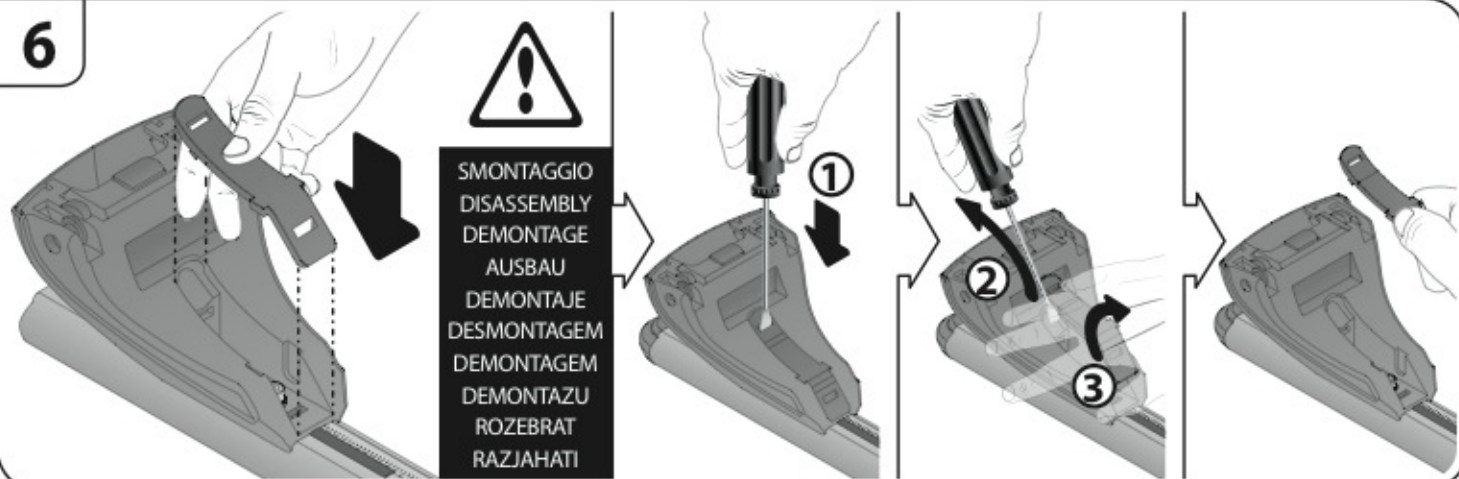

Safety regulations

FIAT CROMA
(no railing)

5/05→4/11

Art. **N21053**

4

5

6

7