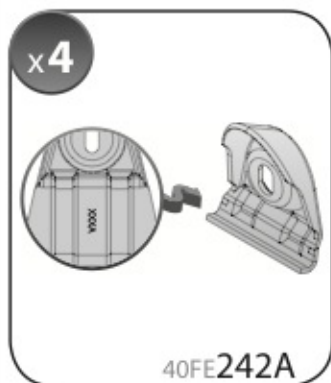

Safety regulations

FIAT CROMA
(no railing)

5/05→4/11

Art. **N21053**

4

5

6

7