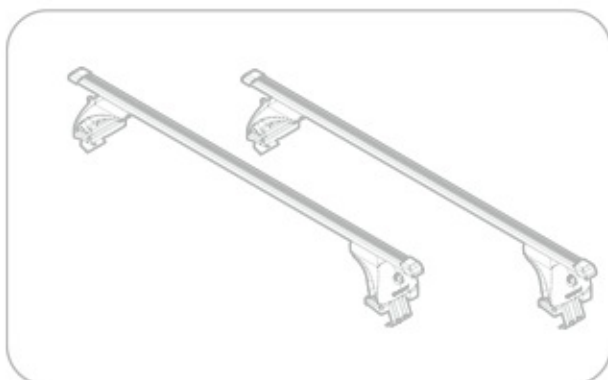

ACCIAIO
Steel

=

Art. **N15025**

A

ALLUMINIO
Aluminium

=

 +  +  = max: **60kg**
5,5kg

max:
???kg