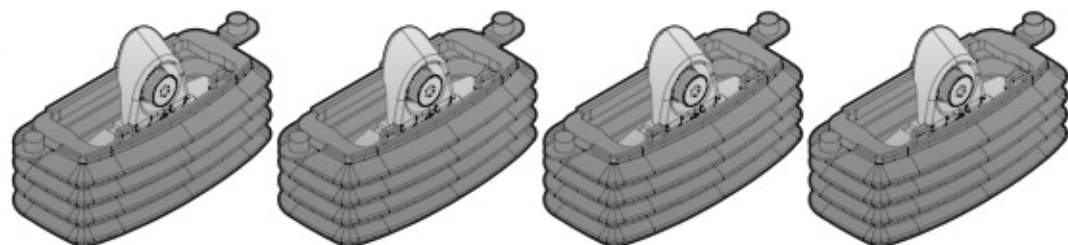

Art.
N21053