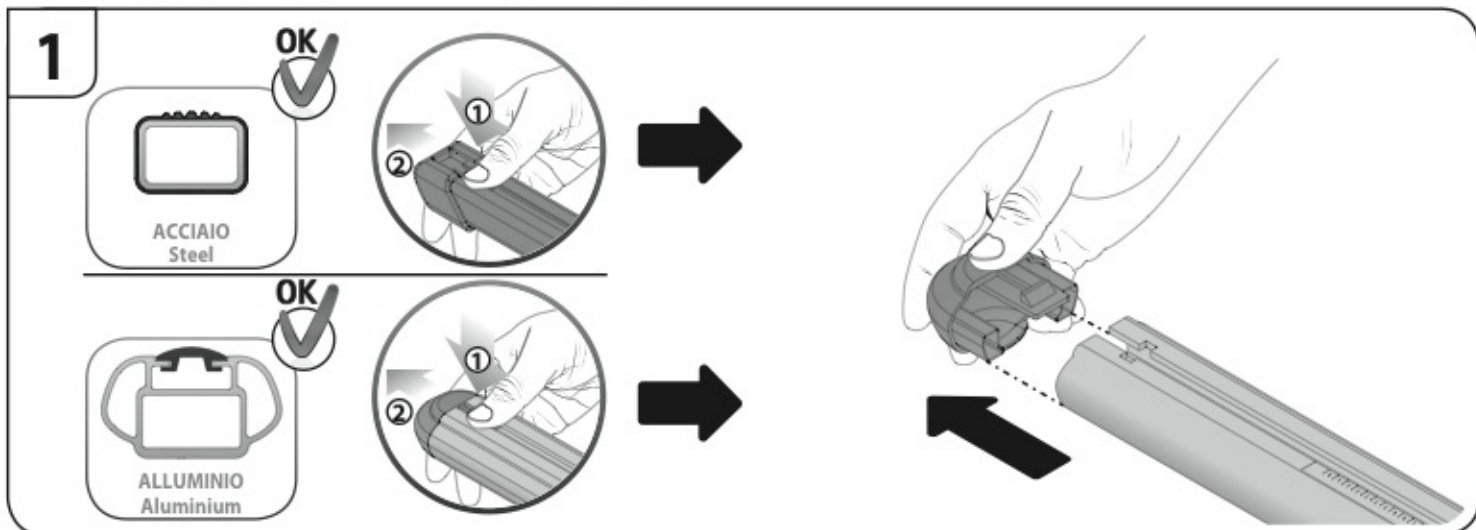

Safety regulations

FIAT CROMA
(no railing)

5/05→4/11

Art. **N21053**

4

5

6

7