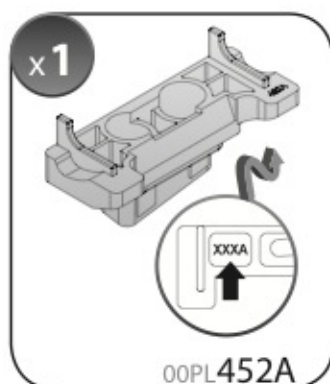

Safety regulations

FIAT CROMA
(no railing)

5/05→4/11

Art. **N21053**

4

5

6

7