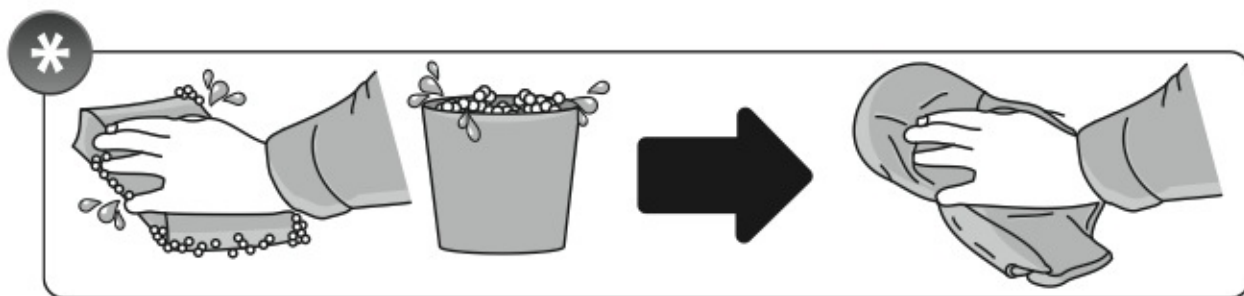

+ + = max: **60kg**
5,5kg

max:
???kg