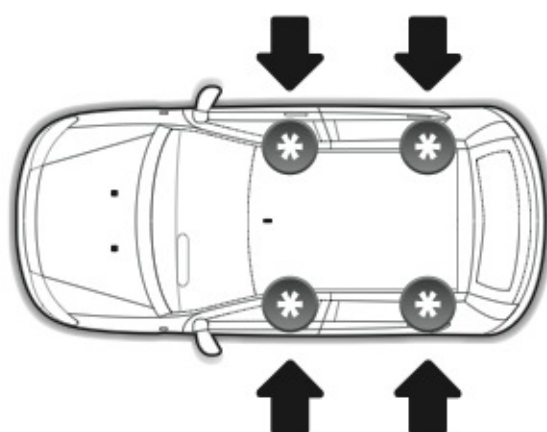

+ + = max: **60kg**
5,5kg

max:
???kg