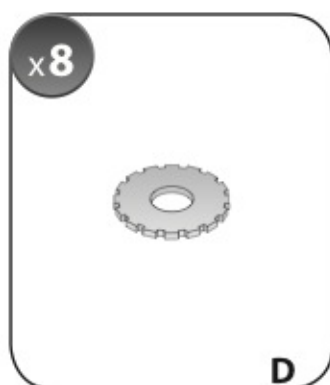

Safety regulations

FIAT CROMA
(no railing)

5/05→4/11

Art. **N21053**

4

5

6

7