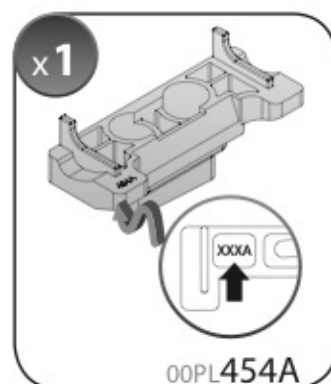

Safety regulations

FIAT CROMA
(no railing)

5/05→4/11

Art. **N21053**

4

5

6

7