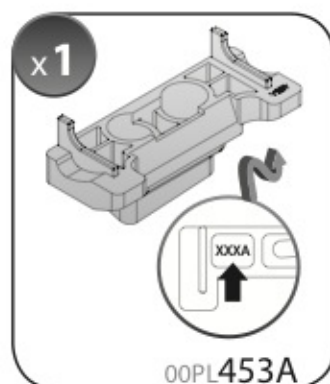

Safety regulations

FIAT CROMA
(no railing)

5/05→4/11

Art. **N21053**

4

5

6

7