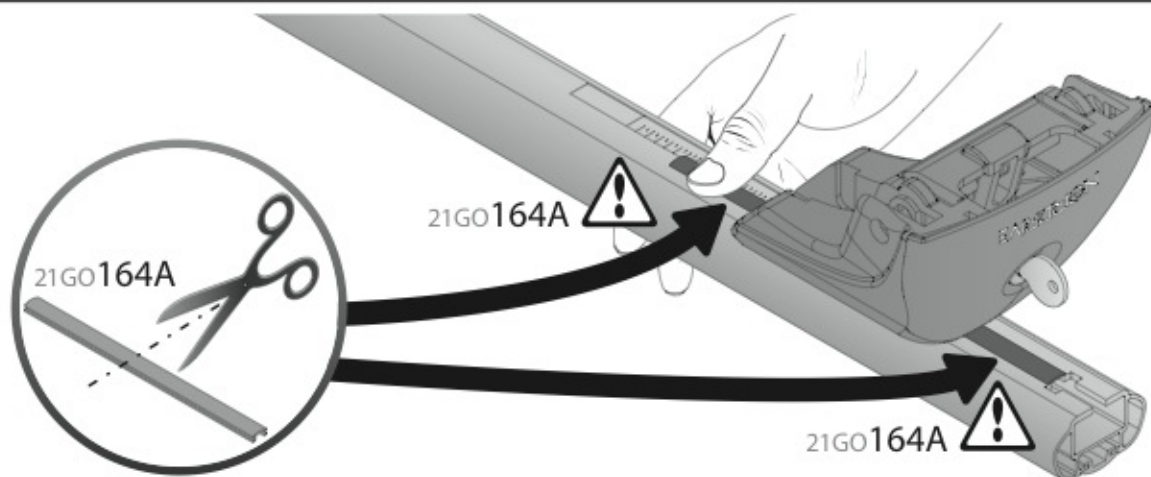

Safety regulations

FIAT CROMA
(no railing)

5/05→4/11

Art. **N21053**

4

5

6

7