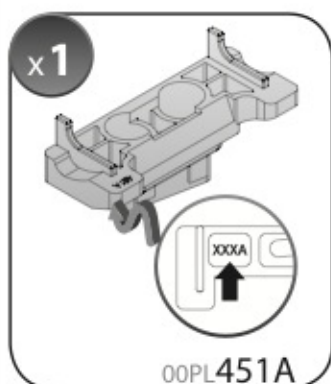

Safety regulations

FIAT CROMA
(no railing)

5/05→4/11

Art. **N21053**

4

5

6

7