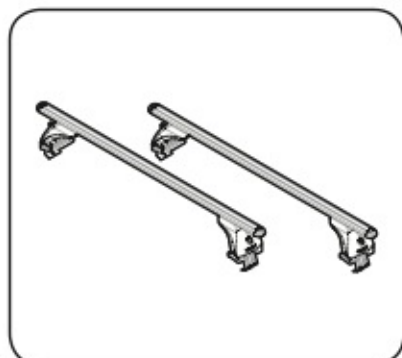

A

ALUMIA
ALLUMINIO
Aluminium

=