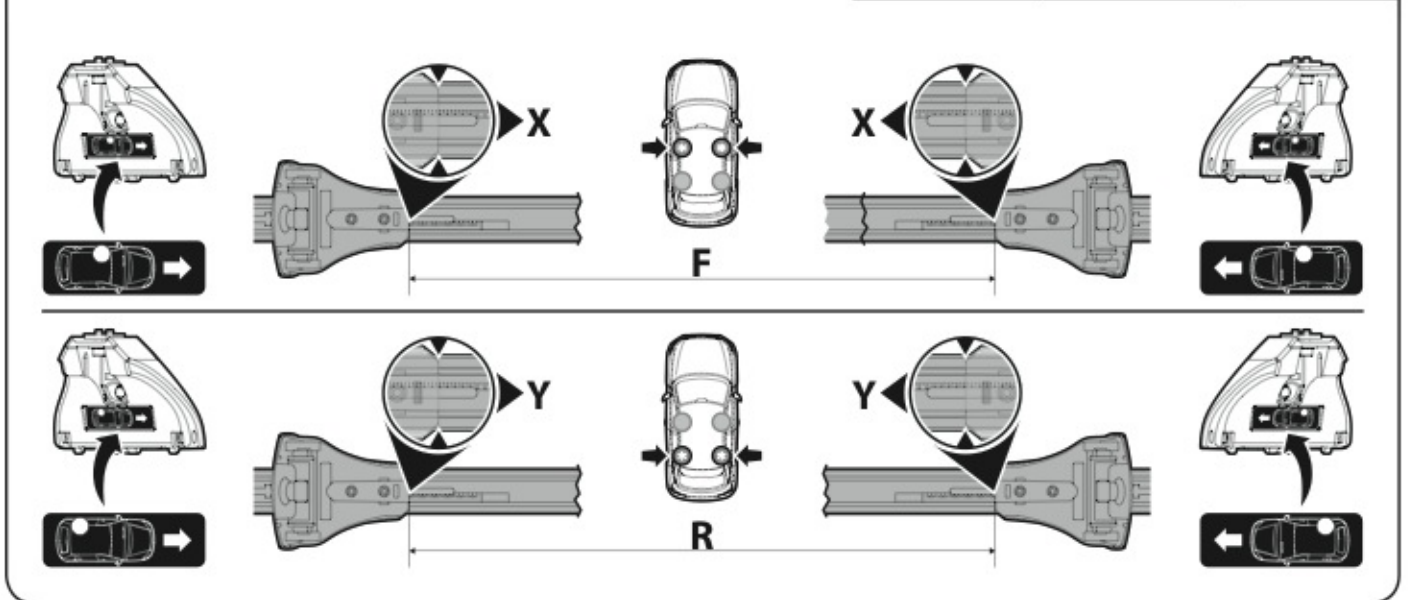

3A	DACIA SANDERO	09/08→12/12 01/03→	23 (F = 84cm)	20 (R = 81cm)	M
3B	RENAULT CLIO	5 10/05→01/13	19,5 (F = 80,5cm)	15,5 (R = 76,5cm)	S
3C	RENAULT MODUS	09/04→06/13	28 (F = 89cm)	24 (R = 85cm)	L

X	Y