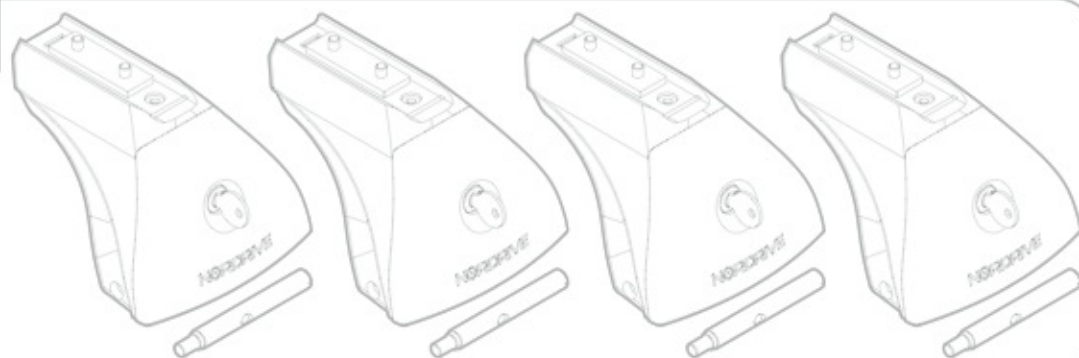

Art.
N21110

C

Art. N20001

B

Art. N15020

A

ACCIAIO
Steel

Art. N15025

A

ALLUMINIO
Aluminium

 +  +  = max: **75kg**
5,5kg

max:
???kg

Safety regulations

RENAULT MEGANE

11/08 →

N21110