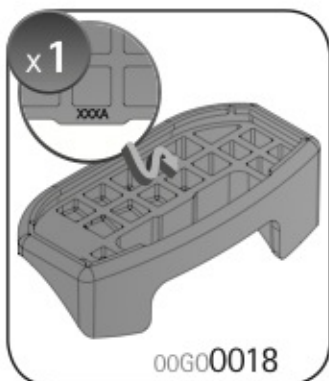

A

ALLUMINIO
Aluminium

 +  +  = max: **75kg**
5,5kg

max:
???kg

Safety regulations

RENAULT MEGANE

11/08 →

N21110