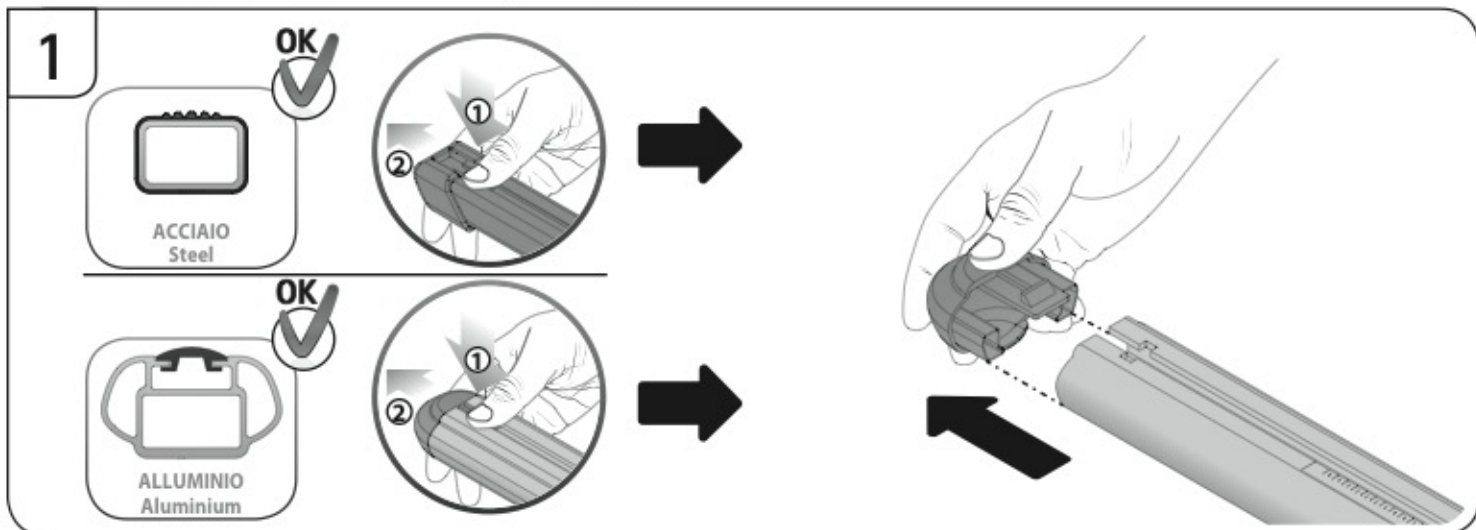

A

ALLUMINIO
Aluminium

 +  +  = max: **75kg**
5,5kg

max:
???kg

Safety regulations

RENAULT MEGANE

11/08 →

N21110