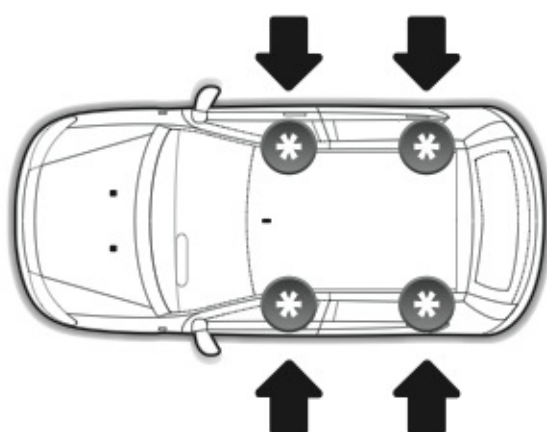

A

ALLUMINIO
Aluminium

 +  +  = max: **75kg**
5,5kg

max:
???kg

Safety regulations

RENAULT MEGANE

11/08 →

N21110