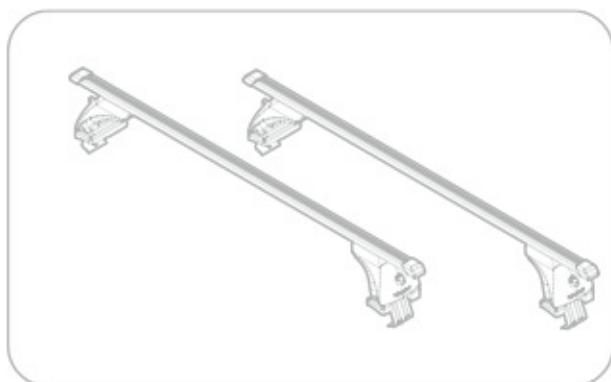

Art.
N21110

C

Art. N20001

B

Art. N15020

A

ACCIAIO
Steel

Art. N15025

A

ALLUMINIO
Aluminium

 +  +  = max: **75kg**
5,5kg

max:
???kg

Safety regulations

RENAULT MEGANE

11/08 →

N21110