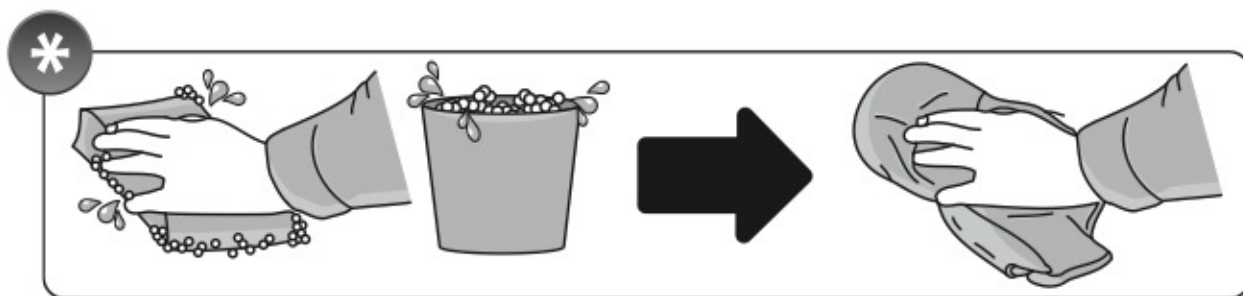

A

ALLUMINIO
Aluminium

 +  +  = max: **75kg**
5,5kg

max:
???kg

Safety regulations

RENAULT MEGANE

11/08 →

N21110