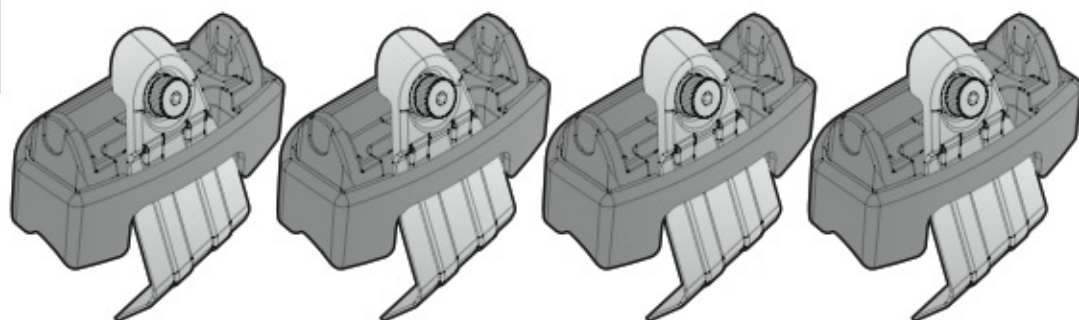

Art.
N21110