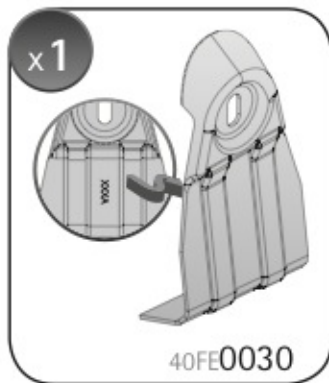

A

ALLUMINIO
Aluminium

 +  +  = max: **75kg**
5,5kg

max:
???kg

Safety regulations

RENAULT MEGANE

11/08 →

N21110