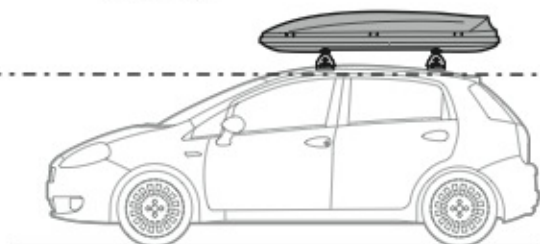

A

ALLUMINIO
Aluminium

 +  +  = max: **75kg**
5,5kg

max:
???kg

Safety regulations

RENAULT MEGANE

11/08 →

N21110