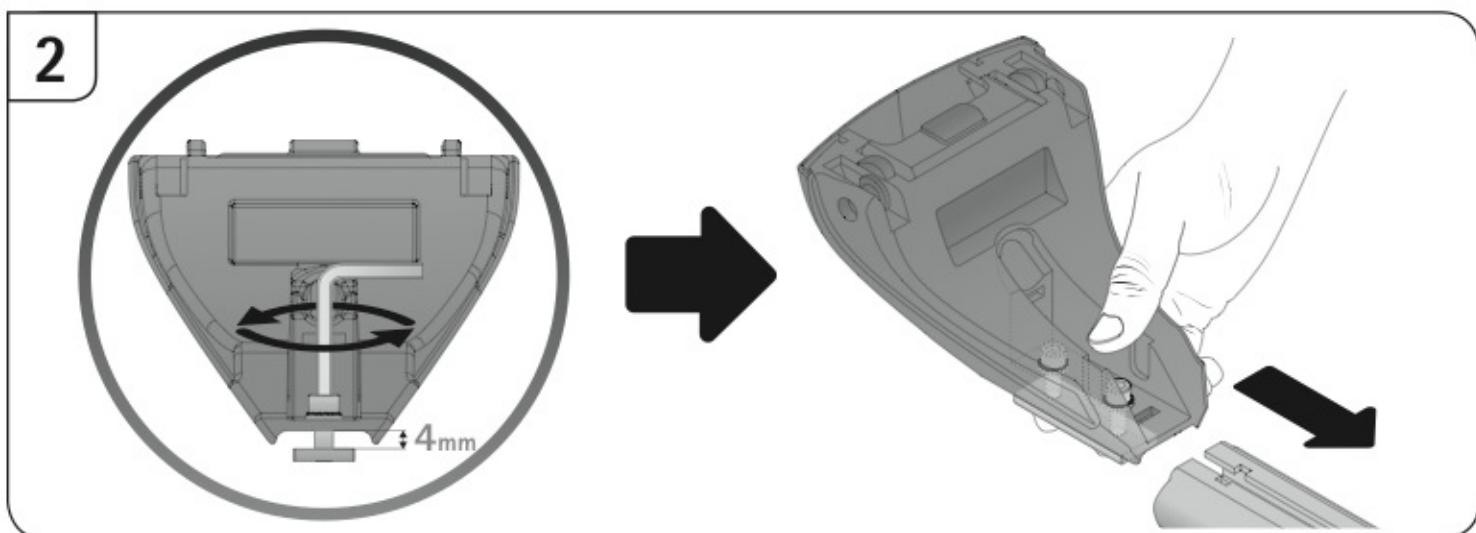

A

ALLUMINIO
Aluminium

 +  +  = max: **75kg**
5,5kg

max:
???kg

Safety regulations

RENAULT MEGANE

11/08 →

N21110