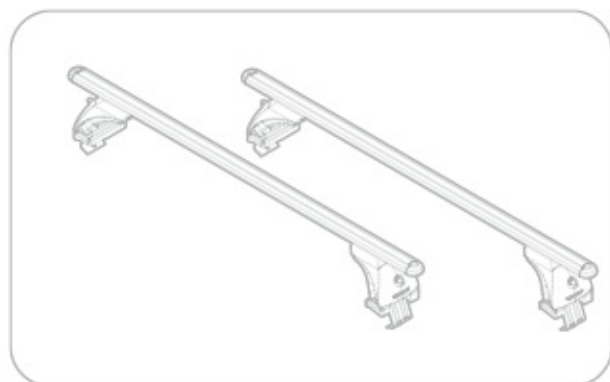

Art.
N21110

C

Art. N20001

B

Art. N15020

A

ACCIAIO
Steel

Art. N15025

A

ALLUMINIO
Aluminium

 +  +  = max: **75kg**
5,5kg

max:
???kg

Safety regulations

RENAULT MEGANE

11/08 →

N21110