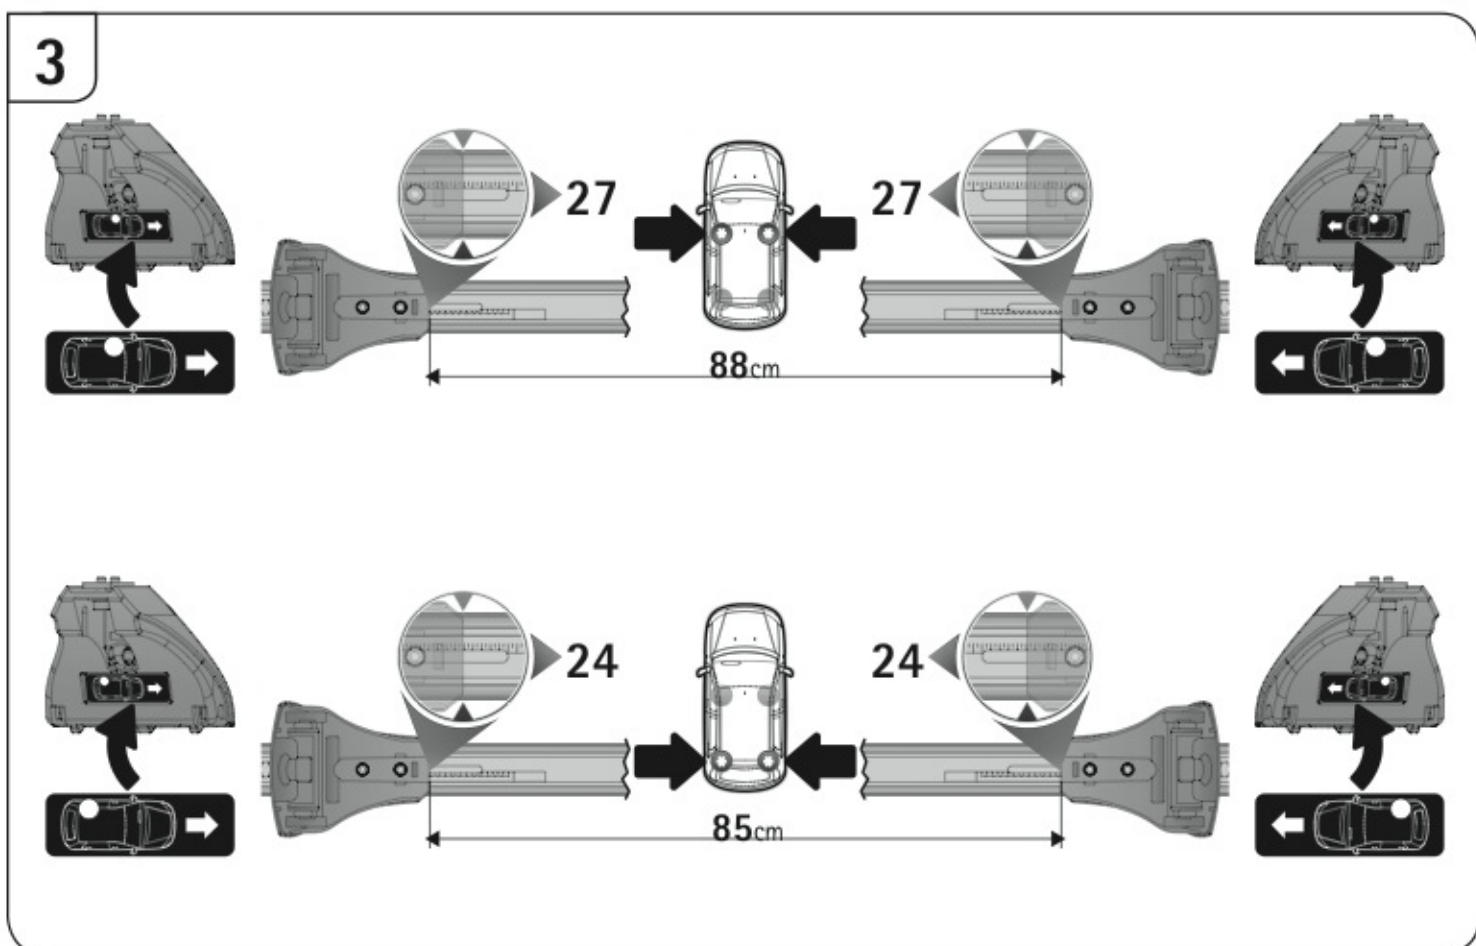

A

ALLUMINIO
Aluminium

 +  +  = max: **75kg**
5,5kg

max:
???kg

Safety regulations

RENAULT MEGANE

11/08 →

N21110