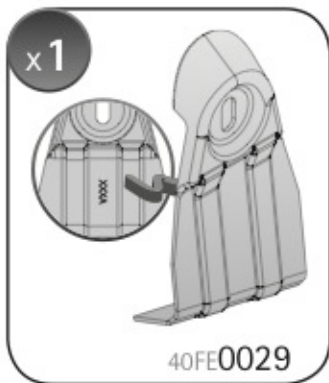

A

ALLUMINIO
Aluminium

 +  +  = max: **75kg**
5,5kg

max:
???kg

Safety regulations

RENAULT MEGANE

11/08 →

N21110