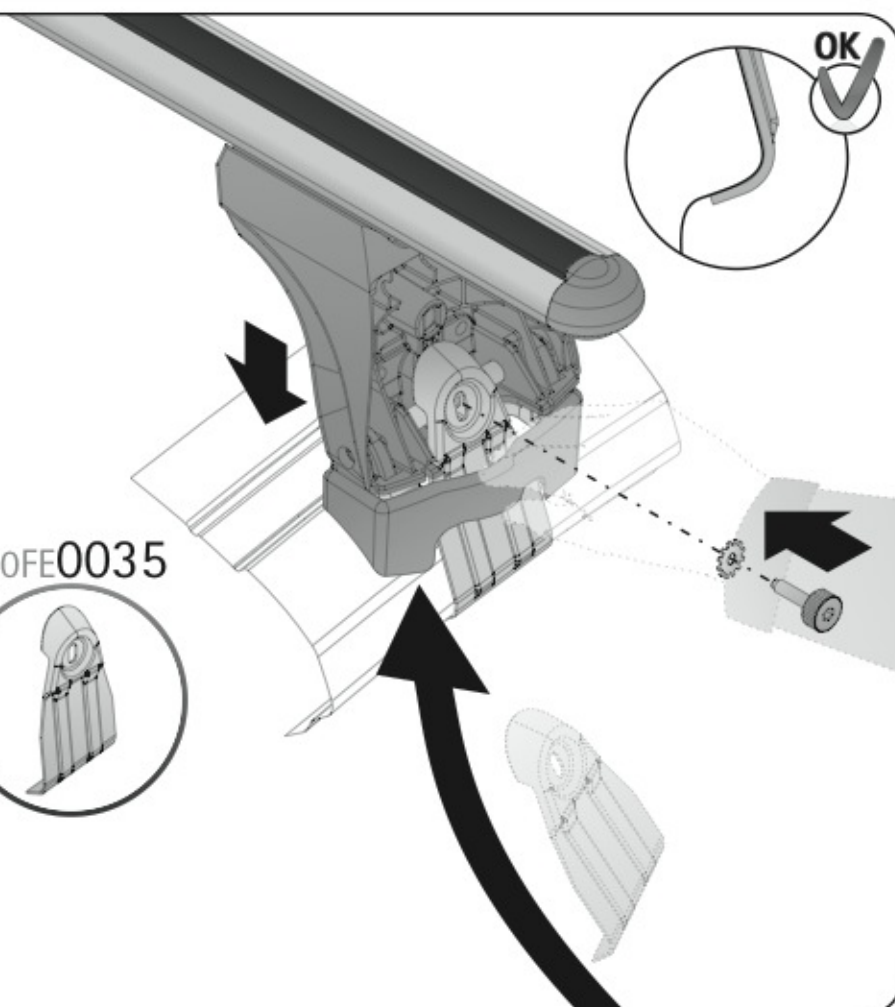

13

40FE0032

40FE0033

14

40FE0034

40FE0035