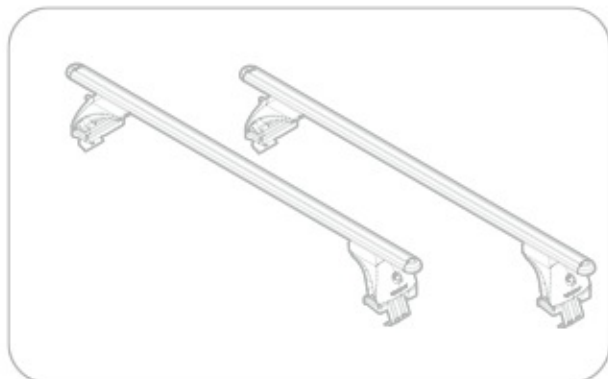

Art. N15021

A

ACCIAIO
Steel

=

Art. N15026

A

ALLUMINIO
Aluminium

=

 +  +  = max: **50kg**
5,5kg

max: **???**kg

Safety regulations

BMW X1
(no railing)

9/09 →

N21113

4

5