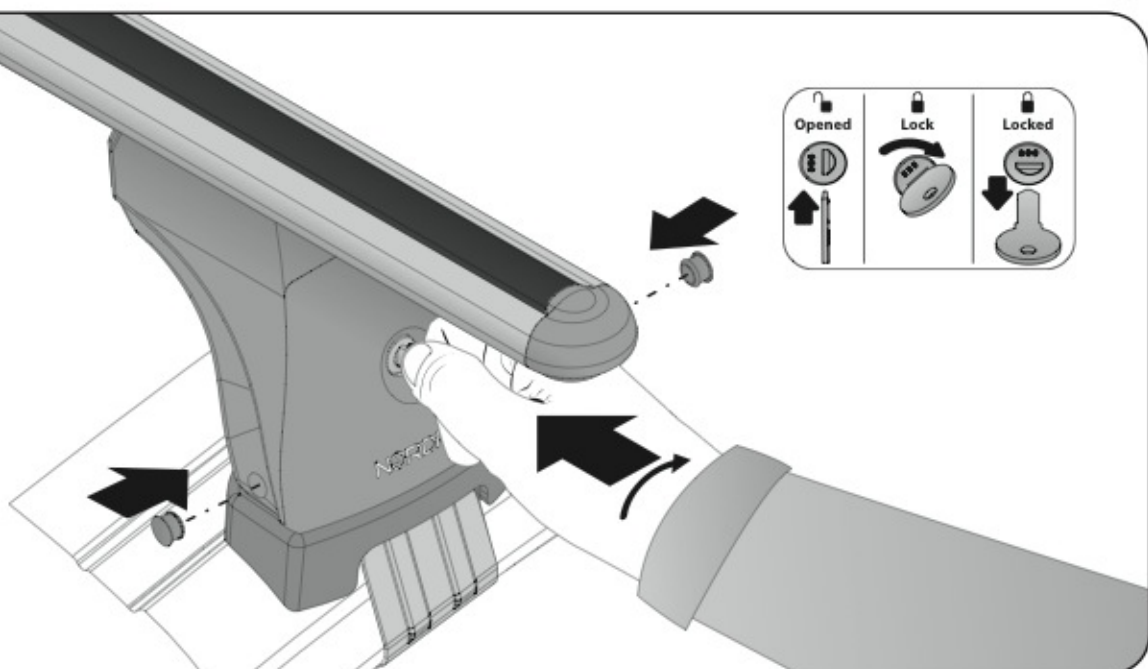

18

19

20

EVOS

EVOLUZIONE ZERO SYSTEM

NORDRIVE®
TRANSPORT SOLUTIONS

is a registered trade mark of

LAMPA S.p.A.