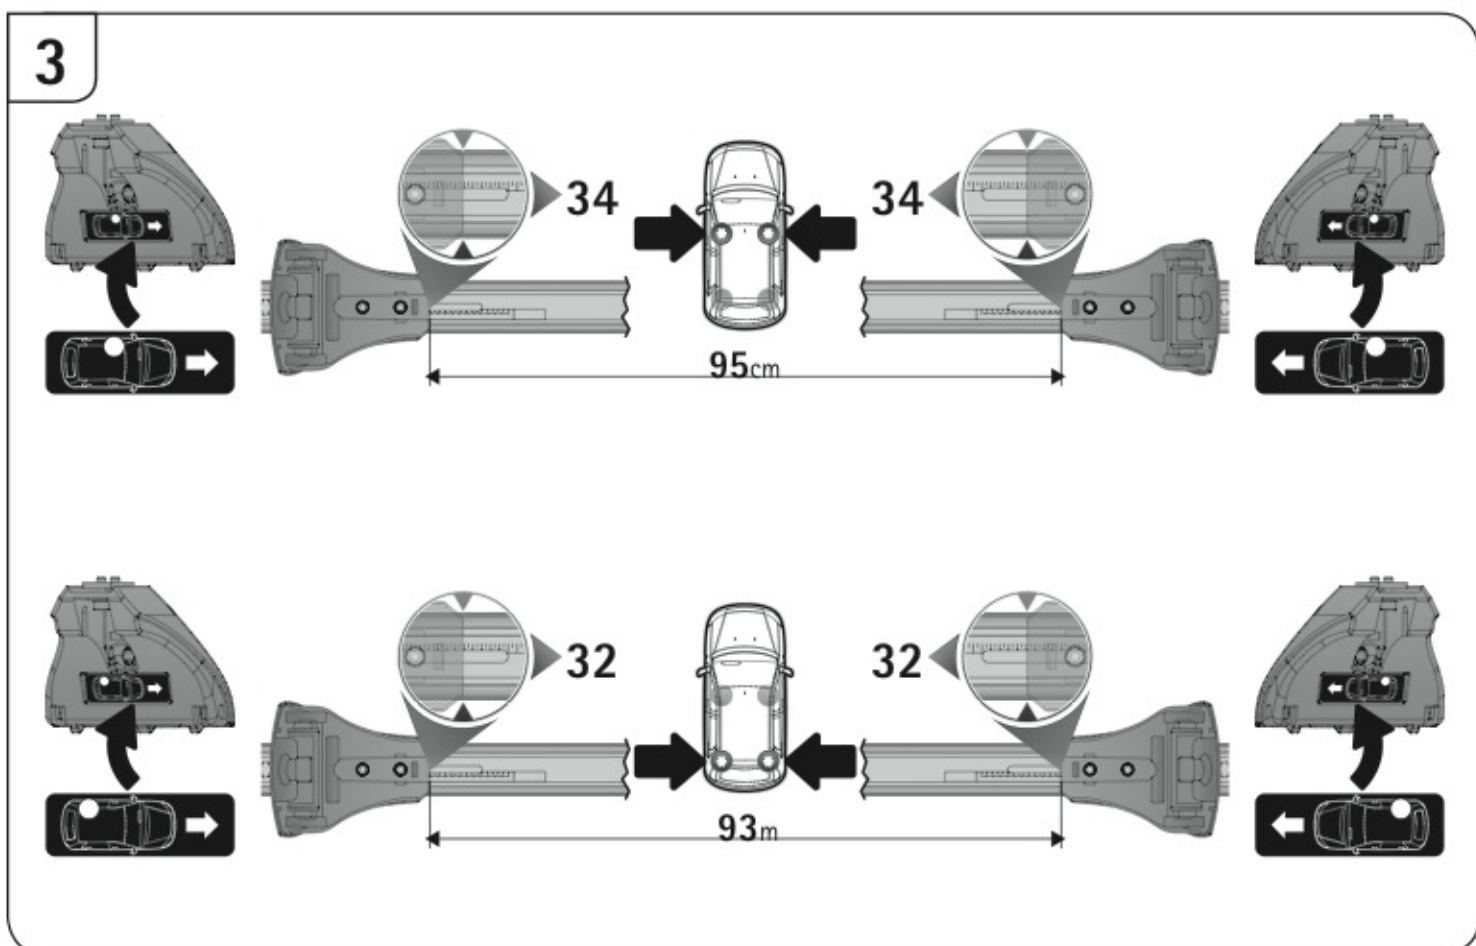

 +  +  = max: **50kg**
5,5kg

max: **???**kg

Safety regulations

BMW X1
(no railing)

9/09 →

N21113

4

5