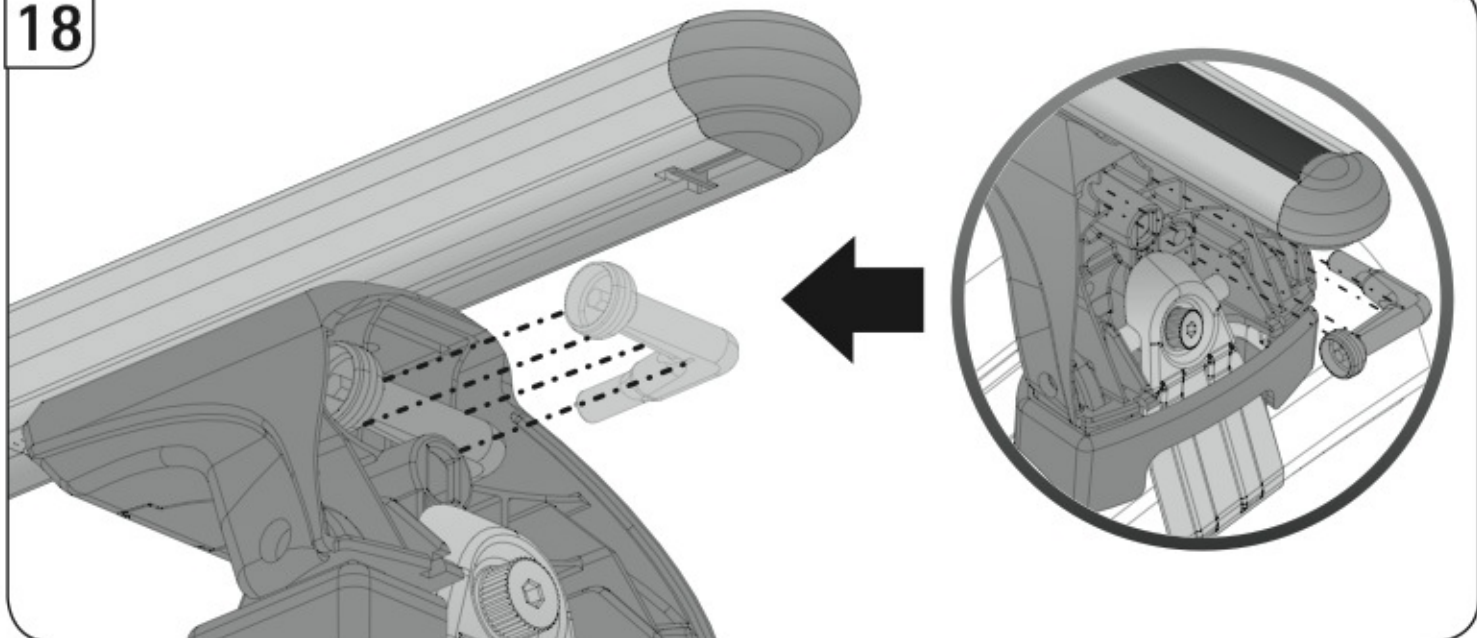

18

19

20

EVOS

EVOLUZIONE ZERO SYSTEM

NORDRIVE®
TRANSPORT SOLUTIONS

is a registered trade mark of

LAMPA S.p.A.