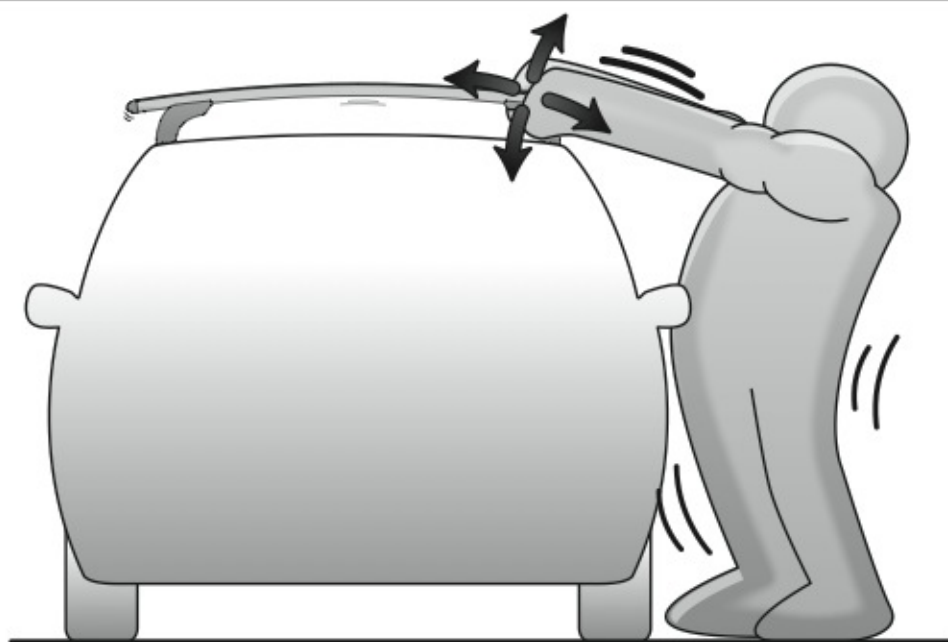

18

19

20

EVOS

EVOLUZIONE ZERO SYSTEM

NORDRIVE®
TRANSPORT SOLUTIONS

is a registered trade mark of

LAMPA S.p.A.