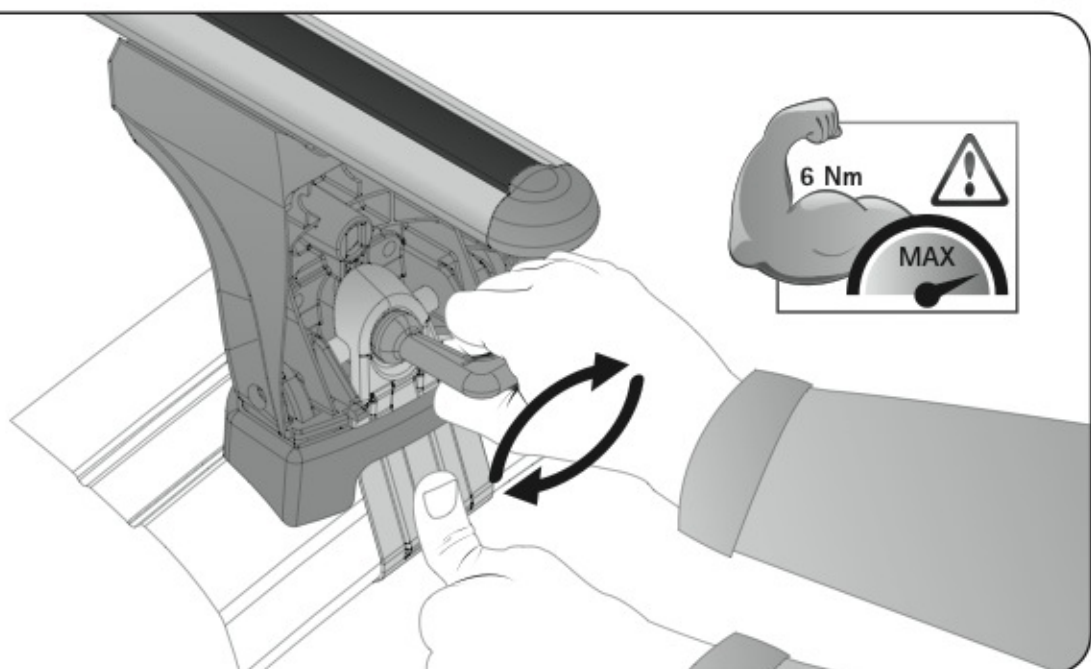

18

19

20

EVOS

EVOLUZIONE ZERO SYSTEM

NORDRIVE®
TRANSPORT SOLUTIONS

is a registered trade mark of

LAMPA S.p.A.