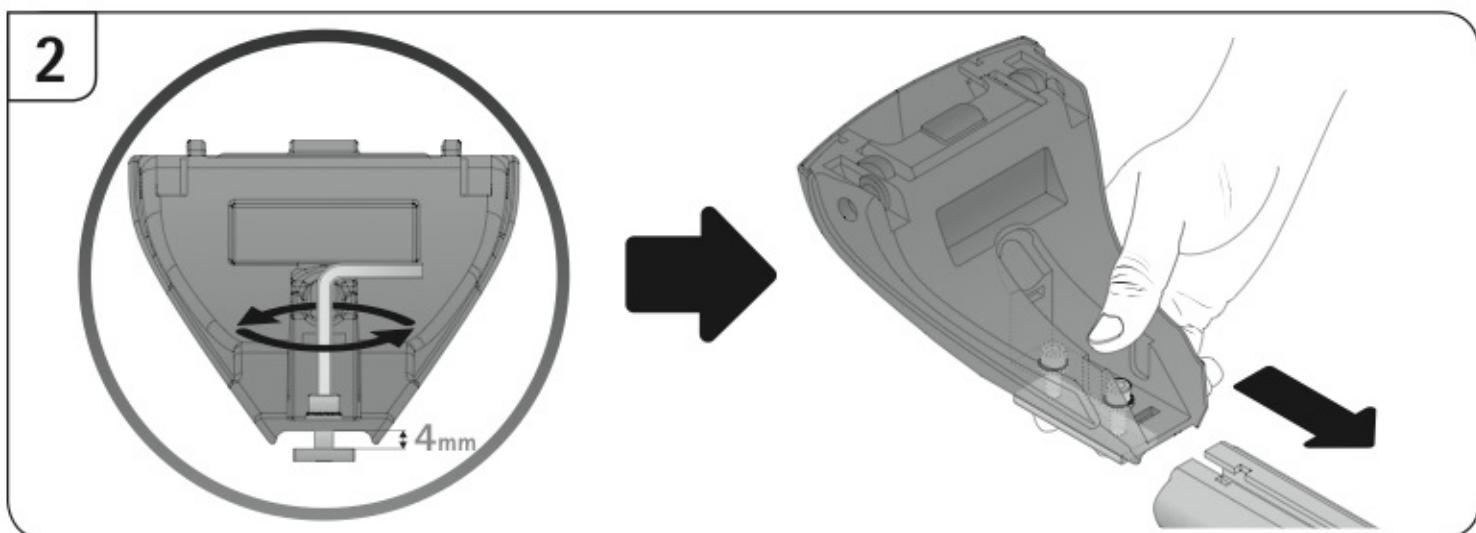

 +  +  = max: **50kg**
5,5kg

max: **???**kg

Safety regulations

BMW X1
(no railing)

9/09 →

N21113

4

5