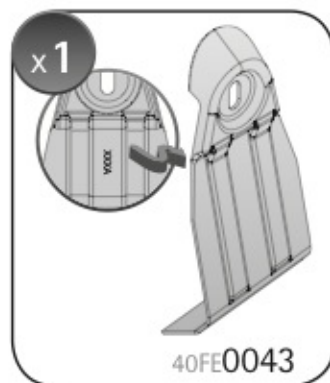

PEUGEOT 208

5

4/12 →

N21115