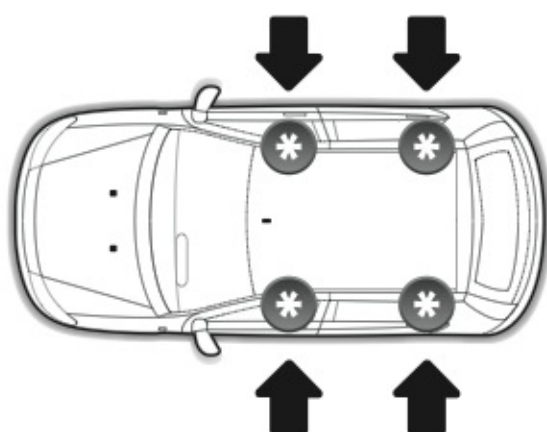

A

ALLUMINIO
Aluminium

 +  +  = max: **75kg**
5,5kg

max:
???kg

Safety regulations

PEUGEOT 208

5

4/12 →