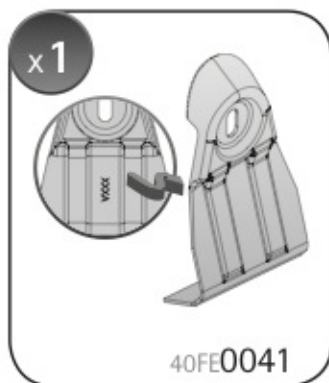

PEUGEOT 208

5

4/12 →

N21115