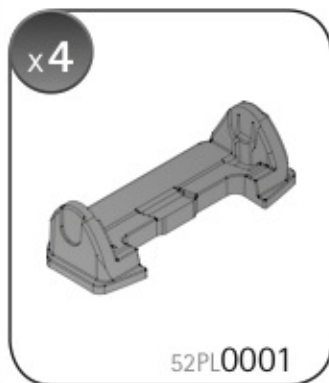

PEUGEOT 208

5

4/12 →

N21115