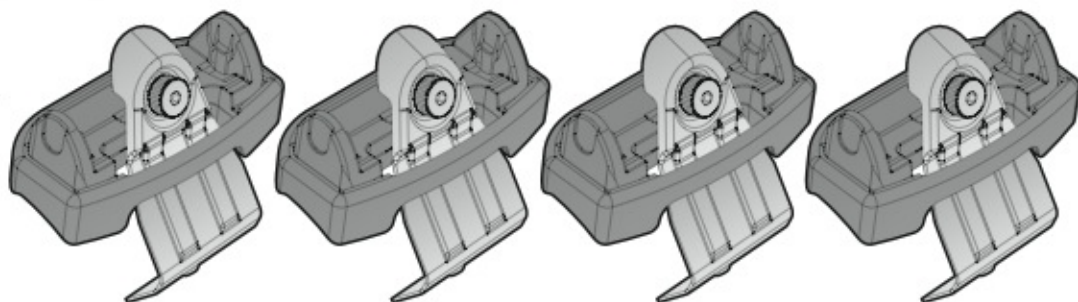

Art.
N21115