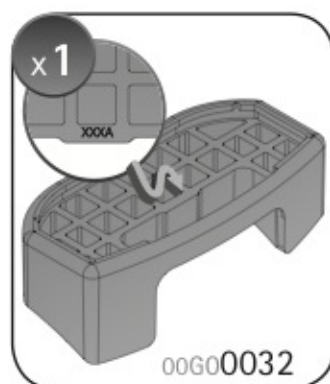

PEUGEOT 208

5

4/12 →

N21115