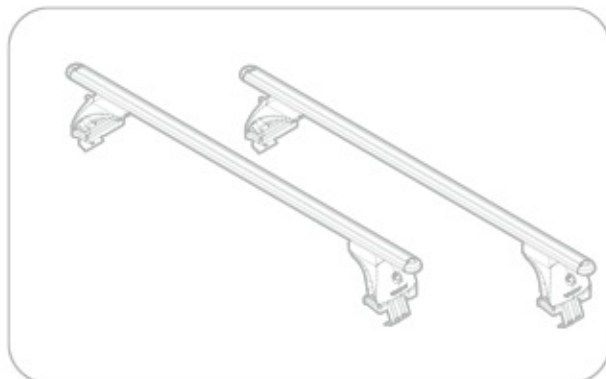

Art.
N21115

C

Art. **N20001**

B

Art. **N15020**

A

ACCIAIO
Steel

Art. **N15025**

A

ALLUMINIO
Aluminium

 +  +  = max: **75kg**
5,5kg

max:
???kg

Safety regulations

PEUGEOT 208

5

4/12 →