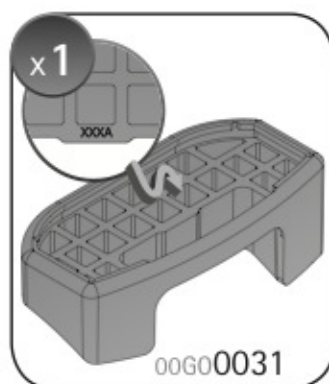

PEUGEOT 208

5

4/12 →

N21115