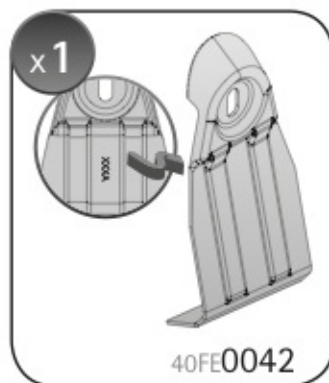

PEUGEOT 208

5

4/12 →

N21115