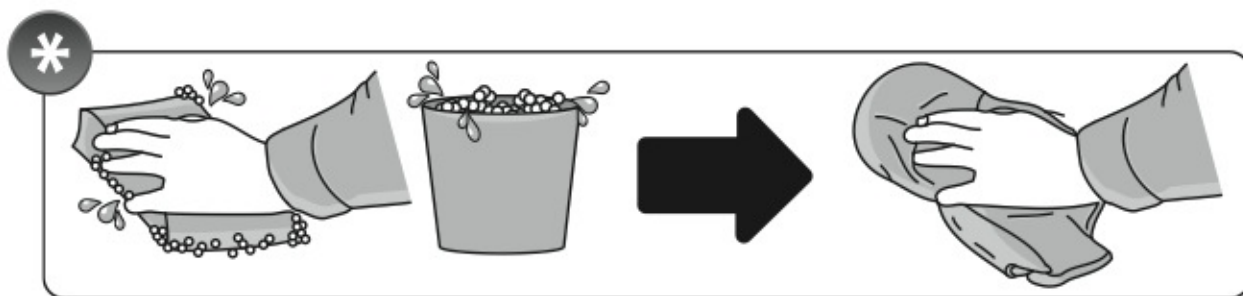

A

ALLUMINIO
Aluminium

 +  +  = max: **75kg**
5,5kg

max:
???kg

Safety regulations

PEUGEOT 208

5

4/12 →