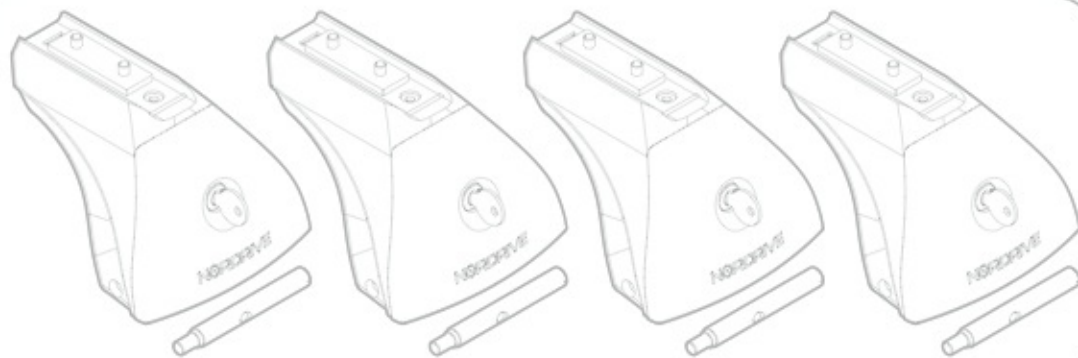

Art.
N21115

C

Art. **N20001**

B

Art. **N15020**

A

ACCIAIO
Steel

Art. **N15025**

A

ALLUMINIO
Aluminium

 +  +  = max: **75kg**
5,5kg

max:
???kg

Safety regulations

PEUGEOT 208

5

4/12 →