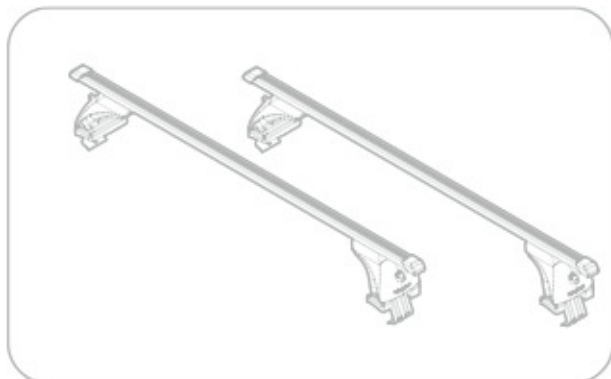

Art.
N21115

C

Art. **N20001**

B

Art. **N15020**

A

ACCIAIO
Steel

Art. **N15025**

A

ALLUMINIO
Aluminium

 +  +  = max: **75kg**
5,5kg

max:
???kg

Safety regulations

PEUGEOT 208

5

4/12 →