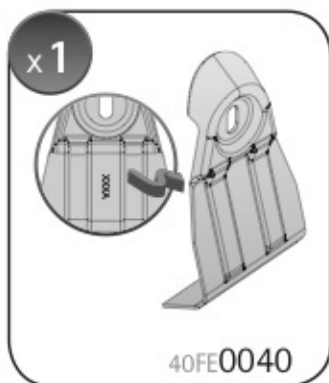

PEUGEOT 208

5

4/12 →

N21115