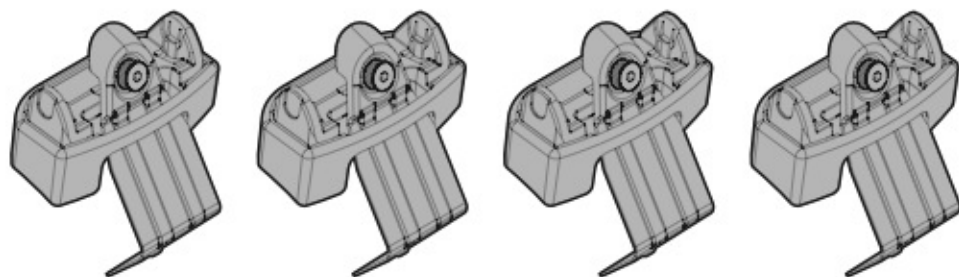

EVOS

NORDRIVE

TRANSPORT SOLUTIONS

CITROËN DS4

03/11 →

CITROËN DS4
CROSSBACK
(profilo)

11/15 →

Art. N21118

+

Art. N20001

B

+

Art. N15020 **M**

A

QUADRA
ACCIAIO
Steel

=