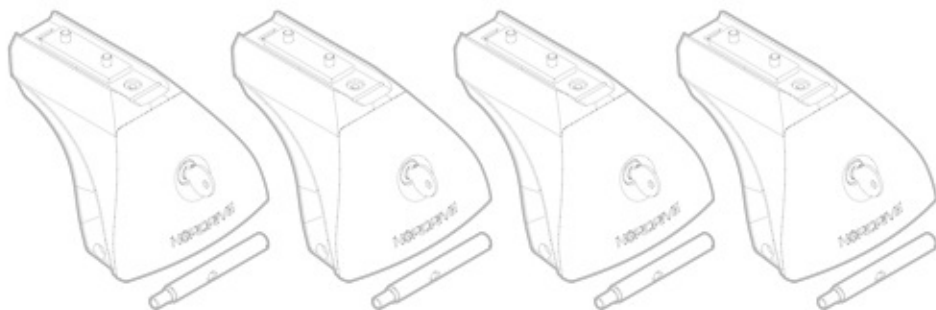

EVOS

NORDRIVE

TRANSPORT SOLUTIONS

CITROËN DS4

03/11 →

CITROËN DS4
CROSSBACK
(profilo)

11/15 →

Art. N21118

+

Art. N20001

B

+

Art. N15020 **M**

A

QUADRA
ACCIAIO
Steel

=