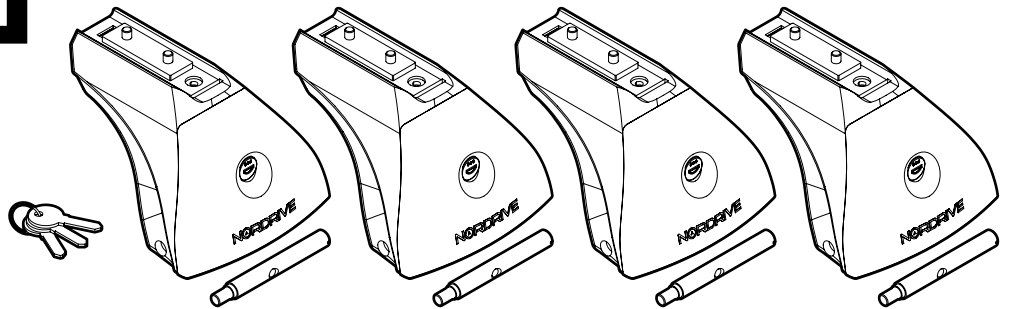

EVOS

NORDDRIVE

TRANSPORT SOLUTIONS

FORD C-MAX

11/10 →

Compatibile con tetto vetro
Compatible with glass roof
Kompatibel mit Glasdach

OK ✓

Art. N21120

C

+

Art. N20001

B

+

Art. N15021 **L**

=

Art. N15026 **L**

=

Art. N15076 **L**

=