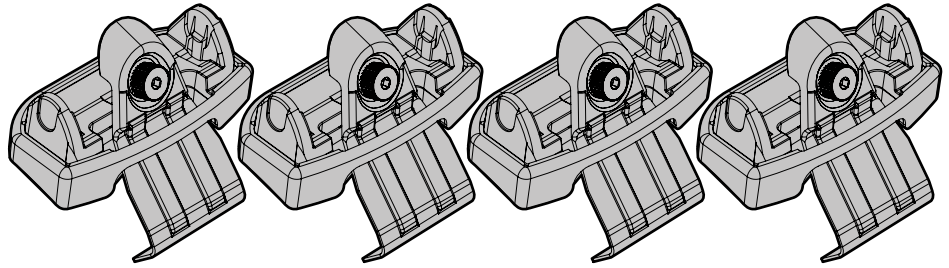

EVOS

NORDRIVE®

TRANSPORT SOLUTIONS

NISSAN JUKE

2000 10/10 →

Art. N21131

+

Art. N20001

+

Art. N15020 **M**

A QUADRA
ACCIAIO
Steel

=

Art. N15025 **M**

A ALUMIA
ALLUMINIO
Aluminium

=

 +
 
 +
 
 = max kg. **50**