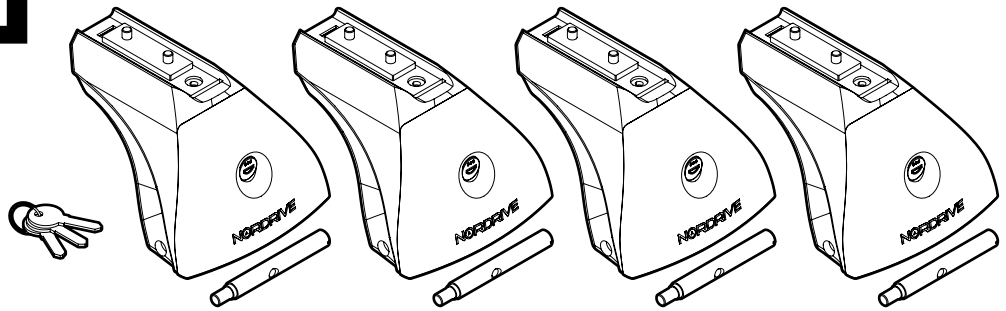

EVOS

NORDRIVE®

TRANSPORT SOLUTIONS

NISSAN JUKE

2000 10/10 →

Art. N21131

+

Art. N20001

+

Art. N15020 **M**

A QUADRA
ACCIAIO
Steel

=

Art. N15025 **M**

A ALUMIA
ALLUMINIO
Aluminium

=

 +
 
 +
 
 = max kg. **50**