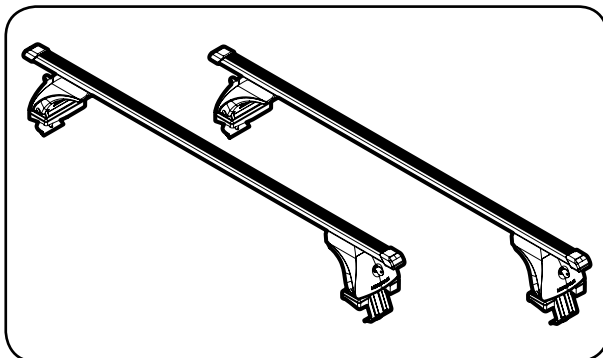

EVOS

NORDRIVE®

TRANSPORT SOLUTIONS

NISSAN JUKE

2000 10/10 →

Art. N21131

+

Art. N20001

+

Art. N15020 **M**

A QUADRA
ACCIAIO
Steel

=

Art. N15025 **M**

A ALUMIA
ALLUMINIO
Aluminium

=

 +
 
 +
 
 = max kg. **50**