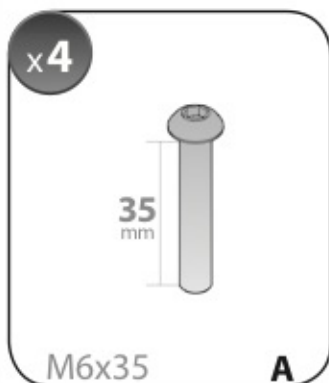

ACCIAIO
Steel

=

Art. **N15024**

A

ALLUMINIO
Aluminium

=

 +  +  = max: **75kg**

5,5kg

max: **???**kg

Safety regulations

OPEL ASTRA
J GTC

9/11 →

Art. **N21135**

4

5

6