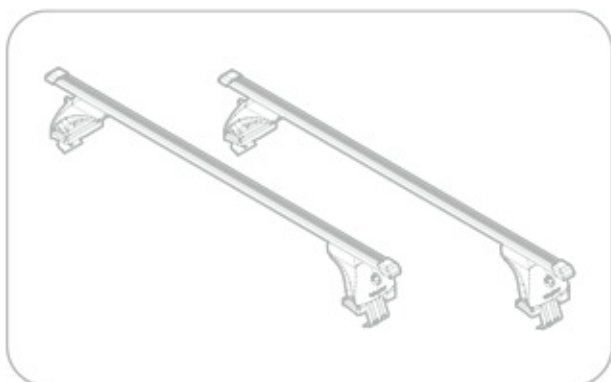

ACCIAIO
Steel

=

Art. **N15025**

A

ALLUMINIO
Aluminium

=

 +  +  = max: **50kg**
5,5kg

max: **???**kg