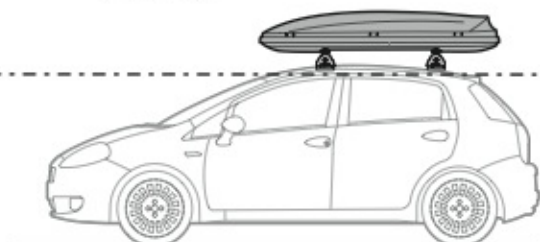

ACCIAIO
Steel

=

Art. **N15025**

A

ALLUMINIO
Aluminium

=

 +  +  = max: **50kg**
5,5kg

max: **???**kg