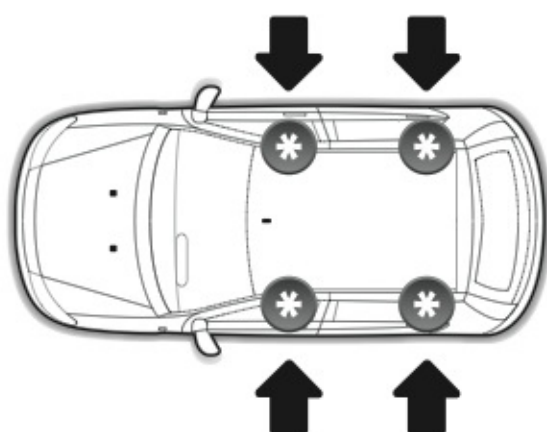

+ + = max: **50kg**
5,5kg

max: **???**kg