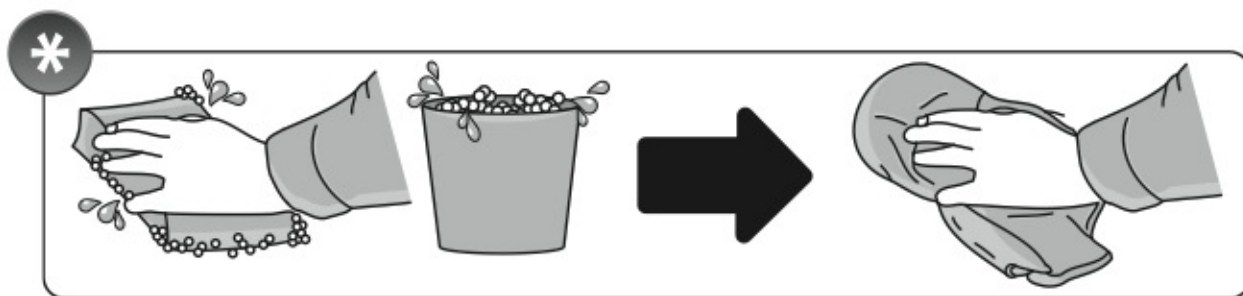

+ + = max: **50kg**
5,5kg

max: **???**kg