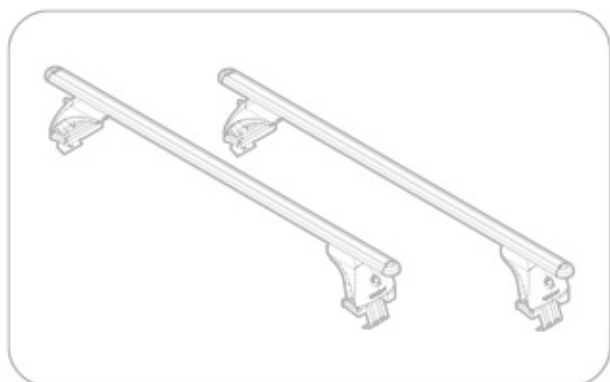

ACCIAIO
Steel

=

Art. **N15025**

A

ALLUMINIO
Aluminium

=

 +  +  = max: **50kg**
5,5kg

max: **???**kg