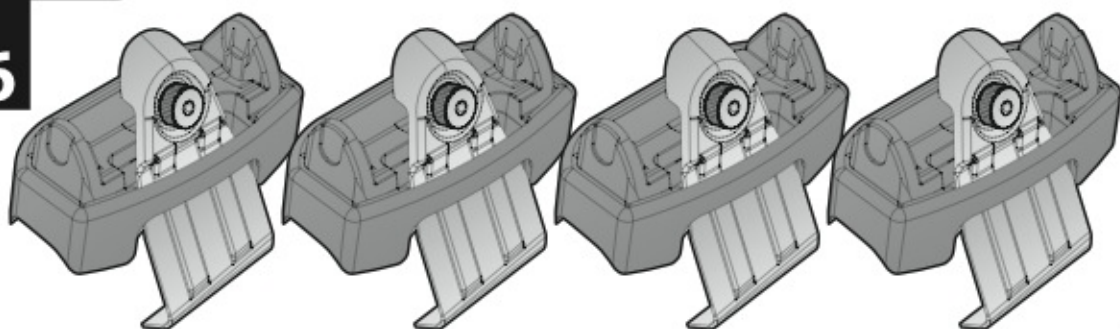

Art.
N21146