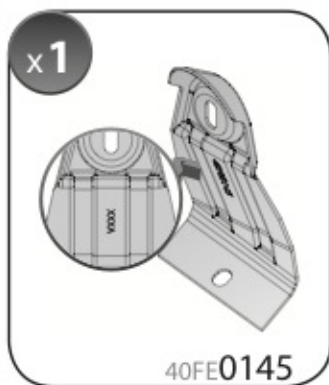

max: **???**kg

Safety Regulations

VOLVO V50
(no railing)

2/04 → 4/13

Art. **N21148**

4

5

6