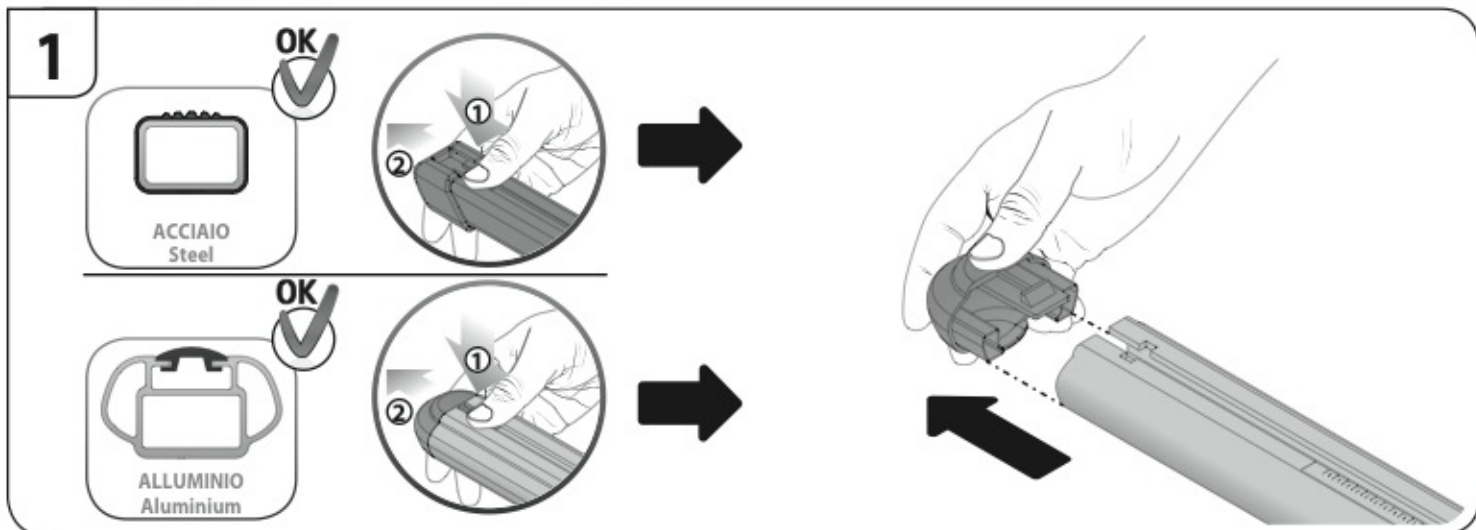

max: **???**kg

Safety Regulations

VOLVO V50
(no railing)

2/04 → 4/13

Art. **N21148**

4

5

6