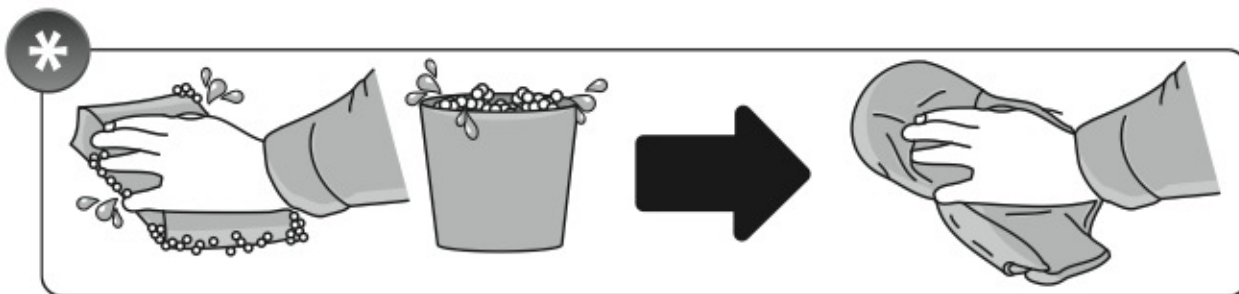

max: **???**kg

Safety Regulations

VOLVO V50
(no railing)

2/04 → 4/13

Art. **N21148**

4

5

6