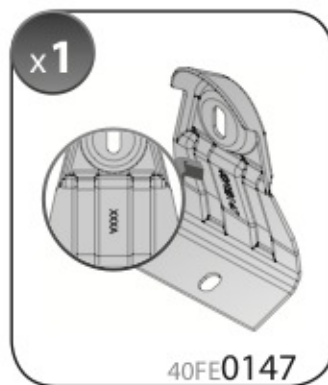

max: **???**kg

Safety Regulations

VOLVO V50
(no railing)

2/04 → 4/13

Art. **N21148**

4

5

6