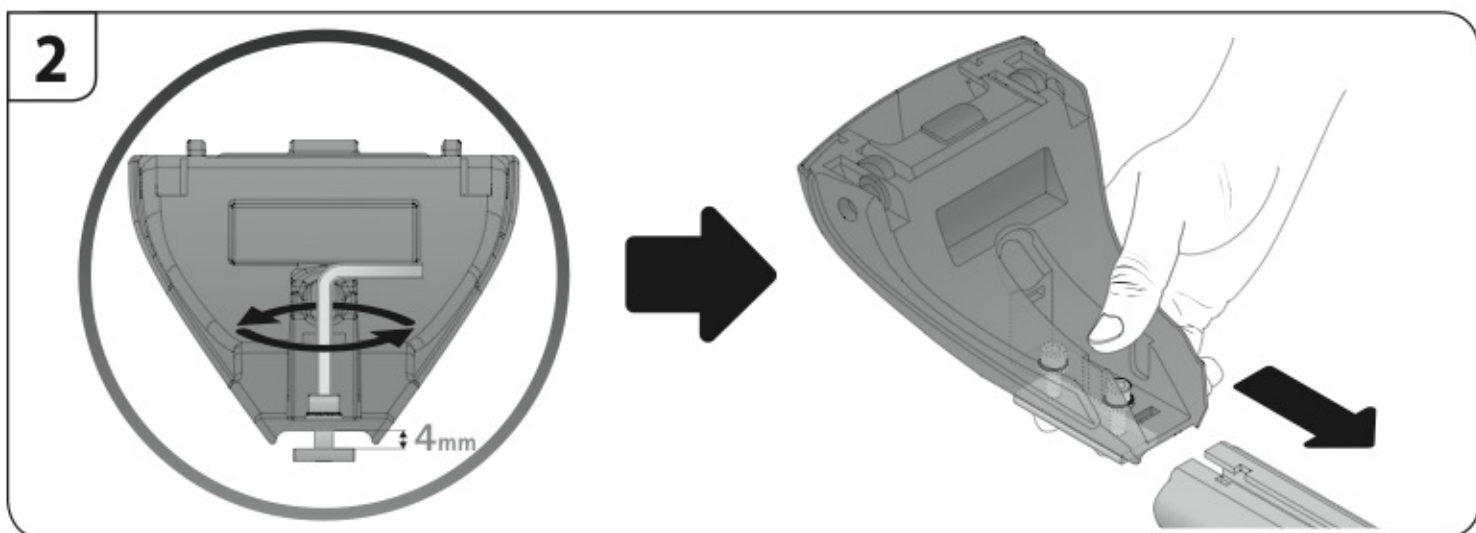

max: **???**kg

Safety Regulations

VOLVO V50
(no railing)

2/04 → 4/13

Art. **N21148**

4

5

6