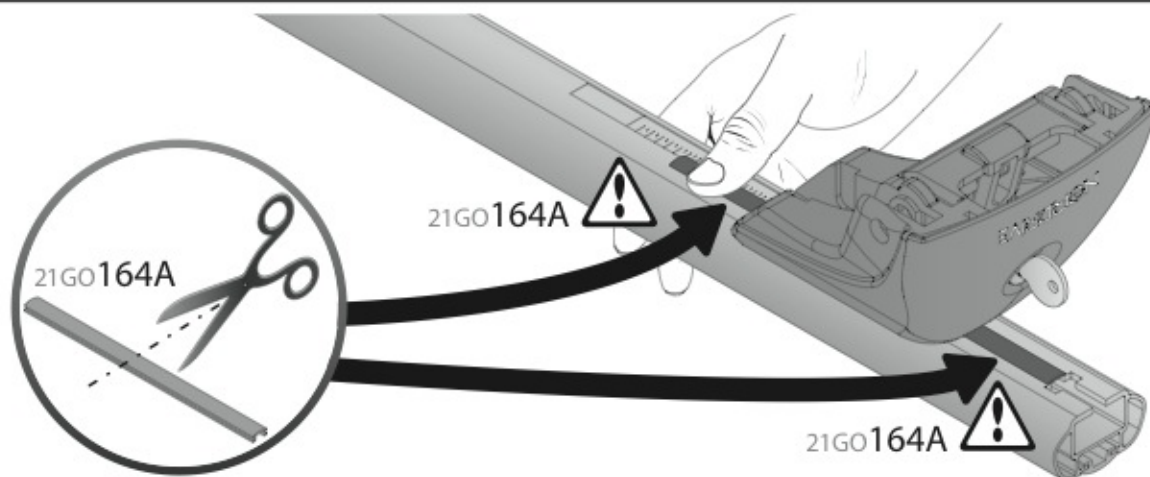

max: **???**kg

Safety Regulations

VOLVO V50
(no railing)

2/04 → 4/13

Art. **N21148**

4

5

6