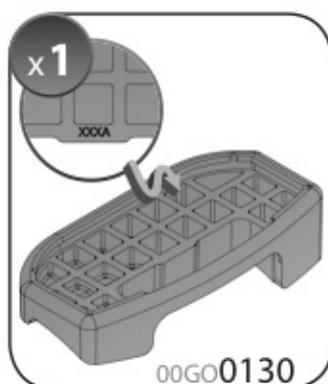

max: **???**kg

Safety Regulations

VOLVO V50
(no railing)

2/04 → 4/13

Art. **N21148**

4

5

6