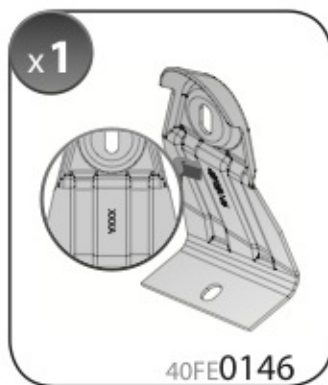

max: **???**kg

Safety Regulations

VOLVO V50
(no railing)

2/04 → 4/13

Art. **N21148**

4

5

6