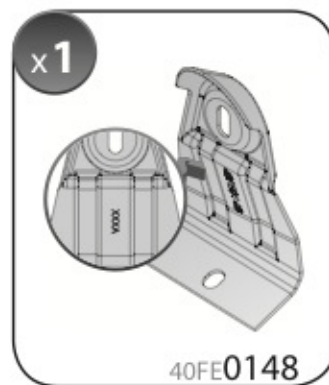

max: **???**kg

Safety Regulations

VOLVO V50
(no railing)

2/04 → 4/13

Art. **N21148**

4

5

6