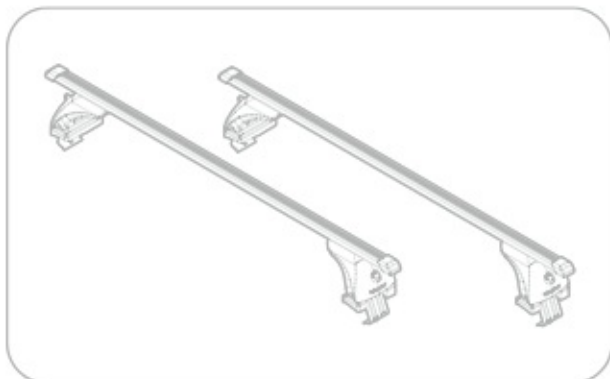

Art.
N21148

C

+

Art. **N20001**

B

+

Art. **N15020**

A

ACCIAIO
Steel

=

Art. **N15025**

A

ALLUMINIO
Aluminium

=

 +  +  = max: **75kg**

5,5kg