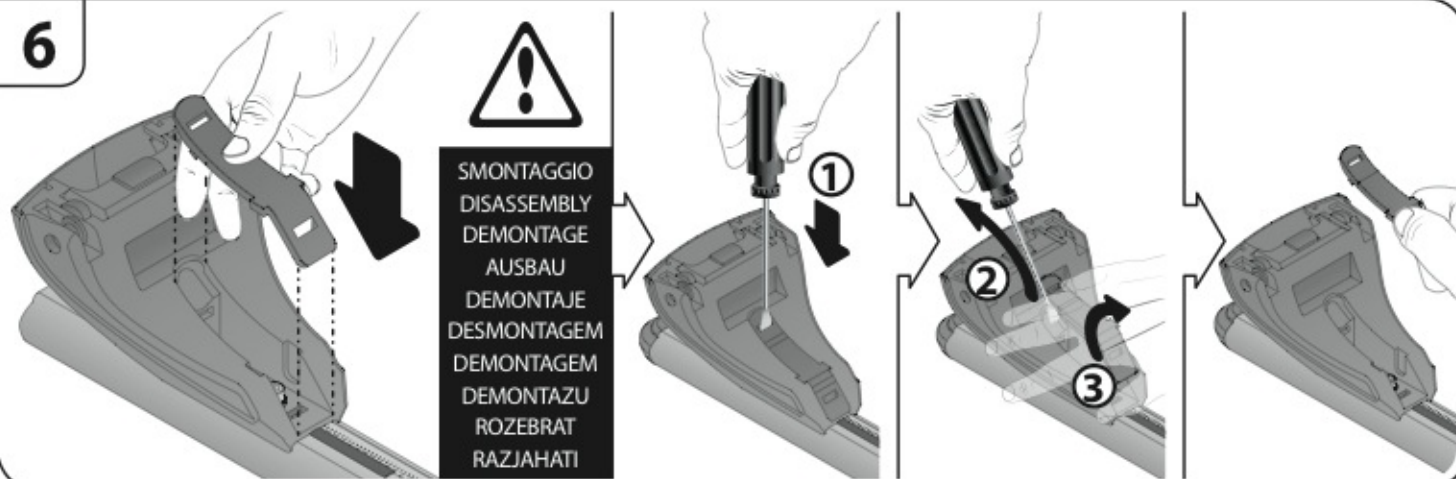

max: **???**kg

Safety Regulations

VOLVO V50
(no railing)

2/04 → 4/13

Art. **N21148**

4

5

6