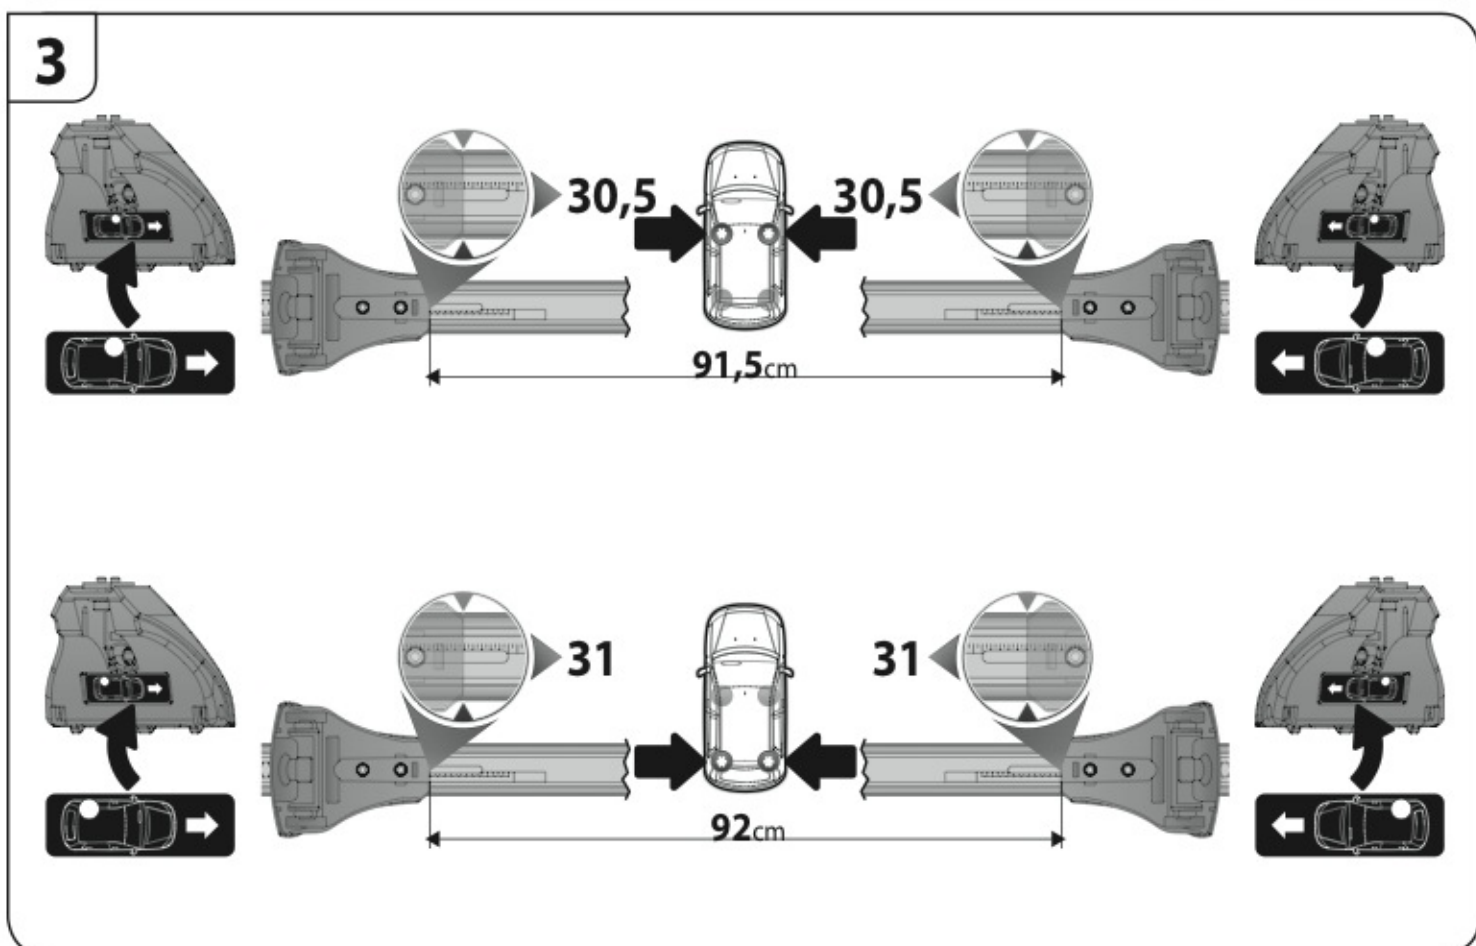

max: **???**kg

Safety Regulations

VOLVO V50
(no railing)

2/04 → 4/13

Art. **N21148**

4

5

6