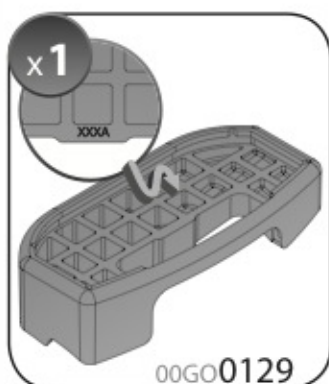

max: **???**kg

Safety Regulations

VOLVO V50
(no railing)

2/04 → 4/13

Art. **N21148**

4

5

6