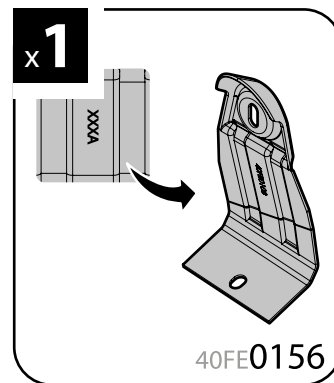

=

Art. N15075 **M**

A HELIO
ALLUMINIO
Aluminium

=

Art. **N21150**

3	PEUGEOT 308	5		2000	10/13 →	29-29,5 (F = 90,3cm)	25-25,5 (R = 86,3cm)	120cm
	PEUGEOT 308 SW (no profilo)			2000	05/14 →	29,5-30 (F = 90,8cm)	26,5-26 (R = 87,3cm)	120cm
						X	Y	