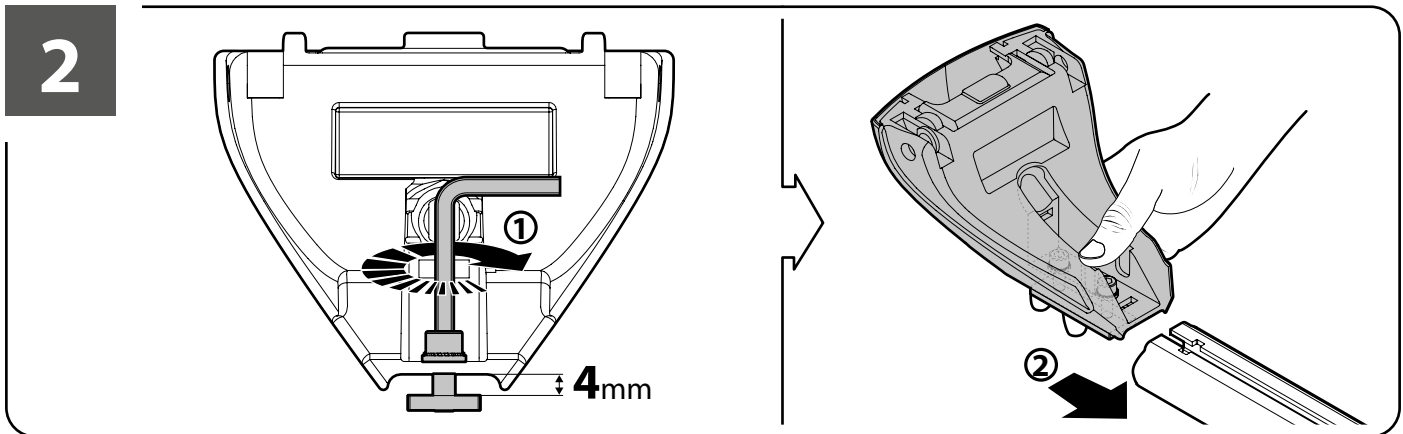

=

Art. N15075 **M**

A HELIO
ALLUMINIO
Aluminium

=

Art. **N21150**

3	PEUGEOT 308	5		2000	10/13 →	29-29,5 (F = 90,3cm)	25-25,5 (R = 86,3cm)	120cm
	PEUGEOT 308 SW (no profilo)			2000	05/14 →	29,5-30 (F = 90,8cm)	26,5-26 (R = 87,3cm)	120cm
						X	Y	