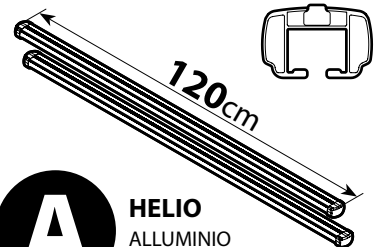

+

Art. N20001

+

Art. N15020 **M**

A QUADRA
ACCIAIO
Steel

=

Art. N15025 **M**

A ALUMIA
ALLUMINIO
Aluminium

=

Art. N15075 **M**

A HELIO
ALLUMINIO
Aluminium

=

Art. **N21150**

3	PEUGEOT 308	5		2000	10/13 →	29-29,5 (F = 90,3cm)	25-25,5 (R = 86,3cm)	120cm
	PEUGEOT 308 SW (no profilo)			2000	05/14 →	29,5-30 (F = 90,8cm)	26,5-26 (R = 87,3cm)	120cm
						X	Y	