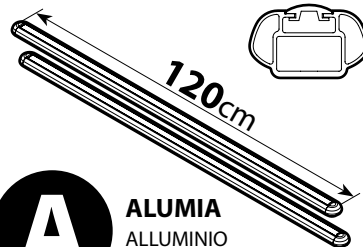

+

Art. N20001

+

Art. N15020 **M**

A QUADRA
ACCIAIO
Steel

=

Art. N15025 **M**

A ALUMIA
ALLUMINIO
Aluminium

=

Art. N15075 **M**

A HELIO
ALLUMINIO
Aluminium

=

Art. **N21150**

3	PEUGEOT 308	5		2000	10/13 →	29-29,5 (F = 90,3cm)	25-25,5 (R = 86,3cm)	120cm
	PEUGEOT 308 SW (no profilo)			2000	05/14 →	29,5-30 (F = 90,8cm)	26,5-26 (R = 87,3cm)	120cm
						X	Y	