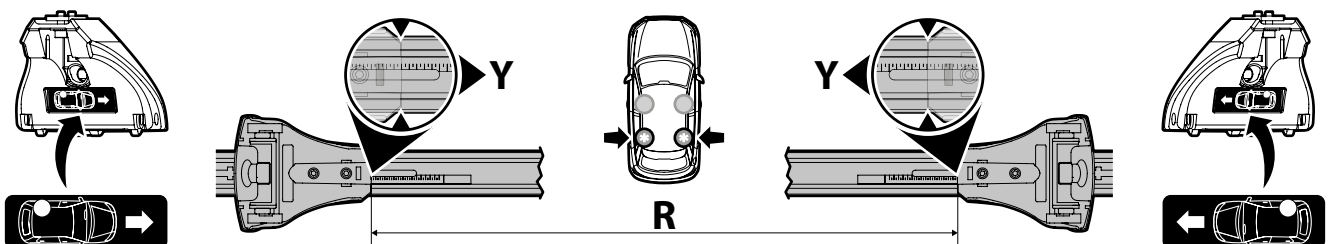

=

Art. N15075 **M**

A HELIO
ALLUMINIO
Aluminium

=

Art. **N21150**

3	PEUGEOT 308	5		2000	10/13 →	29-29,5 (F = 90,3cm)	25-25,5 (R = 86,3cm)	120cm
	PEUGEOT 308 SW (no profilo)			2000	05/14 →	29,5-30 (F = 90,8cm)	26,5-26 (R = 87,3cm)	120cm
						X	Y	