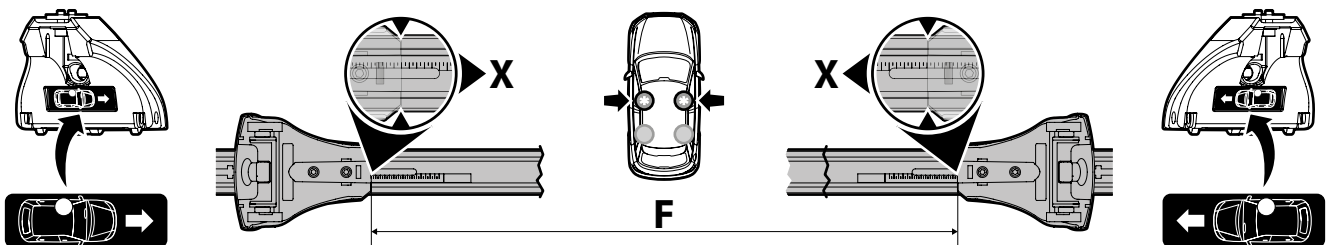

=

Art. N15075 **M**

A HELIO
ALLUMINIO
Aluminium

=

Art. **N21150**

3	PEUGEOT 308	5		2000	10/13 →	29-29,5 (F = 90,3cm)	25-25,5 (R = 86,3cm)	120cm
	PEUGEOT 308 SW (no profilo)			2000	05/14 →	29,5-30 (F = 90,8cm)	26,5-26 (R = 87,3cm)	120cm
						X	Y	