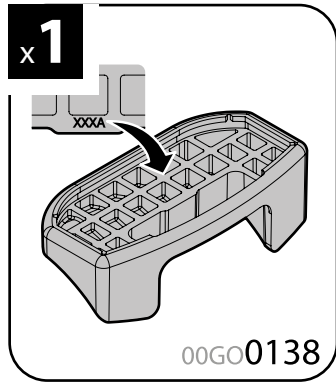

=

Art. N15075 **M**

A HELIO
ALLUMINIO
Aluminium

=

Art. **N21150**

3	PEUGEOT 308	5		2000	10/13 →	29-29,5 (F = 90,3cm)	25-25,5 (R = 86,3cm)	120cm
	PEUGEOT 308 SW (no profilo)			2000	05/14 →	29,5-30 (F = 90,8cm)	26,5-26 (R = 87,3cm)	120cm
						X	Y	