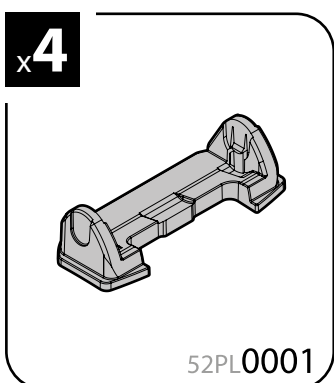

=

Art. N15075 **M**

A HELIO
ALLUMINIO
Aluminium

=

Art. **N21150**

3	PEUGEOT 308	5		2000	10/13 →	29-29,5 (F = 90,3cm)	25-25,5 (R = 86,3cm)	120cm
	PEUGEOT 308 SW (no profilo)			2000	05/14 →	29,5-30 (F = 90,8cm)	26,5-26 (R = 87,3cm)	120cm
						X	Y	