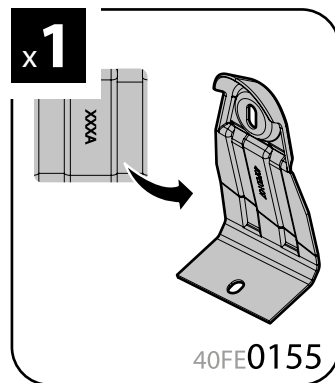

=

Art. N15075 **M**

A HELIO
ALLUMINIO
Aluminium

=

Art. **N21150**

3	PEUGEOT 308	5		2000	10/13 →	29-29,5 (F = 90,3cm)	25-25,5 (R = 86,3cm)	120cm
	PEUGEOT 308 SW (no profilo)			2000	05/14 →	29,5-30 (F = 90,8cm)	26,5-26 (R = 87,3cm)	120cm
						X	Y	