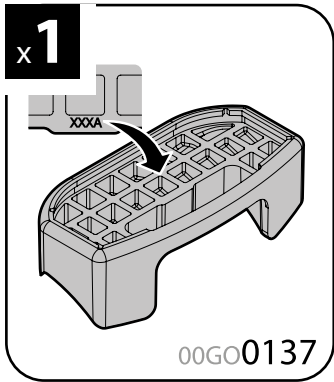

=

Art. N15075 **M**

A HELIO
ALLUMINIO
Aluminium

=

Art. **N21150**

3	PEUGEOT 308	5		2000	10/13 →	29-29,5 (F = 90,3cm)	25-25,5 (R = 86,3cm)	120cm
	PEUGEOT 308 SW (no profilo)			2000	05/14 →	29,5-30 (F = 90,8cm)	26,5-26 (R = 87,3cm)	120cm
						X	Y	