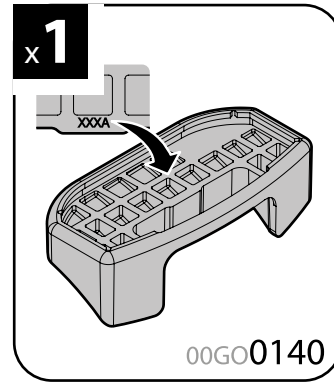

=

Art. N15075 **M**

A HELIO
ALLUMINIO
Aluminium

=

Art. **N21150**

3	PEUGEOT 308	5		2000	10/13 →	29-29,5 (F = 90,3cm)	25-25,5 (R = 86,3cm)	120cm
	PEUGEOT 308 SW (no profilo)			2000	05/14 →	29,5-30 (F = 90,8cm)	26,5-26 (R = 87,3cm)	120cm
						X	Y	