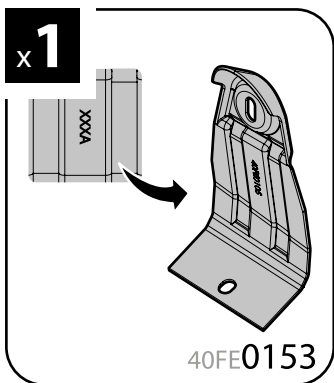

=

Art. N15075 **M**

A HELIO
ALLUMINIO
Aluminium

=

Art. **N21150**

3	PEUGEOT 308	5		2000	10/13 →	29-29,5 (F = 90,3cm)	25-25,5 (R = 86,3cm)	120cm
	PEUGEOT 308 SW (no profilo)			2000	05/14 →	29,5-30 (F = 90,8cm)	26,5-26 (R = 87,3cm)	120cm
						X	Y	