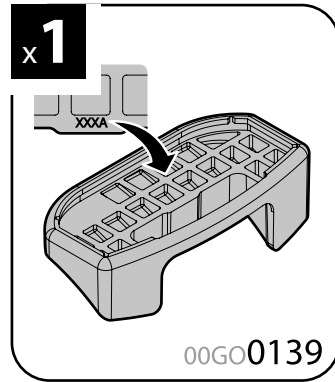

=

Art. N15075 **M**

A HELIO
ALLUMINIO
Aluminium

=

Art. **N21150**

3	PEUGEOT 308	5		2000	10/13 →	29-29,5 (F = 90,3cm)	25-25,5 (R = 86,3cm)	120cm
	PEUGEOT 308 SW (no profilo)			2000	05/14 →	29,5-30 (F = 90,8cm)	26,5-26 (R = 87,3cm)	120cm
						X	Y	