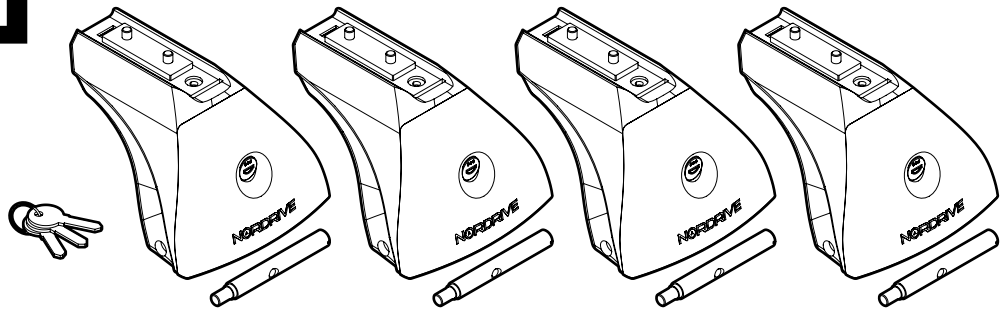

+

Art. N20001