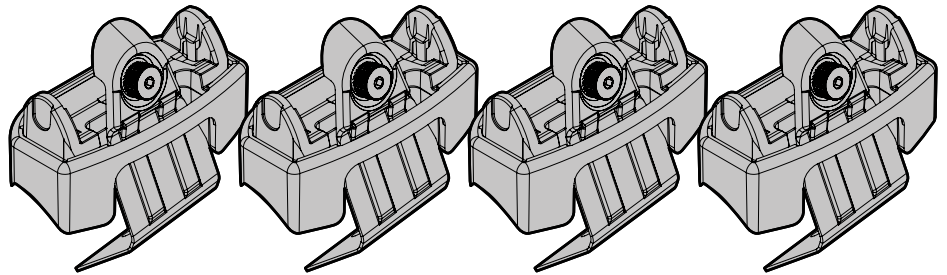

EVOS

NORDDRIVE

TRANSPORT SOLUTIONS

PEUGEOT
308

10/13 →

PEUGEOT
308 SW
(no profilo)

05/14 →

Art. N21150

+

Art. N20001

+

Art. N15020 **M**

A QUADRA
ACCIAIO
Steel

=

Art. N15025 **M**

A ALUMIA
ALLUMINIO
Aluminium

=

Art. N15075 **M**

A HELIO
ALLUMINIO
Aluminium

=

Art. **N21150**

3	PEUGEOT 308	5		2000	10/13 →	29-29,5 (F = 90,3cm)	25-25,5 (R = 86,3cm)	120cm
	PEUGEOT 308 SW (no profilo)			2000	05/14 →	29,5-30 (F = 90,8cm)	26,5-26 (R = 87,3cm)	120cm
						X	Y	