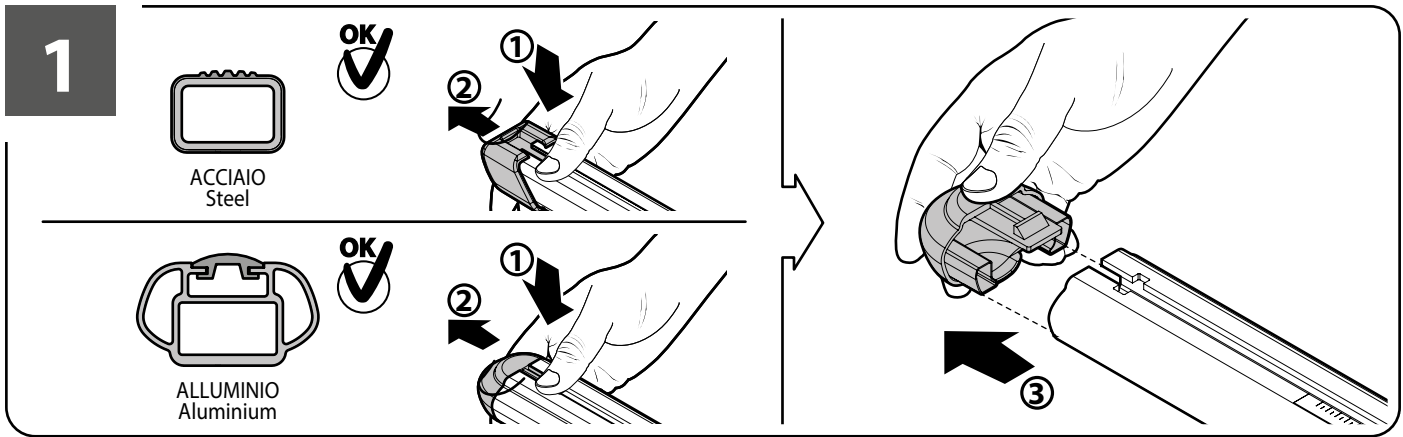

=

Art. N15075 **M**

A HELIO
ALLUMINIO
Aluminium

=

Art. **N21150**

3	PEUGEOT 308	5		2000	10/13 →	29-29,5 (F = 90,3cm)	25-25,5 (R = 86,3cm)	120cm
	PEUGEOT 308 SW (no profilo)			2000	05/14 →	29,5-30 (F = 90,8cm)	26,5-26 (R = 87,3cm)	120cm
						X	Y	