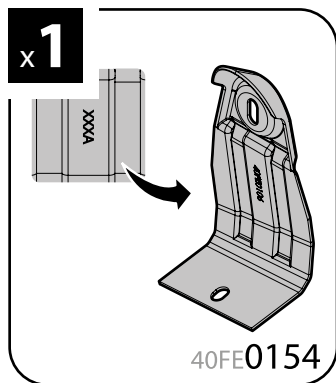

=

Art. N15075 **M**

A HELIO
ALLUMINIO
Aluminium

=

Art. **N21150**

3	PEUGEOT 308	5		2000	10/13 →	29-29,5 (F = 90,3cm)	25-25,5 (R = 86,3cm)	120cm
	PEUGEOT 308 SW (no profilo)			2000	05/14 →	29,5-30 (F = 90,8cm)	26,5-26 (R = 87,3cm)	120cm
						X	Y	