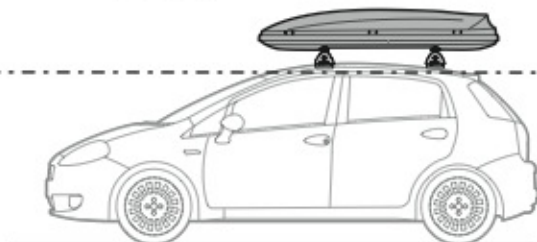

A

ALLUMINIO
Aluminium

 +  +  = max: **75kg**

5,5kg

max: **???**kg

Safety regulations

OPEL ADAM

2/13 →