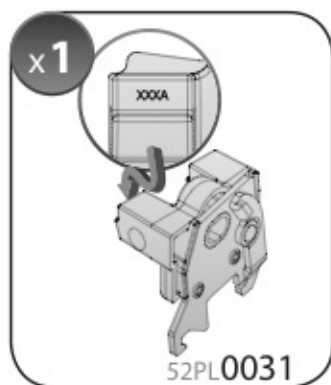

OPEL ADAM

2/13 →

Art. **N21154**