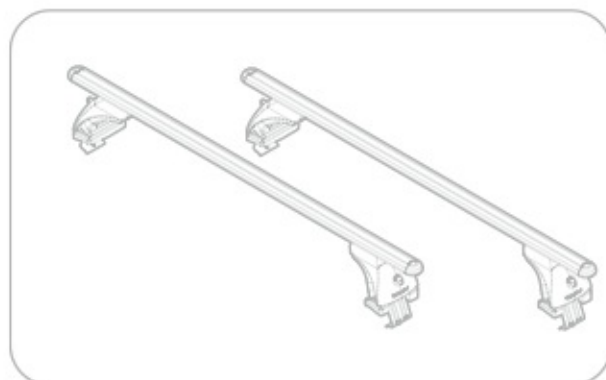

Art. **N21154**

C

Art. **N20001**

B

Art. **N15019**

A

ACCIAIO
Steel

Art. **N15024**

A

ALLUMINIO
Aluminium

 +  +  = max: **75kg**

5,5kg

max: **???**kg

Safety regulations

OPEL ADAM

2/13 →

Art. **N21154**

4

5

6

7

8

9

10