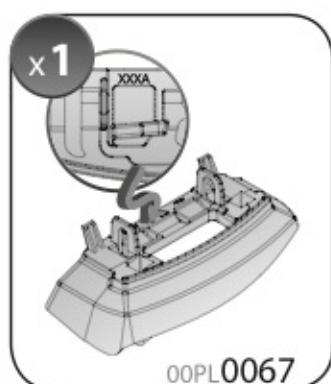

OPEL ADAM

2/13 →

Art. **N21154**