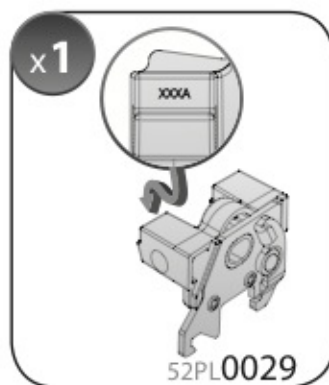

OPEL ADAM

2/13 →

Art. **N21154**