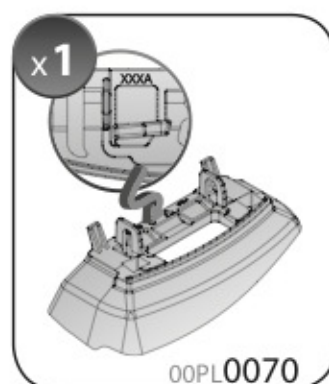

OPEL ADAM

2/13 →

Art. **N21154**