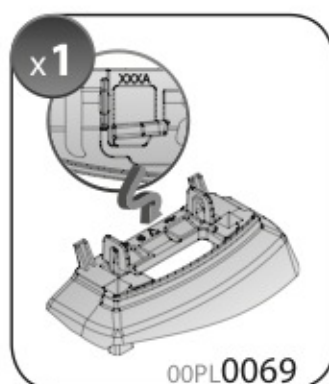

OPEL ADAM

2/13 →

Art. **N21154**