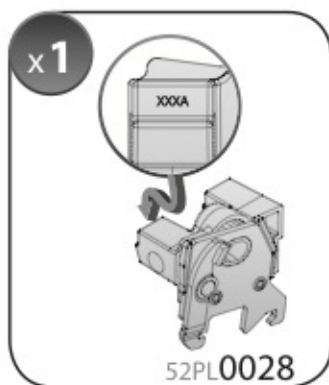

A

ALLUMINIO
Aluminium

 +  +  = max: **75kg**

5,5kg

max: **???**kg

Safety regulations

OPEL ADAM

2/13 →

Art. **N21154**

4

5

6

7

8

9

10