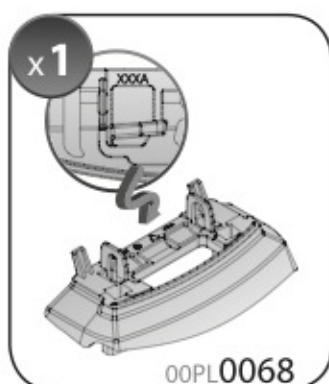

OPEL ADAM

2/13 →

Art. **N21154**