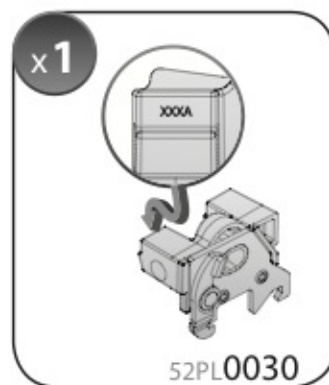

OPEL ADAM

2/13 →

Art. **N21154**