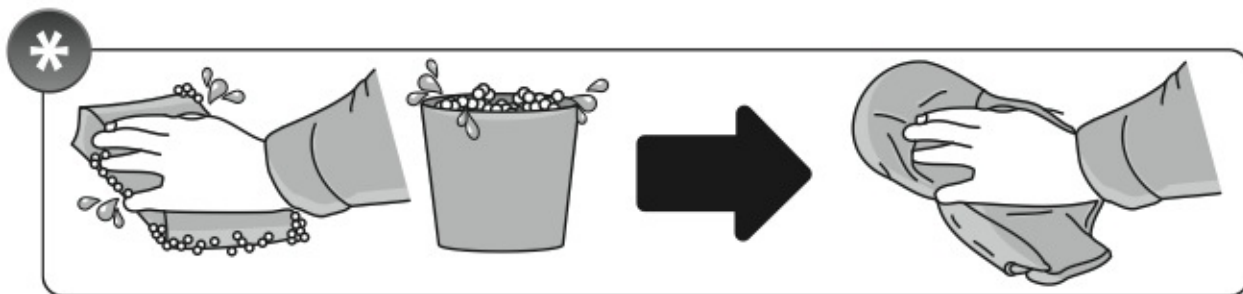

A

ALLUMINIO
Aluminium

 +  +  = max: **75kg**

5,5kg

max: **???**kg

Safety regulations

OPEL ADAM

2/13 →