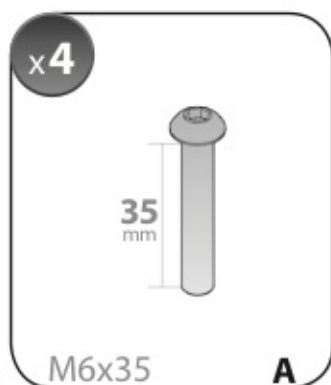

OPEL ADAM

2/13 →

Art. **N21154**