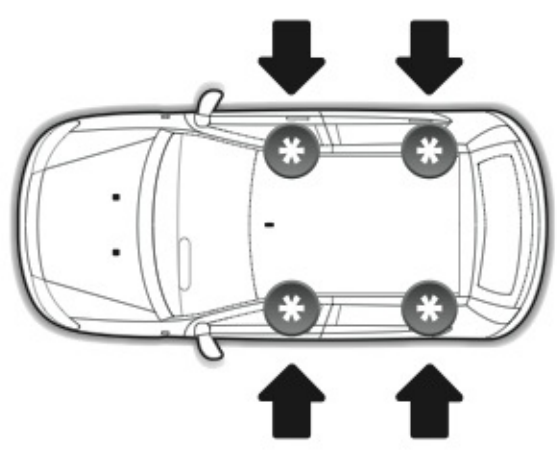

Art. **N15075 M**

A

ALLUMINIO
Aluminium

 +  +  = max: **75kg**

max: **???**kg

Safety Regulations

**CITROËN C4
AIRCROSS**
(no profilo)

 4/12➔