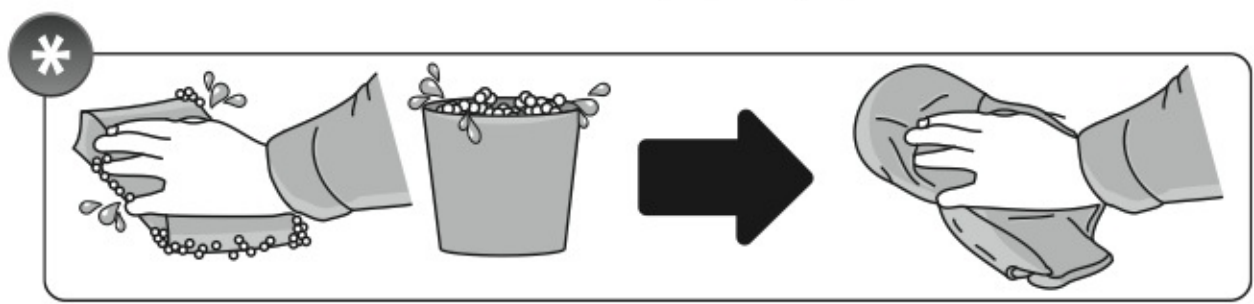

Art. **N15075 M**

A

ALLUMINIO
Aluminium

 +  +  = max: **75kg**

max: **???**kg

Safety Regulations

**CITROËN C4
AIRCROSS**
(no profilo)

 4/12➔