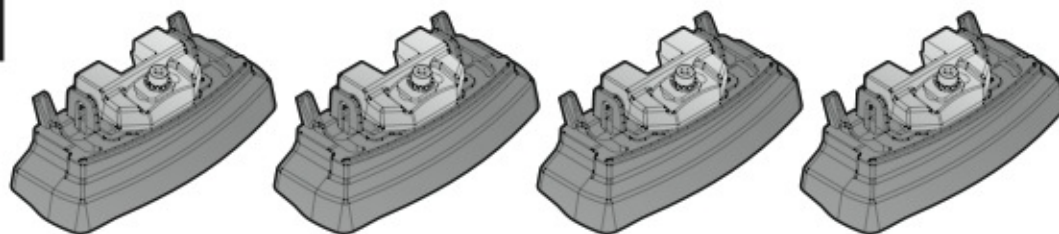

CITROËN C4 AIRCROSS
 (no profilo)

4/12 →

MITSUBISHI ASX
 (no profilo)

7/10 →

PEUGEOT 4008
 (no profilo)

4/12 →

Art. **N21155**

C

Art. **N15075 M**

A

ALLUMINIO
Aluminium

 +  +  = max: **75kg**

max: **???**kg

Safety Regulations

**CITROËN C4
AIRCROSS**
(no profilo)

 4/12➔