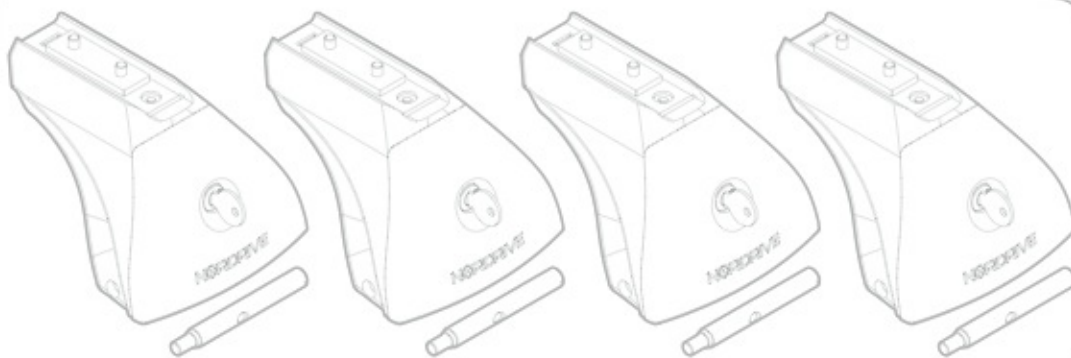

C

Art. **N20001**