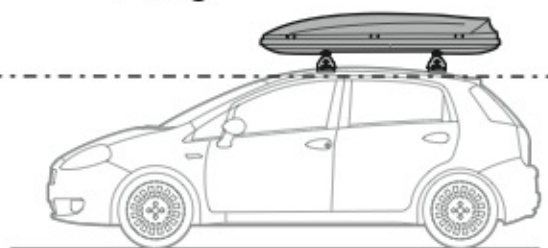

Art. **N15075 M**

A

ALLUMINIO
Aluminium

 +  +  = max: **75kg**

max: **???**kg

Safety Regulations

**CITROËN C4
AIRCROSS**
(no profilo)

 4/12➔