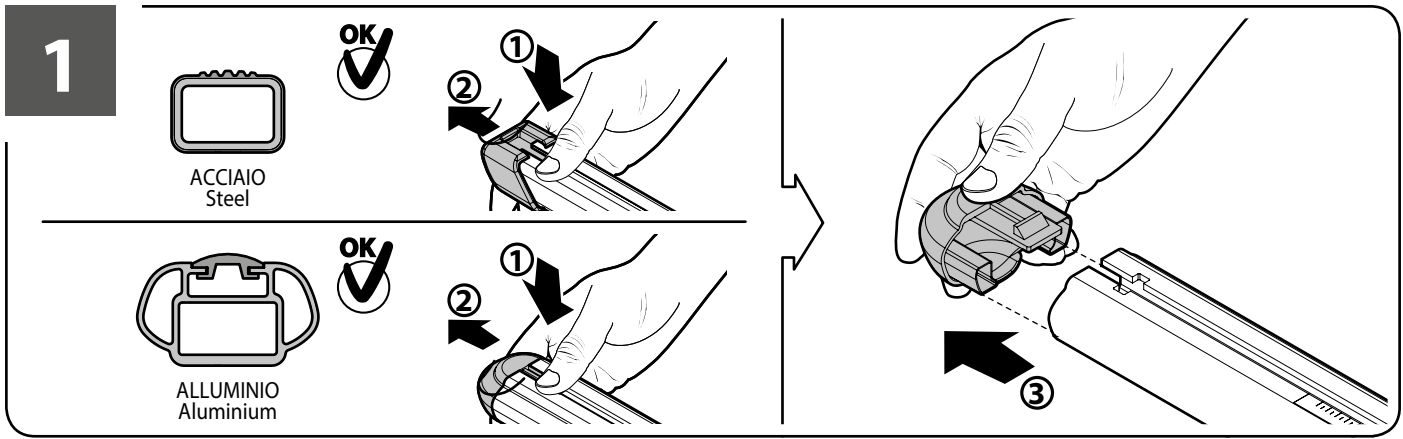

=

=

Art. **N21156**

3A	PEUGEOT 3008 (no tetto vetro)	05/09 → 09/16	33 (F = 94cm)	26 (R = 87cm)	120 cm
3B	PEUGEOT 5008 (no Allure, no tetto vetro)	11/09 → 01/16	33 (F = 94cm)	28 (R = 89cm)	127 cm
			X	Y	

4