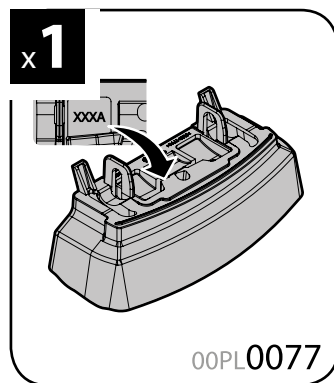

=

=

Art. **N21156**

3A	PEUGEOT 3008 (no tetto vetro)	05/09 → 09/16	33 (F = 94cm)	26 (R = 87cm)	120 cm
3B	PEUGEOT 5008 (no Allure, no tetto vetro)	11/09 → 01/16	33 (F = 94cm)	28 (R = 89cm)	127 cm
			X	Y	

4