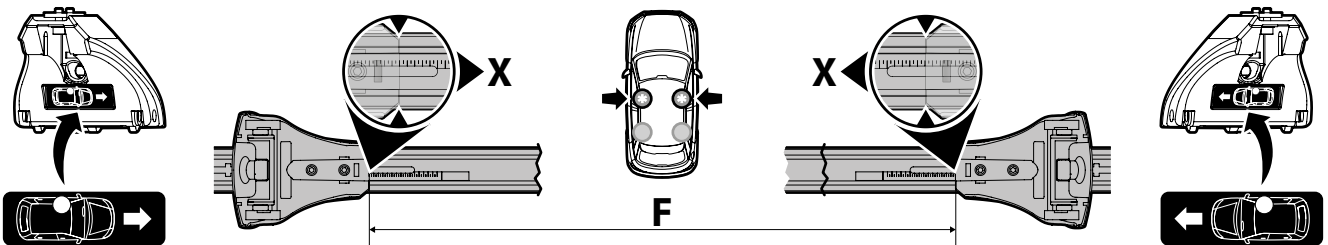

=

=

Art. **N21156**

3A	PEUGEOT 3008 (no tetto vetro)	05/09 → 09/16	33 (F = 94cm)	26 (R = 87cm)	120 cm
3B	PEUGEOT 5008 (no Allure, no tetto vetro)	11/09 → 01/16	33 (F = 94cm)	28 (R = 89cm)	127 cm
			X	Y	

4