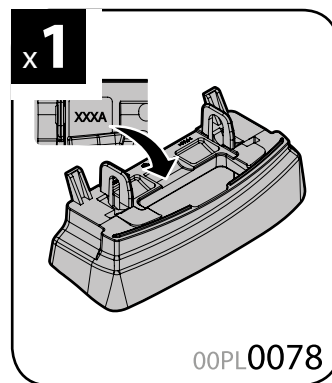

127cm

Art. **N15026** **L**

A **ALUMIA**
ALLUMINIO
Aluminium

127cm

Art. **N15076** **L**

A **HELIO**
ALLUMINIO
Aluminium

127cm

=

=

=

Art. **N21156**

3A	PEUGEOT 3008 (no tetto vetro)	05/09 → 09/16	33 (F = 94cm)	26 (R = 87cm)	120 cm
3B	PEUGEOT 5008 (no Allure, no tetto vetro)	11/09 → 01/16	33 (F = 94cm)	28 (R = 89cm)	127 cm
			X	Y	

4