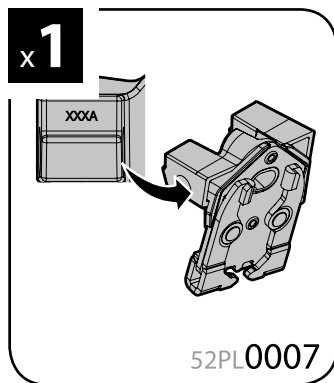

=

=

Art. **N21156**

3A	PEUGEOT 3008 (no tetto vetro)	05/09 → 09/16	33 (F = 94cm)	26 (R = 87cm)	120 cm
3B	PEUGEOT 5008 (no Allure, no tetto vetro)	11/09 → 01/16	33 (F = 94cm)	28 (R = 89cm)	127 cm
			X	Y	

4