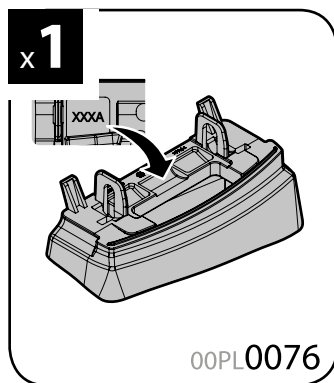

127cm

Art. **N15026** **L**

A **ALUMIA**
ALLUMINIO
Aluminium

127cm

Art. **N15076** **L**

A **HELIO**
ALLUMINIO
Aluminium

127cm

=

=

=

Art. **N21156**

3A	PEUGEOT 3008 (no tetto vetro)	05/09 → 09/16	33 (F = 94cm)	26 (R = 87cm)	120 cm
3B	PEUGEOT 5008 (no Allure, no tetto vetro)	11/09 → 01/16	33 (F = 94cm)	28 (R = 89cm)	127 cm
			X	Y	

4