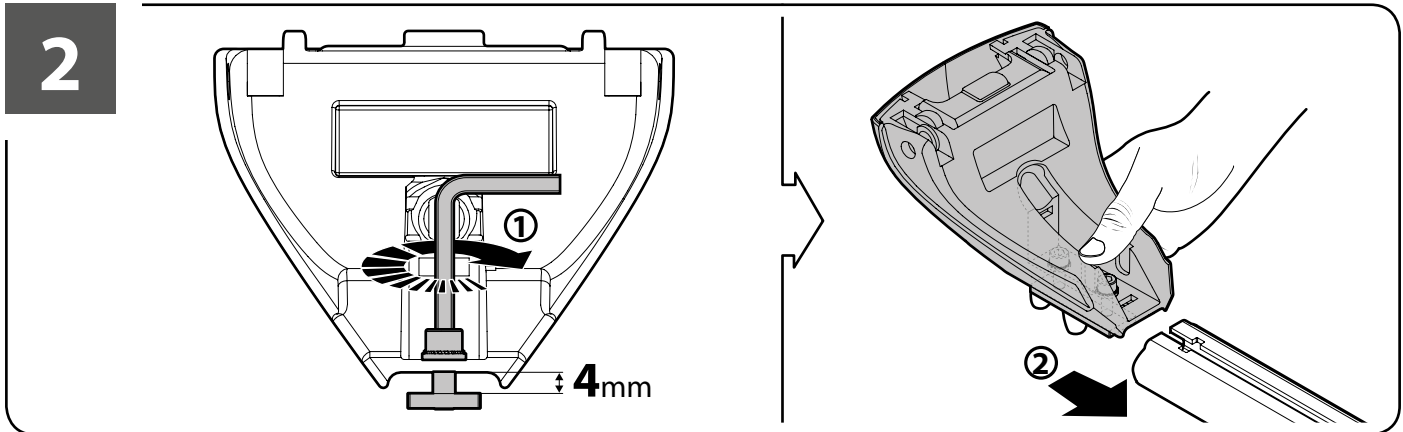

=

=

Art. **N21156**

3A	PEUGEOT 3008 (no tetto vetro)	05/09 → 09/16	33 (F = 94cm)	26 (R = 87cm)	120 cm
3B	PEUGEOT 5008 (no Allure, no tetto vetro)	11/09 → 01/16	33 (F = 94cm)	28 (R = 89cm)	127 cm
			X	Y	

4