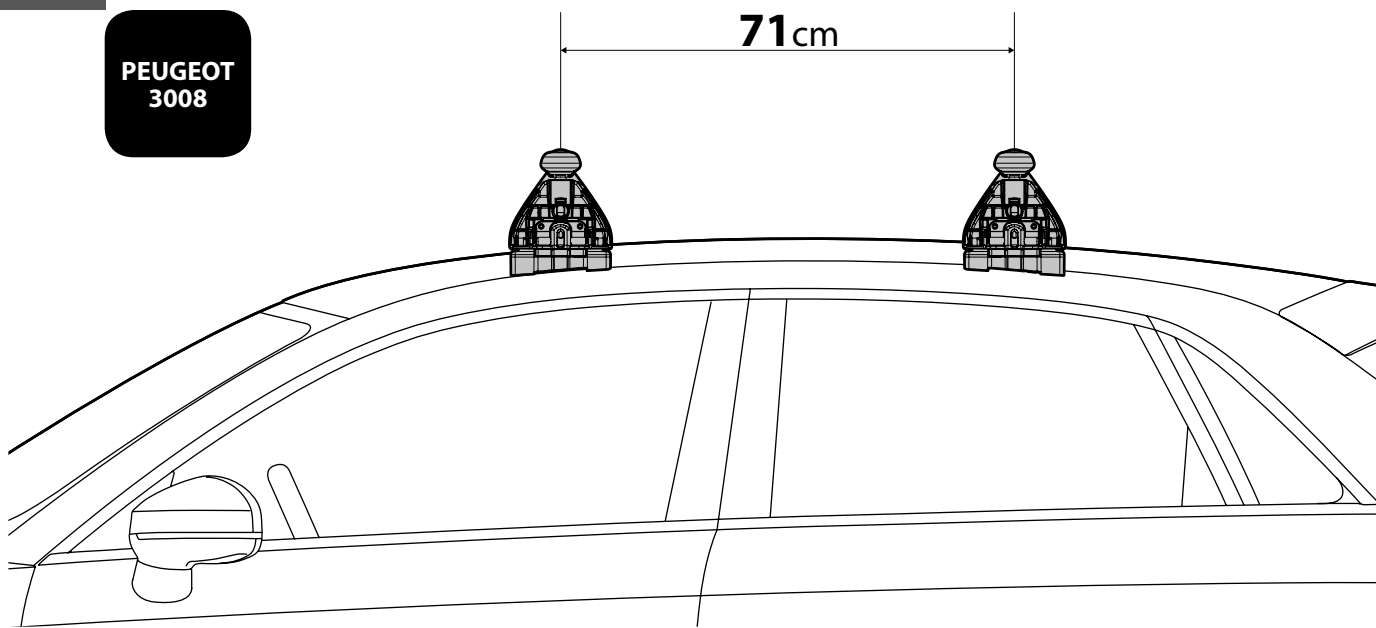

13A

PEUGEOT
3008

71cm