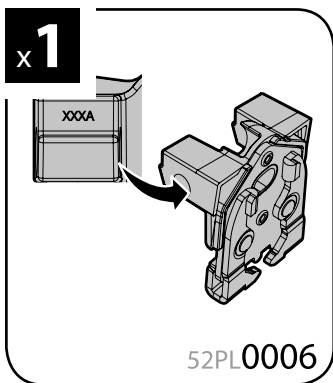

127cm

Art. **N15026** **L**

A **ALUMIA**
ALLUMINIO
Aluminium

127cm

Art. **N15076** **L**

A **HELIO**
ALLUMINIO
Aluminium

127cm

=

=

=

Art. **N21156**

3A	PEUGEOT 3008 (no tetto vetro)	05/09 → 09/16	33 (F = 94cm)	26 (R = 87cm)	120 cm
3B	PEUGEOT 5008 (no Allure, no tetto vetro)	11/09 → 01/16	33 (F = 94cm)	28 (R = 89cm)	127 cm
			X	Y	

4