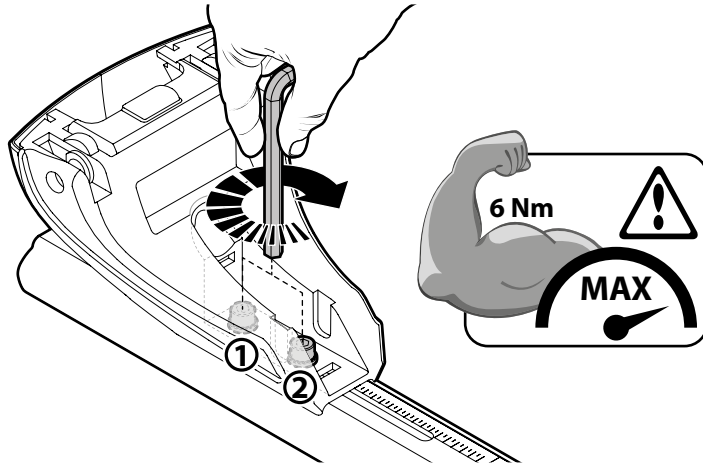

=

=

Art. **N21156**

3A	PEUGEOT 3008 (no tetto vetro)	05/09 → 09/16	33 (F = 94cm)	26 (R = 87cm)	120 cm
3B	PEUGEOT 5008 (no Allure, no tetto vetro)	11/09 → 01/16	33 (F = 94cm)	28 (R = 89cm)	127 cm
			X	Y	

4