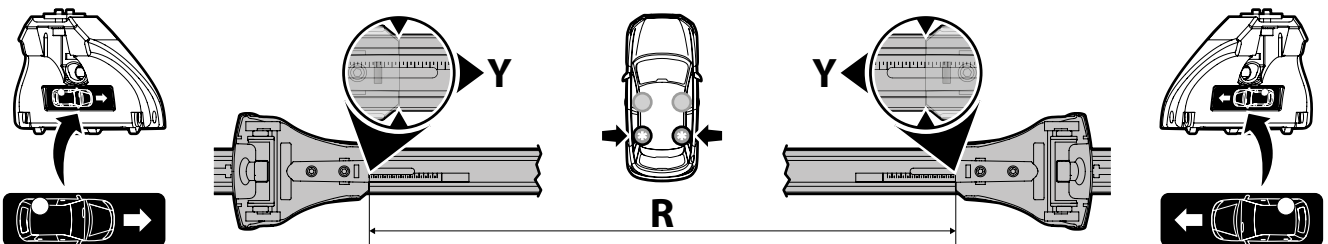

=

=

Art. **N21156**

3A	PEUGEOT 3008 (no tetto vetro)	05/09 → 09/16	33 (F = 94cm)	26 (R = 87cm)	120 cm
3B	PEUGEOT 5008 (no Allure, no tetto vetro)	11/09 → 01/16	33 (F = 94cm)	28 (R = 89cm)	127 cm
			X	Y	

4