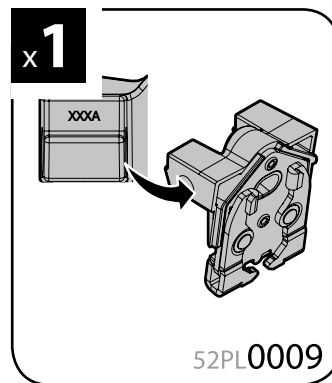

127cm

Art. **N15026** **L**

A **ALUMIA**
ALLUMINIO
Aluminium

127cm

Art. **N15076** **L**

A **HELIO**
ALLUMINIO
Aluminium

127cm

=

=

=

Art. **N21156**

3A	PEUGEOT 3008 (no tetto vetro)	05/09 → 09/16	33 (F = 94cm)	26 (R = 87cm)	120 cm
3B	PEUGEOT 5008 (no Allure, no tetto vetro)	11/09 → 01/16	33 (F = 94cm)	28 (R = 89cm)	127 cm
			X	Y	

4