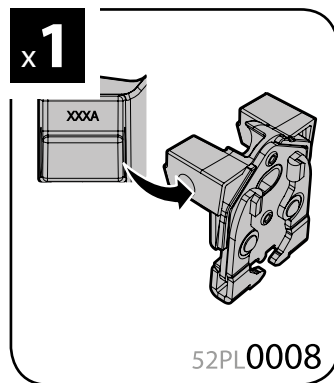

127cm

Art. **N15026** **L**

A **ALUMIA**
ALLUMINIO
Aluminium

127cm

Art. **N15076** **L**

A **HELIO**
ALLUMINIO
Aluminium

127cm

=

=

=

Art. **N21156**

3A	PEUGEOT 3008 (no tetto vetro)	05/09 → 09/16	33 (F = 94cm)	26 (R = 87cm)	120 cm
3B	PEUGEOT 5008 (no Allure, no tetto vetro)	11/09 → 01/16	33 (F = 94cm)	28 (R = 89cm)	127 cm
			X	Y	

4