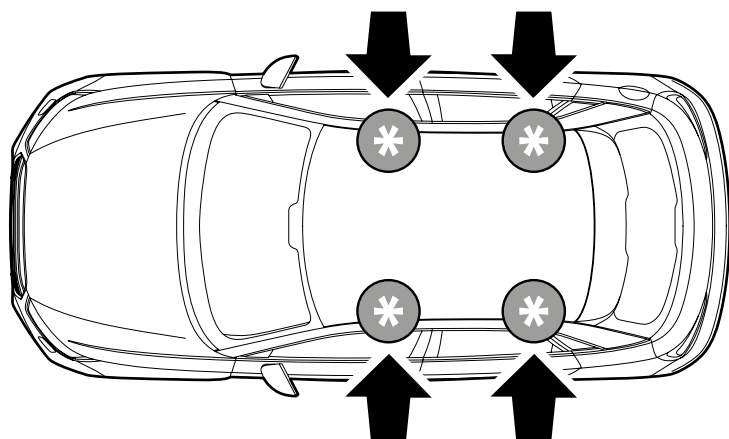

=

=

Art. **N21156**

3A	PEUGEOT 3008 (no tetto vetro)	05/09 → 09/16	33 (F = 94cm)	26 (R = 87cm)	120 cm
3B	PEUGEOT 5008 (no Allure, no tetto vetro)	11/09 → 01/16	33 (F = 94cm)	28 (R = 89cm)	127 cm
			X	Y	

4