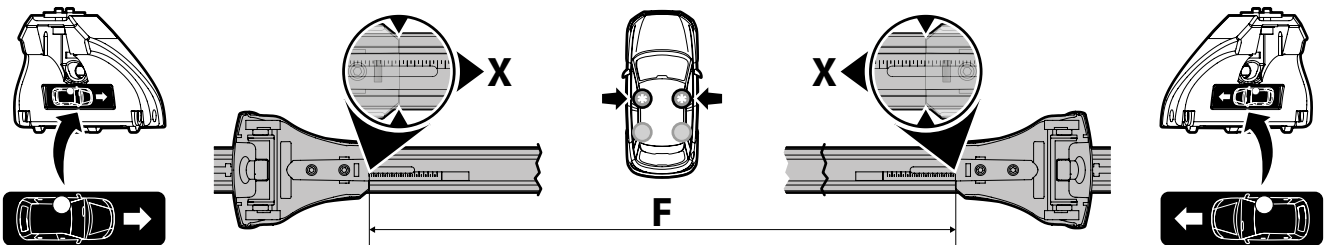

=

Art. N15026 

=

Art. N15076 

=

Art. **N21157**

3

CITROËN C4 PICASSO	06/13 → 05/18	39 (F = 100cm)	36 (R = 97cm)
CITROËN C4 GRAND PICASSO (no profilo)	10/13 → 05/18	39 (F = 100cm)	35 (R = 96cm)
CITROËN C4 SPACETOURER	06/18 →	39 (F = 100cm)	36 (R = 97cm)
CITROËN C4 GRAND SPACETOURER	10/18 →	39 (F = 100cm)	35 (R = 96cm)
		X	Y