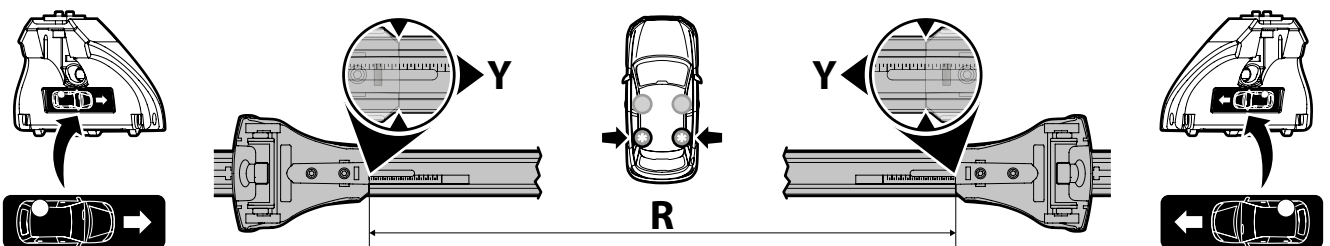

=

Art. N15026 

=

Art. N15076 

=

Art. **N21157**

3

CITROËN C4 PICASSO	06/13 → 05/18	39 (F = 100cm)	36 (R = 97cm)
CITROËN C4 GRAND PICASSO (no profilo)	10/13 → 05/18	39 (F = 100cm)	35 (R = 96cm)
CITROËN C4 SPACETOURER	06/18 →	39 (F = 100cm)	36 (R = 97cm)
CITROËN C4 GRAND SPACETOURER	10/18 →	39 (F = 100cm)	35 (R = 96cm)
		X	Y