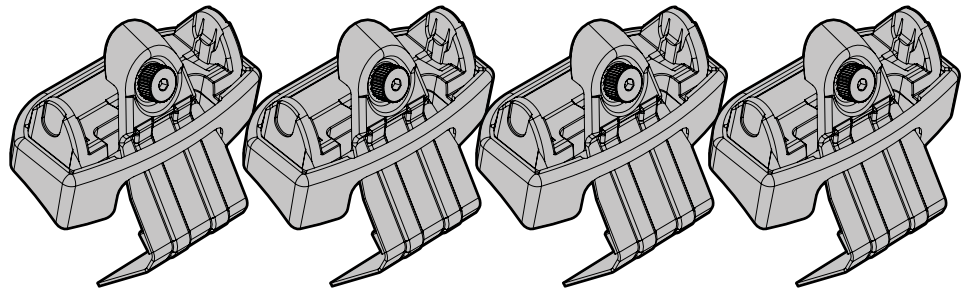

EVOS

NORDDRIVE®

TRANSPORT SOLUTIONS

CITROËN C4 PICASSO

06/13→05/18

CITROËN C4
GRAND PICASSO (no profilo)

10/13→05/18

CITROËN C4 SPACETOURER

06/18→

CITROËN C4
GRAND SPACETOURER
(no profilo)

06/18→

Art. N21157