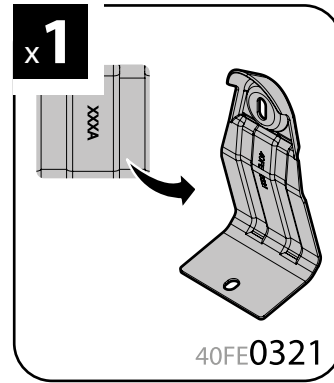

=

Art. N15026 

=

Art. N15076 

=

Art. **N21157**

3

CITROËN C4 PICASSO	06/13 → 05/18	39 (F = 100cm)	36 (R = 97cm)
CITROËN C4 GRAND PICASSO (no profilo)	10/13 → 05/18	39 (F = 100cm)	35 (R = 96cm)
CITROËN C4 SPACETOURER	06/18 →	39 (F = 100cm)	36 (R = 97cm)
CITROËN C4 GRAND SPACETOURER	10/18 →	39 (F = 100cm)	35 (R = 96cm)
		X	Y