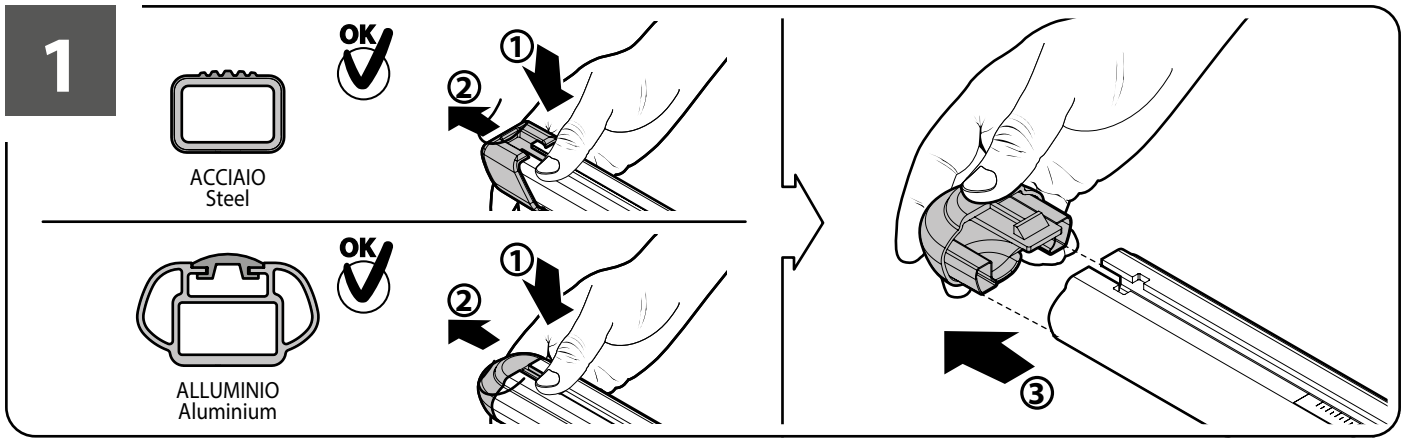

=

Art. N15026 

=

Art. N15076 

=

Art. **N21157**

3

CITROËN C4 PICASSO	06/13 → 05/18	39 (F = 100cm)	36 (R = 97cm)
CITROËN C4 GRAND PICASSO (no profilo)	10/13 → 05/18	39 (F = 100cm)	35 (R = 96cm)
CITROËN C4 SPACETOURER	06/18 →	39 (F = 100cm)	36 (R = 97cm)
CITROËN C4 GRAND SPACETOURER	10/18 →	39 (F = 100cm)	35 (R = 96cm)
		X	Y