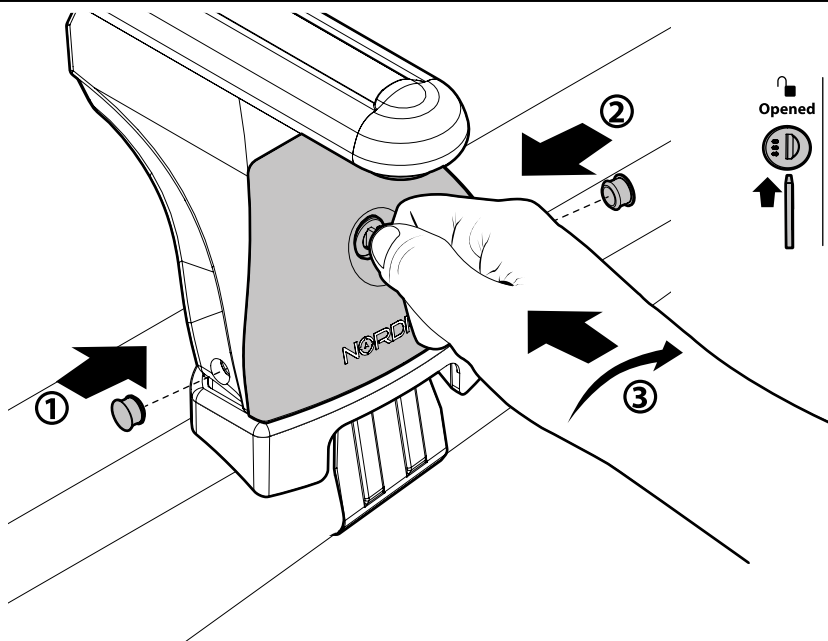

EVOS

- ① Lotto di produzione da comunicare per eventuali ricambi
- Ⓒ Production lot number to be communicated for any spare parts
- Ⓕ Lot de production à communiquer pour toute pièce de rechange
- Ⓓ Produktionscharge für eventuelle Ersatzteile
- Ⓔ Lote de producción a comunicar por cualquier repuesto

Lot.

NORDRIVE®
TRANSPORT SOLUTIONS

is a registered trade mark of

LAMPA S.p.A.

Via G. Rossa 53/55, 46019 Viadana (MN) ITALY

Tel. +39 0375 820700

UNI EN ISO 9001:2015 Certified Company

www.nordrive.it

www.lampa.it