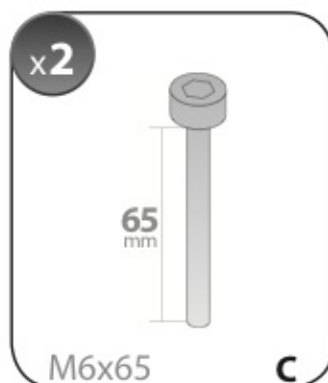

MERCEDES
CLASSE C

1/14 →

Art. **N21163**