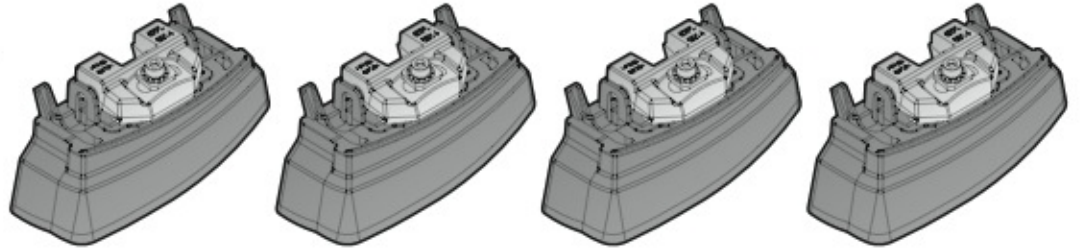

Art.
N21163