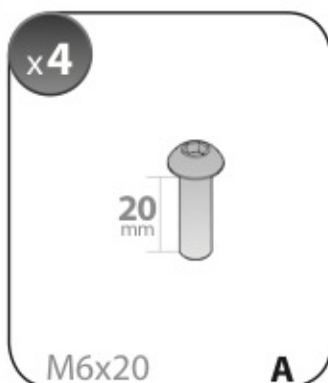

MERCEDES
CLASSE C

1/14 →

Art. **N21163**