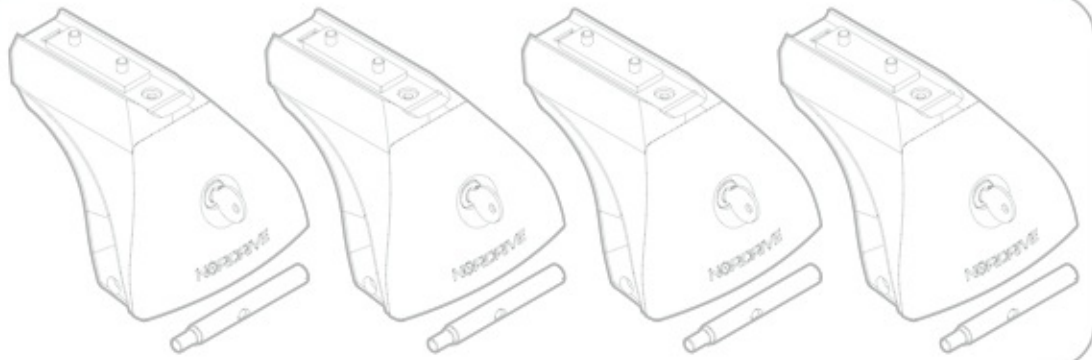

Art.
N21163

C

Art. **N20001**

B

Art. **N15019**

A

**ACCIAIO
Steel**

Art. **N15024**

A

**ALLUMINIO
Aluminium**

 +  +  = max: **75kg**

5,5kg

max: **???**kg

Safety Regulations

MERCEDES
CLASSE C

1/14 →