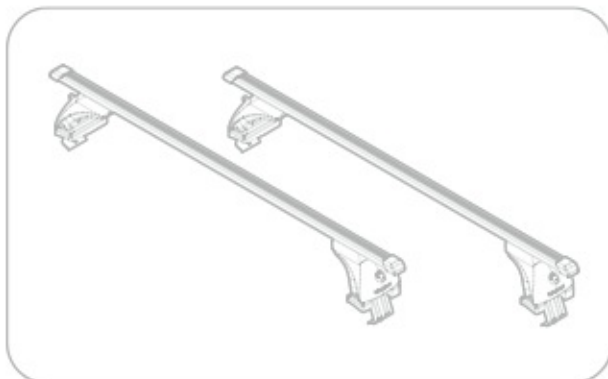

Art.
N21163

C

Art. **N20001**

B

Art. **N15019**

A

**ACCIAIO
Steel**

Art. **N15024**

A

**ALLUMINIO
Aluminium**

 +  +  = max: **75kg**

5,5kg

max: **???**kg

Safety Regulations

MERCEDES
CLASSE C

1/14 →