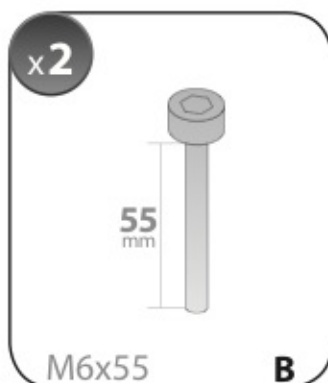

MERCEDES
CLASSE C

1/14 →

Art. **N21163**