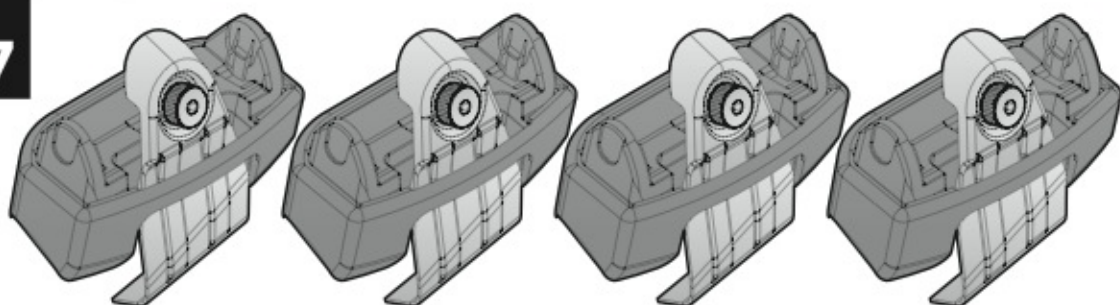

Art.
N21167