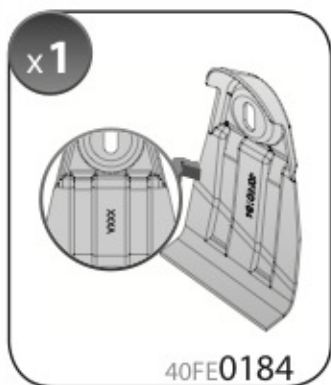

A

ALLUMINIO
Aluminium

max: ???kg

Safety Regulations

KIA PICANTO

5

5/11

Art. **N21167**