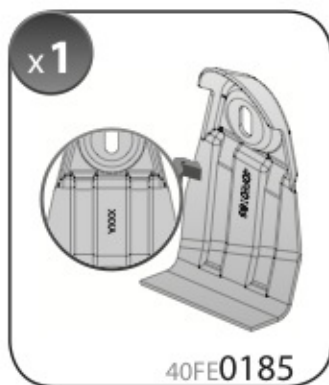

A

ALLUMINIO
Aluminium

max: ???kg

Safety Regulations

KIA PICANTO

5

5/11

Art. **N21167**