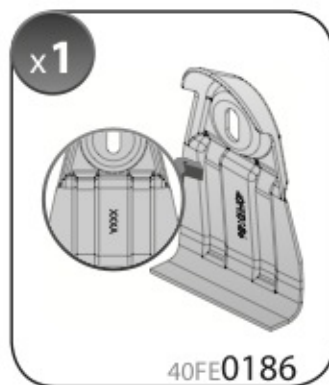

A

ALLUMINIO
Aluminium

max: ???kg

Safety Regulations

KIA PICANTO

5

5/11

Art. **N21167**