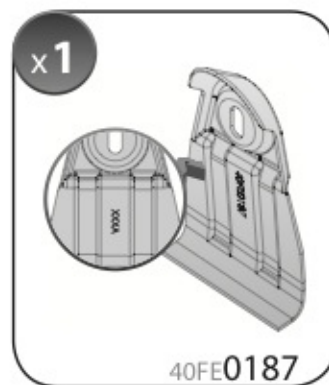

A

ALLUMINIO
Aluminium

max: ???kg

Safety Regulations

KIA PICANTO

5

5/11

Art. **N21167**