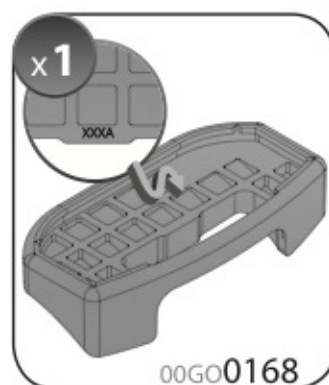

A

ALLUMINIO
Aluminium

max: ???kg

Safety Regulations

KIA PICANTO

5

5/11

Art. **N21167**