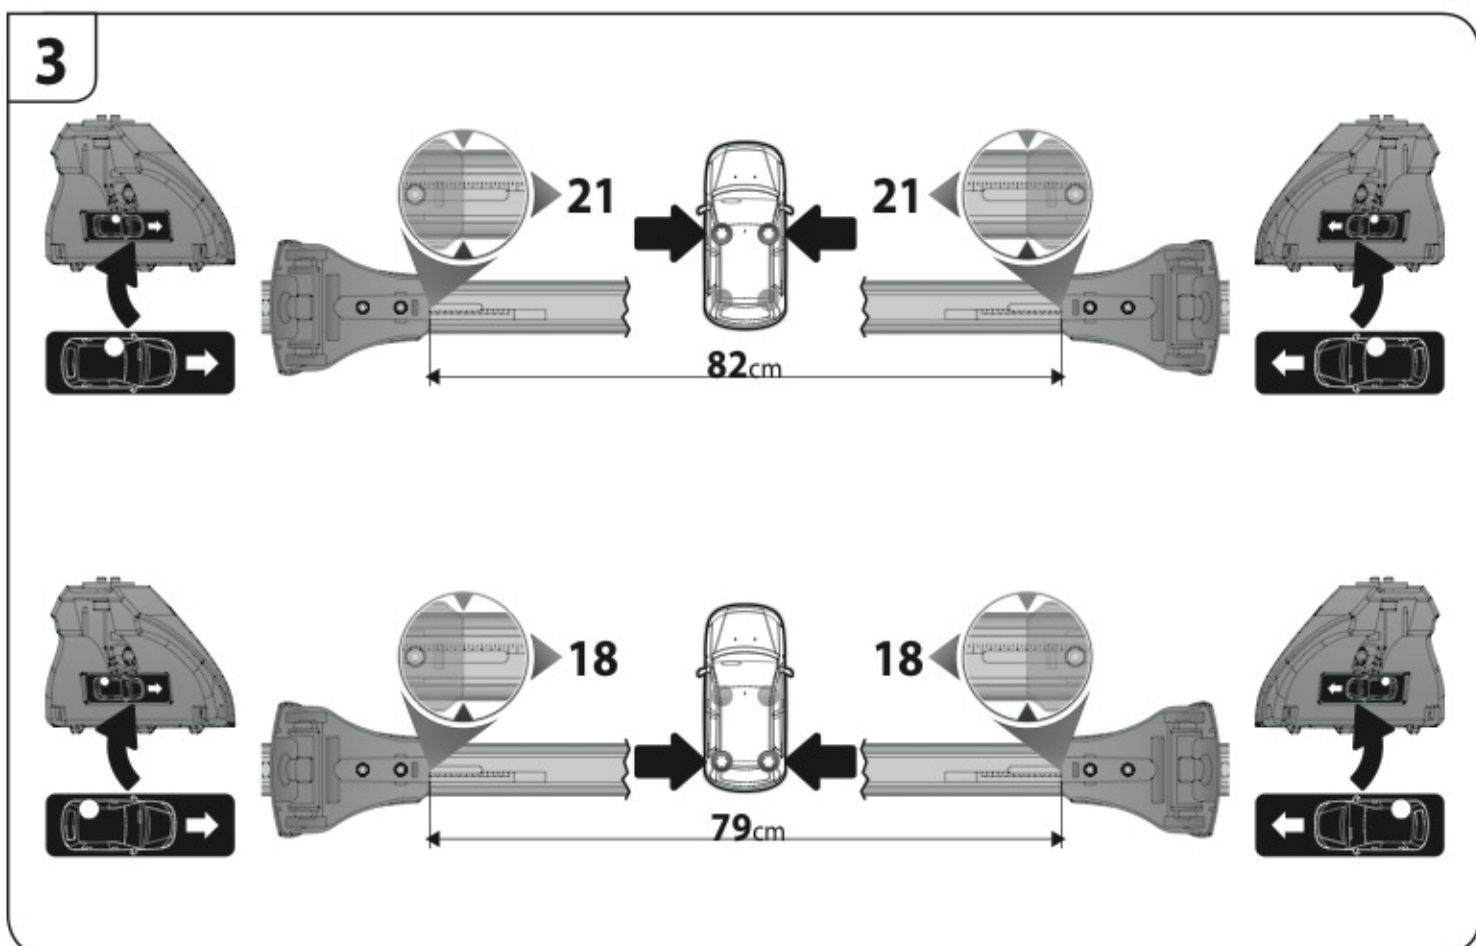

A

ALLUMINIO
Aluminium

max: ???kg

Safety Regulations

KIA PICANTO

5

5/11

Art. **N21167**