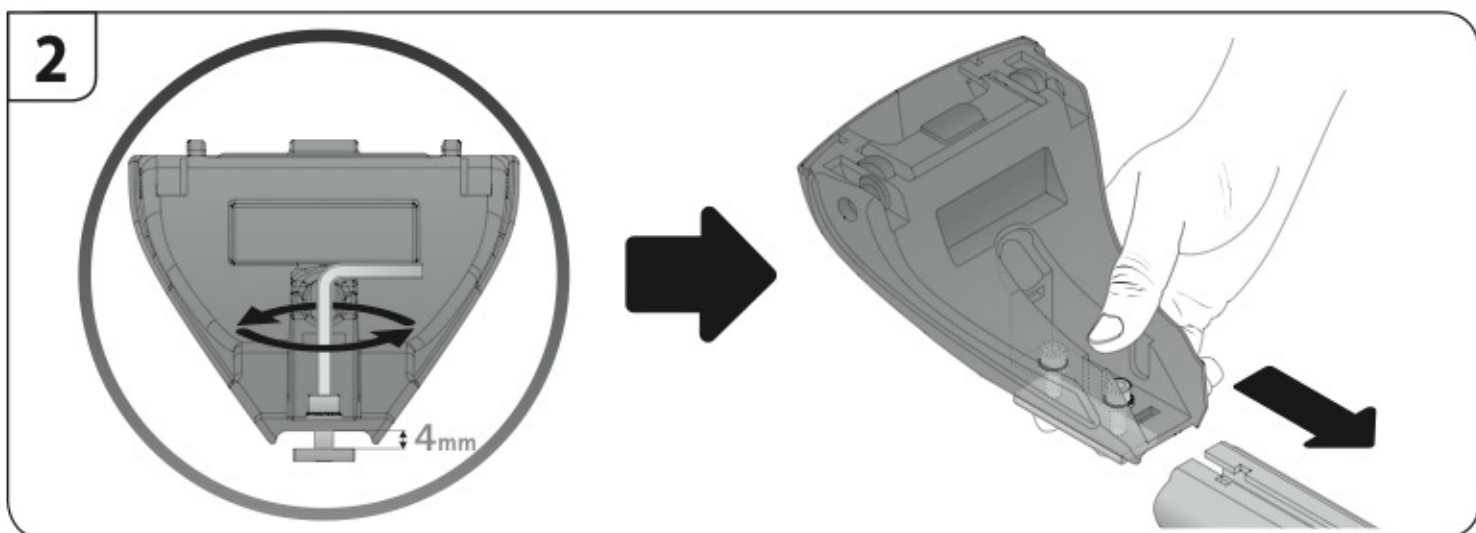

A

ALLUMINIO
Aluminium

max: ???kg

Safety Regulations

KIA PICANTO

5

5/11

Art. **N21167**