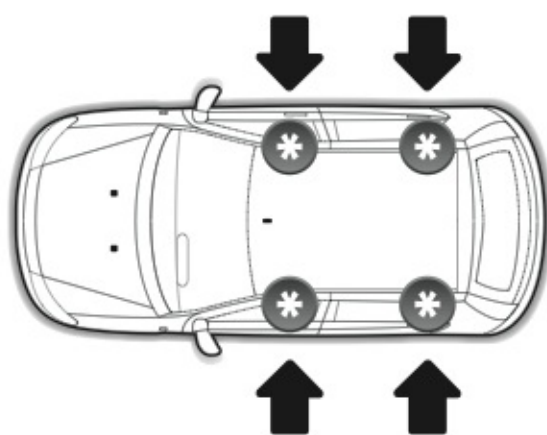

**A**

**ALLUMINIO**  
Aluminium

 +  +  = max: **50kg**  
5,5kg

max:  
**???**kg

Safety Regulations

CITROËN C1

PEUGEOT  
108

TOYOTA  
AYGO

5

6/14 →

Art. **N21169**

<b>3A</b>	<b>CITROËN C1 PEUGEOT 108</b>	5		6/14 →	<b>21</b> (F = 82cm)	<b>19,5</b> (R = 80,5cm)
<b>3B</b>	<b>TOYOTA AYGO</b>	5		6/14 →	<b>21</b> (F = 82cm)	<b>13</b> (R = 74cm)
					<b>X</b>	<b>Y</b>