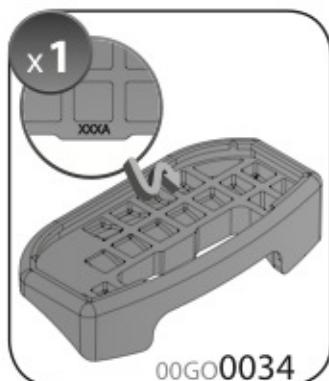

**A**

**ALLUMINIO**  
Aluminium

 +  +  = max: **50kg**  
5,5kg

max:  
**???**kg

Safety Regulations

CITROËN C1

PEUGEOT  
108

TOYOTA  
AYGO

5

6/14 →

Art. **N21169**

<b>3A</b>	<b>CITROËN C1 PEUGEOT 108</b>	5		6/14 →	<b>21</b> (F = 82cm)	<b>19,5</b> (R = 80,5cm)
<b>3B</b>	<b>TOYOTA AYGO</b>	5		6/14 →	<b>21</b> (F = 82cm)	<b>13</b> (R = 74cm)
					<b>X</b>	<b>Y</b>