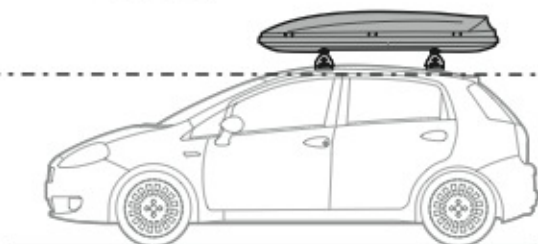

**A**

**ALLUMINIO**  
Aluminium

 +  +  = max: **50kg**  
5,5kg

max:  
**???**kg

Safety Regulations

CITROËN C1

PEUGEOT  
108

TOYOTA  
AYGO

5

6/14 →

Art. **N21169**

<b>3A</b>	<b>CITROËN C1 PEUGEOT 108</b>	5		6/14 →	<b>21</b> (F = 82cm)	<b>19,5</b> (R = 80,5cm)
<b>3B</b>	<b>TOYOTA AYGO</b>	5		6/14 →	<b>21</b> (F = 82cm)	<b>13</b> (R = 74cm)
					<b>X</b>	<b>Y</b>