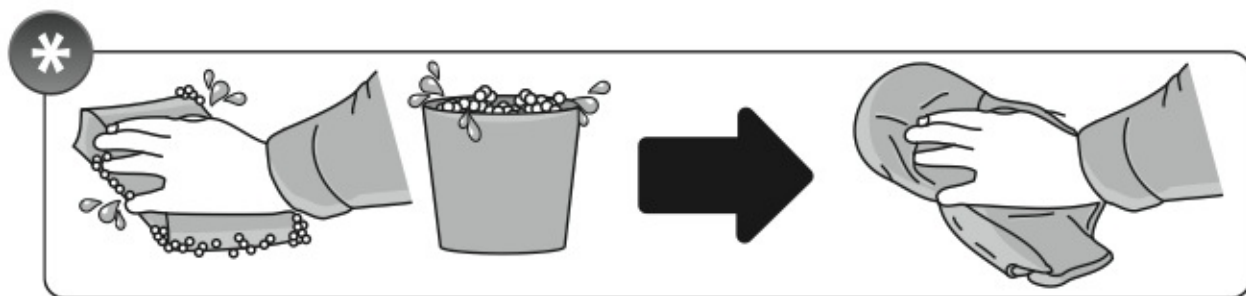

**A**

**ALLUMINIO**  
Aluminium

 +  +  = max: **50kg**  
5,5kg

max:  
**???**kg

Safety Regulations

CITROËN C1

PEUGEOT  
108

TOYOTA  
AYGO