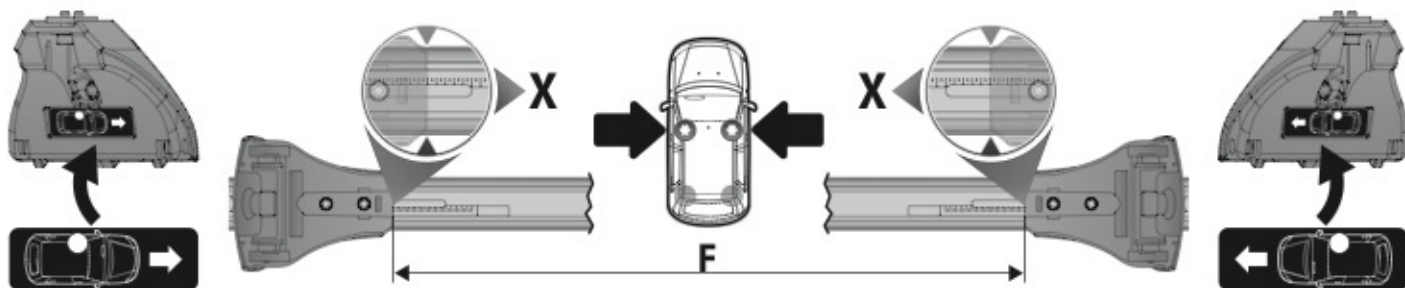

**A**

**ALLUMINIO**  
Aluminium

 +  +  = max: **50kg**  
5,5kg

max:  
**???**kg

Safety Regulations

CITROËN C1

PEUGEOT  
108

TOYOTA  
AYGO

5

6/14 →

Art. **N21169**

<b>3A</b>	<b>CITROËN C1 PEUGEOT 108</b>	5		6/14 →	<b>21</b> (F = 82cm)	<b>19,5</b> (R = 80,5cm)
<b>3B</b>	<b>TOYOTA AYGO</b>	5		6/14 →	<b>21</b> (F = 82cm)	<b>13</b> (R = 74cm)
					<b>X</b>	<b>Y</b>