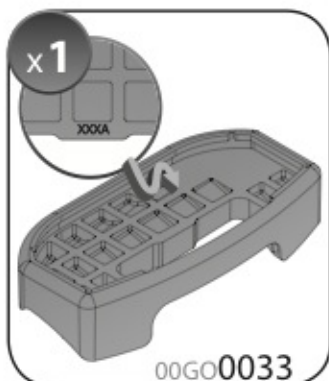

**A**

**ALLUMINIO**  
Aluminium

 +  +  = max: **50kg**  
5,5kg

max:  
**???**kg

Safety Regulations

CITROËN C1

PEUGEOT  
108

TOYOTA  
AYGO

5

6/14 →

Art. **N21169**

<b>3A</b>	<b>CITROËN C1 PEUGEOT 108</b>	5		6/14 →	<b>21</b> (F = 82cm)	<b>19,5</b> (R = 80,5cm)
<b>3B</b>	<b>TOYOTA AYGO</b>	5		6/14 →	<b>21</b> (F = 82cm)	<b>13</b> (R = 74cm)
					<b>X</b>	<b>Y</b>