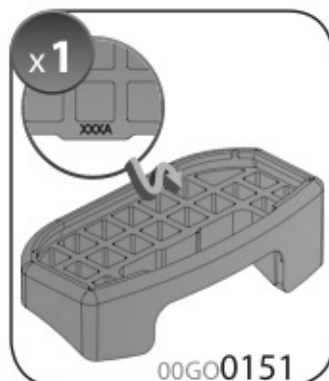

**A**

**ALLUMINIO**  
Aluminium

 +  +  = max: **50kg**  
5,5kg

max:  
**???**kg

Safety Regulations

CITROËN C1

PEUGEOT  
108

TOYOTA  
AYGO

5

6/14 →

Art. **N21169**

<b>3A</b>	<b>CITROËN C1 PEUGEOT 108</b>	5		6/14 →	<b>21</b> (F = 82cm)	<b>19,5</b> (R = 80,5cm)
<b>3B</b>	<b>TOYOTA AYGO</b>	5		6/14 →	<b>21</b> (F = 82cm)	<b>13</b> (R = 74cm)
					<b>X</b>	<b>Y</b>