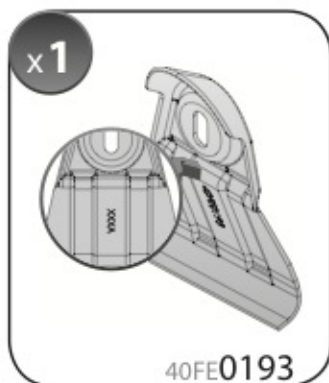

**A**

**ALLUMINIO**  
Aluminium

 +  +  = max: **50kg**  
5,5kg

max:  
**???**kg

Safety Regulations

CITROËN C1

PEUGEOT  
108

TOYOTA  
AYGO

5

6/14 →

Art. **N21169**

<b>3A</b>	<b>CITROËN C1 PEUGEOT 108</b>	5		6/14 →	<b>21</b> (F = 82cm)	<b>19,5</b> (R = 80,5cm)
<b>3B</b>	<b>TOYOTA AYGO</b>	5		6/14 →	<b>21</b> (F = 82cm)	<b>13</b> (R = 74cm)
					<b>X</b>	<b>Y</b>