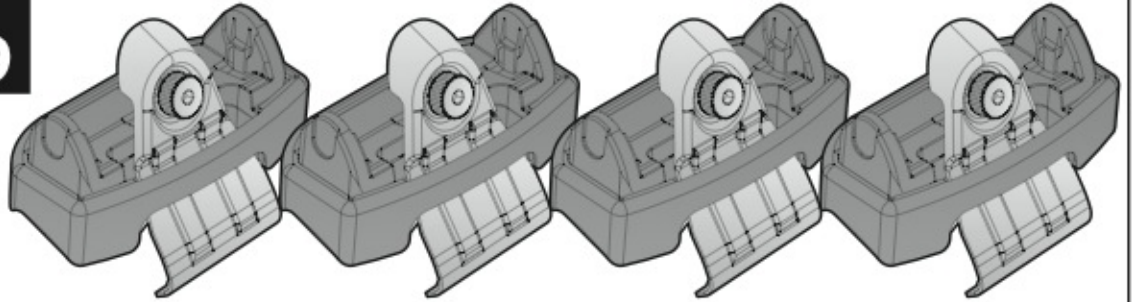

Art.
N21169