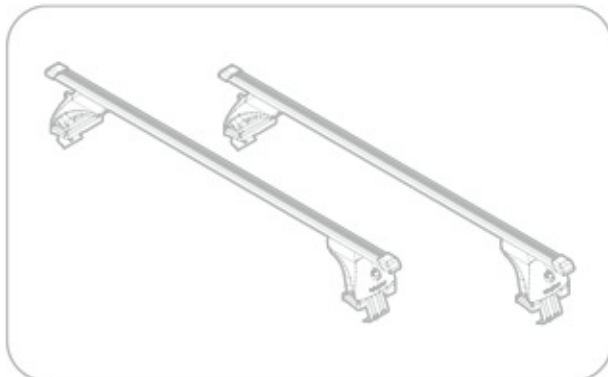

Art.  
**N21169**

**C**

Art. **N20001**

**B**

Art. **N15019**

**A**

**ACCIAIO**  
Steel

Art. **N15024**

**A**

**ALLUMINIO**  
Aluminium

 +  +  = max: **50kg**  
5,5kg

max:  
**???**kg

Safety Regulations

CITROËN C1

PEUGEOT  
108

TOYOTA  
AYGO

5

6/14 →

Art. **N21169**

<b>3A</b>	<b>CITROËN C1 PEUGEOT 108</b>	5		6/14 →	<b>21</b> (F = 82cm)	<b>19,5</b> (R = 80,5cm)
<b>3B</b>	<b>TOYOTA AYGO</b>	5		6/14 →	<b>21</b> (F = 82cm)	<b>13</b> (R = 74cm)
					<b>X</b>	<b>Y</b>