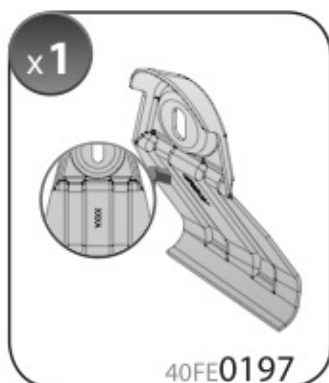

**A**

**ALLUMINIO**  
Aluminium

 +  +  = max: **50kg**  
5,5kg

max:  
**???**kg

Safety Regulations

CITROËN C1

PEUGEOT  
108

TOYOTA  
AYGO

5

6/14 →

Art. **N21169**

<b>3A</b>	<b>CITROËN C1 PEUGEOT 108</b>	5		6/14 →	<b>21</b> (F = 82cm)	<b>19,5</b> (R = 80,5cm)
<b>3B</b>	<b>TOYOTA AYGO</b>	5		6/14 →	<b>21</b> (F = 82cm)	<b>13</b> (R = 74cm)
					<b>X</b>	<b>Y</b>