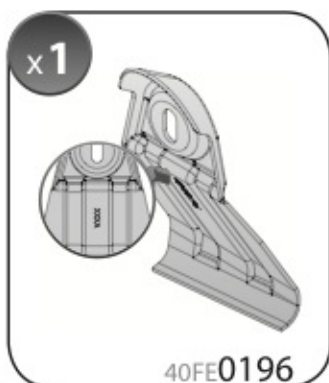

**A**

**ALLUMINIO**  
Aluminium

 +  +  = max: **50kg**  
5,5kg

max:  
**???**kg

Safety Regulations

CITROËN C1

PEUGEOT  
108

TOYOTA  
AYGO

5

6/14 →

Art. **N21169**

<b>3A</b>	<b>CITROËN C1 PEUGEOT 108</b>	5		6/14 →	<b>21</b> (F = 82cm)	<b>19,5</b> (R = 80,5cm)
<b>3B</b>	<b>TOYOTA AYGO</b>	5		6/14 →	<b>21</b> (F = 82cm)	<b>13</b> (R = 74cm)
					<b>X</b>	<b>Y</b>