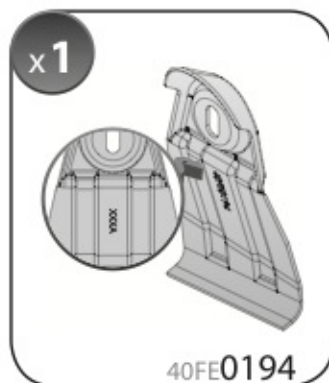

**A**

**ALLUMINIO**  
Aluminium

 +  +  = max: **50kg**  
5,5kg

max:  
**???**kg

Safety Regulations

CITROËN C1

PEUGEOT  
108

TOYOTA  
AYGO

5

6/14 →

Art. **N21169**

<b>3A</b>	<b>CITROËN C1 PEUGEOT 108</b>	5		6/14 →	<b>21</b> (F = 82cm)	<b>19,5</b> (R = 80,5cm)
<b>3B</b>	<b>TOYOTA AYGO</b>	5		6/14 →	<b>21</b> (F = 82cm)	<b>13</b> (R = 74cm)
					<b>X</b>	<b>Y</b>