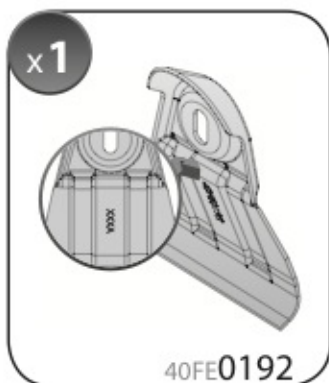

**A**

**ALLUMINIO**  
Aluminium

 +  +  = max: **50kg**  
5,5kg

max:  
**???**kg

Safety Regulations

CITROËN C1

PEUGEOT  
108

TOYOTA  
AYGO

5

6/14 →

Art. **N21169**

<b>3A</b>	<b>CITROËN C1 PEUGEOT 108</b>	5		6/14 →	<b>21</b> (F = 82cm)	<b>19,5</b> (R = 80,5cm)
<b>3B</b>	<b>TOYOTA AYGO</b>	5		6/14 →	<b>21</b> (F = 82cm)	<b>13</b> (R = 74cm)
					<b>X</b>	<b>Y</b>