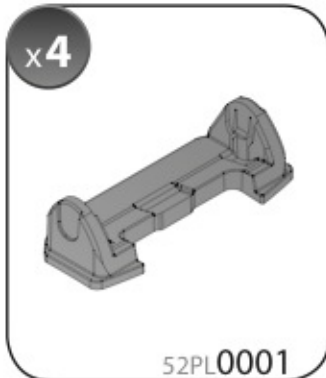

**A**

**ALLUMINIO**  
Aluminium

 +  +  = max: **50kg**  
5,5kg

max:  
**???**kg

Safety Regulations

CITROËN C1

PEUGEOT  
108

TOYOTA  
AYGO

5

6/14 →

Art. **N21169**

<b>3A</b>	<b>CITROËN C1 PEUGEOT 108</b>	5		6/14 →	<b>21</b> (F = 82cm)	<b>19,5</b> (R = 80,5cm)
<b>3B</b>	<b>TOYOTA AYGO</b>	5		6/14 →	<b>21</b> (F = 82cm)	<b>13</b> (R = 74cm)
					<b>X</b>	<b>Y</b>