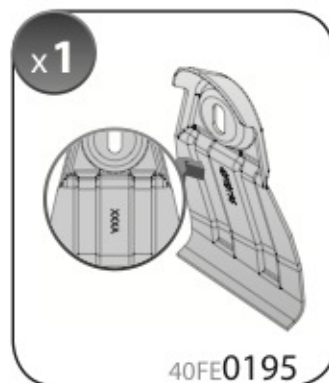

**A**

**ALLUMINIO**  
Aluminium

 +  +  = max: **50kg**  
5,5kg

max:  
**???**kg

Safety Regulations

CITROËN C1

PEUGEOT  
108

TOYOTA  
AYGO

5

6/14 →

Art. **N21169**

<b>3A</b>	<b>CITROËN C1 PEUGEOT 108</b>	5		6/14 →	<b>21</b> (F = 82cm)	<b>19,5</b> (R = 80,5cm)
<b>3B</b>	<b>TOYOTA AYGO</b>	5		6/14 →	<b>21</b> (F = 82cm)	<b>13</b> (R = 74cm)
					<b>X</b>	<b>Y</b>