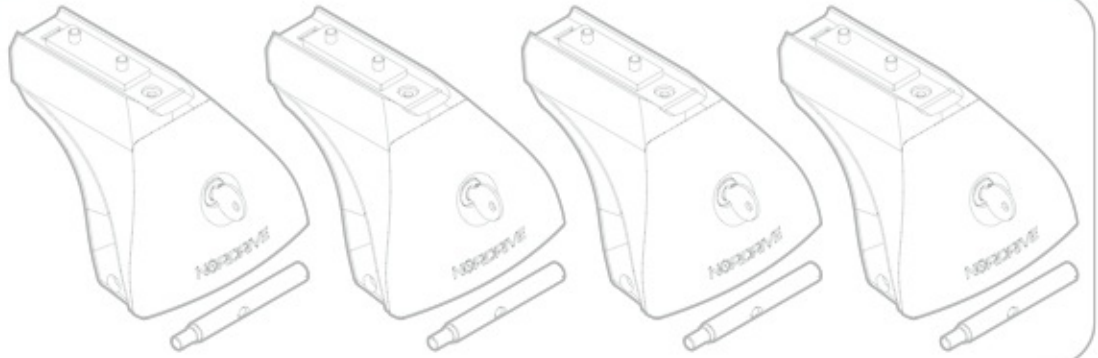

Art.  
**N21169**

**C**

Art. **N20001**

**B**

Art. **N15019**

**A**

**ACCIAIO**  
Steel

Art. **N15024**

**A**

**ALLUMINIO**  
Aluminium

 +  +  = max: **50kg**  
5,5kg

max:  
**???**kg

Safety Regulations

CITROËN C1

PEUGEOT  
108

TOYOTA  
AYGO

5

6/14 →

Art. **N21169**

<b>3A</b>	<b>CITROËN C1 PEUGEOT 108</b>	5		6/14 →	<b>21</b> (F = 82cm)	<b>19,5</b> (R = 80,5cm)
<b>3B</b>	<b>TOYOTA AYGO</b>	5		6/14 →	<b>21</b> (F = 82cm)	<b>13</b> (R = 74cm)
					<b>X</b>	<b>Y</b>