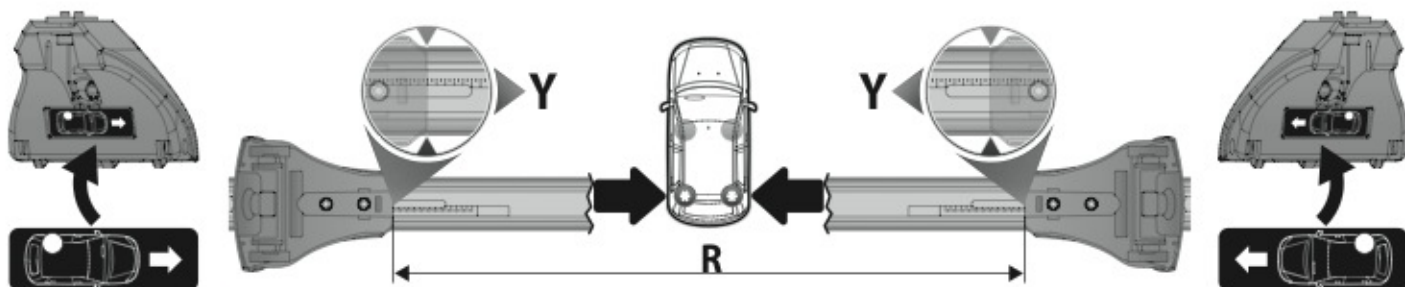

**A**

**ALLUMINIO**  
Aluminium

 +  +  = max: **50kg**  
5,5kg

max:  
**???**kg

Safety Regulations

CITROËN C1

PEUGEOT  
108

TOYOTA  
AYGO

5

6/14 →

Art. **N21169**

<b>3A</b>	<b>CITROËN C1 PEUGEOT 108</b>	5		6/14 →	<b>21</b> (F = 82cm)	<b>19,5</b> (R = 80,5cm)
<b>3B</b>	<b>TOYOTA AYGO</b>	5		6/14 →	<b>21</b> (F = 82cm)	<b>13</b> (R = 74cm)
					<b>X</b>	<b>Y</b>