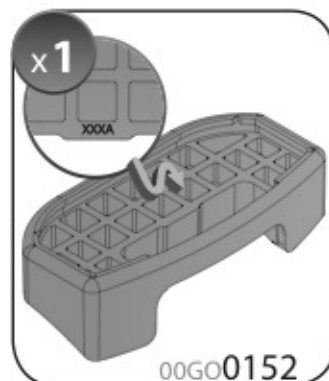

**A**

**ALLUMINIO**  
Aluminium

 +  +  = max: **50kg**  
5,5kg

max:  
**???**kg

Safety Regulations

CITROËN C1

PEUGEOT  
108

TOYOTA  
AYGO

5

6/14 →

Art. **N21169**

<b>3A</b>	<b>CITROËN C1 PEUGEOT 108</b>	5		6/14 →	<b>21</b> (F = 82cm)	<b>19,5</b> (R = 80,5cm)
<b>3B</b>	<b>TOYOTA AYGO</b>	5		6/14 →	<b>21</b> (F = 82cm)	<b>13</b> (R = 74cm)
					<b>X</b>	<b>Y</b>