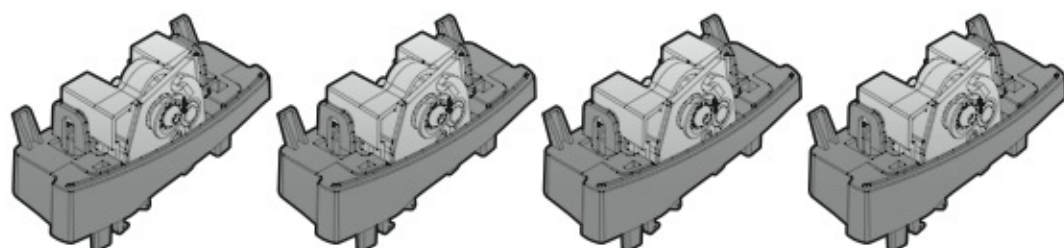

**OPEL
CORSA**

12/14 →
9/06 → 11/14

Art.
N21170