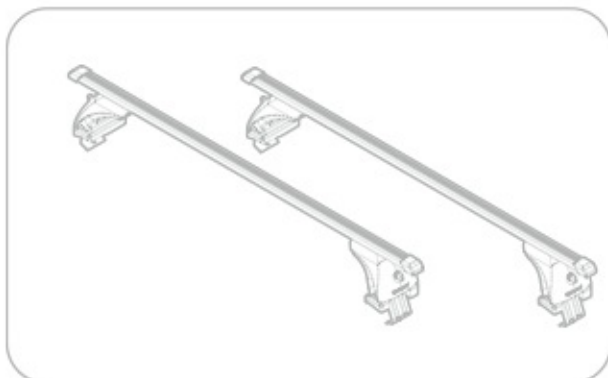

ACCIAIO
 Steel

Art. **N15024**

A

ALLUMINIO
 Aluminium

 +  +  = max: **75kg**

5,5kg

max: **???**kg

Safety regulations