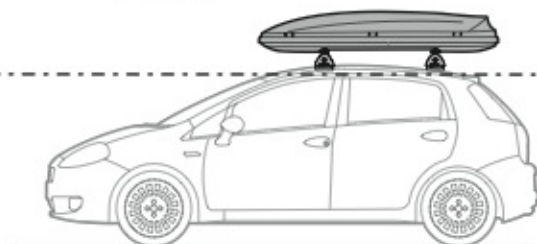

ACCIAIO
 Steel

Art. **N15024**

A

ALLUMINIO
 Aluminium

 +  +  = max: **75kg**

5,5kg

max: **???**kg

Safety regulations