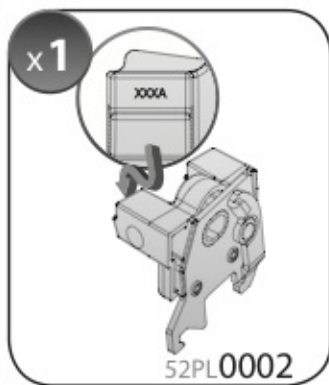

12/14 →
9/06 → 11/14

Art. **N21170**