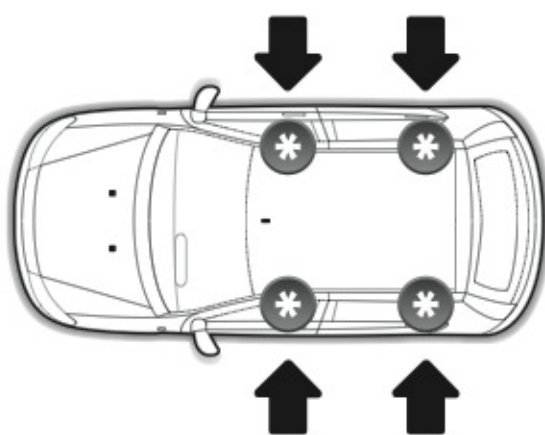

ACCIAIO
 Steel

Art. **N15024**

A

ALLUMINIO
 Aluminium

 +  +  = max: **75kg**

5,5kg

max: **???**kg

Safety regulations