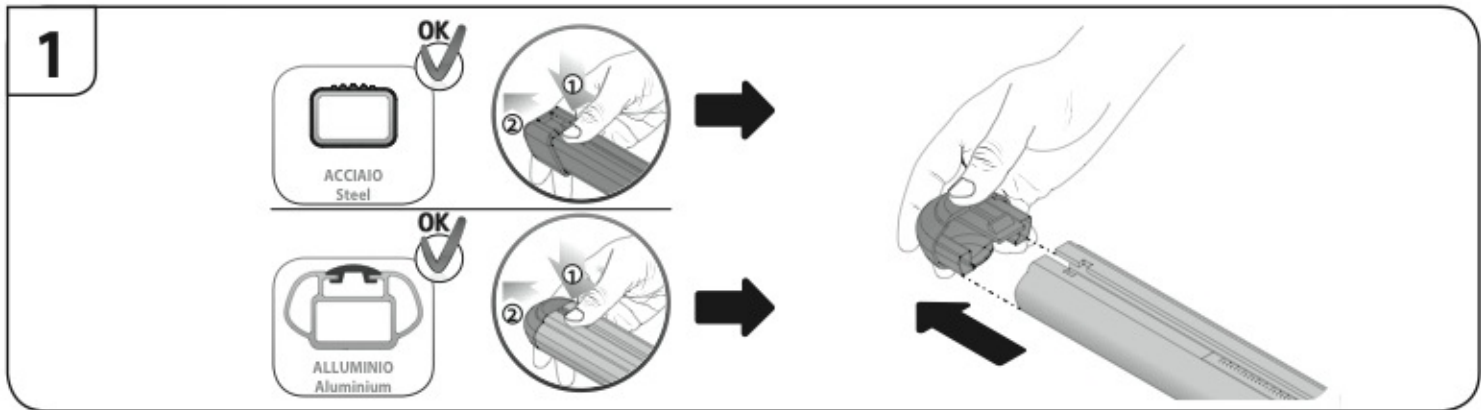

3A	OPEL CORSA			19 (F = 80cm)	9 (R = 70cm)
3B	OPEL CORSA			19 (F = 80cm)	10 (R = 71cm)
				X	Y