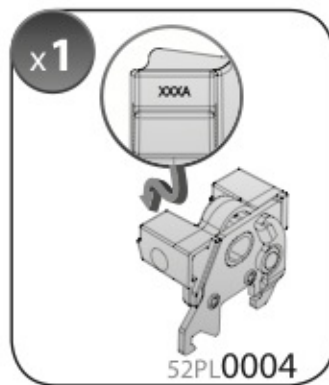

12/14 →
9/06 → 11/14

Art. **N21170**