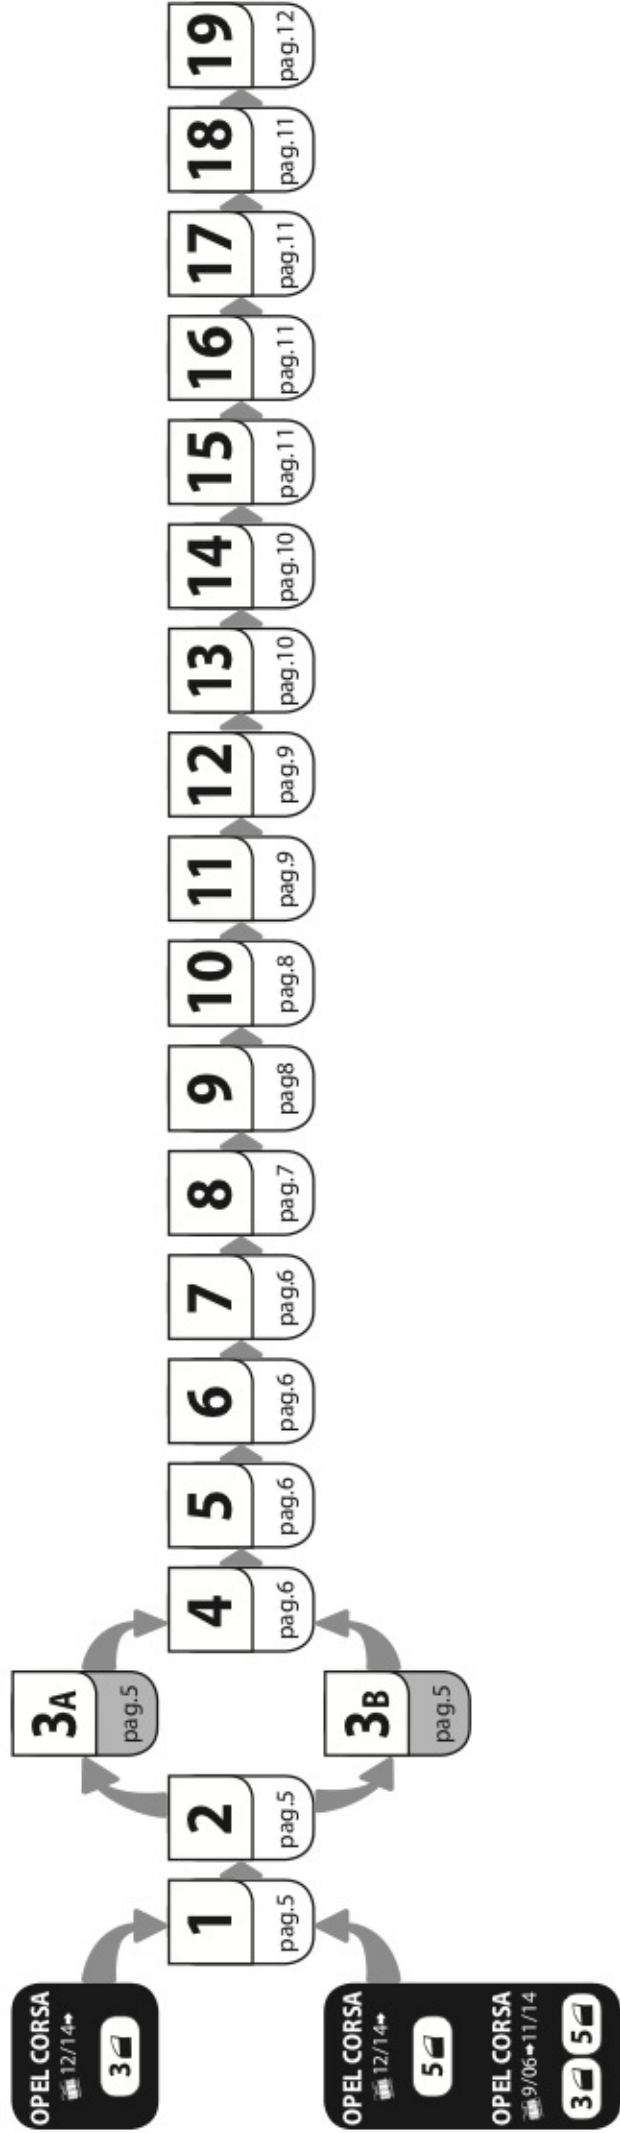

**OPEL
 CORSA**

12/14 →
 9/06 → 11/14

Art.
N21170

C

Art. **N20001**

B

Art. **N15019**

A

ACCIAIO
 Steel

Art. **N15024**

A

ALLUMINIO
 Aluminium

 +  +  = max: **75kg**

5,5kg

max: **???**kg

Safety regulations

12/14 →
9/06 → 11/14

Art. **N21170**

3A	OPEL CORSA			19 (F = 80cm)	9 (R = 70cm)
3B	OPEL CORSA			19 (F = 80cm)	10 (R = 71cm)
				X	Y

4

5

6

7

8

9

10

11

12

15

16

17

18