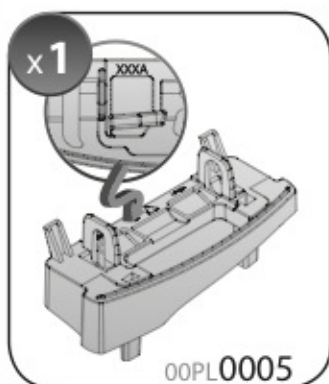

12/14 →
9/06 → 11/14

Art. **N21170**