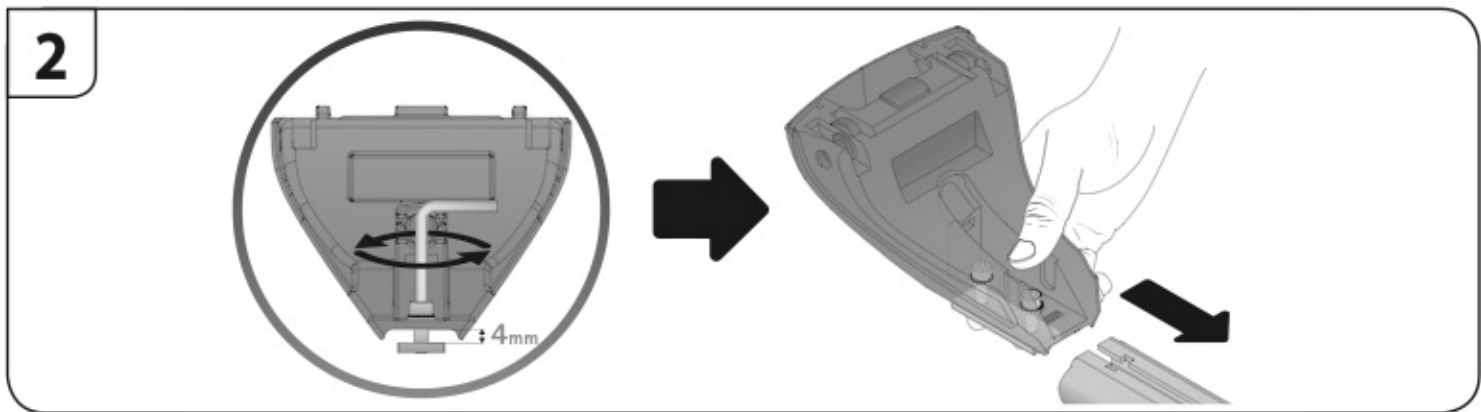

3A	OPEL CORSA			19 (F = 80cm)	9 (R = 70cm)
3B	OPEL CORSA			19 (F = 80cm)	10 (R = 71cm)
				X	Y