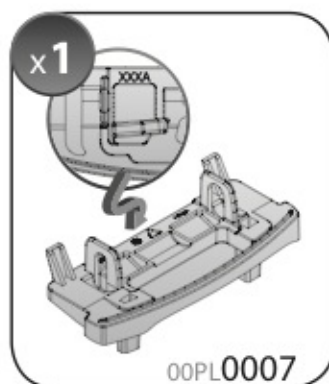

12/14 →
9/06 → 11/14

Art. **N21170**