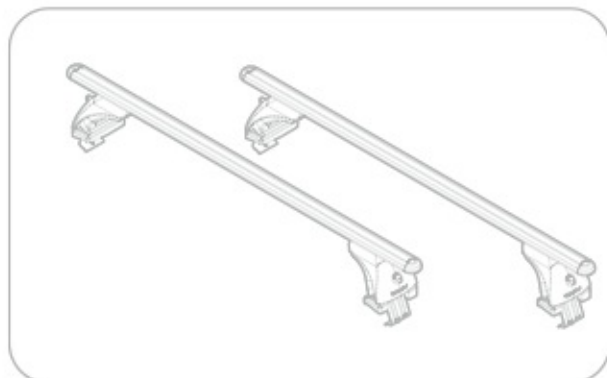

ACCIAIO
 Steel

Art. **N15024**

A

ALLUMINIO
 Aluminium

 +  +  = max: **75kg**

5,5kg

max: **???**kg

Safety regulations