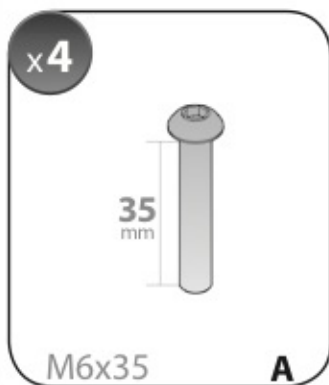

ACCIAIO
 Steel

Art. **N15024**

A

ALLUMINIO
 Aluminium

 +  +  = max: **75kg**

5,5kg

max: **???**kg

Safety regulations

12/14 →
9/06 → 11/14

Art. **N21170**

3A	OPEL CORSA			19 (F = 80cm)	9 (R = 70cm)
3B	OPEL CORSA			19 (F = 80cm)	10 (R = 71cm)
				X	Y

4

5

6

7

8