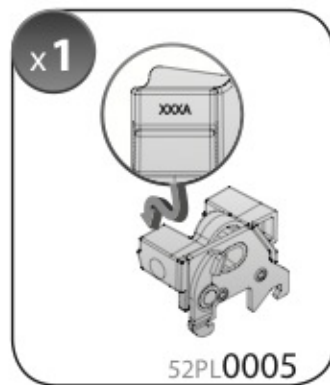

12/14 →
9/06 → 11/14

Art. **N21170**