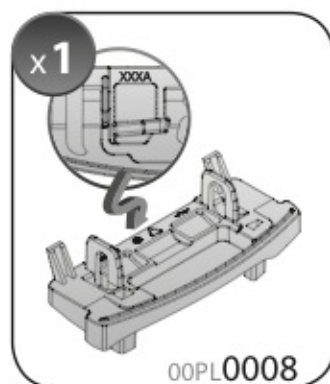

ACCIAIO
 Steel

Art. **N15024**

A

ALLUMINIO
 Aluminium

 +  +  = max: **75kg**

5,5kg

max: **???**kg

Safety regulations

12/14 →
9/06 → 11/14

Art. **N21170**

3A	OPEL CORSA			19 (F = 80cm)	9 (R = 70cm)
3B	OPEL CORSA			19 (F = 80cm)	10 (R = 71cm)
				X	Y

4

5

6

7

8