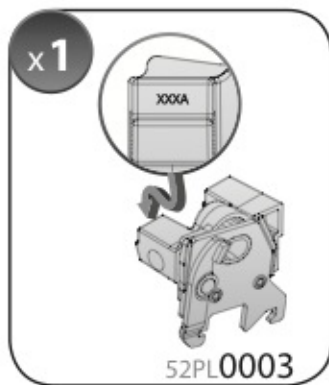

ACCIAIO
 Steel

Art. **N15024**

A

ALLUMINIO
 Aluminium

 +  +  = max: **75kg**

5,5kg

max: **???**kg

Safety regulations

12/14 →
9/06 → 11/14

Art. **N21170**

3A	OPEL CORSA			19 (F = 80cm)	9 (R = 70cm)
3B	OPEL CORSA			19 (F = 80cm)	10 (R = 71cm)
				X	Y

4

5

6

7

8