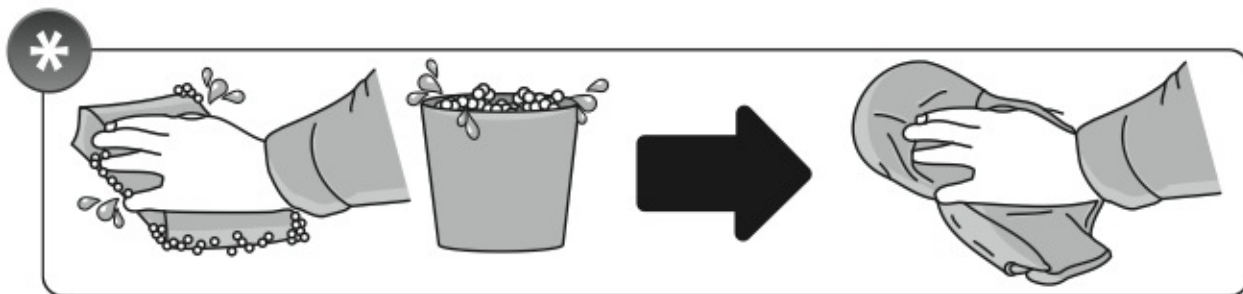

ACCIAIO
 Steel

Art. **N15024**

A

ALLUMINIO
 Aluminium

 +  +  = max: **75kg**

5,5kg

max: **???**kg

Safety regulations