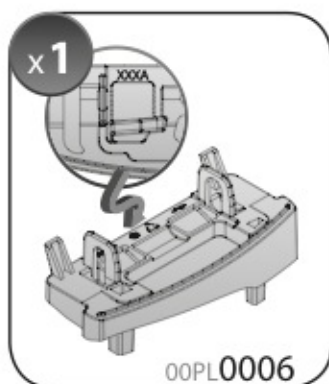

12/14 →
9/06 → 11/14

Art. **N21170**