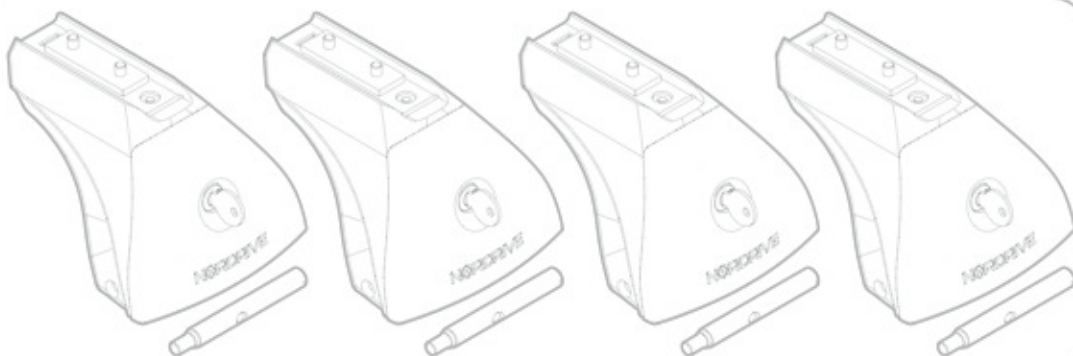

C

Art. **N20001**