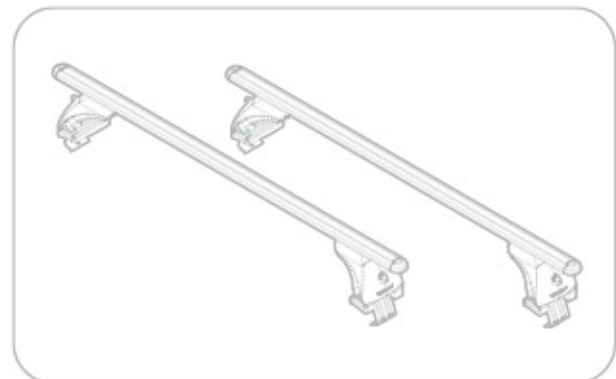

Art.  
**N21179**

**C**

Art. **N20001**

**B**

Art. **N15020 M**

**A**

**ACCIAIO**  
Steel

Art. **N15025 M**

**A**

**ALLUMINIO**  
Aluminium

 +  +  = max: **75kg**

5,5kg

max: **???**kg

Safety Regulations

HYUNDAI  
i30

03/12 →