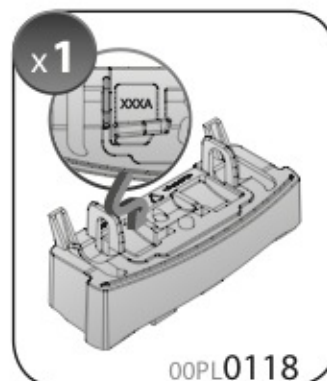

HYUNDAI
i30

03/12 →

Art. **N21179**