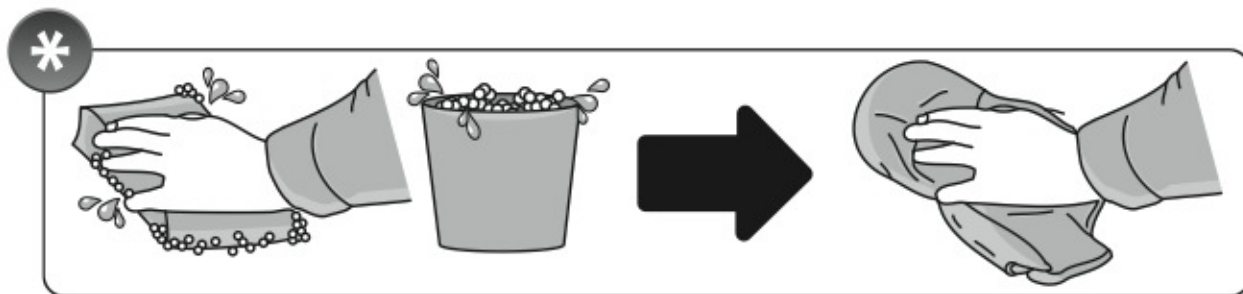

**A**

**ALLUMINIO**  
Aluminium

 +  +  = max: **75kg**

5,5kg

max: **???**kg

Safety Regulations

HYUNDAI  
i30

03/12 →