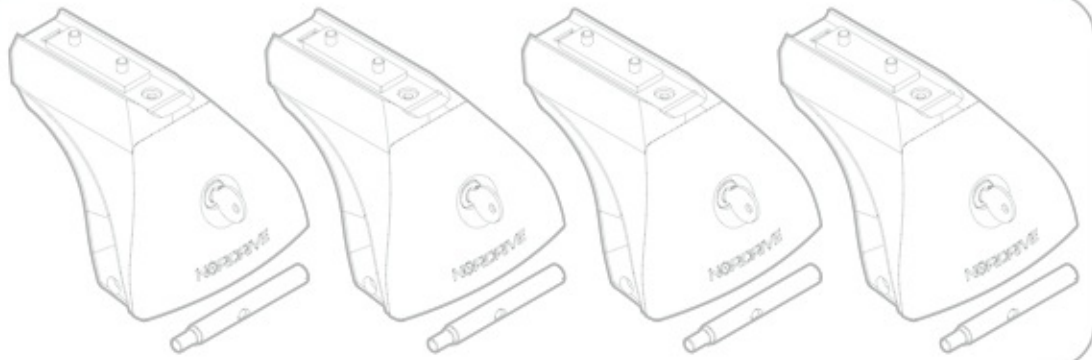

Art.  
**N21179**

**C**

Art. **N20001**

**B**

Art. **N15020 M**

**A**

**ACCIAIO**  
Steel

Art. **N15025 M**

**A**

**ALLUMINIO**  
Aluminium

 +  +  = max: **75kg**

5,5kg

max: **???**kg

Safety Regulations

HYUNDAI  
i30

03/12 →