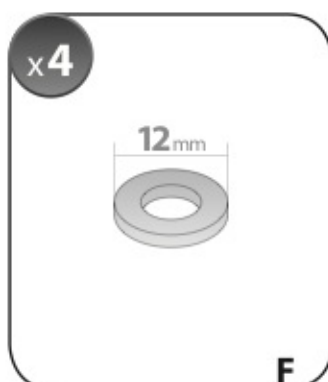

HYUNDAI
i30

03/12 →

Art. **N21179**