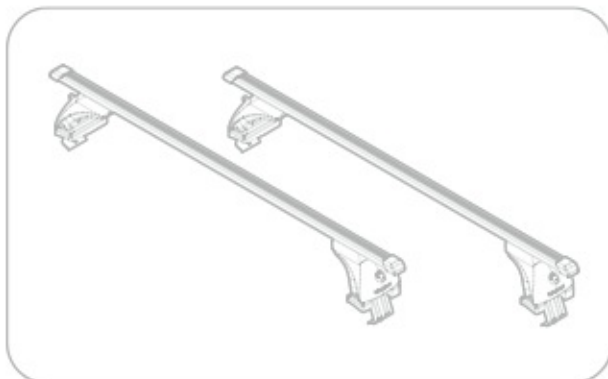

Art.  
**N21179**

**C**

Art. **N20001**

**B**

Art. **N15020 M**

**A**

**ACCIAIO**  
Steel

Art. **N15025 M**

**A**

**ALLUMINIO**  
Aluminium

 +  +  = max: **75kg**

5,5kg

max: **???**kg

Safety Regulations

HYUNDAI  
i30

03/12 →