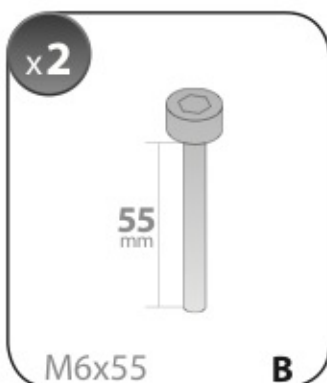

HYUNDAI
i30

03/12 →

Art. **N21179**