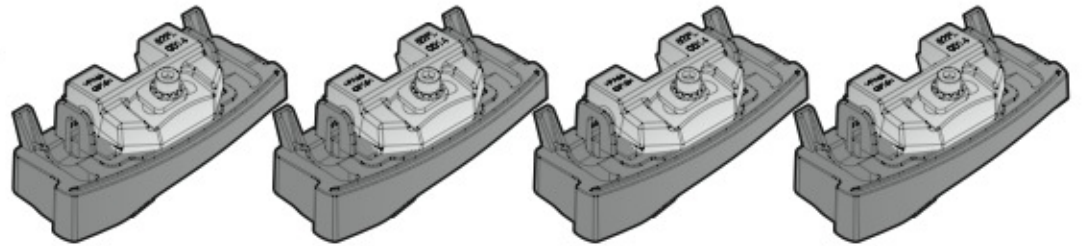

Art.
N21179