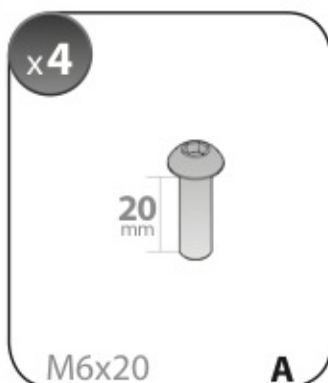

HYUNDAI
i30

03/12 →

Art. **N21179**