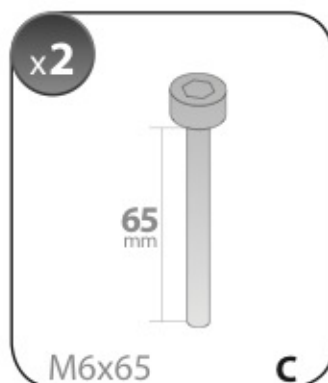

HYUNDAI
i30

03/12 →

Art. **N21179**