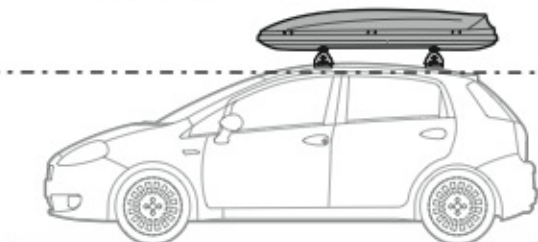

**A**

**ALLUMINIO**  
Aluminium

 +  +  = max: **75kg**

5,5kg

max: **???**kg

Safety Regulations

HYUNDAI  
i30

03/12 →