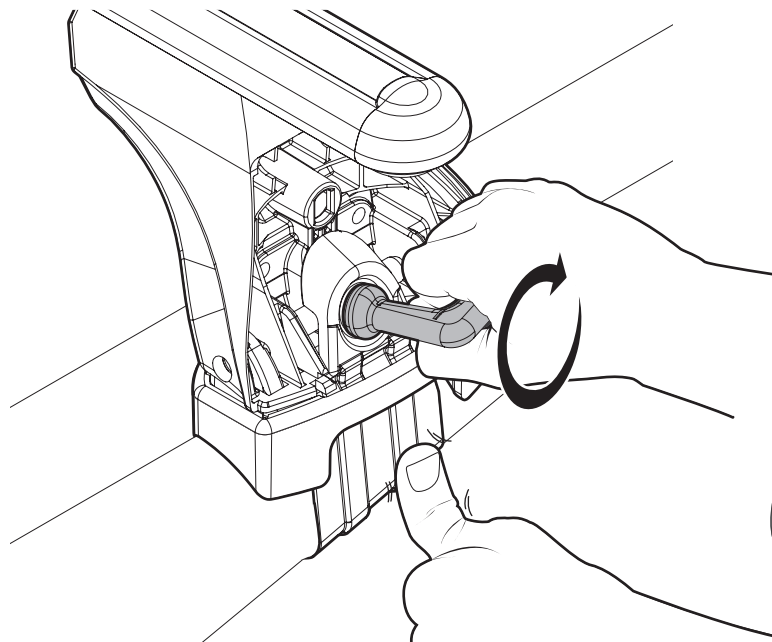

14A

OPEL
ASTRA

5

40FE0030

40FE0031

14B

OPEL ASTRA
SPORTS TOURER
(profilo)

40FE0256

40FE0257

15