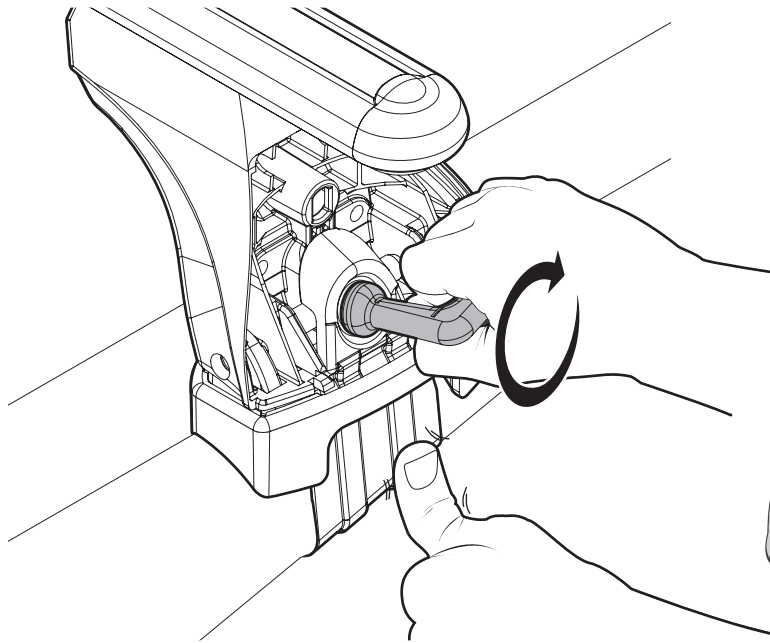

18

19

20

EVOS

NORDRIVE[®]
TRANSPORT SOLUTIONS

is a registered trade mark of

LAMPA S.p.A.

Via G. Rossa 53/55, 46019 Viadana (MN) ITALY