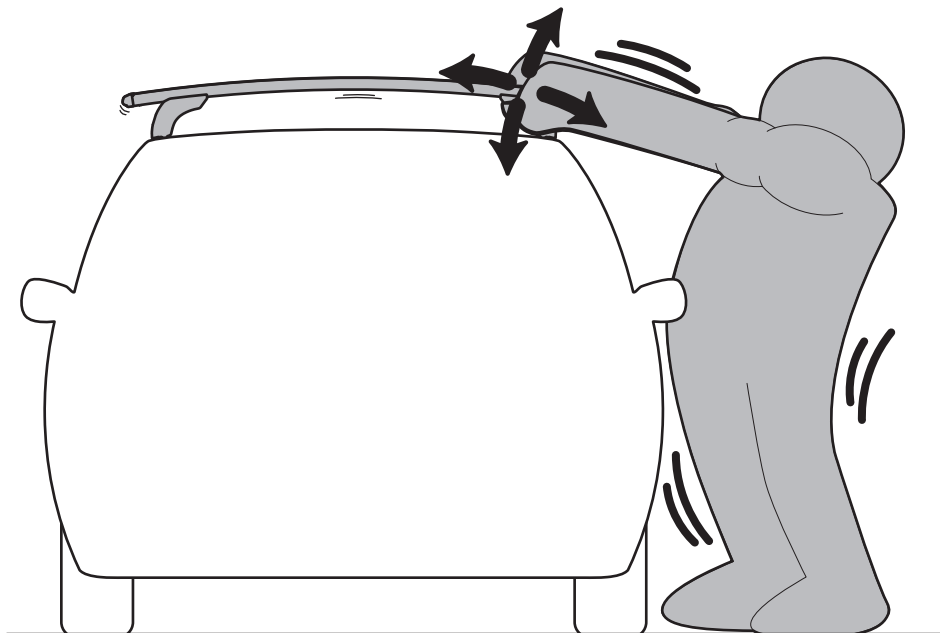

18

19

20

EVOS

NORDRIVE[®]
TRANSPORT SOLUTIONS

is a registered trade mark of

LAMPA S.p.A.

Via G. Rossa 53/55, 46019 Viadana (MN) ITALY