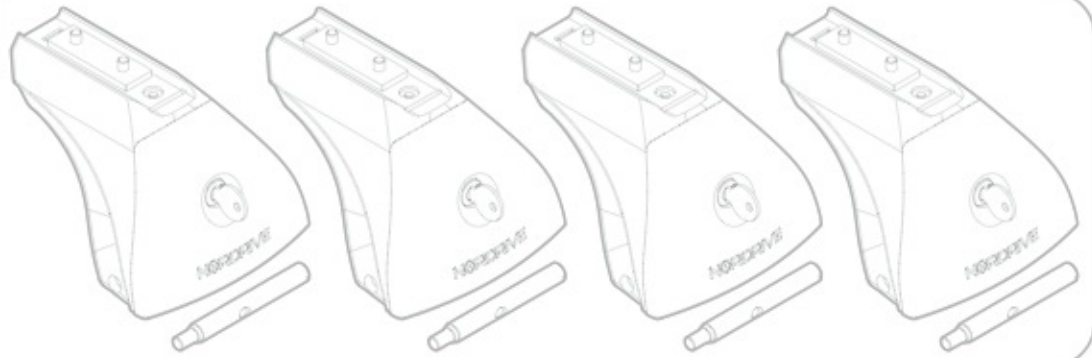

Art. **N21188**

C

Art. **N20001**

B

Art. **N15019** **S**

A

ACCIAIO
 Steel

Art. **N15024** **S**

A

ALLUMINIO
 Aluminium

Art. **N15074** **S**

A

ALLUMINIO
 Aluminium

 +  +  = max: **75kg**
5,5kg

max: **???**kg

Safety Regulations

MERCEDES CLA SHOOTING BRAKE

3/15 →

Art. **N21188**

4

5

6

7

8