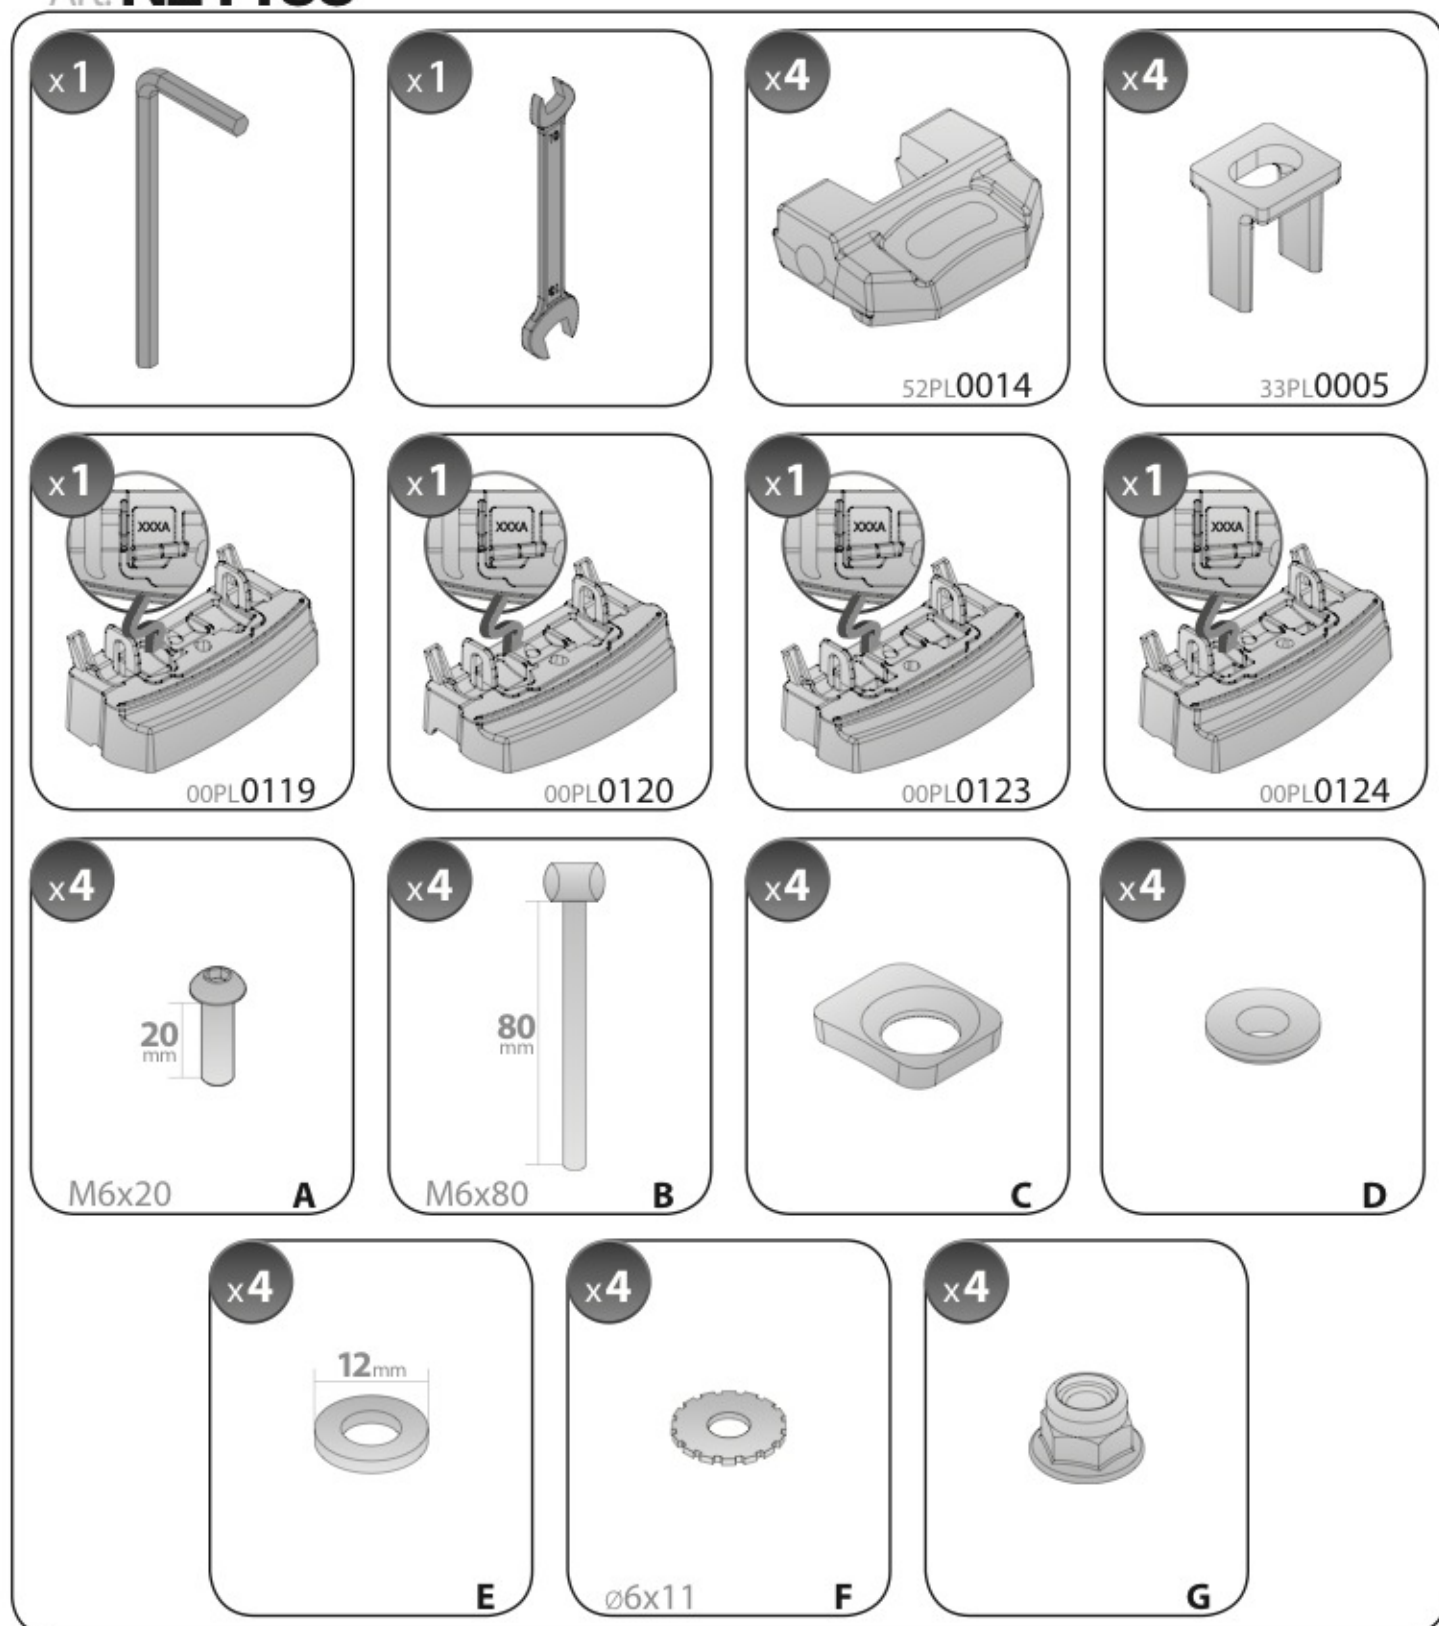

A

ALLUMINIO
 Aluminium

Art. **N15074** **S**

A

ALLUMINIO
 Aluminium

 +  +  = max: **75kg**
5,5kg

max: **???**kg

Safety Regulations

MERCEDES CLA SHOOTING BRAKE

3/15 →

Art. **N21188**

4

5

6

7

8