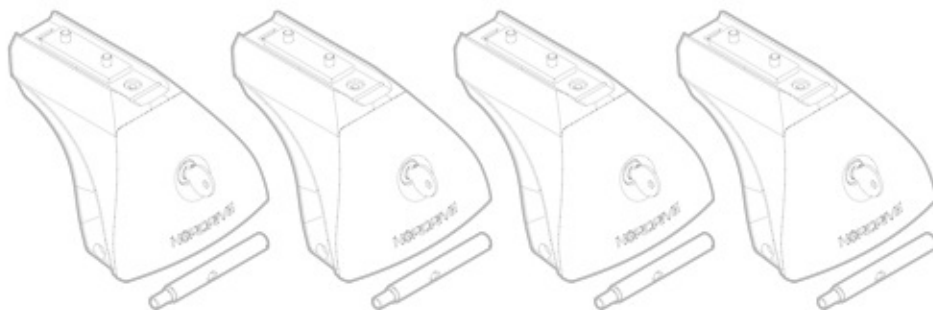

EVOS

NORDRIVE[®]

TRANSPORT SOLUTIONS

ALFA ROMEO
STELVIO

03/17 →

Art. N21206

+

Art. N20001

B

+

Art. N15021 **L**

A

QUADRA
ACCIAIO
Steel

=

Art. N15026 **L**

A