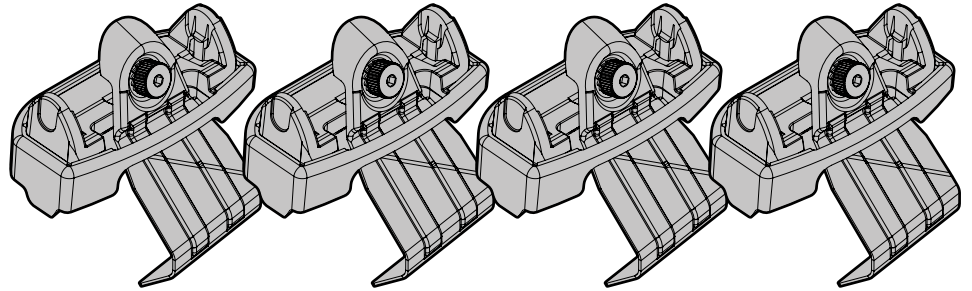

## NORDRIVE®

TRANSPORT SOLUTIONS

VOLVO S90

2000  
09/16→

Art. N21216

+

Art. N20001

+

Art. N15020 **M**

**A**

QUADRA  
ACCIAIO  
Steel

=

Art. N15025 **M**

**A**

ALUMIA  
ALLUMINIO  
Aluminium

=