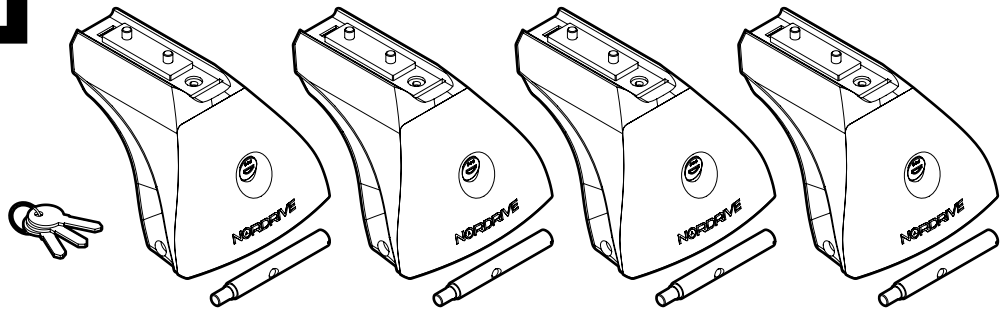

EVOS

NORDRIVE®

TRANSPORT SOLUTIONS

HONDA CR-V

2000 11/18 →

Art. N21225

+

Art. N20001

+

Art. N15021 **L**

A QUADRA
ACCIAIO
Steel

=

Art. N15026 **L**

A ALUMIA
ALLUMINIO
Aluminium

=

 +
 
 +
 
 = max kg. **50**