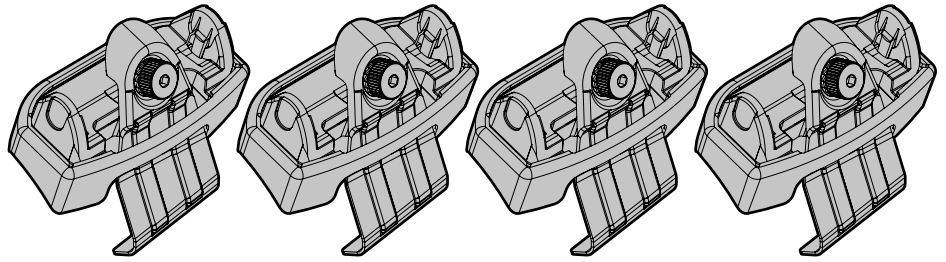

EVOS

NORDRIVE®

TRANSPORT SOLUTIONS

HONDA CR-V

2000 11/18 →

Art. N21225

+

Art. N20001

+

Art. N15021 **L**

A QUADRA
ACCIAIO
Steel

=

Art. N15026 **L**

A ALUMIA
ALLUMINIO
Aluminium

=

 +
 
 +
 
 = max kg. **50**