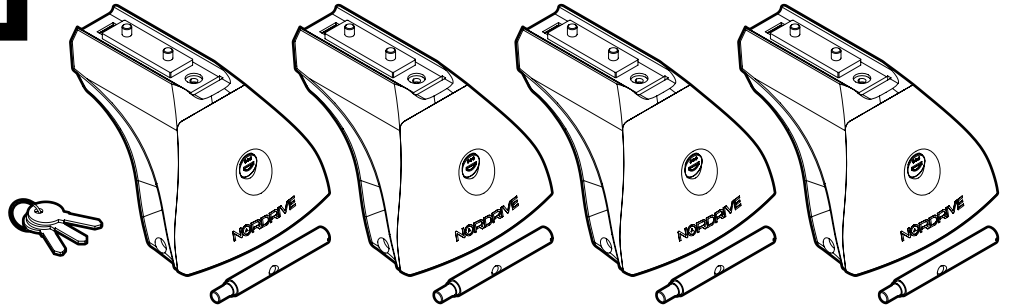

EVOS

NORDRIVE®

TRANSPORT SOLUTIONS

PEUGEOT
508

2000 06/18→

Art. N21226

+

Art. N20001