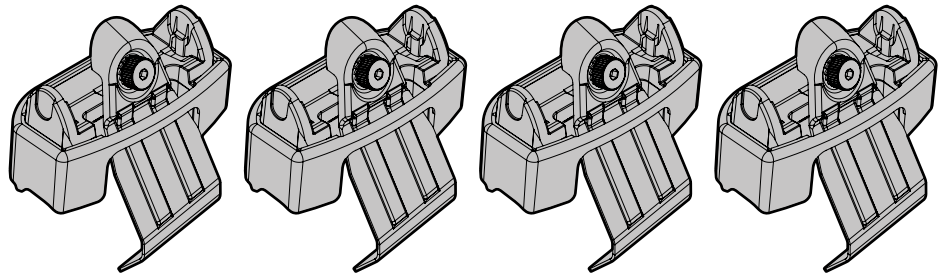

EVOS

NORDRIVE®

TRANSPORT SOLUTIONS

PEUGEOT
508

2000 06/18→

Art. N21226

+

Art. N20001

+

Art. N15020 **M**

=

Art. N15025 **M**

=

Art. N15075 **M**

=

Art. **N21226**