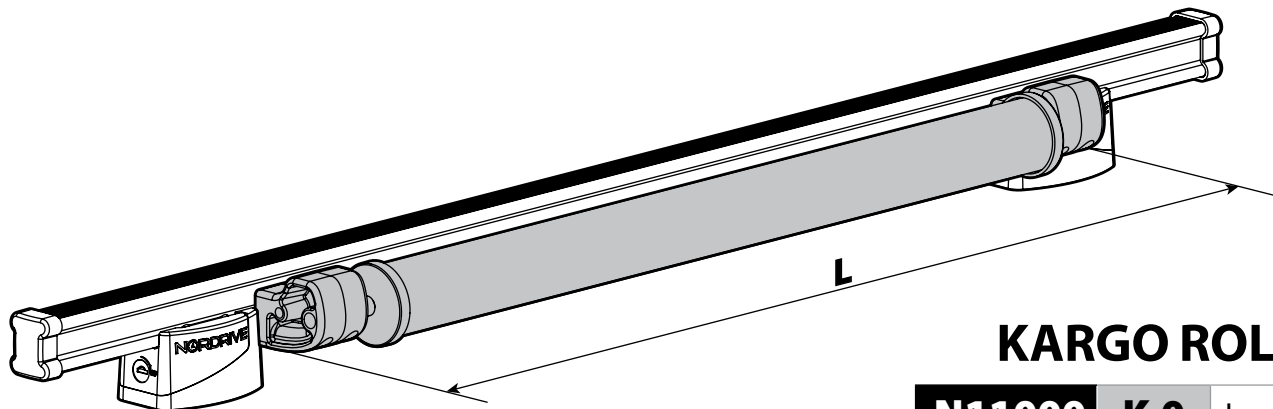

5

6

7

Kargo series

Acciaio / Steel

KARGO ROLLER

N11000	K-0	L = 64 cm
N11003	K-7	L = 96 cm

LOAD STOPS