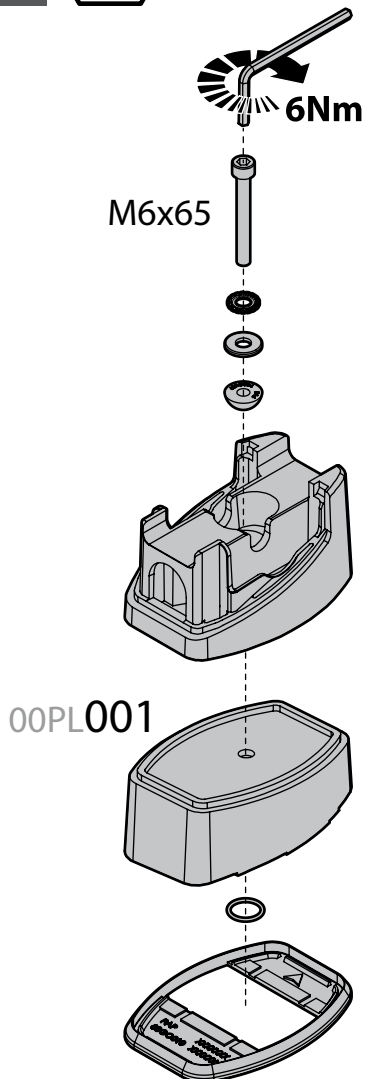

(I) ISTRUZIONI DI MONTAGGIO
(GB) FITTING INSTRUCTIONS
(D) MONTAGEANLEITUNG
(F) INSTRUCTIONS DE MONTAGE
(E) ISTRUCCIONES DE MONTAJE
(P) INSTRUÇÕES DE MONTAGEM
(NL) MONTAGE-INSTRUCTIES
(S) MONTERINGSANVISNING

(FIN) ASENNUSOHJE
(EST) PAIGALDUSJUHEND
(LAT) STIPRINĀŠANAS INSTRUKCIJA
(LT) PRITVIRTINIMO INSTRUKCIJOS
(PL) INSTRUKCJA MONTAŻU
(RUS) Инструкции по установке
(CZ) NÁVOD NA MONTÁŽ
(SK) NÁVOD NA MONTÁŽ

(SLO) NAVODILA ZA PRITRJEVANJE
(HR) UPUTA ZA SASTAVLJANJE
(H) A FELSZERELÉS MÓDJA
(GR) Οδηγίες συναρμολόγησης
(TR) MONTAJ TALIMATLARI
(BG) ИНСТРУКЦИИ ЗА МОНТАЖ
(SRB) UPUTSTVA ZA MONTAŽU

1

2

A

2

B

2

C