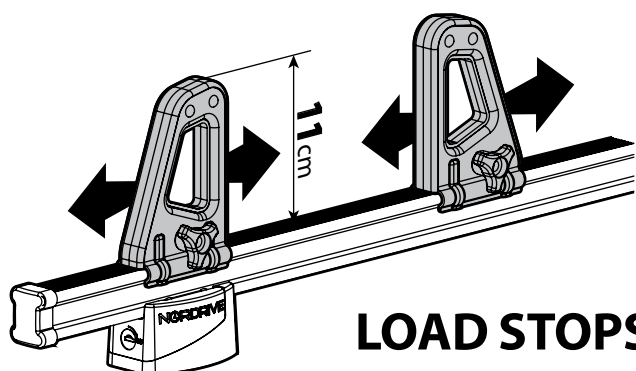

5

6

7

Kargo series

Acciaio / Steel

KARGO ROLLER

N11000	K-0	L = 64 cm
N11003	K-7	L = 96 cm

LOAD STOPS