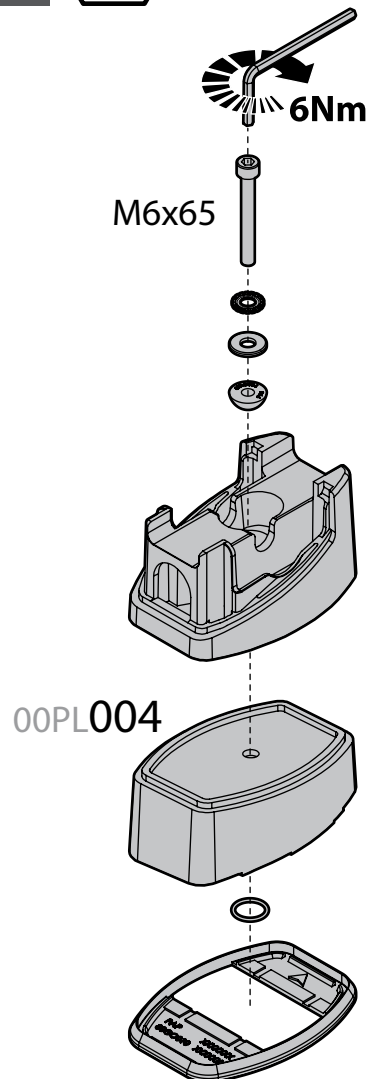

(I) ISTRUZIONI DI MONTAGGIO
(GB) FITTING INSTRUCTIONS
(D) MONTAGEANLEITUNG
(F) INSTRUCTIONS DE MONTAGE
(E) ISTRUCCIONES DE MONTAJE
(P) INSTRUÇÕES DE MONTAGEM
(NL) MONTAGE-INSTRUCTIES
(S) MONTERINGSANVISNING

(FIN) ASENNUSOHJE
(EST) PAIGALDUSJUHEND
(LAT) STIPRINĀŠANAS INSTRUKCIJA
(LT) PRITVIRTINIMO INSTRUKCIJOS
(PL) INSTRUKCJA MONTAŻU
(RUS) Инструкции по установке
(CZ) NÁVOD NA MONTÁŽ
(SK) NÁVOD NA MONTÁŽ

(SLO) NAVODILA ZA PRITRJEVANJE
(HR) UPUTA ZA SASTAVLJANJE
(H) A FELSZERELÉS MÓDJA
(GR) Οδηγίες συναρμολόγησης
(TR) MONTAJ TALIMATLARI
(BG) ИНСТРУКЦИИ ЗА МОНТАЖ
(SRB) UPUTSTVA ZA MONTAŽU

1

2

A

2

B

2

C