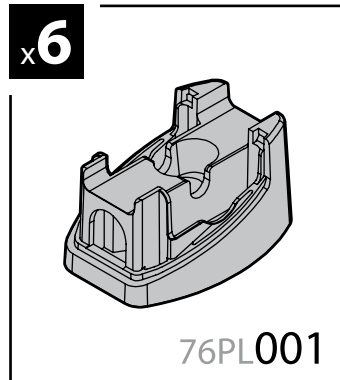

NORDRIVE®

TRANSPORT SOLUTIONS

Art. **N30003**