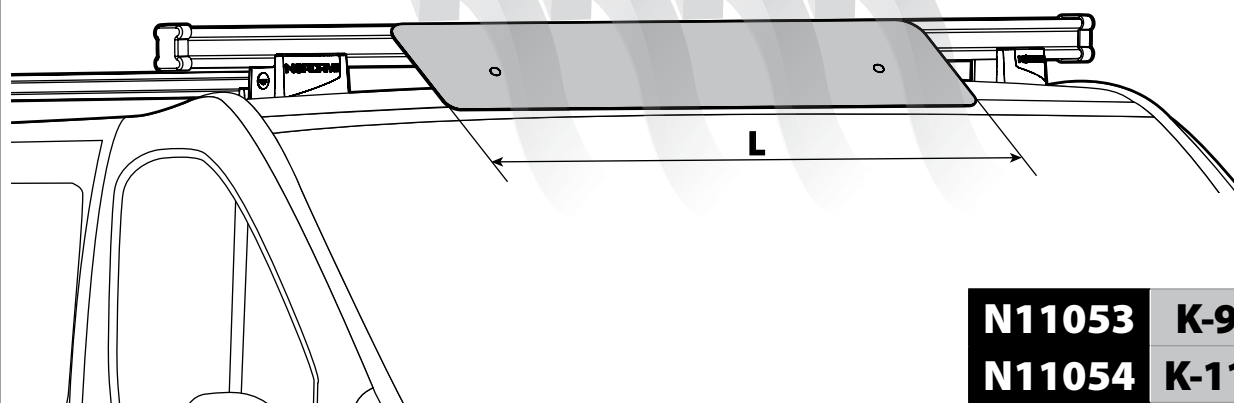

SPOILER

N11053	K-9	L = 95 cm
N11054	K-11	L = 110 cm