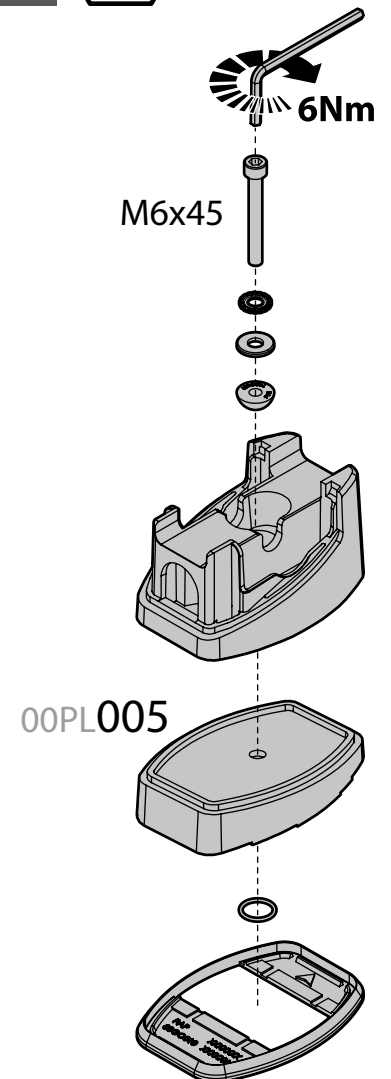

(I) ISTRUZIONI DI MONTAGGIO
(GB) FITTING INSTRUCTIONS
(D) MONTAGEANLEITUNG
(F) INSTRUCTIONS DE MONTAGE
(E) ISTRUCCIONES DE MONTAJE
(P) INSTRUÇÕES DE MONTAGEM
(NL) MONTAGE-INSTRUCTIES
(S) MONTERINGSANVISNING

(FIN) ASENNUSOHJE
(EST) PAIGALDUSJUHEND
(LAT) STIPRINĀŠANAS INSTRUKCIJA
(LT) PRITVIRTINIMO INSTRUKCIJOS
(PL) INSTRUKCJA MONTAŻU
(RUS) Инструкции по установке
(CZ) NÁVOD NA MONTÁŽ
(SK) NÁVOD NA MONTÁŽ

(SLO) NAVODILA ZA PRITRJEVANJE
(HR) UPUTA ZA SASTAVLJANJE
(H) A FELSZERELÉS MÓDJA
(GR) Οδηγίες συναρμολόγησης
(TR) MONTAJ TALIMATLARI
(BG) ИНСТРУКЦИИ ЗА МОНТАЖ
(SRB) UPUTSTVA ZA MONTAŽU

1

2

A

2

B

2

C