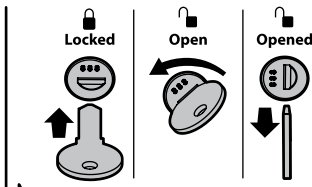

NORDRIVE®

TRANSPORT SOLUTIONS

Art. **N30012**