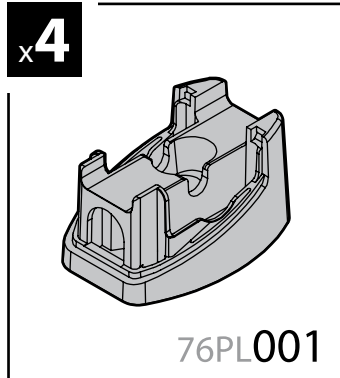

NORDRIVE®

TRANSPORT SOLUTIONS

Art. **N30012**