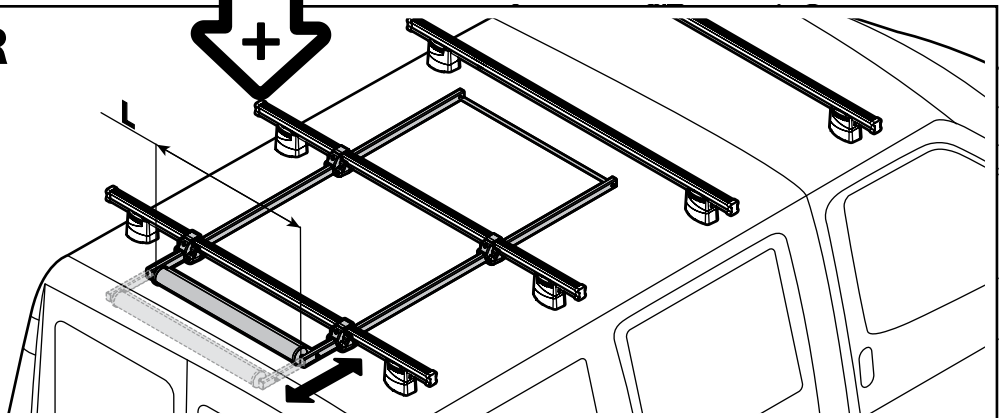

N11050	T200	L = 205 cm
N11051	T300	L = 305 cm
N11052	T400	L = 405 cm

LADDER HOLDER STRAPS

N11065 U-5

LADDER STEP ADAPTER

N11067 U-6

RICHIESTO
REQUIRED
REQUIS
ERFORDERLICH
NECESSARIO

EXTENSION ROLLER

N11020	U-0	L = 64 cm
N11021	U-7	L = 96 cm