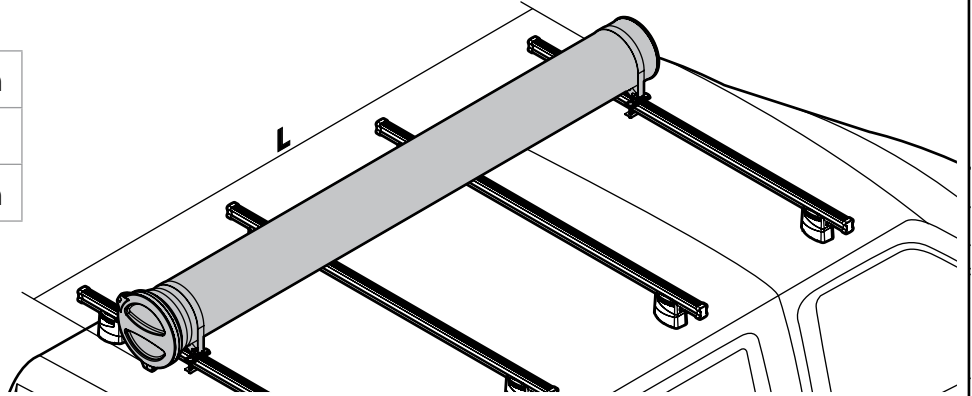

N11050	T200	L = 205 cm
N11051	T300	L = 305 cm
N11052	T400	L = 405 cm

LADDER HOLDER STRAPS

N11065 U-5

LADDER STEP ADAPTER

N11067 U-6

RICHIESTO
REQUIRED
REQUIS
ERFORDERLICH
NECESSARIO

EXTENSION ROLLER

N11020	U-0	L = 64 cm
N11021	U-7	L = 96 cm