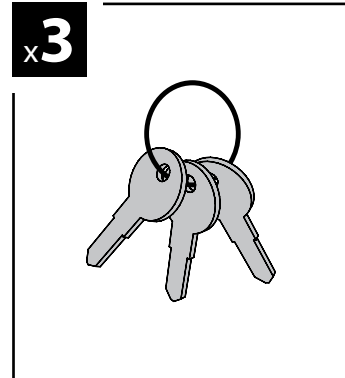

NORDRIVE®

TRANSPORT SOLUTIONS

Art. **N30012**