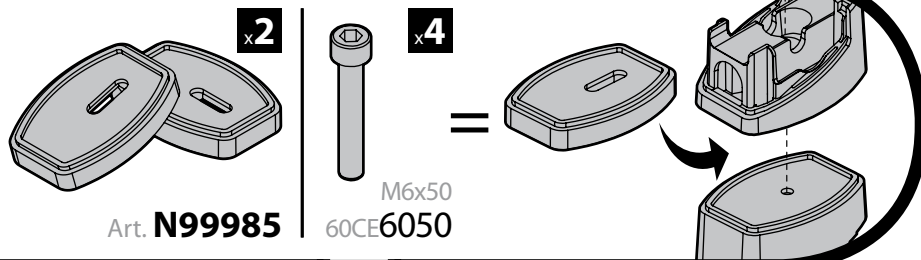

N11050	T200	L = 205 cm
N11051	T300	L = 305 cm
N11052	T400	L = 405 cm

LADDER HOLDER STRAPS

N11065 U-5

LADDER STEP ADAPTER

N11067 U-6

RICHIESTO
REQUIRED
REQUIS
ERFORDERLICH
NECESSARIO

EXTENSION ROLLER

N11020	U-0	L = 64 cm
N11021	U-7	L = 96 cm