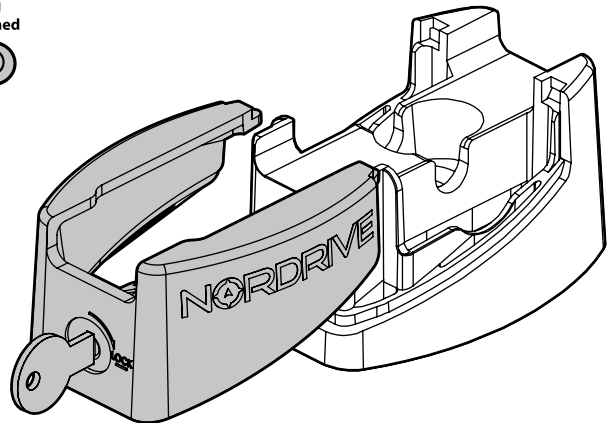

NORDRIVE®

TRANSPORT SOLUTIONS

Art. **N30012**