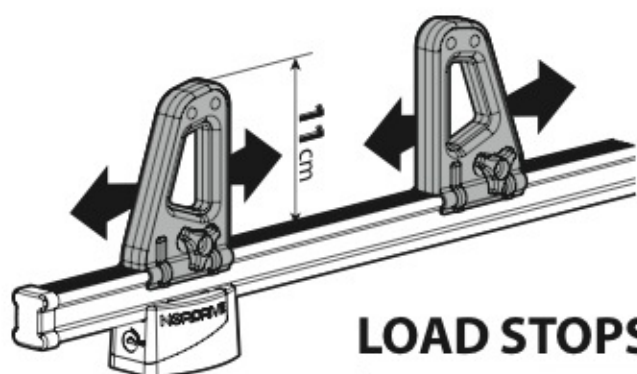

LOAD STOPS

N11001 K-1

LOAD STOPS

N11002 K-2

SPOILER

N11053	K-9	L = 95 cm
N11054	K-11	L = 110 cm

OPTIONALS PER / FOR / FÜR:

Kargo-Plus series