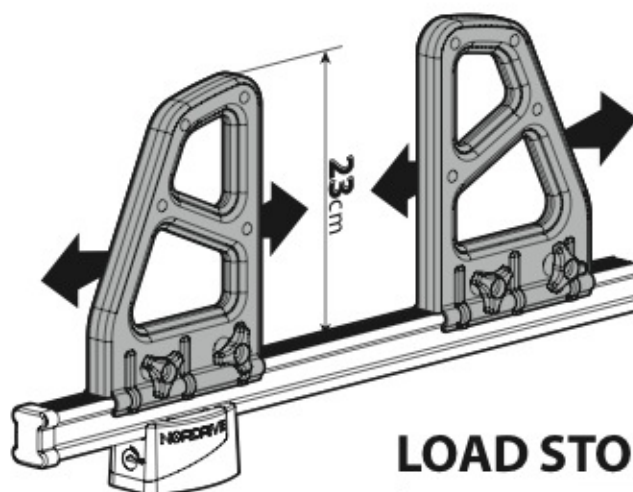

LOAD STOPS

N11001 K-1

LOAD STOPS

N11002 K-2

SPOILER

N11053	K-9	L = 95 cm
N11054	K-11	L = 110 cm

OPTIONALS PER / FOR / FÜR:

Kargo-Plus series