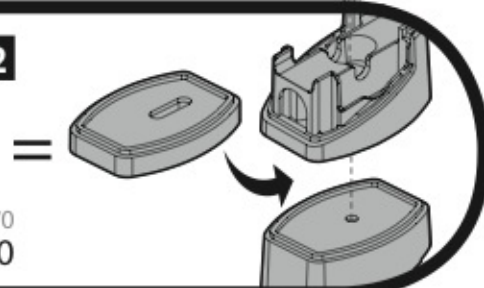

Art. **N99985**

x4

M6x50
60CE6050

x2

M6x70
60CE6070

EXTENSION ROLLER

N11020	U-0	L = 64 cm
N11021	U-7	L = 96 cm

NORDRIVE[®]
TRANSPORT SOLUTIONS