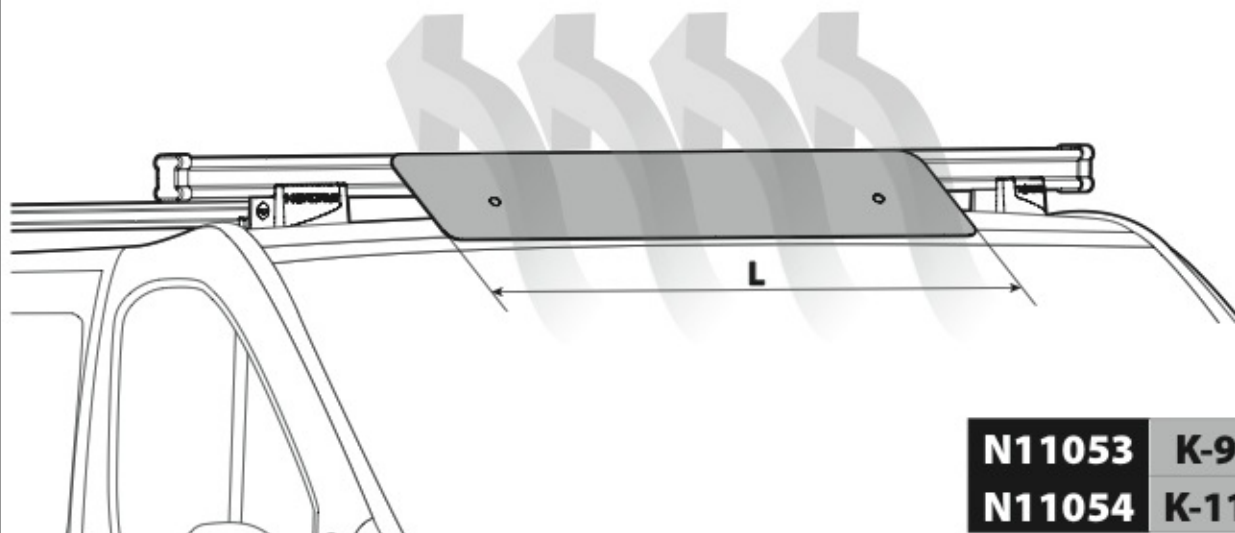

LOAD STOPS

N11001 K-1

LOAD STOPS

N11002 K-2

SPOILER

N11053	K-9	L = 95 cm
N11054	K-11	L = 110 cm

OPTIONALS PER / FOR / FÜR:

Kargo-Plus series