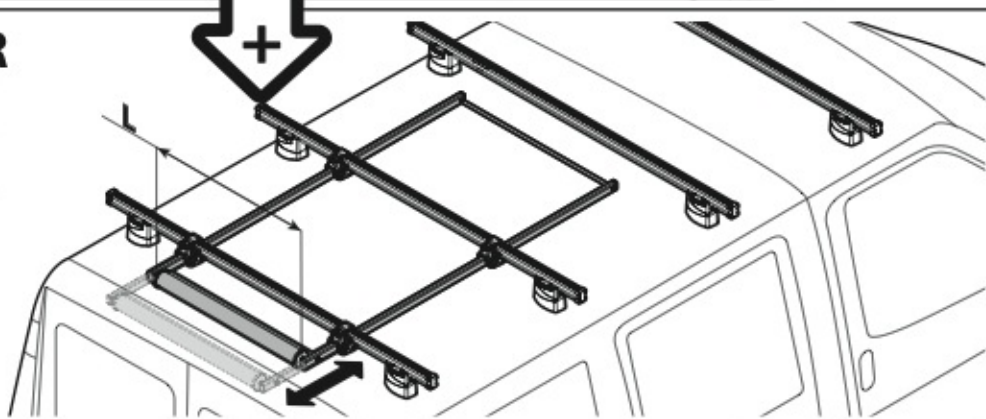

Art. **N99985**

x4

M6x50
60CE6050

x2

M6x70
60CE6070

EXTENSION ROLLER

N11020	U-0	L = 64 cm
N11021	U-7	L = 96 cm

NORDRIVE[®]
TRANSPORT SOLUTIONS