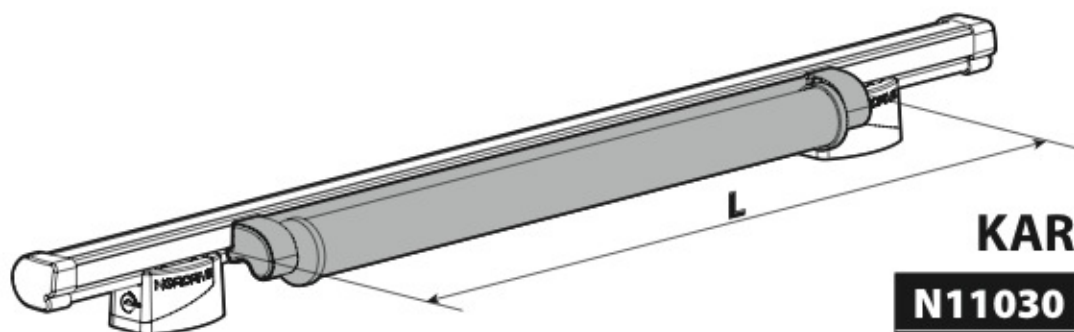

OPTIONALS PER / FOR / FÜR:

Kargo-Plus series

Alluminio / Aluminium

KARGO ROLLER

N11030 KP-0 L = 64 cm

N11034 KP-7 L = 96 cm