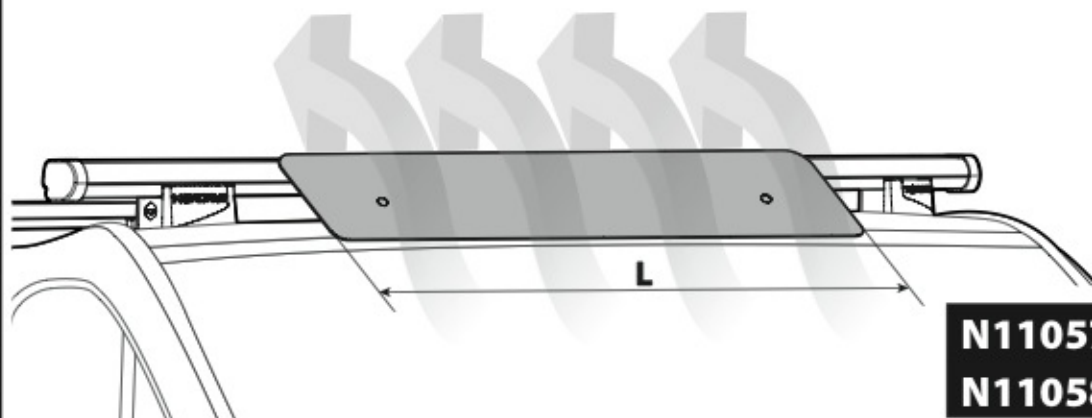

Alluminio / Aluminium

KARGO ROLLER

N11030 KP-0 L = 64 cm

N11034 KP-7 L = 96 cm

LOAD STOPS

N11031 KP-1

EYE-BOLTS

N11033 KP-3