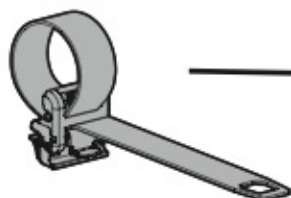

LADDER HOLDER STRAPS

N11065 U-5

LADDER STEP ADAPTER

N11067 U-6