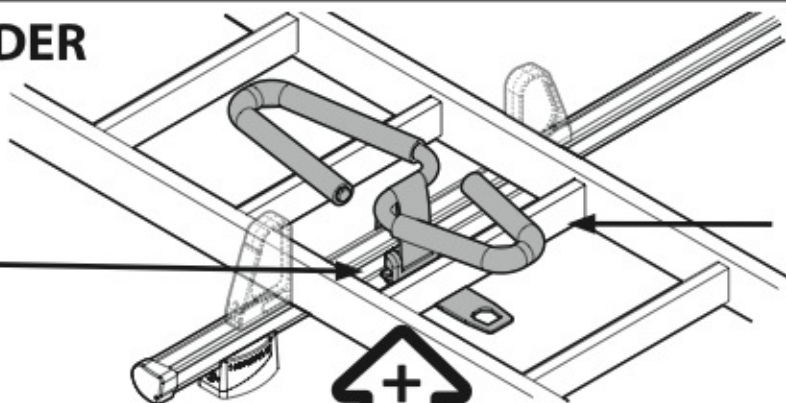

LADDER HOLDER STRAPS

N11065 U-5

LADDER STEP ADAPTER

N11067 U-6