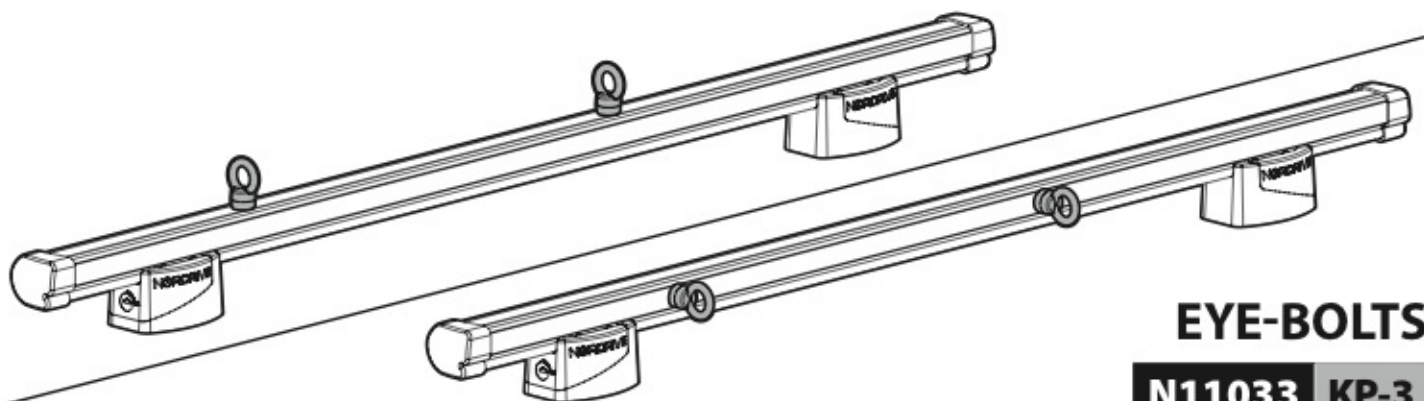

Alluminio / Aluminium

KARGO ROLLER

N11030 KP-0 L = 64 cm

N11034 KP-7 L = 96 cm

LOAD STOPS

N11031 KP-1

EYE-BOLTS

N11033 KP-3