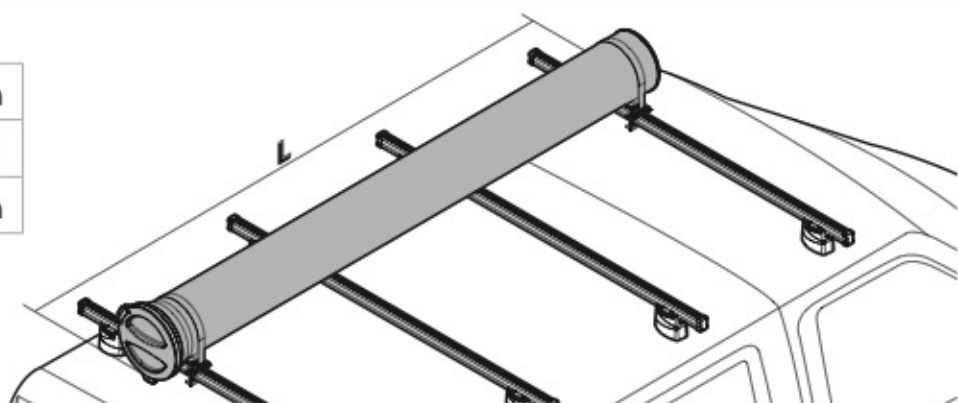

KARGO-TUBE

N11050	T200	L = 205 cm
N11051	T300	L = 305 cm
N11052	T400	L = 405 cm

LADDER HOLDER STRAPS

N11065 U-5

LADDER STEP ADAPTER

N11067 U-6

RICHIESTO
REQUIRED
REQUIS
ERFORDERLICH
NECESSARIO

x3