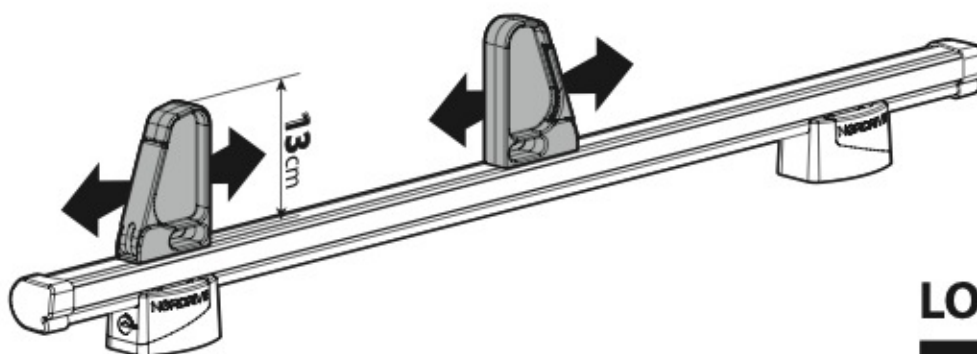

LOAD STOPS

N11031 KP-1