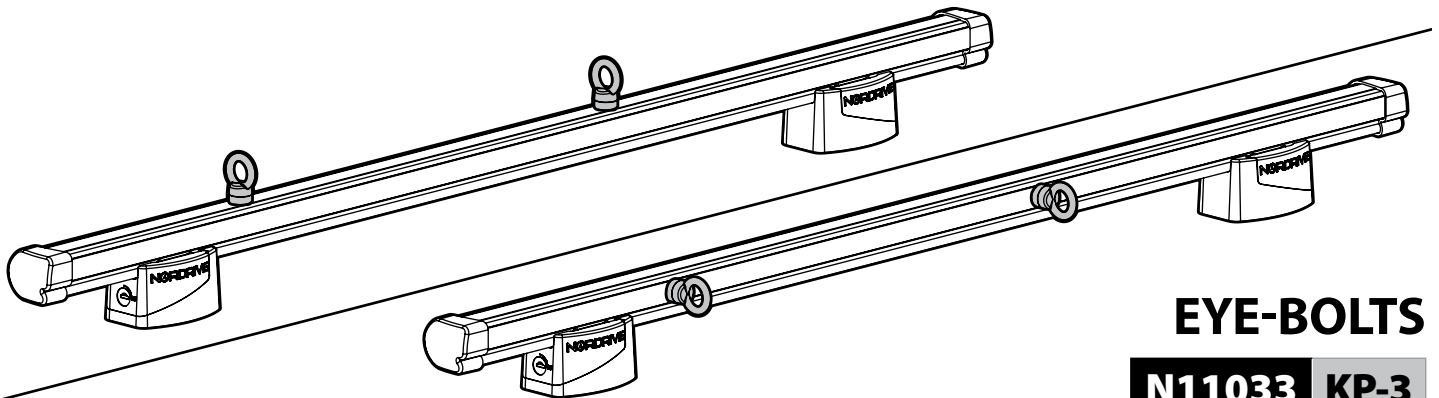

OPTIONALS PER / FOR / FÜR:

Kargo-Plus series

Alluminio / Aluminium

KARGO ROLLER

N11030	KP-0	L = 64 cm
N11034	KP-7	L = 96 cm

LOAD STOPS

N11031	KP-1
---------------	-------------

EYE-BOLTS