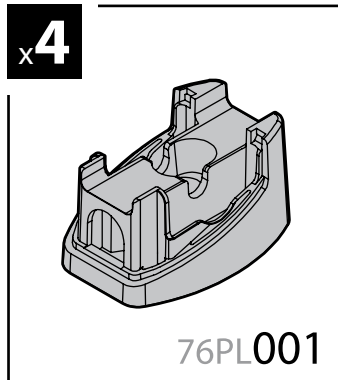

NORDDRIVE®

TRANSPORT SOLUTIONS

Art. **N30022**