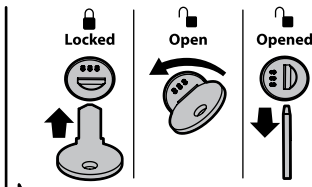

NORDDRIVE®

TRANSPORT SOLUTIONS

Art. **N30022**