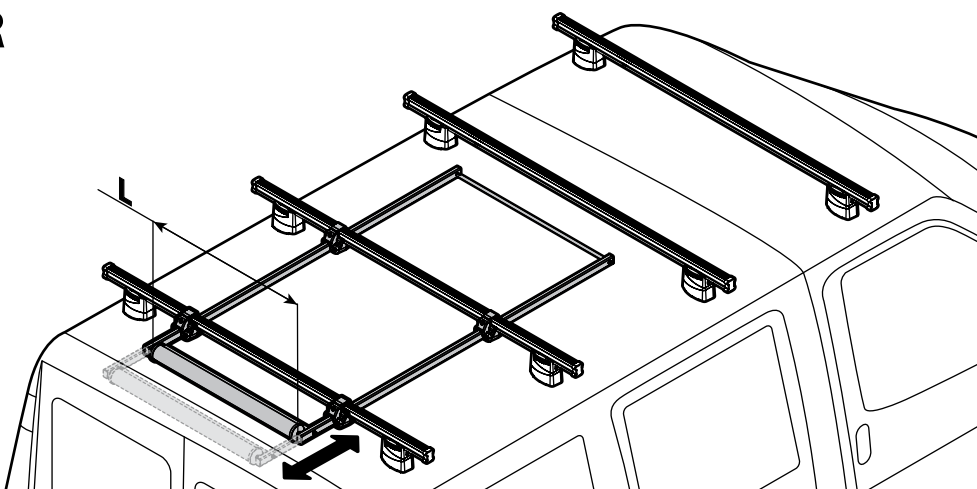

KARGO-TUBE

N11050	T200	L = 205 cm
N11051	T300	L = 305 cm
N11052	T400	L = 405 cm

LADDER HOLDER STRAPS

N11065 U-5

LADDER STEP ADAPTER

N11067 U-6

EXTENSION ROLLER

N11020	U-0	L = 64 cm
N11021	U-7	L = 96 cm