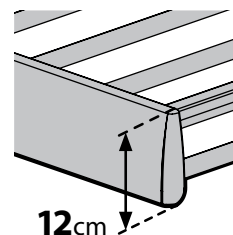

180cm

Art. **N10045** x2

KRS-7

7cm

KRS-12

12cm

- ⓘ CESTE PORTATUTTO KRS-7 / KRS-12
- Ⓒ KRS-7 / KRS-12 VAN ROOF RACKS
- Ⓕ GALERIE KRS-7 / KRS-12
- Ⓓ DACHKÖRBEIN KRS-7 / KRS-12
- Ⓔ BACAS KRS-7 / KRS-12

NORDRIVE®