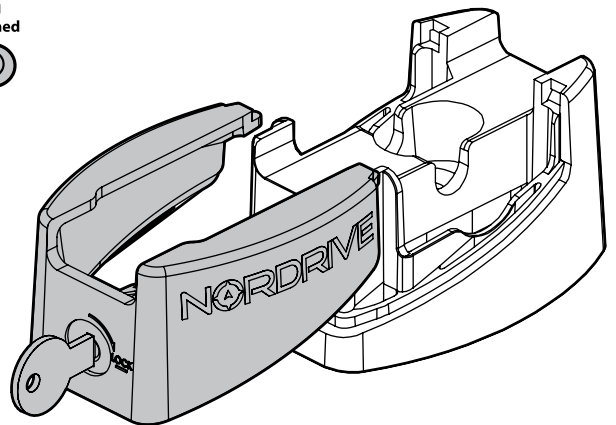

NORDDRIVE®

TRANSPORT SOLUTIONS

Art. **N30022**