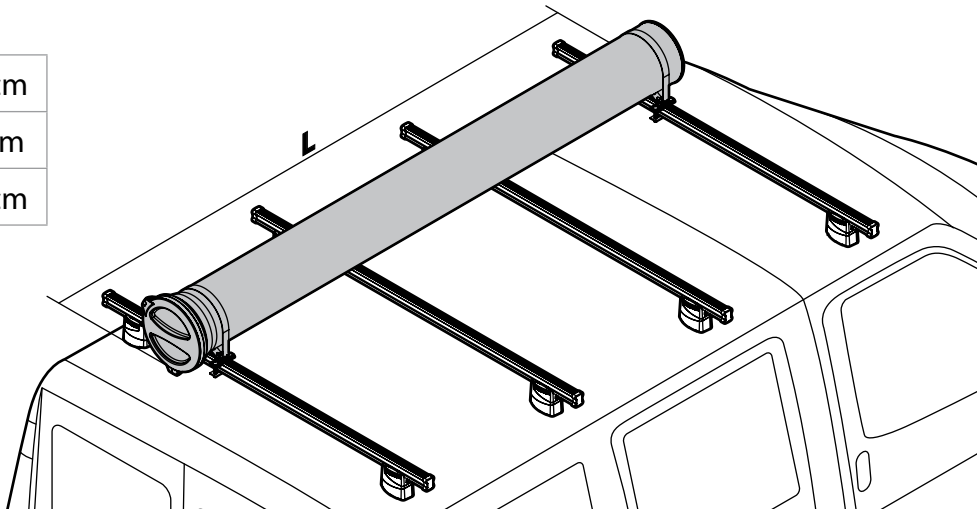

Kargo-Plus
series

Alluminio / Aluminium

KARGO-TUBE

N11050 T200 L = 205 cm

N11051 T300 L = 305 cm

N11052 T400 L = 405 cm

LADDER HOLDER STRAPS

N11065 U-5