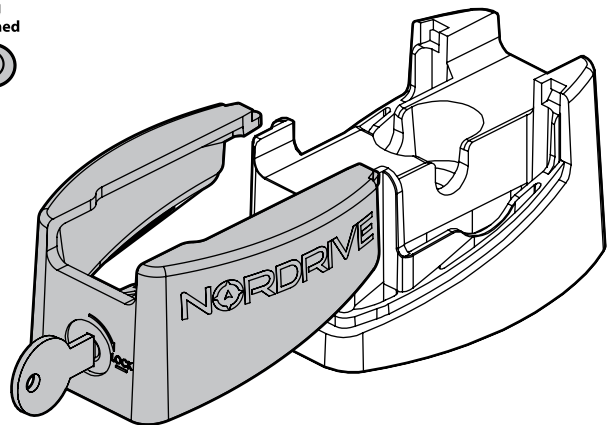

NORDRIVE®

TRANSPORT SOLUTIONS

Art. **N30032**