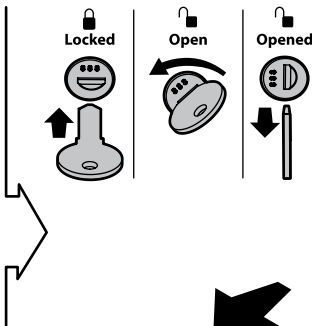

NORDRIVE®

TRANSPORT SOLUTIONS

Art. **N30032**