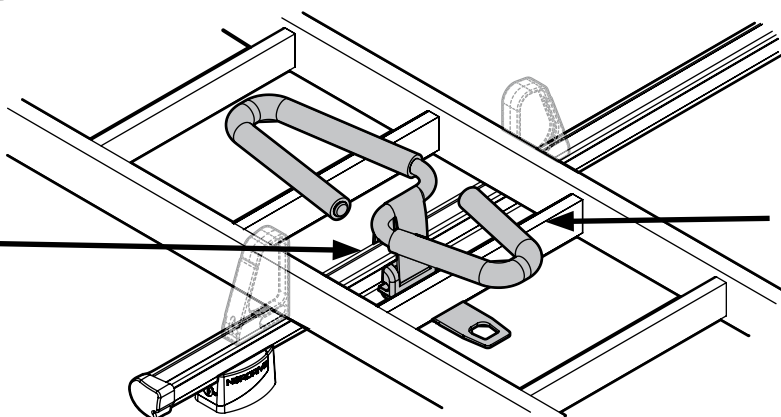

Kargo-Plus
series

Alluminio / Aluminium

KARGO-TUBE

N11050 T200 L = 205 cm

N11051 T300 L = 305 cm

N11052 T400 L = 405 cm

LADDER HOLDER STRAPS

N11065 U-5