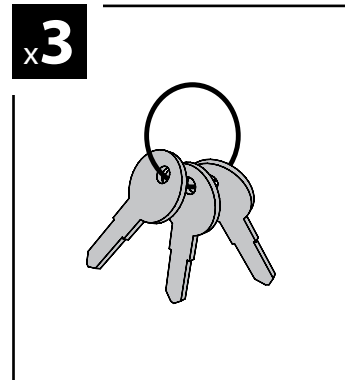

NORDRIVE®

TRANSPORT SOLUTIONS

Art. **N30032**