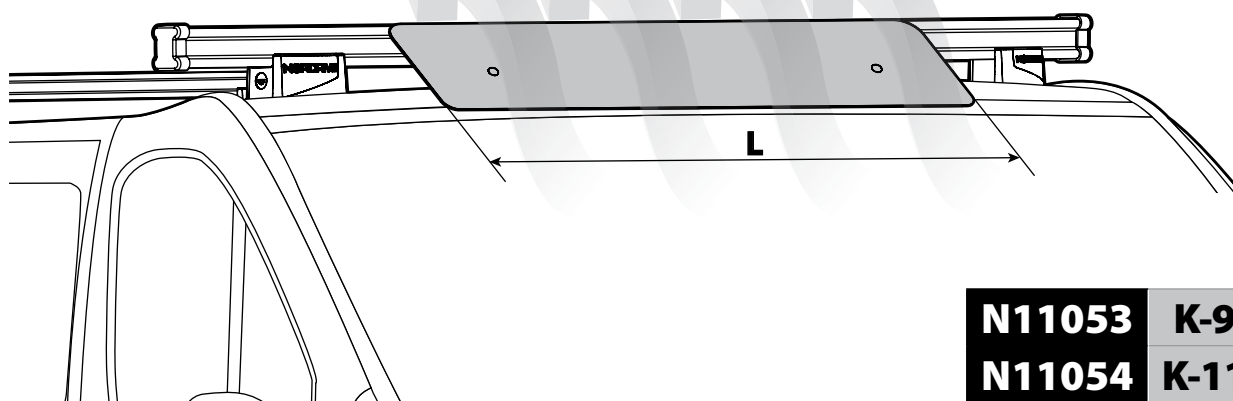

KARGO ROLLER

N11000	K-0	L = 64 cm
N11003	K-7	L = 96 cm

LOAD STOPS

N11001 K-1

LOAD STOPS

N11002 K-2

SPOILER

N11053	K-9	L = 95 cm
N11054	K-11	L = 110 cm