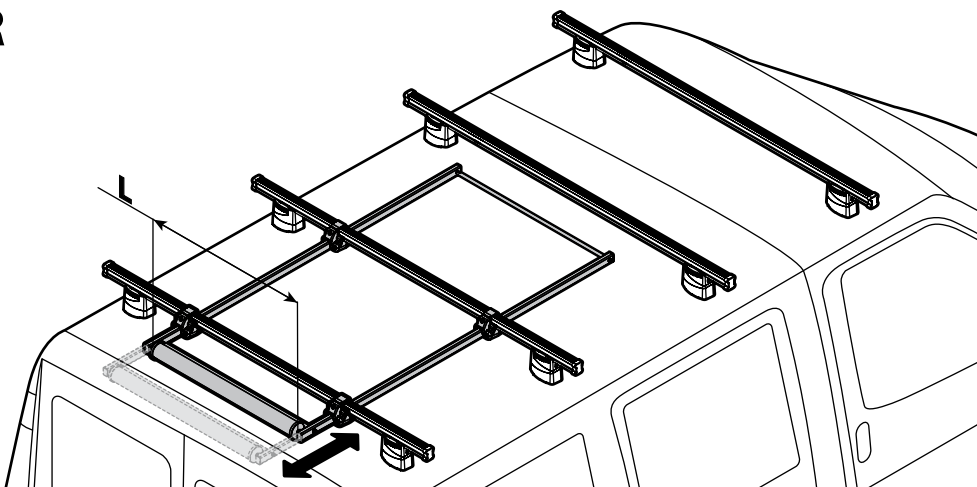

LADDER STEP ADAPTER

N11067 U-6

EXTENSION ROLLER

N11020 U-0 L = 64 cm

N11021 U-7 L = 96 cm

NORDRIVE[®]
TRANSPORT SOLUTIONS

NORDRIVE[®] is a registered trademark of
LAMPA S.p.A.
Via G. Rossa 53/55, 46019 Viadana (MN) ITALY
Tel. +39 0375 820700
UNI EN ISO 9001:2008 Certified Company
www.nordrive.it
www.lampa.it