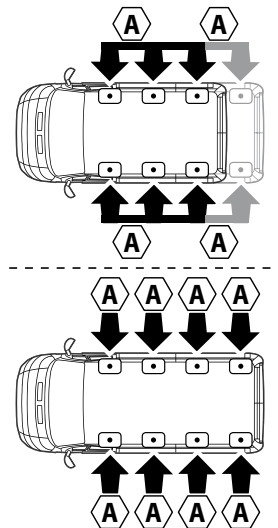

5

A

Kargo

ACCIAIO
Steel

B

Kargo-Plus

ALLUMINIO
Aluminium

6