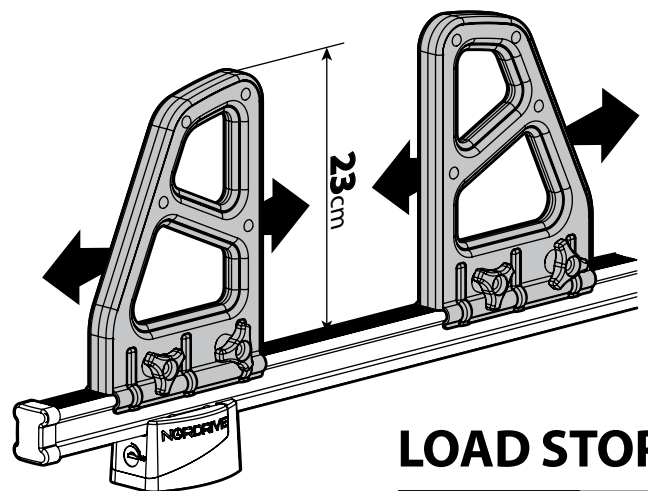

KARGO ROLLER

N11000	K-0	L = 64 cm
N11003	K-7	L = 96 cm

LOAD STOPS

N11001 K-1

LOAD STOPS

N11002 K-2

SPOILER

N11053	K-9	L = 95 cm
N11054	K-11	L = 110 cm