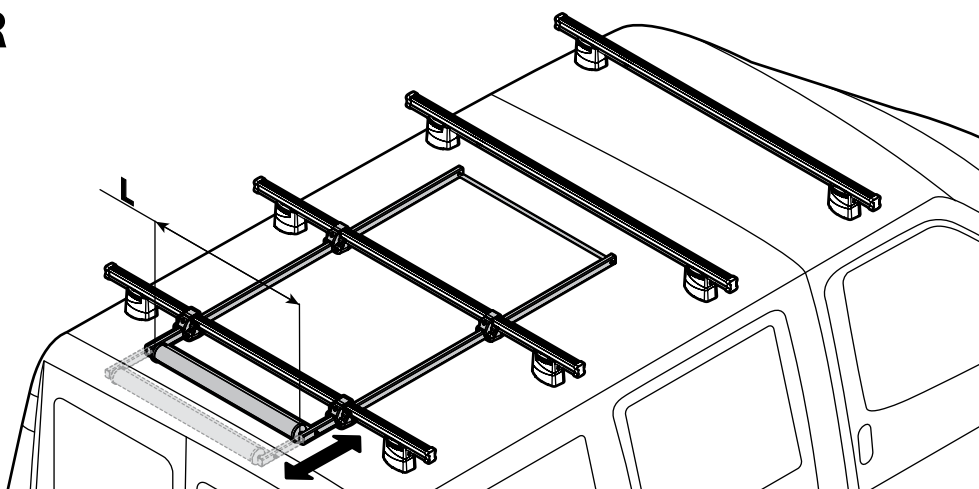

EXTENSION ROLLER

N11020 U-0 L = 64 cm

N11021 U-7 L = 96 cm

NORDRIVE®
TRANSPORT SOLUTIONS

NORDRIVE® is a registered trademark of
LAMPA S.p.A.
Via G. Rossa 53/55, 46019 Viadana (MN) ITALY
Tel. +39 0375 820700
UNI EN ISO 9001:2008 Certified Company
www.nordrive.it
www.lampa.it