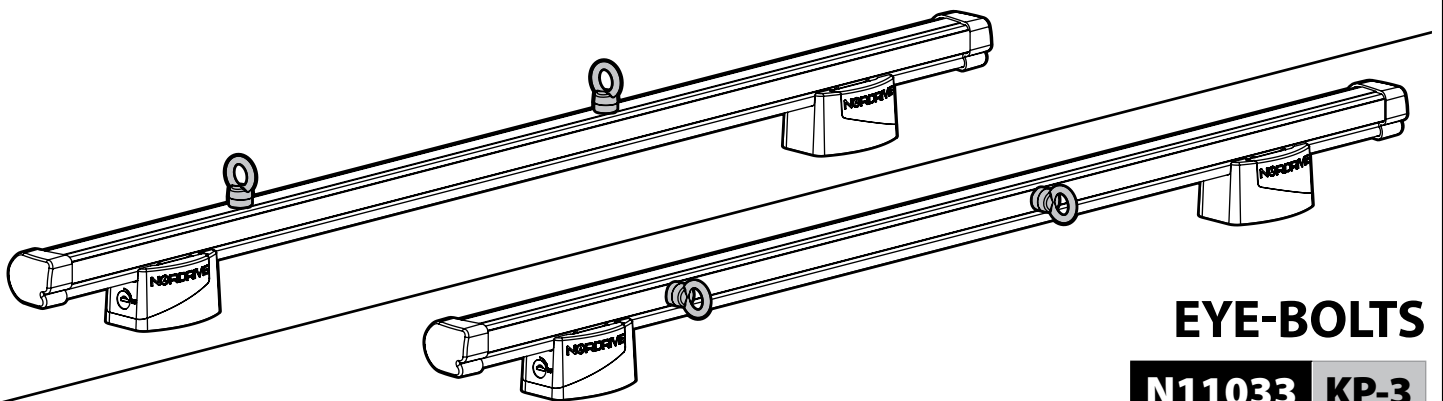

EYE-BOLTS

N11033 KP-3