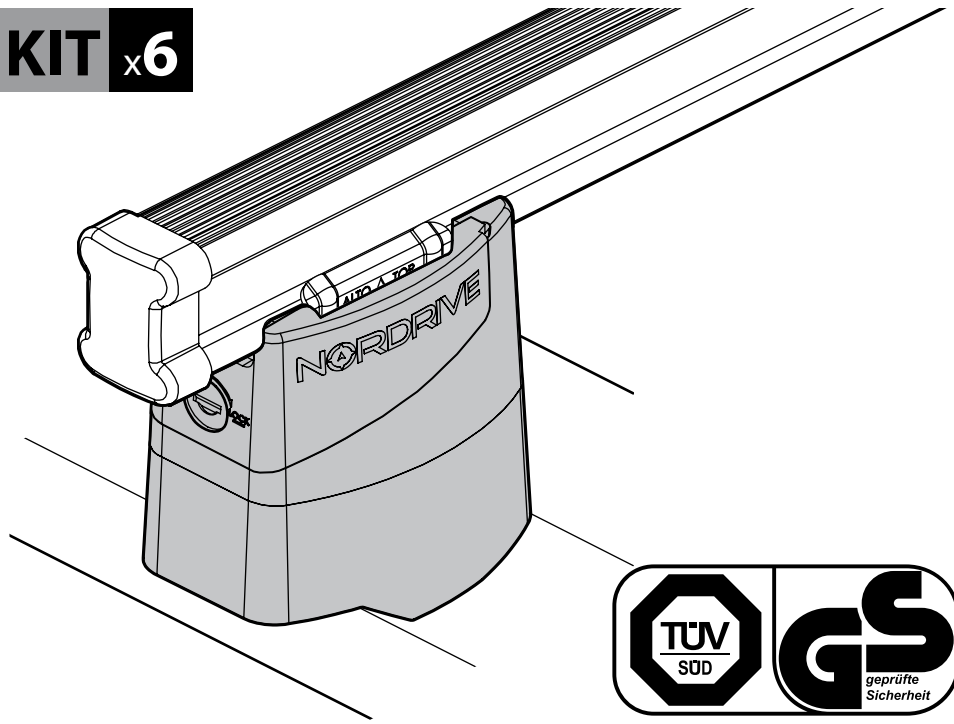

Art. **N30033**

CITROËN JUMPER

04/06→04/14

05/14→

FIAT DUCATO

07/06→04/14

05/14→

PEUGEOT BOXER

04/06→04/14

05/14→

☒ H1

(L1, L2, L3)

☒ H2

(L2, L3, L4)

☐ H3

(L4)

KIT x6

- ① ADATTO PER
- Ⓒ SUITABLE FOR
- Ⓕ INDIQUÉ POUR
- Ⓓ GEEIGNET FÜR
- Ⓔ ADECUADA PARA

NORDDRIVE KARGO SERIES

Kargo
ACCIAIO
Steel

- ① BARRE KARGO
- Ⓒ KARGO BARS
- Ⓕ BARRES KARGO
- Ⓓ DACH-LASTENTRÄGER KARGO
- Ⓔ BARRES KARGO

180cm

Art. **N10015** x3

Kargo-Plus
ALLUMINIO
Aluminium

- ① BARRE KARGO-PLUS
- Ⓒ KARGO-PLUS BARS
- Ⓕ BARRES KARGO-PLUS
- Ⓓ DACH-LASTENTRÄGER KARGO-PLUS
- Ⓔ BARRES KARGO-PLUS

180cm

Art. **N10045** x3