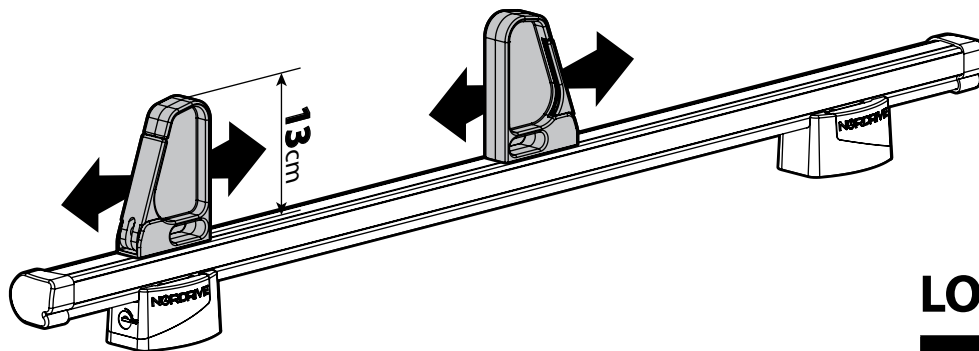

LOAD STOPS

N11031 KP-1