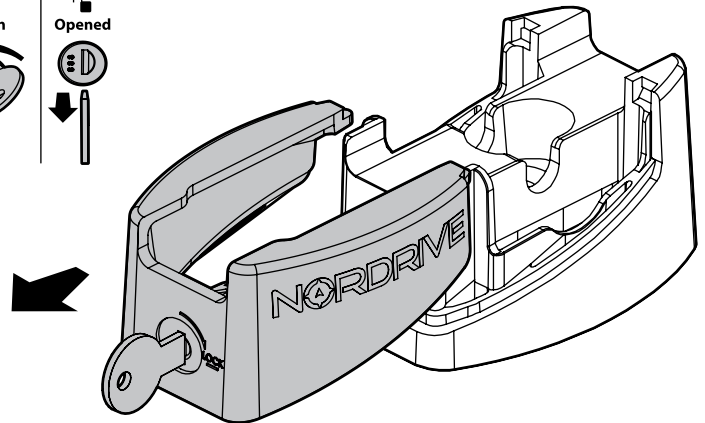

NORDRIVE®

TRANSPORT SOLUTIONS

Art. **N30033**