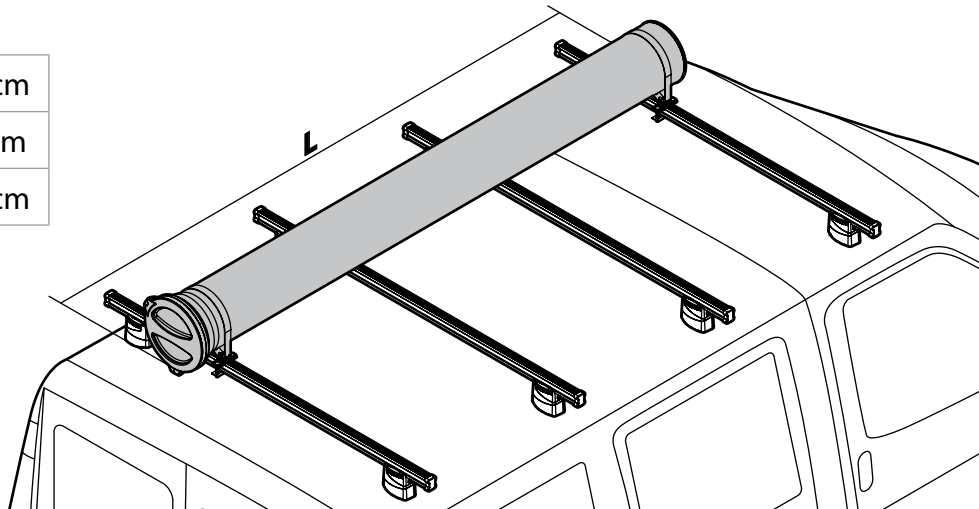

N11051 T300 L = 305 cm

N11052 T400 L = 405 cm

LADDER HOLDER STRAPS

N11065 U-5

LADDER STEP ADAPTER

N11067 U-6

EXTENSION ROLLER

N11020 U-0 L = 64 cm