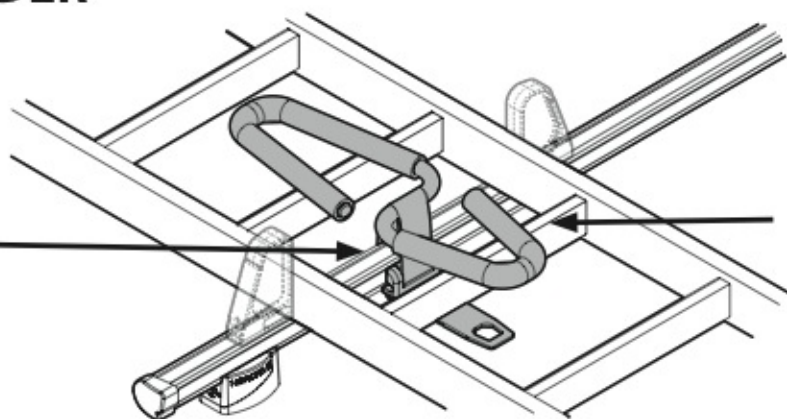

Alluminio / Aluminium

KARGO-TUBE

N11050 T200 L = 205 cm

N11051 T300 L = 305 cm

N11052 T400 L = 405 cm

LADDER HOLDER STRAPS

N11065 U-5

LADDER STEP ADAPTER