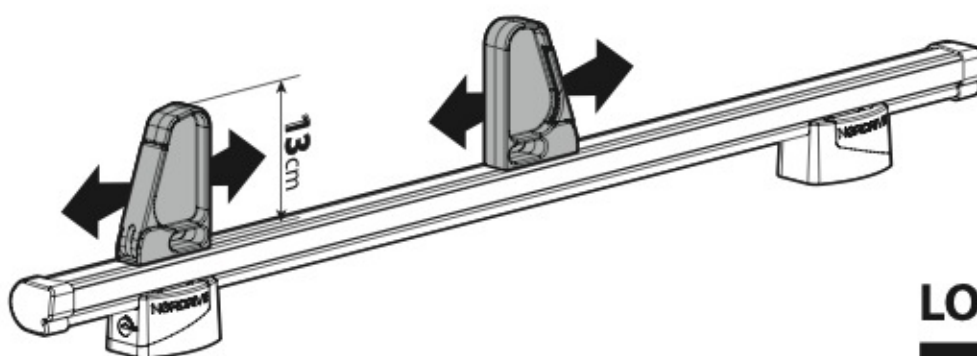

Kargo-Plus series

Alluminio / Aluminium

KARGO ROLLER

N11030 KP-0 L = 64 cm

N11034 KP-7 L = 96 cm

LOAD STOPS

N11031 KP-1

EYE-BOLTS