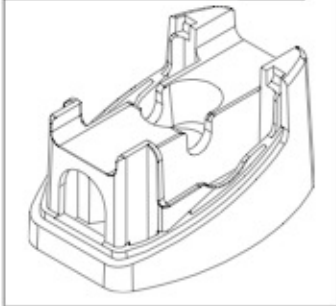

NORDRIVE®

TRANSPORT SOLUTIONS

Art. **N30112**

70PL001 x4

x3

76PL001 x4

00PL009 x4