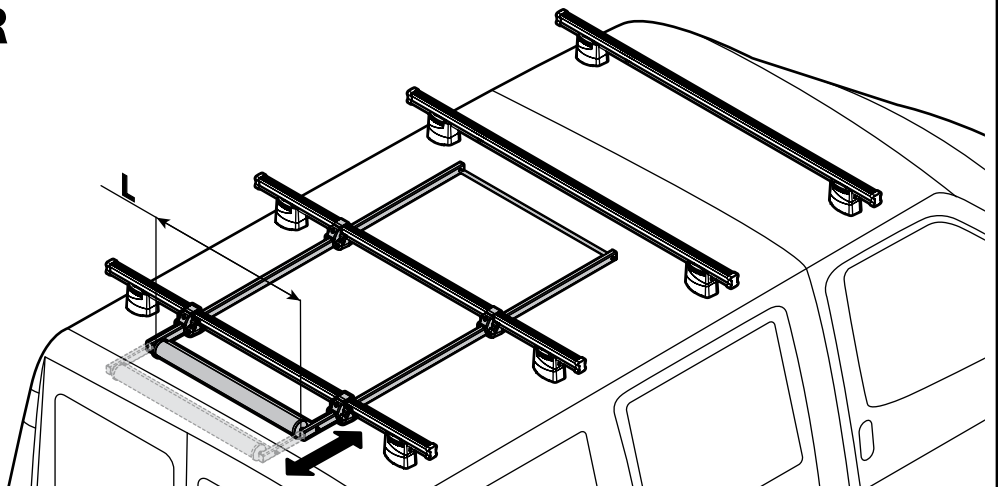

EXTENSION ROLLER

N11020	U-0	L = 64 cm
N11021	U-7	L = 96 cm

- (I) Lotto di produzione da comunicare per eventuali ricambi
- (GB) Production lot number to be communicated for any spare parts
- (F) Lot de production à communiquer pour toute pièce de rechange
- (D) Produktionscharge für eventuelle Ersatzteile
- (E) Lote de producción a comunicar por cualquier repuesto

Lot.

NORDRIVE®
TRANSPORT SOLUTIONS

NORDRIVE® is a registered trademark of
LAMPA S.p.A.
Via G. Rossa 53/55, 46019 Viadana (MN) ITALY
Tel. +39 0375 820700
UNI EN ISO 9001:2008 Certified Company
www.nordrive.it
www.lampa.it