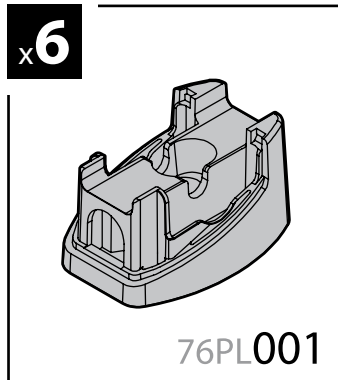

NORDDRIVE®

TRANSPORT SOLUTIONS

Art. **N30113**