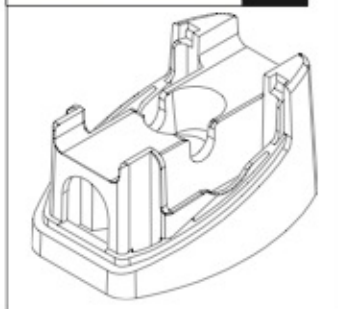

NORDRIVE®

TRANSPORT SOLUTIONS

Art. **N30123**

70PL001 x6

x3

76PL001 x6

00PL007 x6

79FE002 x6