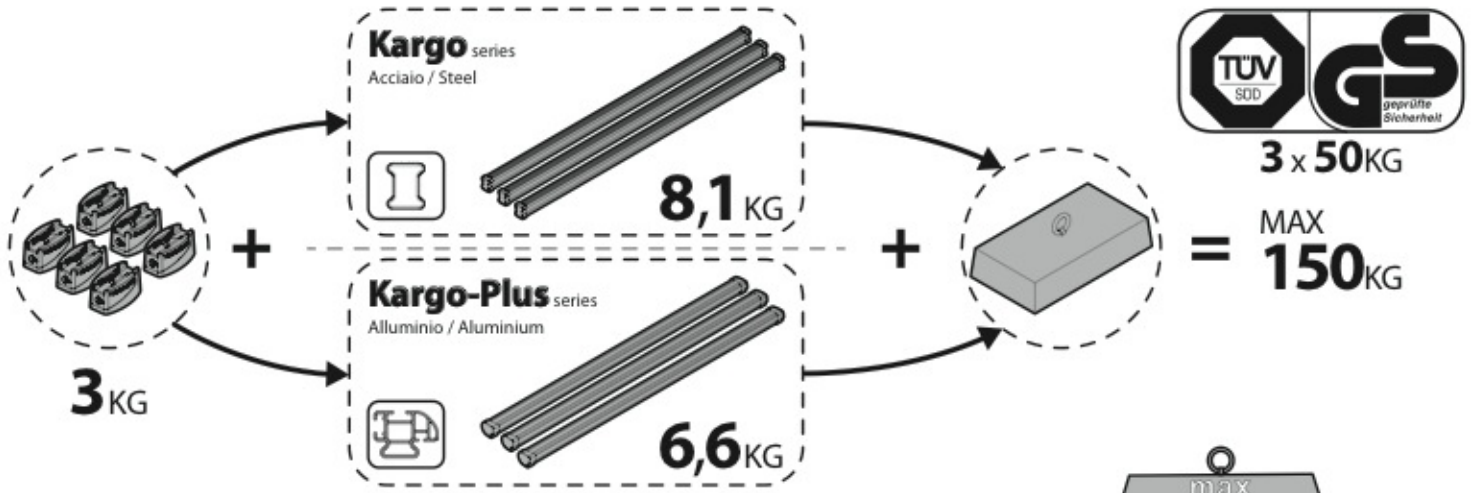

180cm

**Kargo-Plus series**

Alluminio / Aluminium

Art. **N10045** x6

**NORDDRIVE**<sup>®</sup>  
TRANSPORT SOLUTIONS

max:  
???kg