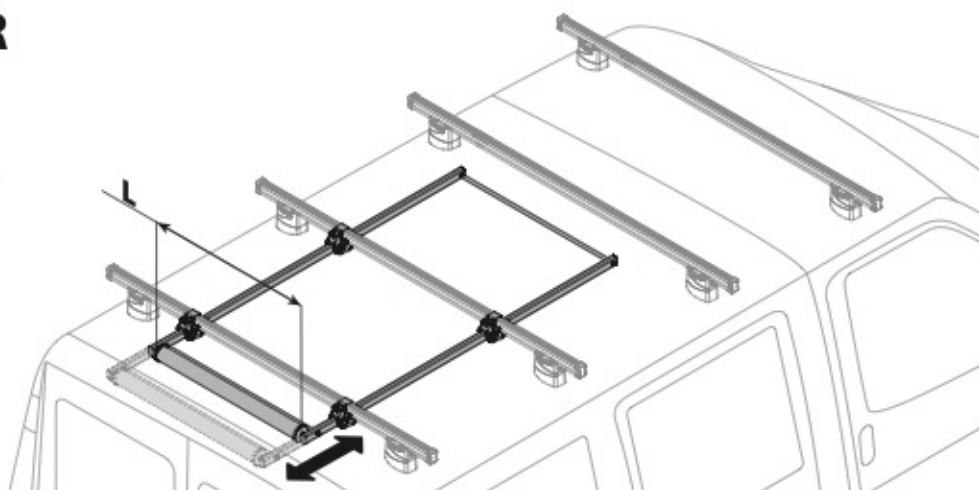

EXTENSION ROLLER

N11020

U-0

L = 64 cm

N11021

U-7

L = 96 cm

Acciaio
Steel

Alluminio
Aluminium

NORDRIVE®
TRANSPORT SOLUTIONS

is a registered trade mark of
LAMPA S.p.A.
46019 Viadana (MN) ITALY
Ditta certificata UNI EN ISO 9001:2008
www.nordrive.it
www.lampa.it

91CA0325 r03