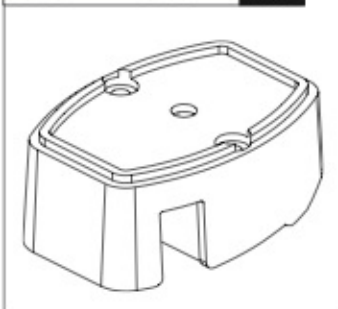

NORDRIVE®

TRANSPORT SOLUTIONS

Art. **N30123**

70PL001 x6

x3

76PL001 x6

00PL007 x6

79FE002 x6