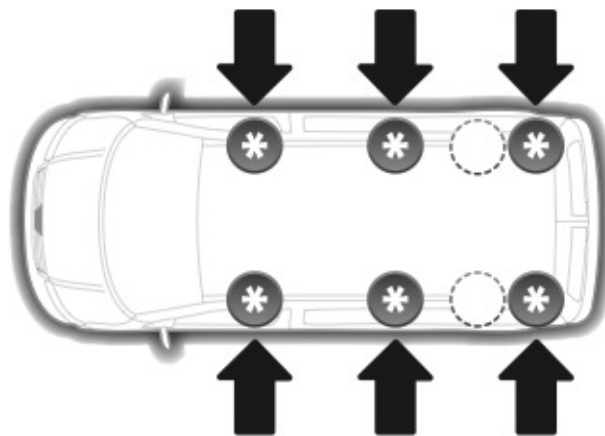

180cm

**Kargo-Plus series**

Alluminio / Aluminium

Art. **N10045** x6

**NORDDRIVE**<sup>®</sup>  
TRANSPORT SOLUTIONS

max:  
???kg