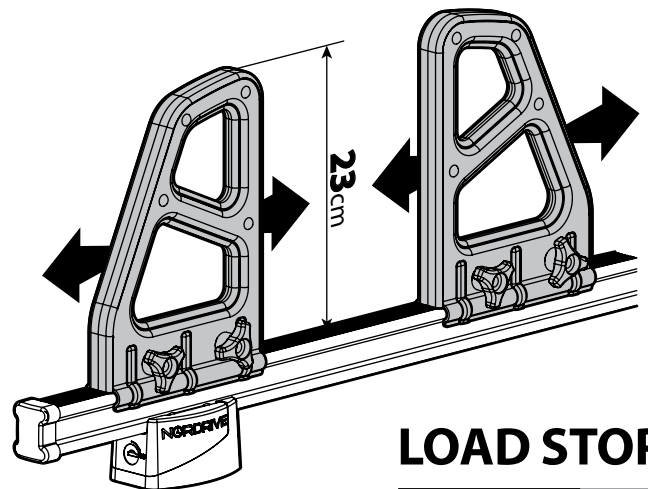

LOAD STOPS

N11002 K-2