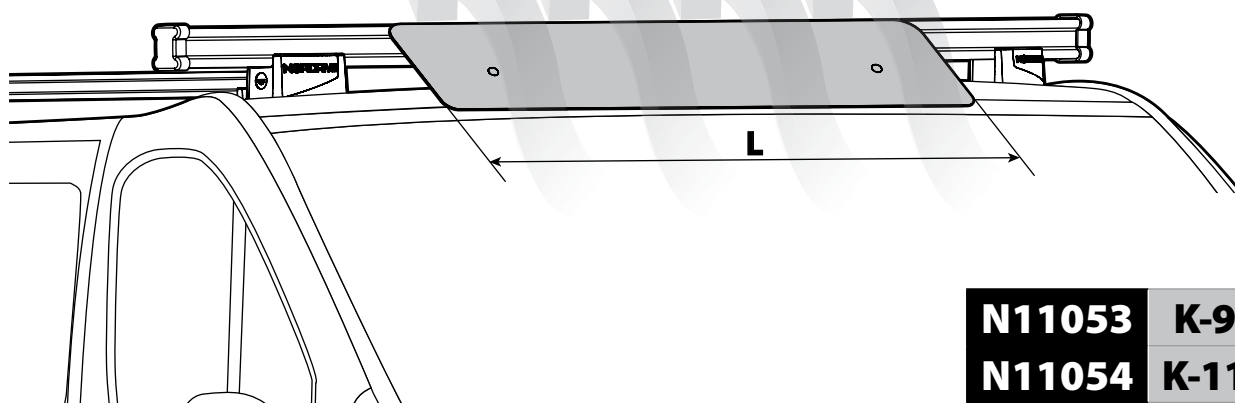

SPOILER

N11053	K-9	L = 95 cm
N11054	K-11	L = 110 cm