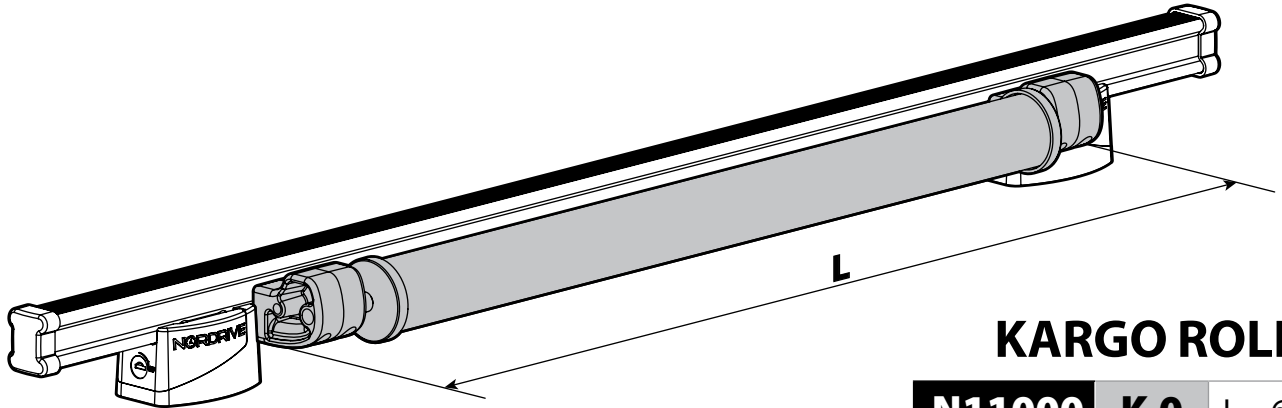

5

6

7

Kargo series

Acciaio / Steel

KARGO ROLLER

N11000	K-0	L = 64 cm
N11003	K-7	L = 96 cm

LOAD STOPS