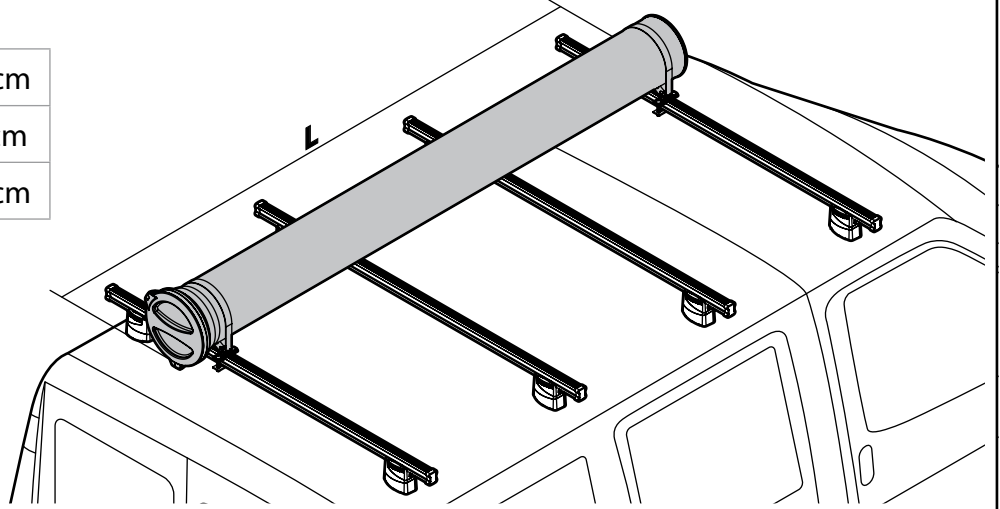

N11050	T200	L = 205 cm
N11051	T300	L = 305 cm
N11052	T400	L = 405 cm

LADDER HOLDER STRAPS

N11065 U-5

LADDER STEP ADAPTER

N11067 U-6

EXTENSION ROLLER

N11020	U-0	L = 64 cm
N11021	U-7	L = 96 cm