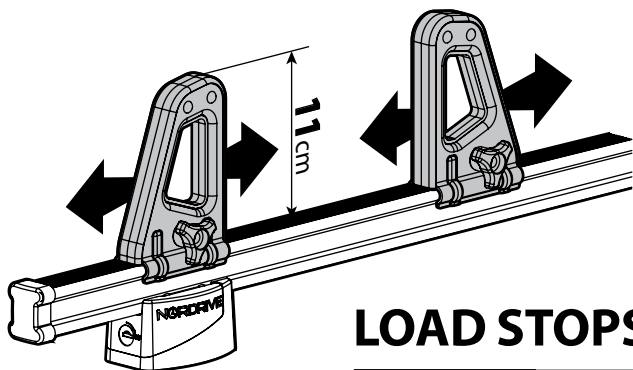

5

6

7

Kargo series

Acciaio / Steel

KARGO ROLLER

N11000	K-0	L = 64 cm
N11003	K-7	L = 96 cm

LOAD STOPS