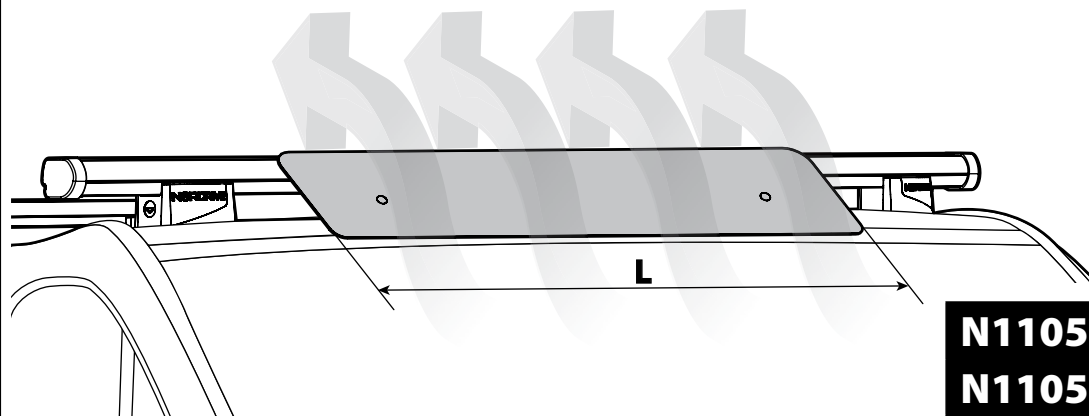

SPOILER

N11057 KP-9 L = 95 cm

N11058 KP-11 L = 110 cm