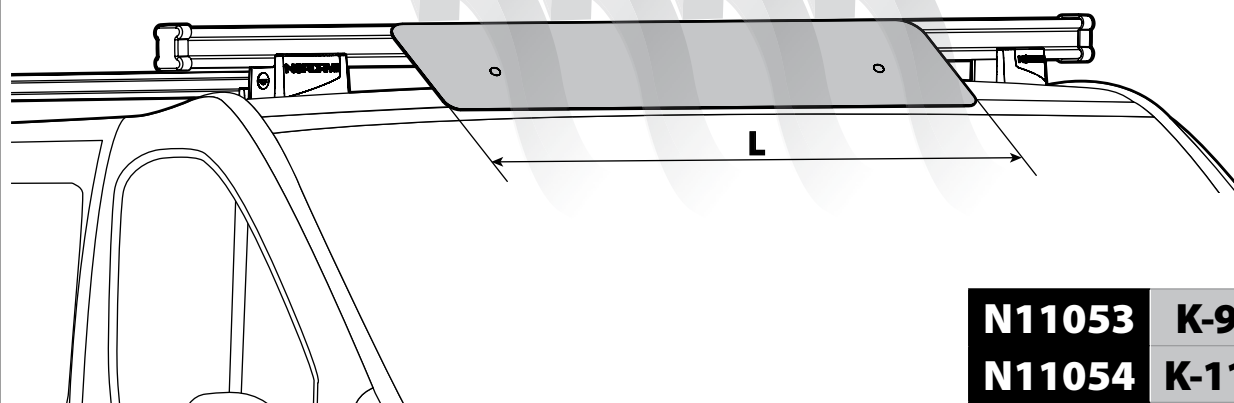

Kargo series

Acciaio / Steel

KARGO ROLLER

N11000	K-0	L = 64 cm
N11003	K-7	L = 96 cm

LOAD STOPS

N11001 K-1

LOAD STOPS

N11002 K-2