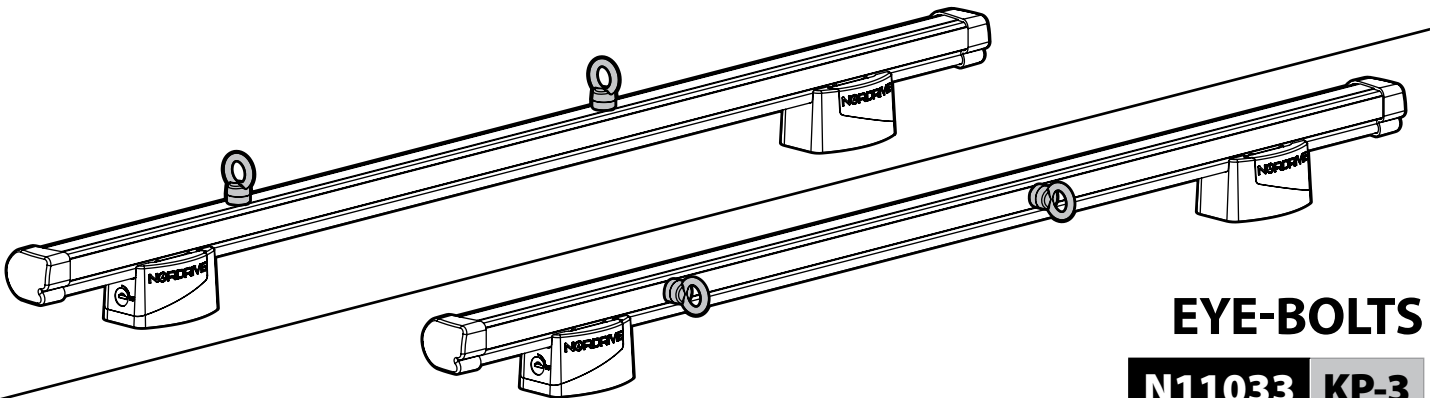

EYE-BOLTS

N11033 KP-3