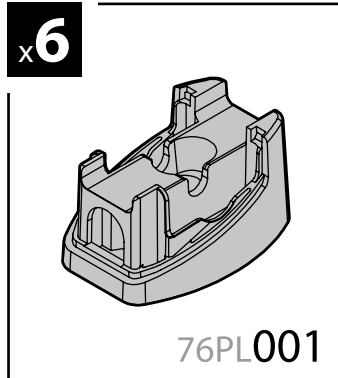

NORDRIVE®

TRANSPORT SOLUTIONS

Art. **N30143**