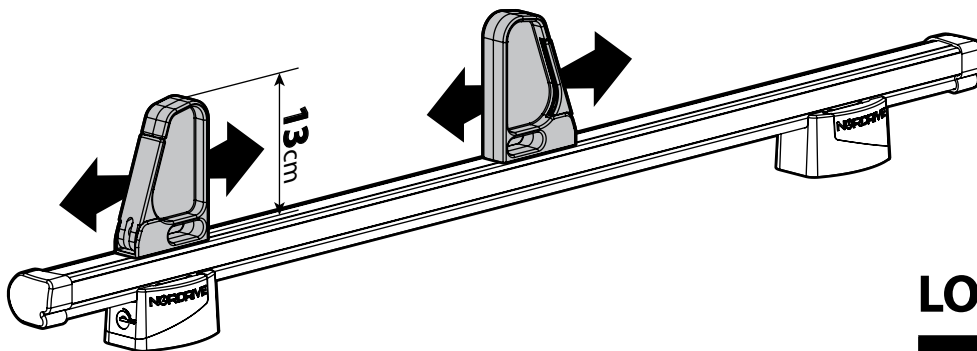

SPOILER

N11053	K-9	L = 95 cm
N11054	K-11	L = 110 cm

OPTIONALS PER / FOR / FÜR:

Kargo-Plus series

Alluminio / Aluminium

KARGO ROLLER

N11030	KP-0	L = 64 cm
N11034	KP-7	L = 96 cm

LOAD STOPS