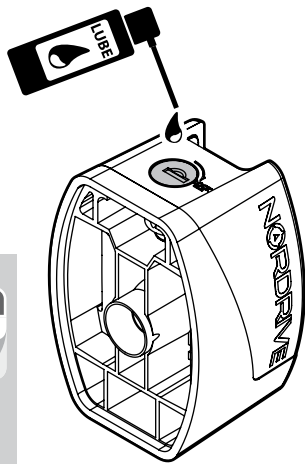

NORDRIVE®

TRANSPORT SOLUTIONS

Art. **N30143**