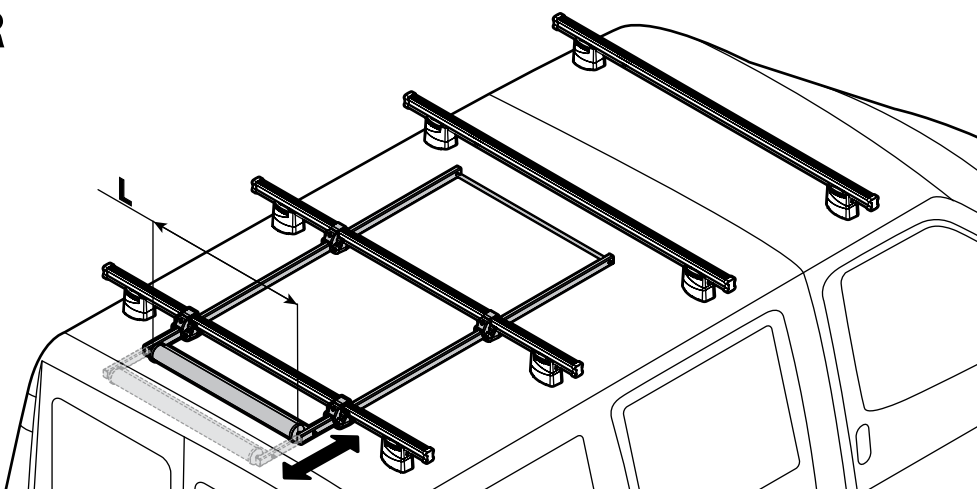

LADDER STEP ADAPTER

N11067 U-6

EXTENSION ROLLER

N11020 U-0 L = 64 cm

N11021 U-7 L = 96 cm

NORDRIVE[®]
TRANSPORT SOLUTIONS

NORDRIVE[®] is a registered trademark of
LAMPA S.p.A.
Via G. Rossa 53/55, 46019 Viadana (MN) ITALY
Tel. +39 0375 820700
UNI EN ISO 9001:2008 Certified Company
www.nordrive.it
www.lampa.it