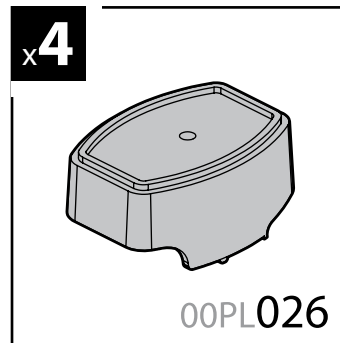

NORDRIVE®

TRANSPORT SOLUTIONS

Art. **N30143**