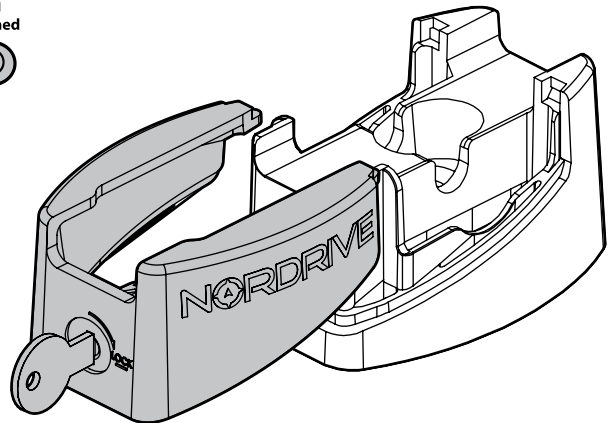

NORDRIVE®

TRANSPORT SOLUTIONS

Art. **N30143**