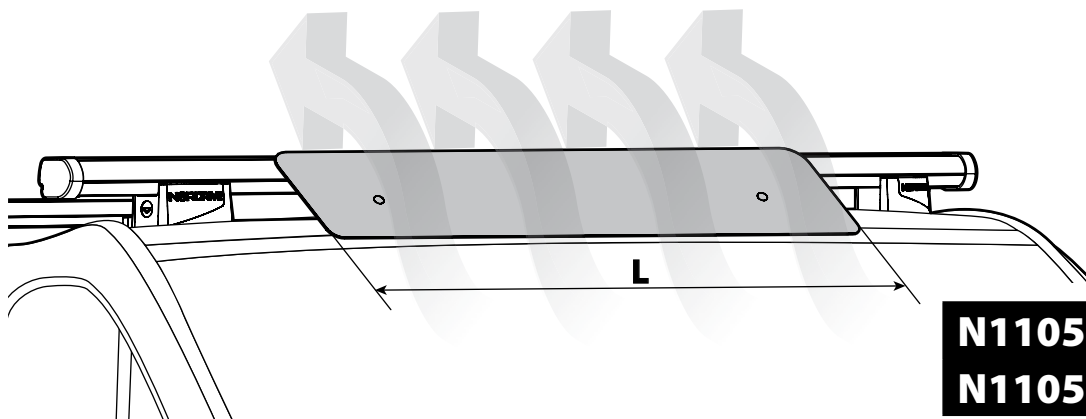

SPOILER

N11057	KP-9	L = 95 cm
N11058	KP-11	L = 110 cm