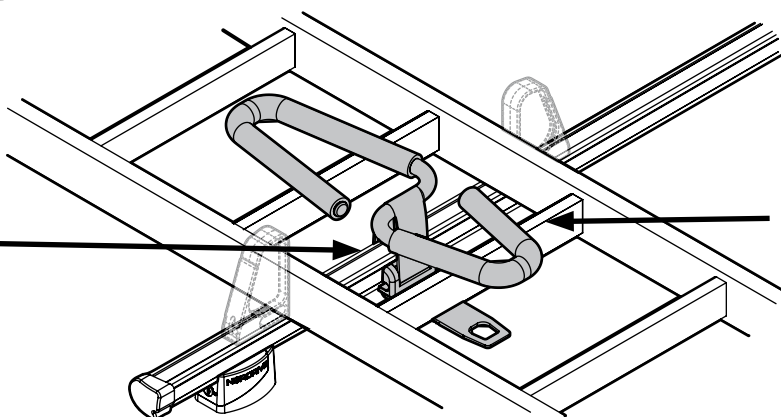

Kargo-Plus
series

Alluminio / Aluminium

KARGO-TUBE

N11050 T200 L = 205 cm

N11051 T300 L = 305 cm

N11052 T400 L = 405 cm

LADDER HOLDER STRAPS

N11065 U-5