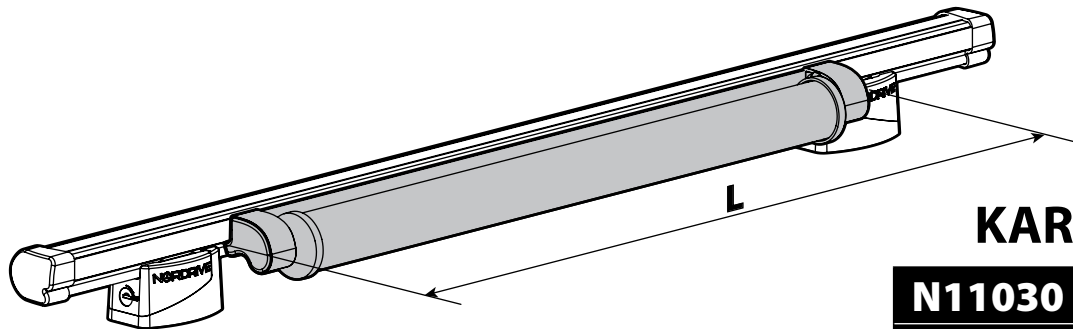

SPOILER

N11053	K-9	L = 95 cm
N11054	K-11	L = 110 cm

OPTIONALS PER / FOR / FÜR:

Kargo-Plus series

Alluminio / Aluminium

KARGO ROLLER

N11030	KP-0	L = 64 cm
N11034	KP-7	L = 96 cm

LOAD STOPS