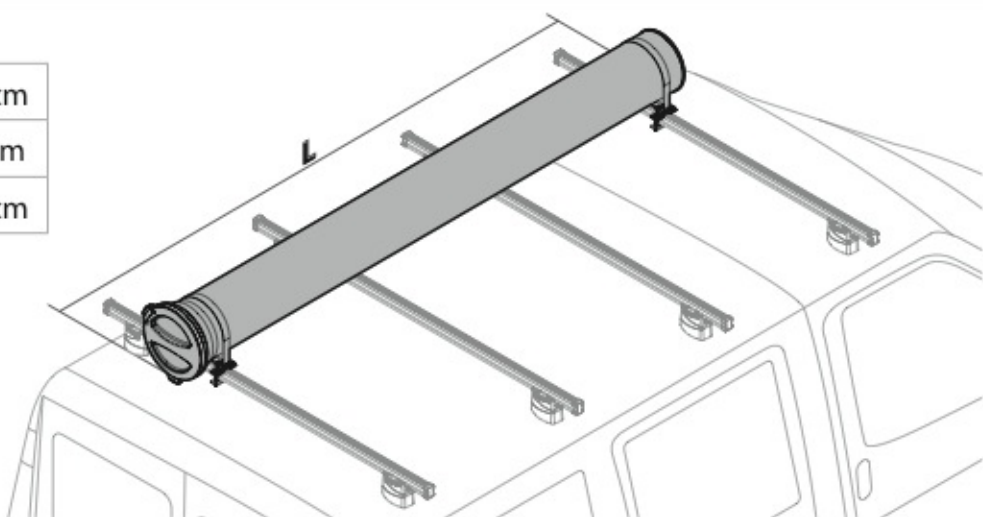

OPTIONALS PER / FOR / FÜR:

Kargo series

Acciaio / Steel

Kargo-Plus
series

Alluminio / Aluminium

KARGO-TUBE

N11050 T200 L = 205 cm

N11051 T300 L = 305 cm

N11052 T400 L = 405 cm

LADDER HOLDER STRAPS

N11065 U-5