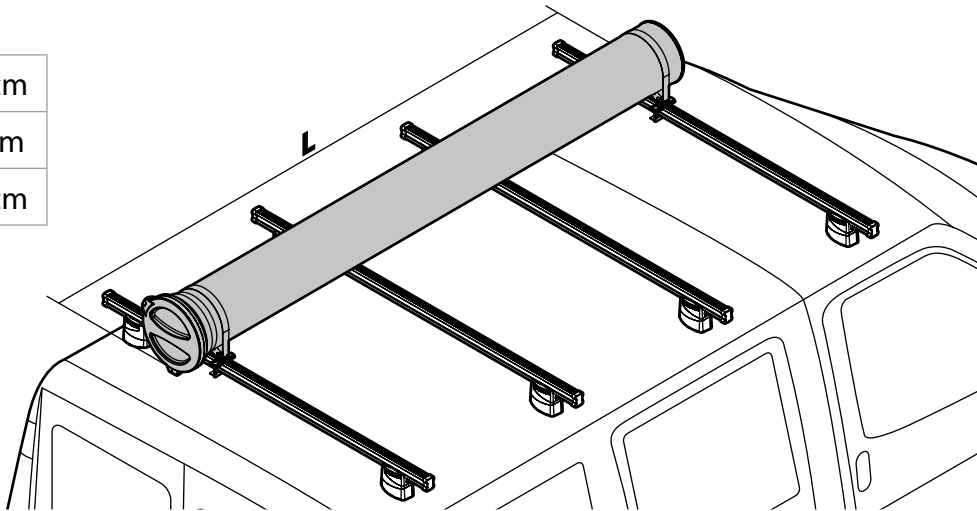

OPTIONALS PER / FOR / FÜR:

Kargo series

Acciaio / Steel

Kargo-Plus series

Alluminio / Aluminium

KARGO-TUBE

N11050	T200	L = 205 cm
N11051	T300	L = 305 cm
N11052	T400	L = 405 cm

LADDER HOLDER STRAPS