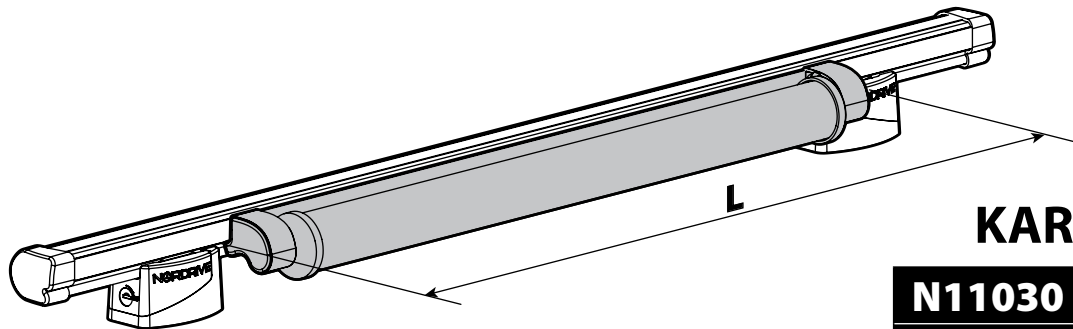

N11001 K-1

LOAD STOPS

N11002 K-2

SPOILER

N11053	K-9	L = 95 cm
N11054	K-11	L = 110 cm

OPTIONALS PER / FOR / FÜR:

Kargo-Plus series

Alluminio / Aluminium