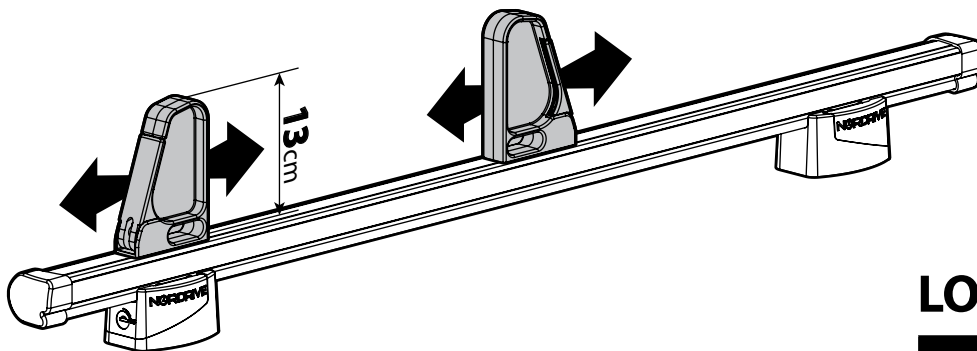

LOAD STOPS

N11031	KP-1