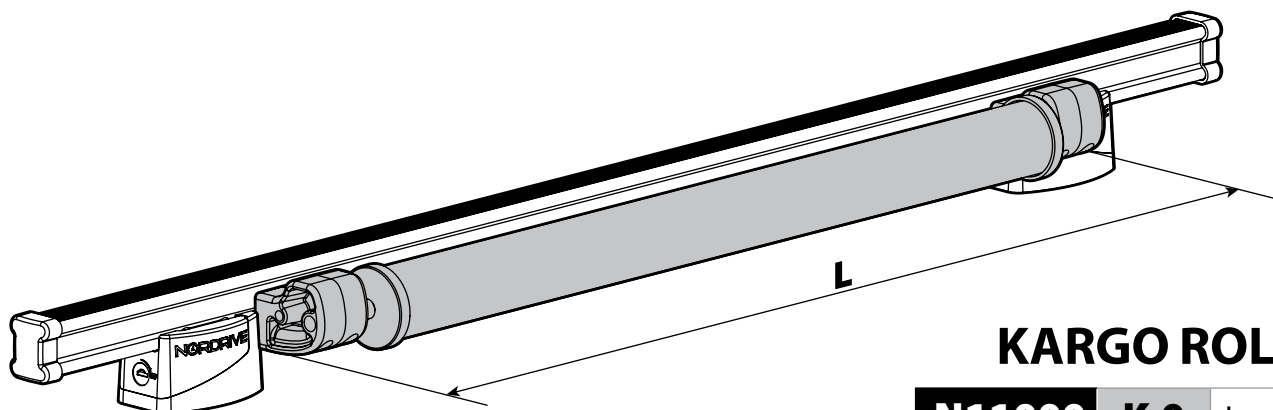

6

7

8

Kargo series

Acciaio / Steel

KARGO ROLLER

N11000	K-0	L = 64 cm
N11003	K-7	L = 96 cm

LOAD STOPS