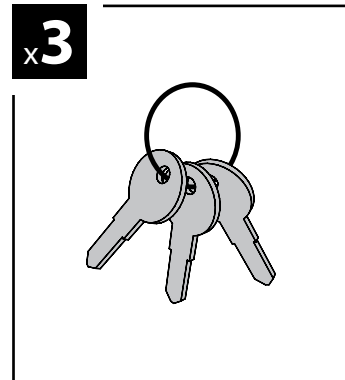

NORDRIVE®

TRANSPORT SOLUTIONS

Art. **N30162**