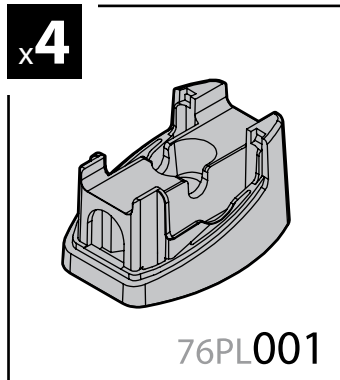

NORDRIVE®

TRANSPORT SOLUTIONS

Art. **N30162**