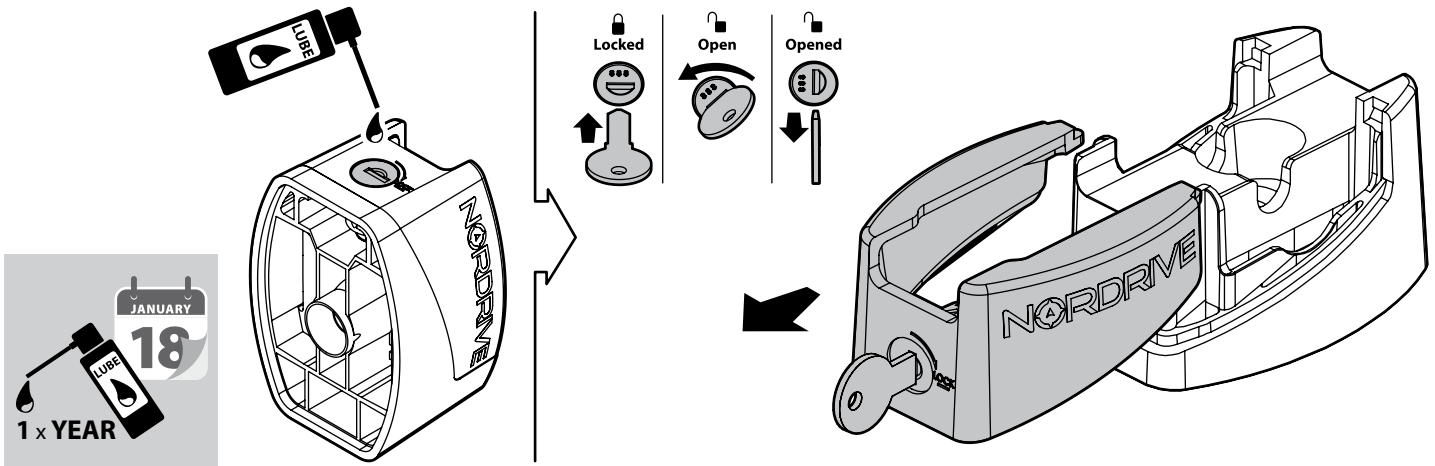

NORDRIVE®

TRANSPORT SOLUTIONS

Art. **N30162**