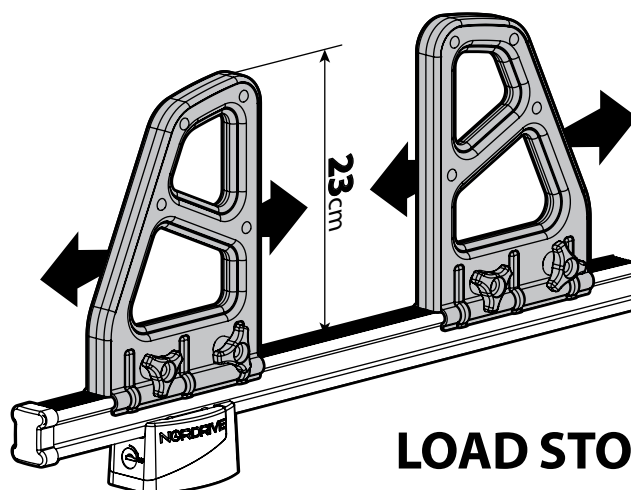

LOAD STOPS

N11002 K-2