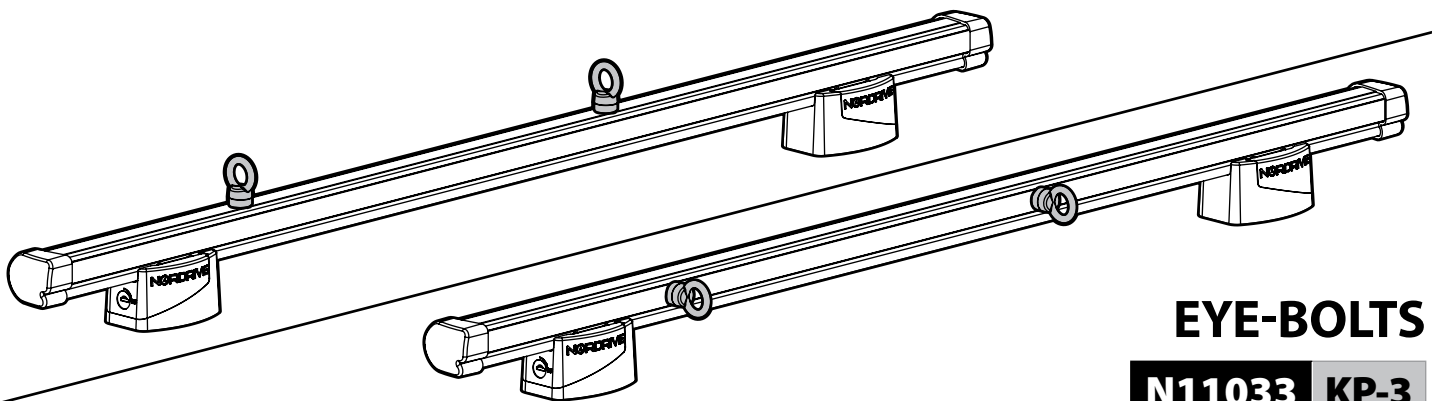

EYE-BOLTS

N11033	KP-3