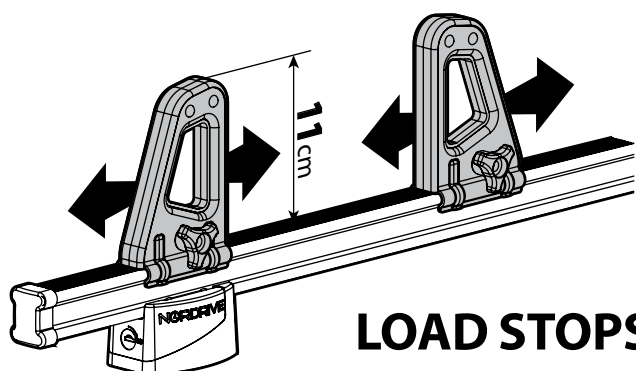

6

7

8

Kargo series

Acciaio / Steel

KARGO ROLLER

N11000	K-0	L = 64 cm
N11003	K-7	L = 96 cm

LOAD STOPS