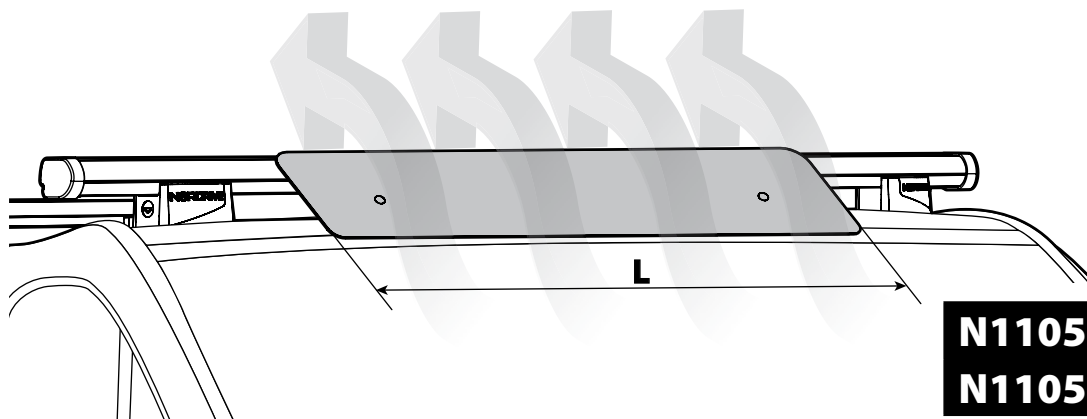

SPOILER

N11057	KP-9	L = 95 cm
N11058	KP-11	L = 110 cm