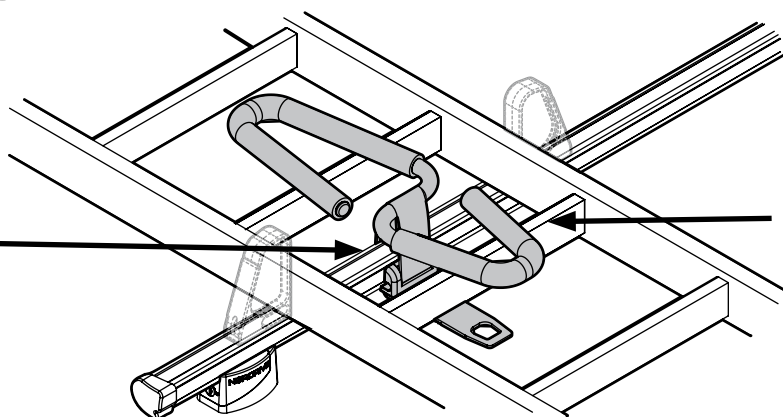

LADDER HOLDER STRAPS

N11065 U-5

LADDER STEP ADAPTER

N11067 U-6