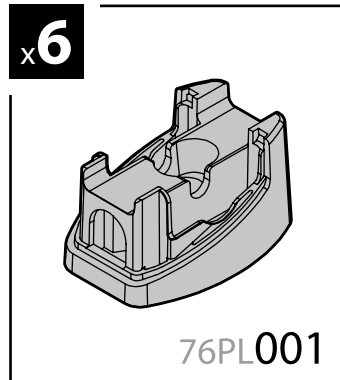

NORDRIVE®

TRANSPORT SOLUTIONS

Art. **N30163**