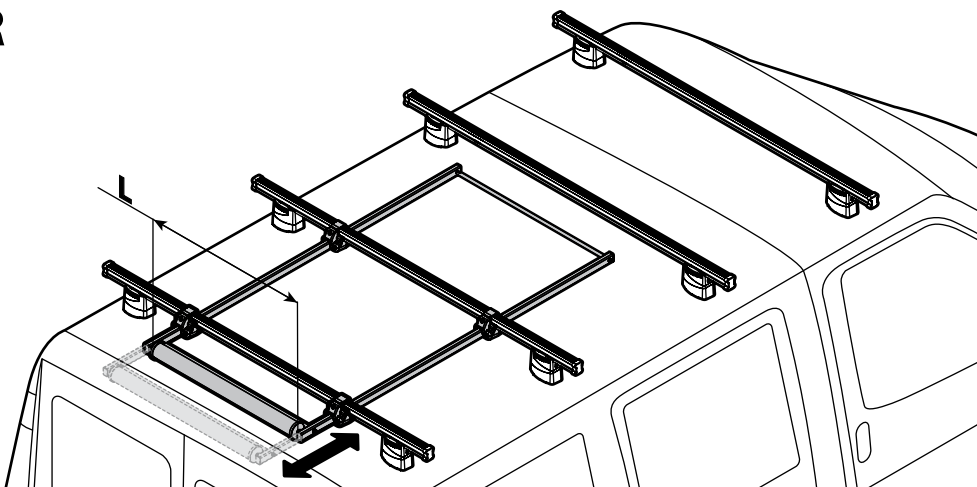

EXTENSION ROLLER

N11020 U-0 L = 64 cm

N11021 U-7 L = 96 cm

NORDRIVE®
TRANSPORT SOLUTIONS

NORDRIVE® is a registered trademark of
LAMPA S.p.A.
Via G. Rossa 53/55, 46019 Viadana (MN) ITALY
Tel. +39 0375 820700
UNI EN ISO 9001:2008 Certified Company
www.nordrive.it
www.lampa.it