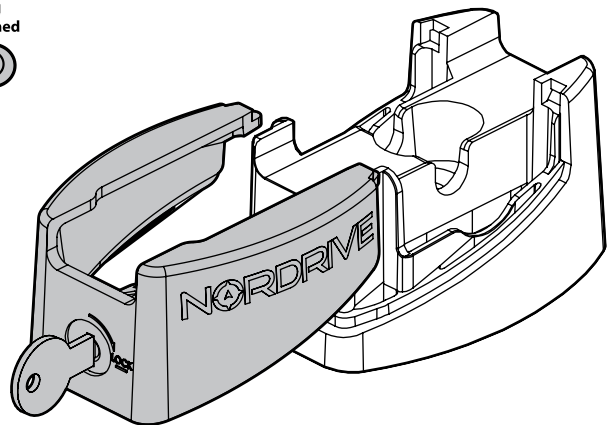

NORDRIVE®

TRANSPORT SOLUTIONS

Art. **N30163**