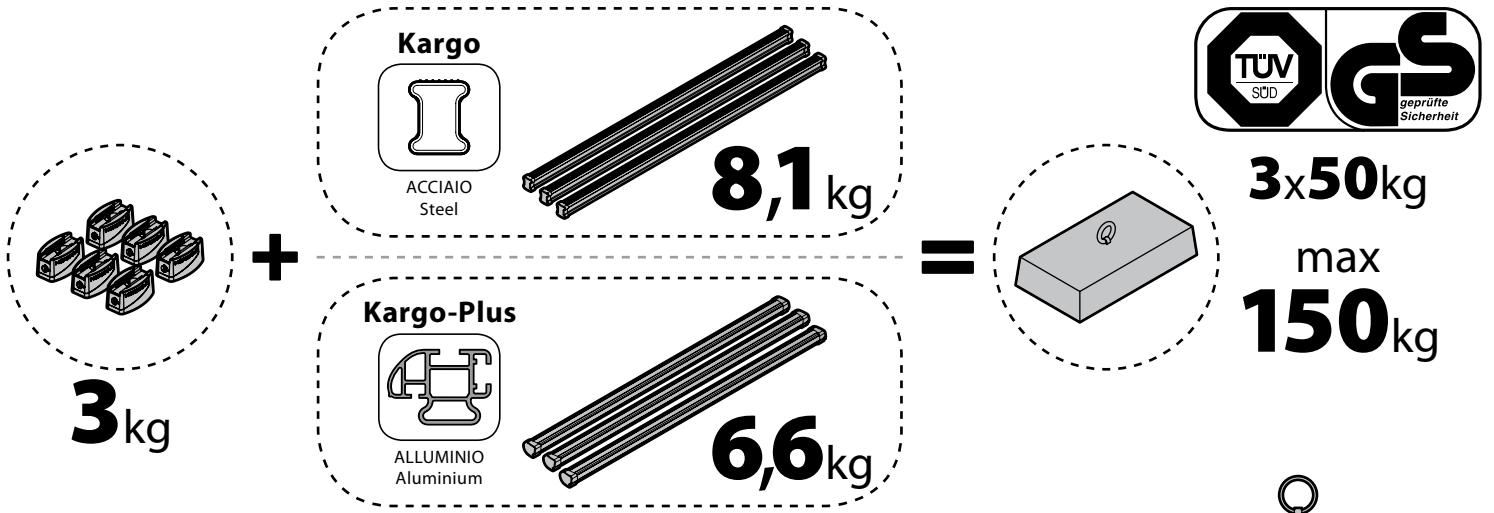

!

Safety regulations

! SAFETY REGULATIONS

! NORME DI SICUREZZA