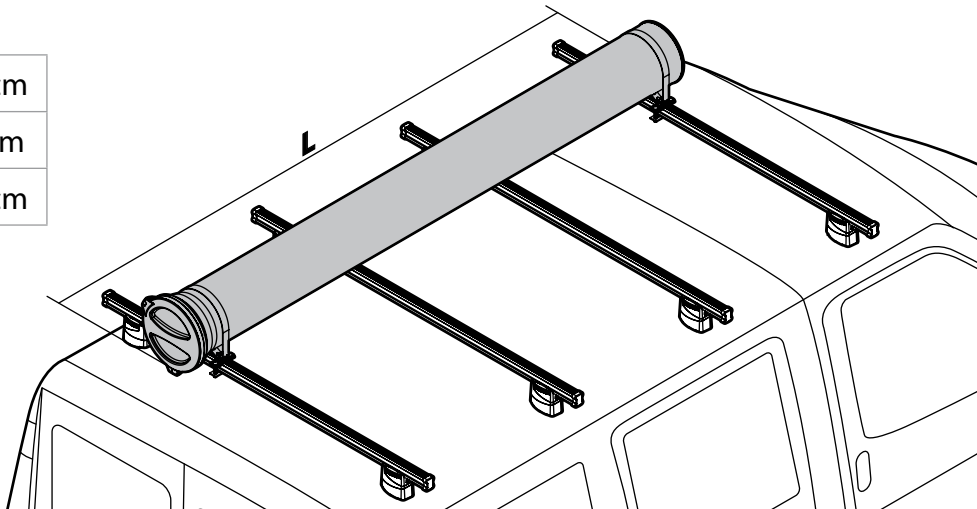

N11050 T200 L = 205 cm

N11051 T300 L = 305 cm

N11052 T400 L = 405 cm

LADDER HOLDER STRAPS

N11065 U-5

LADDER STEP ADAPTER

N11067 U-6

EXTENSION ROLLER