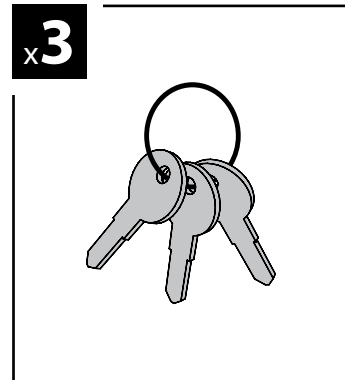

NORDRIVE®

TRANSPORT SOLUTIONS

Art. **N30163**