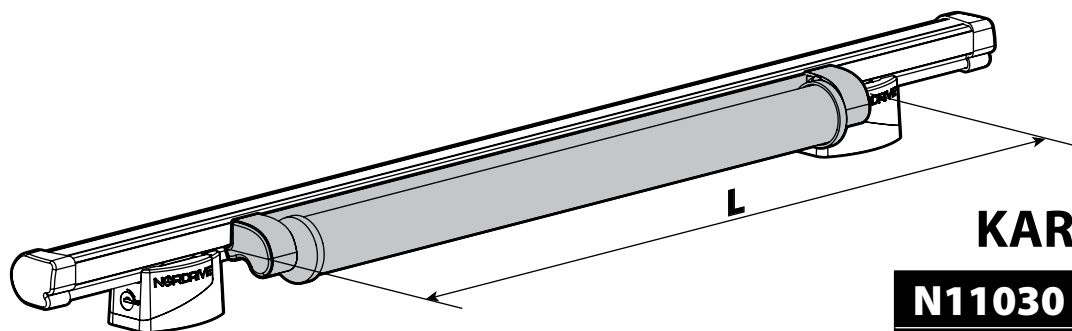

N11001 K-1

LOAD STOPS

N11002 K-2

SPOILER

N11053	K-9	L = 95 cm
N11054	K-11	L = 110 cm

OPTIONALS PER / FOR / FÜR:

Kargo-Plus series

Alluminio / Aluminium