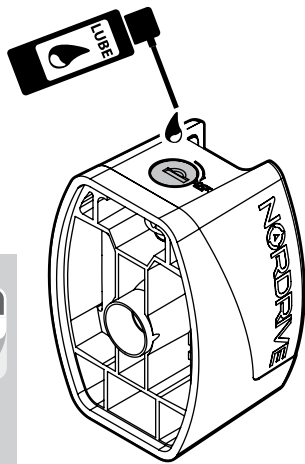

NORDRIVE®

TRANSPORT SOLUTIONS

Art. **N30163**