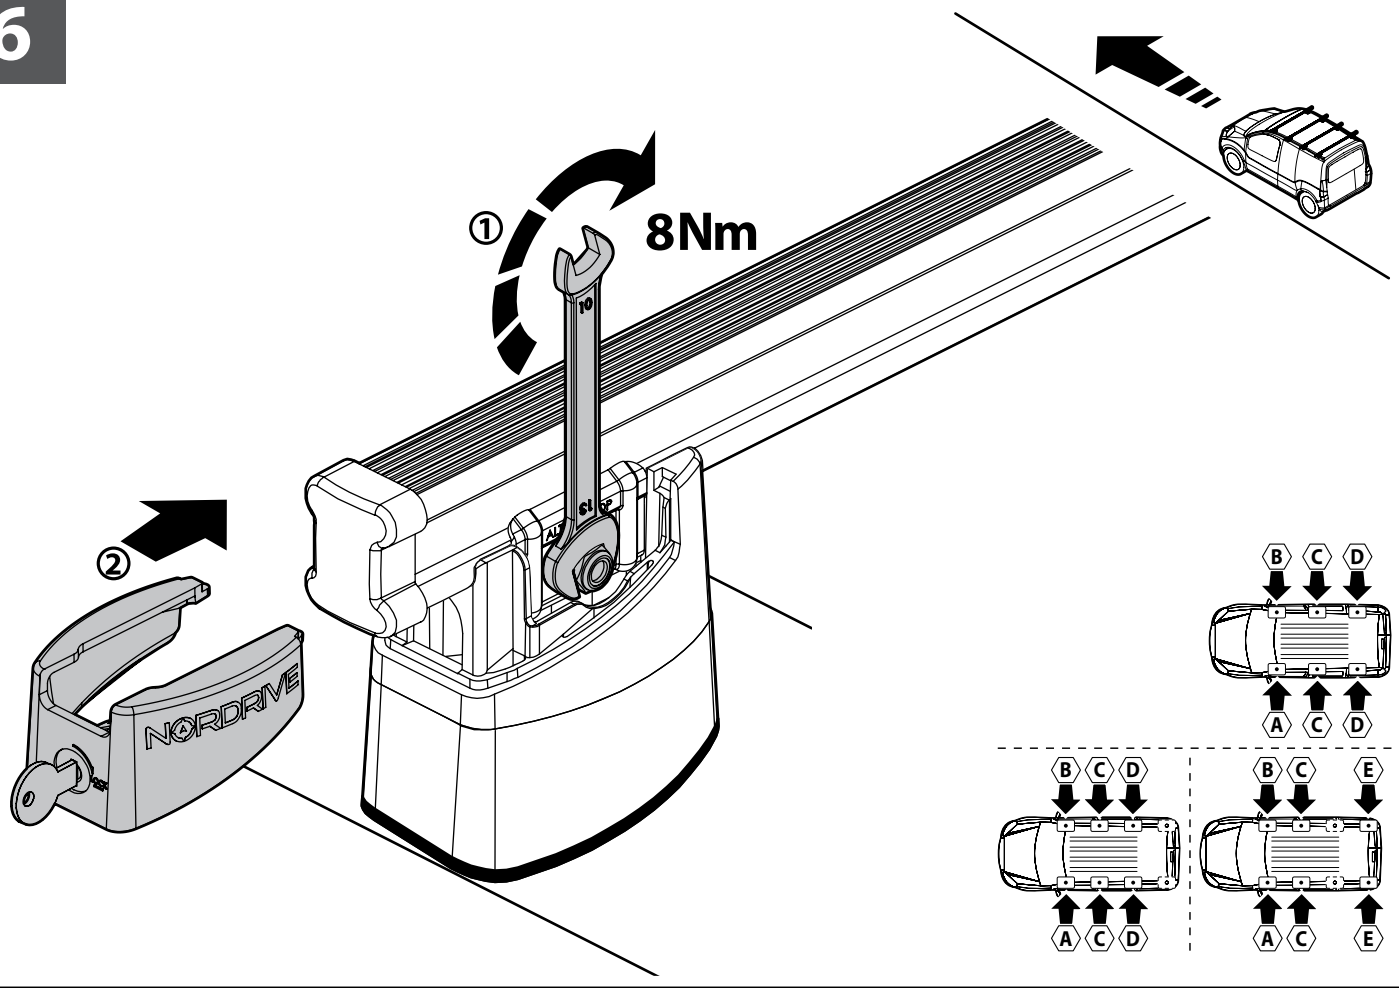

5

6

7

Kargo series

Acciaio / Steel

KARGO ROLLER

N11000	K-0	L = 64 cm
N11003	K-7	L = 96 cm

LOAD STOPS